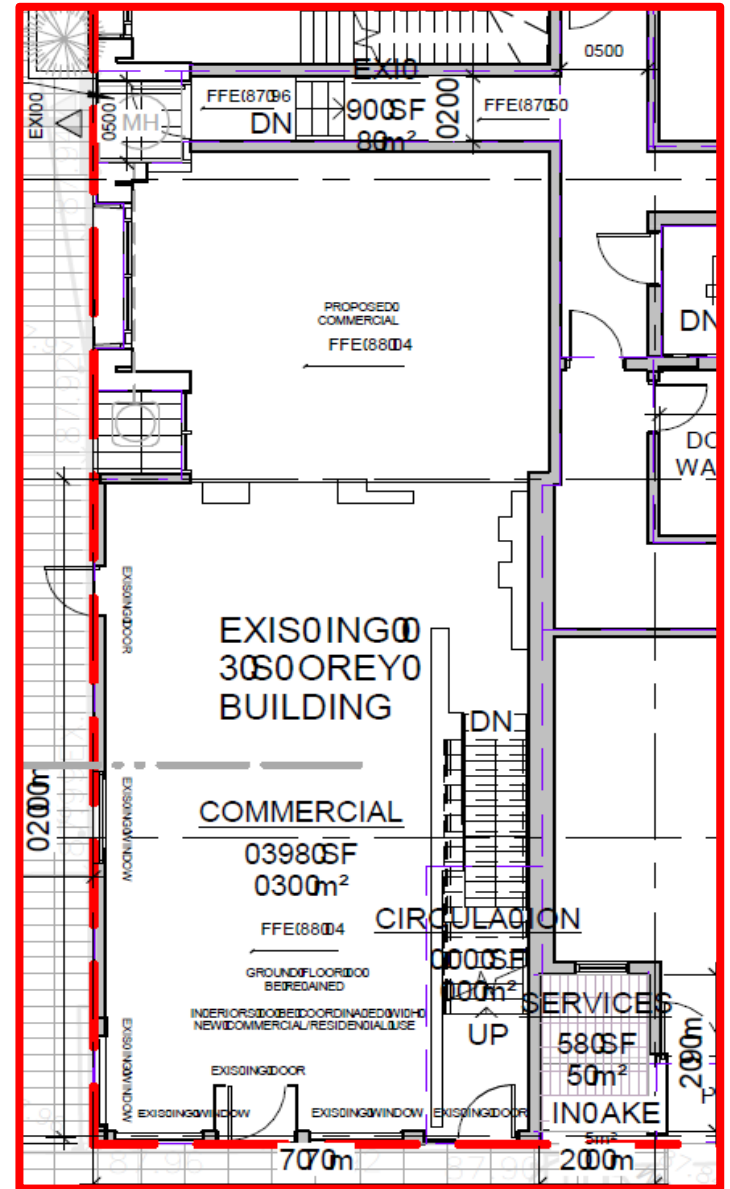

PB4.8

127 Strachan Avenue – Alterations and Demolition of a Heritage Attribute and Authority to enter into a Heritage Easement Agreement

PB4.8
127 Strachan Avenue

This location map is for information purposes only; the exact boundaries of the property are not shown. The arrow marks the location of the site.

PB4.8
127 Strachan Ave

Photographs

PB4.8
127 Strachan Ave

Proposed changes

PB4.8
127 Strachan Ave

Proposed Ground Floor

PB4.8
127 Strachan Ave

Proposed second floor

PB4.8
127 Strachan Ave

Proposed third floor

PB4.8
127 Strachan Ave

Proposed front elevation

PB4.8
127 Strachan Ave

Proposed side elevation

PB4.8
127 Strachan Ave

Renderings of proposed development