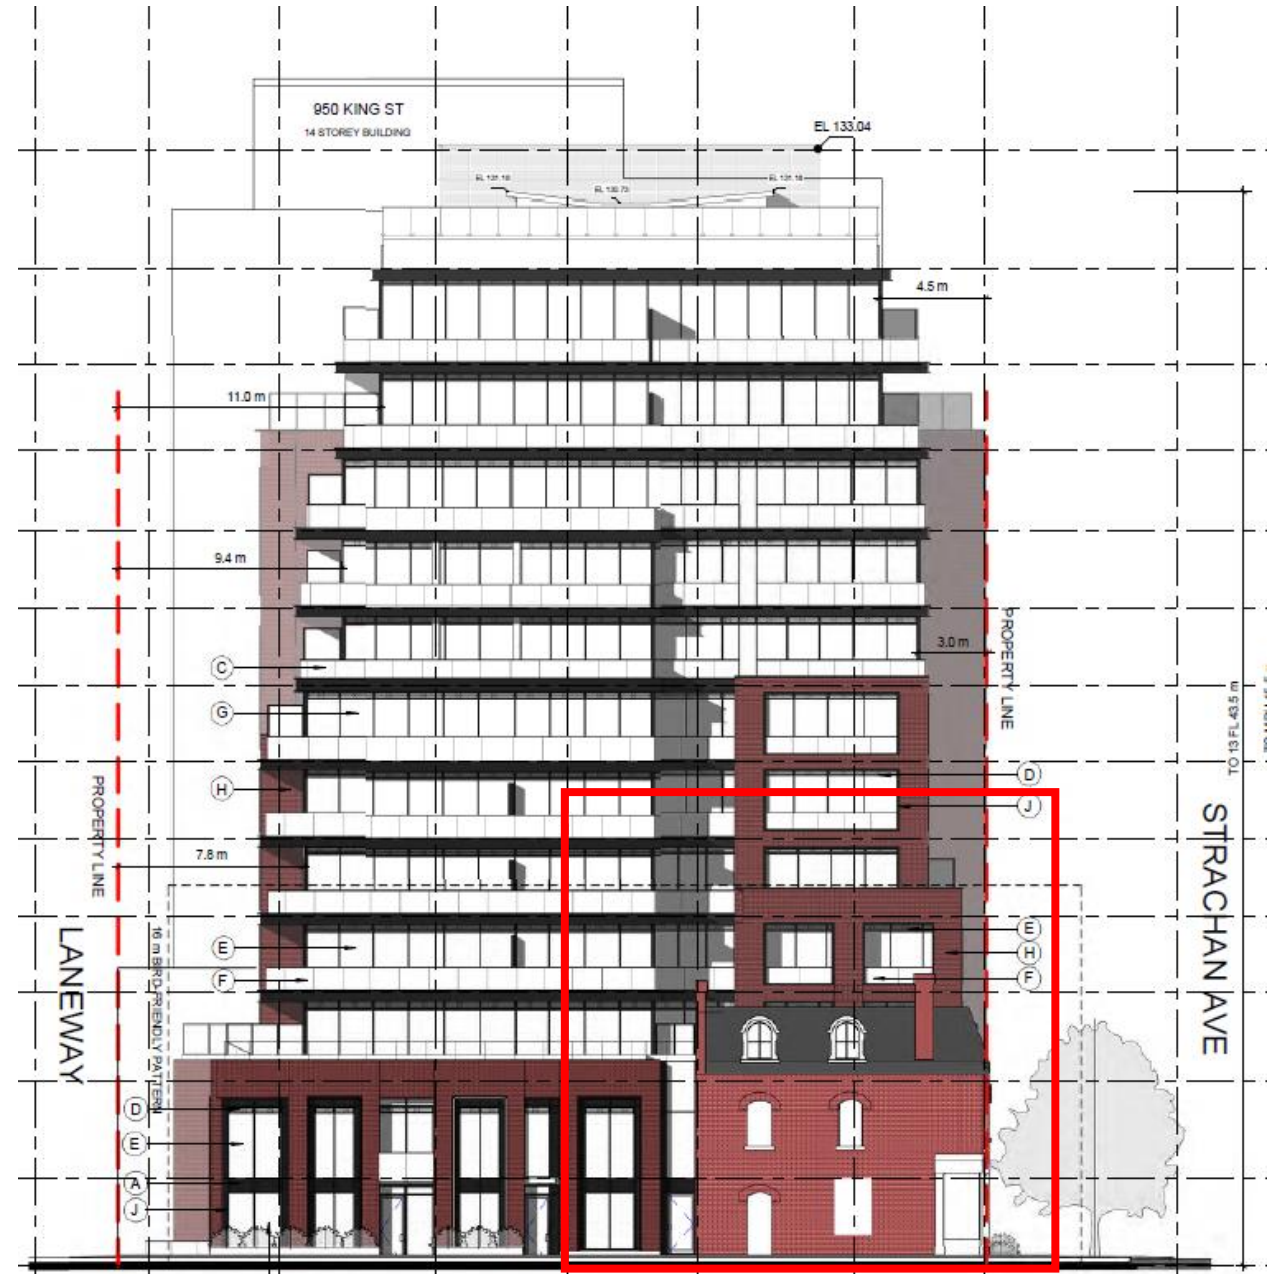

PB4.8

127 Strachan Avenue – Alterations and Demolition of a Heritage Attribute and Authority to enter into a Heritage Easement Agreement

PB4.8
127 Strachan Avenue

This location map is for information purposes only; the exact boundaries of the property are not shown. The arrow marks the location of the site.

PB4.8
127 Strachan Ave

Photographs

PB4.8
127 Strachan Ave

Proposed changes

PB4.8
127 Strachan Ave

Proposed Ground Floor

PB4.8
127 Strachan Ave

Proposed second floor

PB4.8
127 Strachan Ave

Proposed third floor

PB4.8
127 Strachan Ave

Proposed front elevation

PB4.8
127 Strachan Ave

Proposed side elevation

PB4.8
127 Strachan Ave

Renderings of proposed development