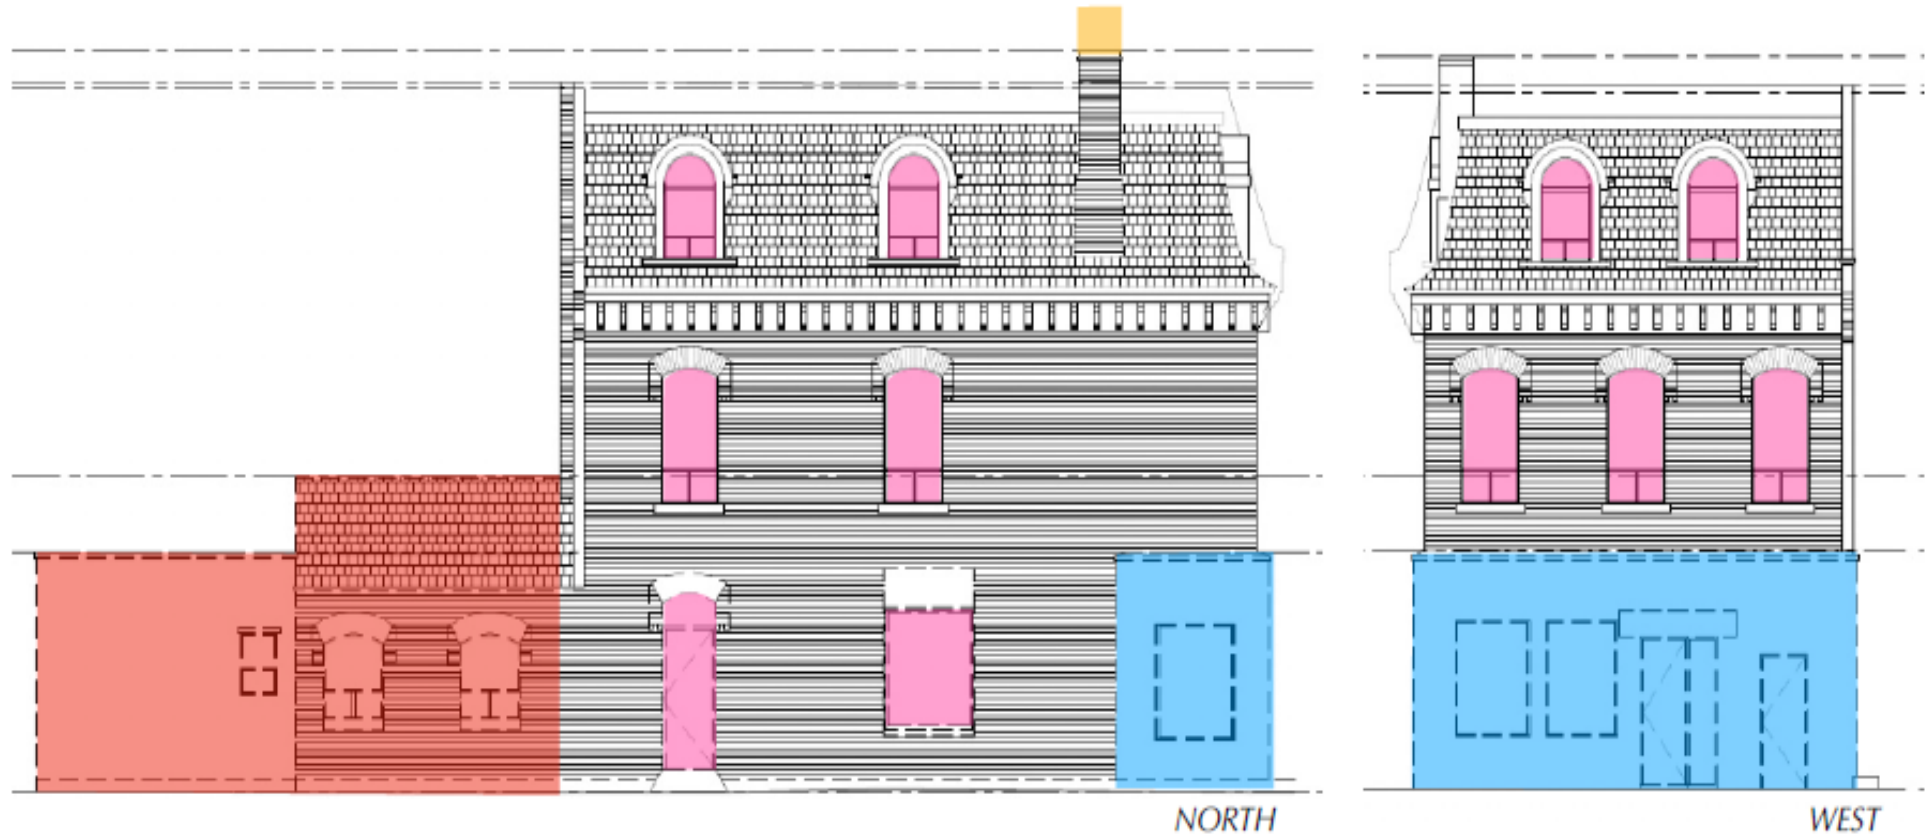

PB4.8

127 Strachan Avenue – Alterations and Demolition of a Heritage Attribute and Authority to enter into a Heritage Easement Agreement

PB4.8
127 Strachan Avenue

This location map is for information purposes only; the exact boundaries of the property are not shown. The arrow marks the location of the site.

PB4.8
127 Strachan Ave

Photographs

PB4.8
127 Strachan Ave

Proposed changes

PB4.8
127 Strachan Ave

Proposed Ground Floor

PB4.8
127 Strachan Ave

Proposed second floor

PB4.8
127 Strachan Ave

Proposed third floor

PB4.8
127 Strachan Ave

Proposed front elevation

PB4.8
127 Strachan Ave

Proposed side elevation

PB4.8
127 Strachan Ave

Renderings of proposed development