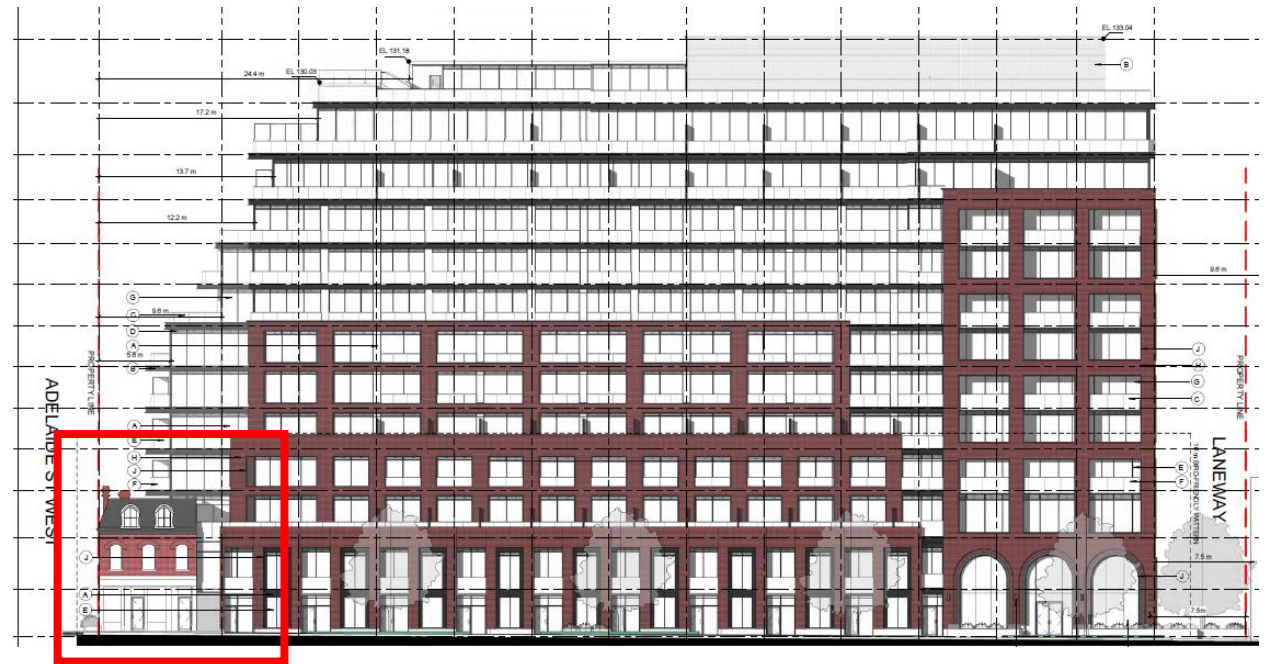

PB4.8

127 Strachan Avenue – Alterations and Demolition of a Heritage Attribute and Authority to enter into a Heritage Easement Agreement

PB4.8
127 Strachan Avenue

This location map is for information purposes only; the exact boundaries of the property are not shown. The arrow marks the location of the site.

PB4.8
127 Strachan Ave

Proposed third floor

PB4.8
127 Strachan Ave

Proposed front elevation

PB4.8
127 Strachan Ave

Proposed side elevation

PB4.8
127 Strachan Ave

Renderings of proposed development