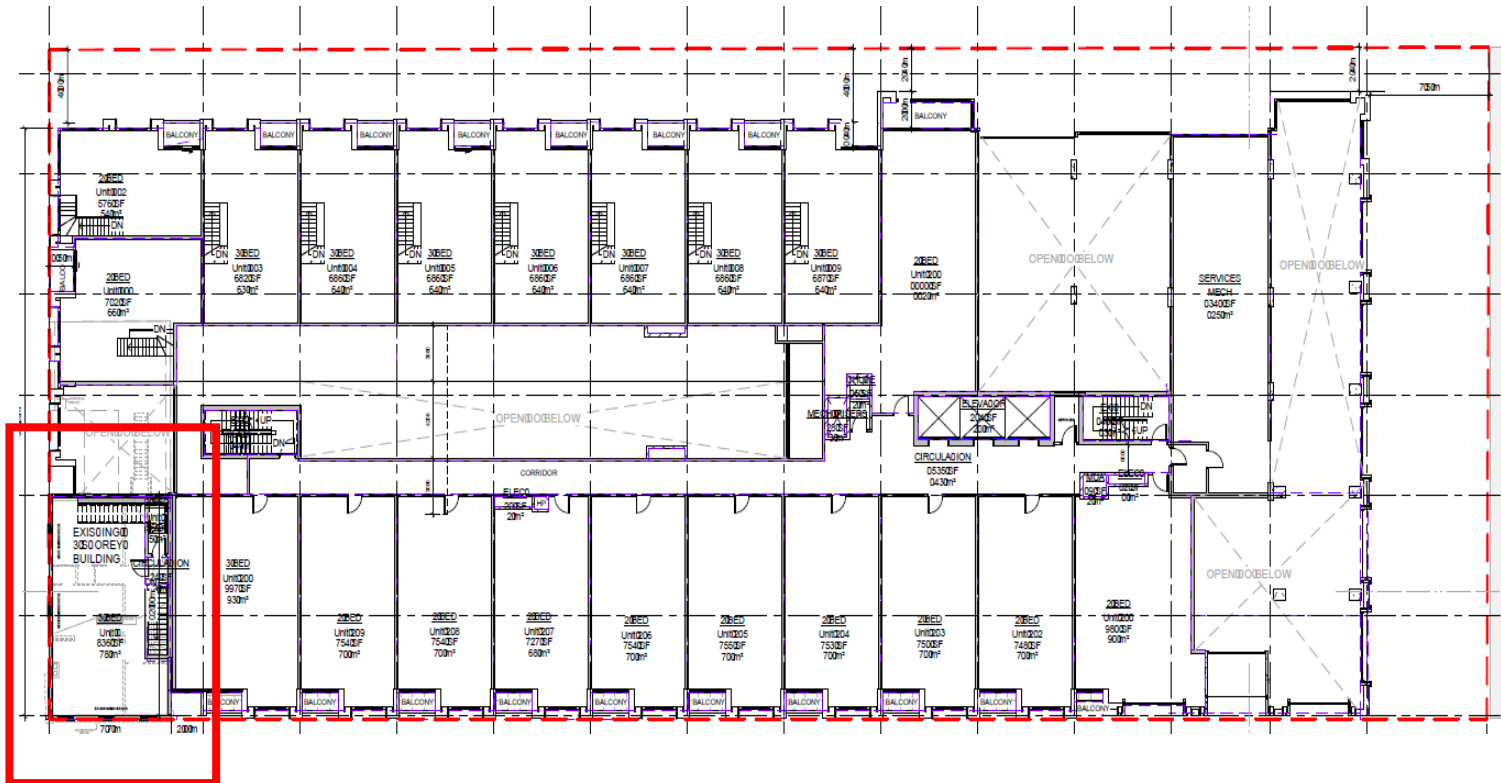

PB4.8

127 Strachan Avenue – Alterations and Demolition of a Heritage Attribute and Authority to enter into a Heritage Easement Agreement

PB4.8
127 Strachan Avenue

This location map is for information purposes only; the exact boundaries of the property are not shown. The arrow marks the location of the site.

PB4.8
127 Strachan Ave

Photographs

PB4.8
127 Strachan Ave

Proposed changes

PB4.8
127 Strachan Ave

Proposed Ground Floor

PB4.8
127 Strachan Ave

Proposed second floor

PB4.8
127 Strachan Ave

Proposed third floor

PB4.8
127 Strachan Ave

Proposed front elevation

PB4.8
127 Strachan Ave

Proposed side elevation

PB4.8
127 Strachan Ave

Renderings of proposed development