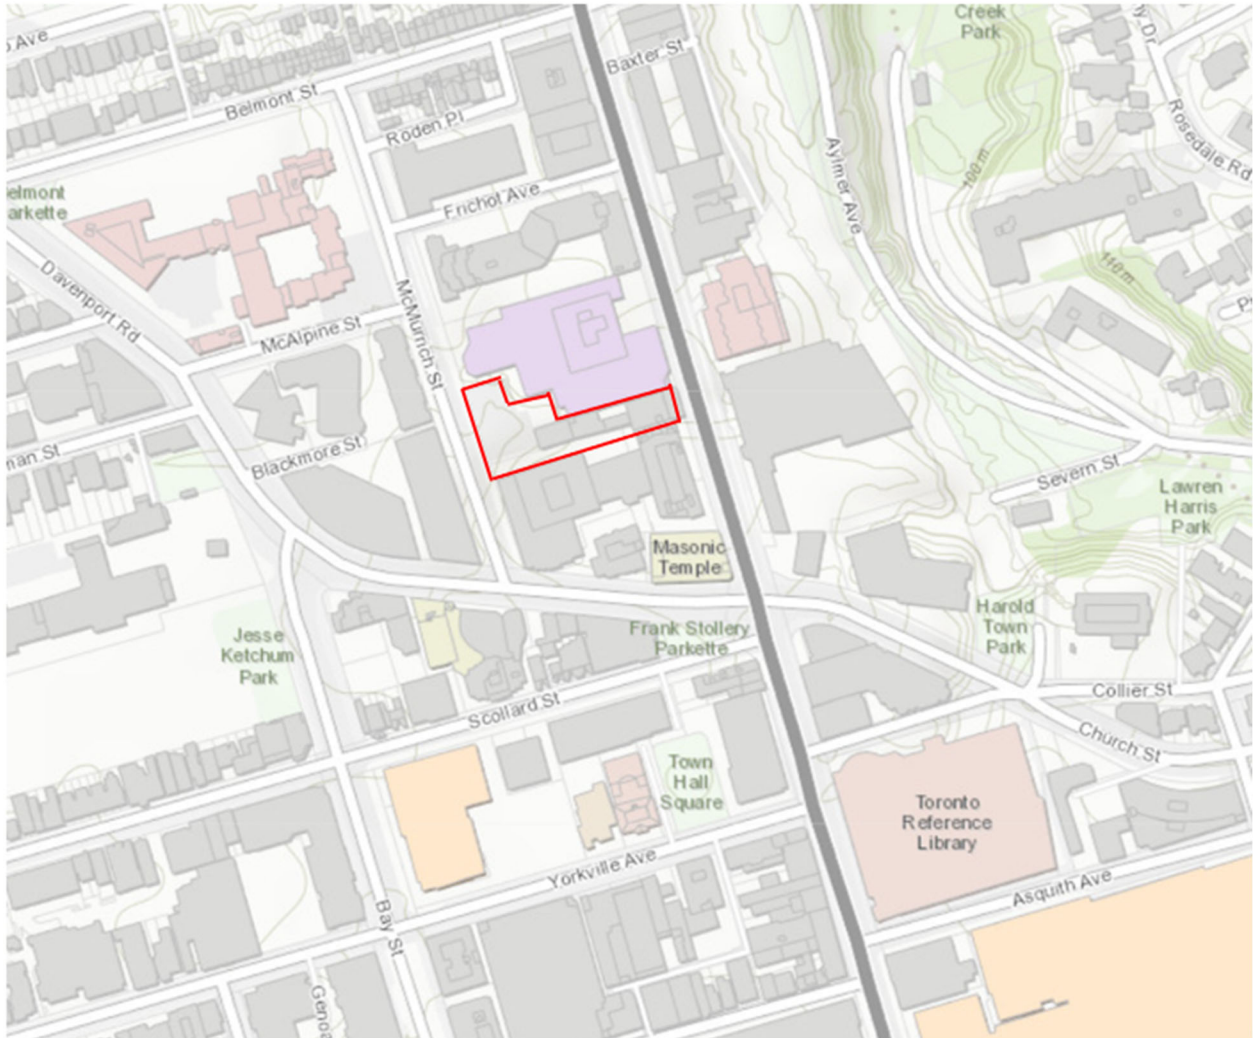

PUBLIC ATTACHMENT 2 Location Map

This location map is for information purposes only; the exact boundaries of the properties are not shown. The dashed box marks the location of the properties at 906 Yonge Street and 25 Murrich Street. (City of Toronto iView Mapping)