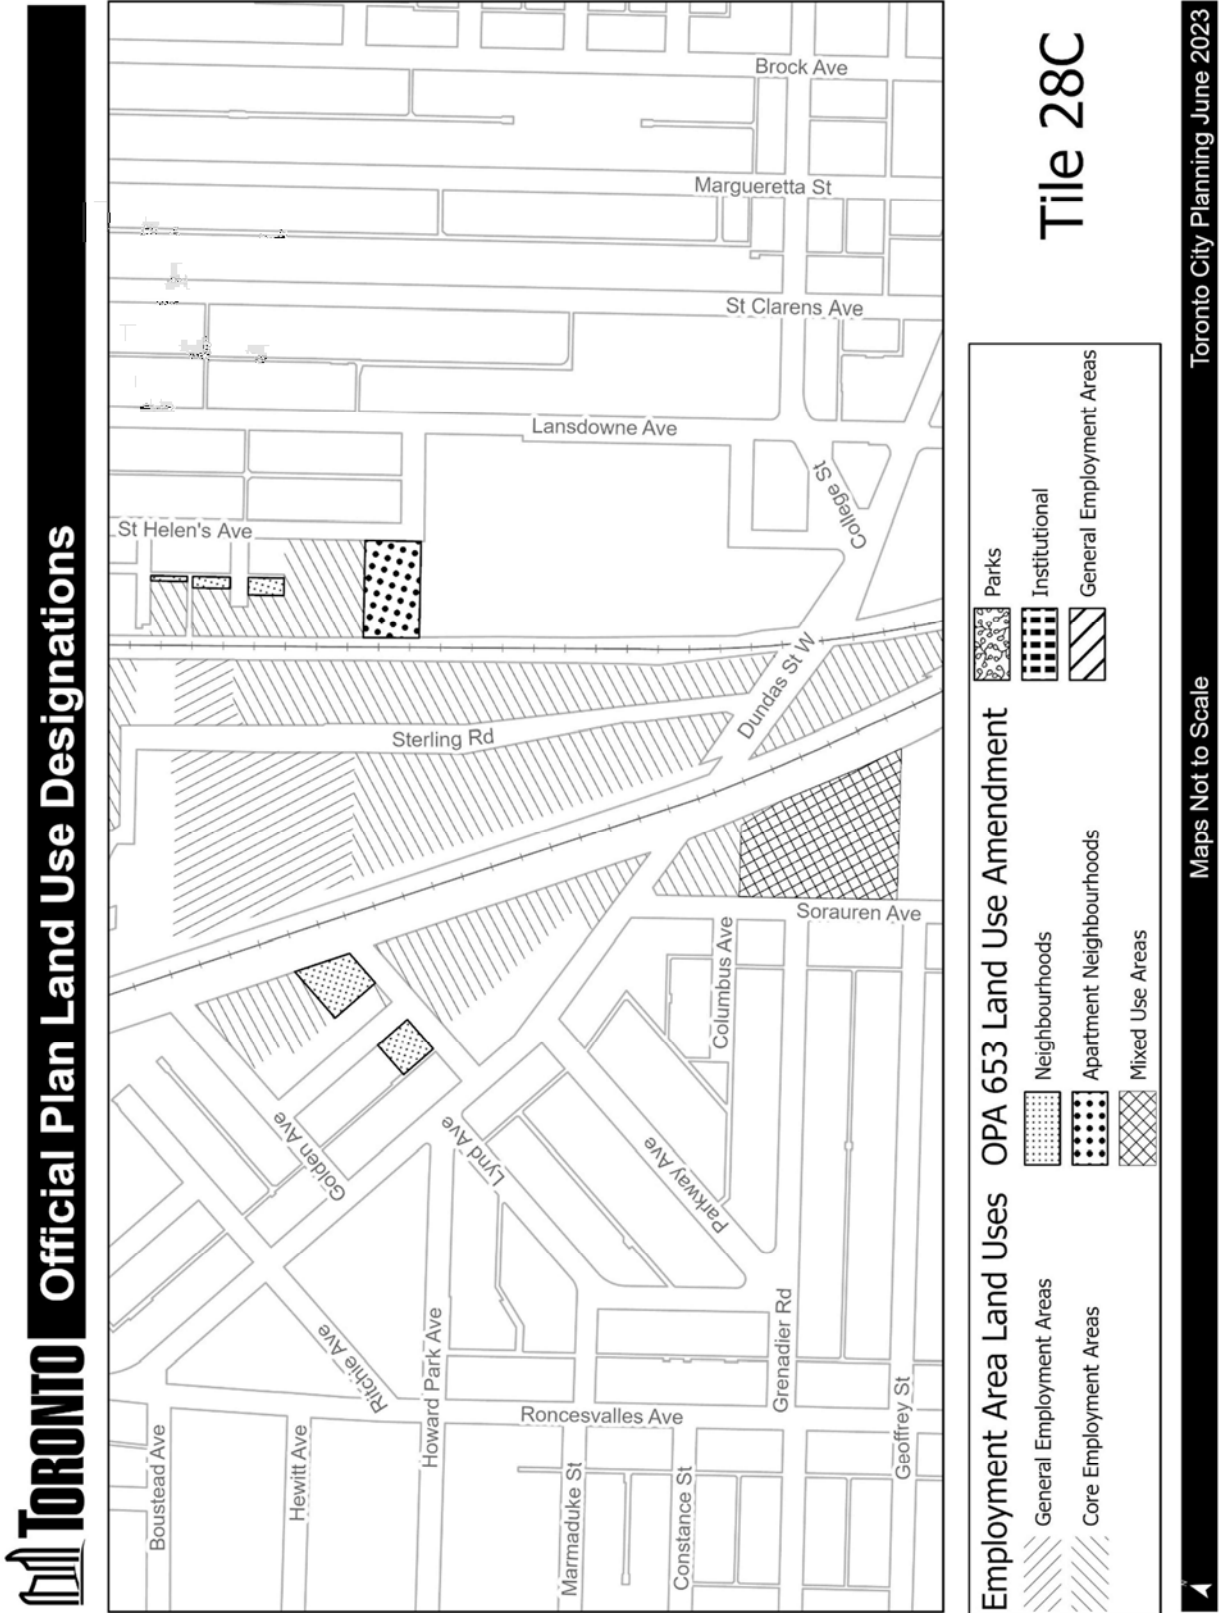

TORONTO Official Plan Land Use Designations

Tile 22

TORONTO Official Plan Land Use Designations

Tile 27

Maps Not to Scale

Toronto City Planning June 2023

TORONTO Official Plan Land Use Designations

Employment Area Land Uses