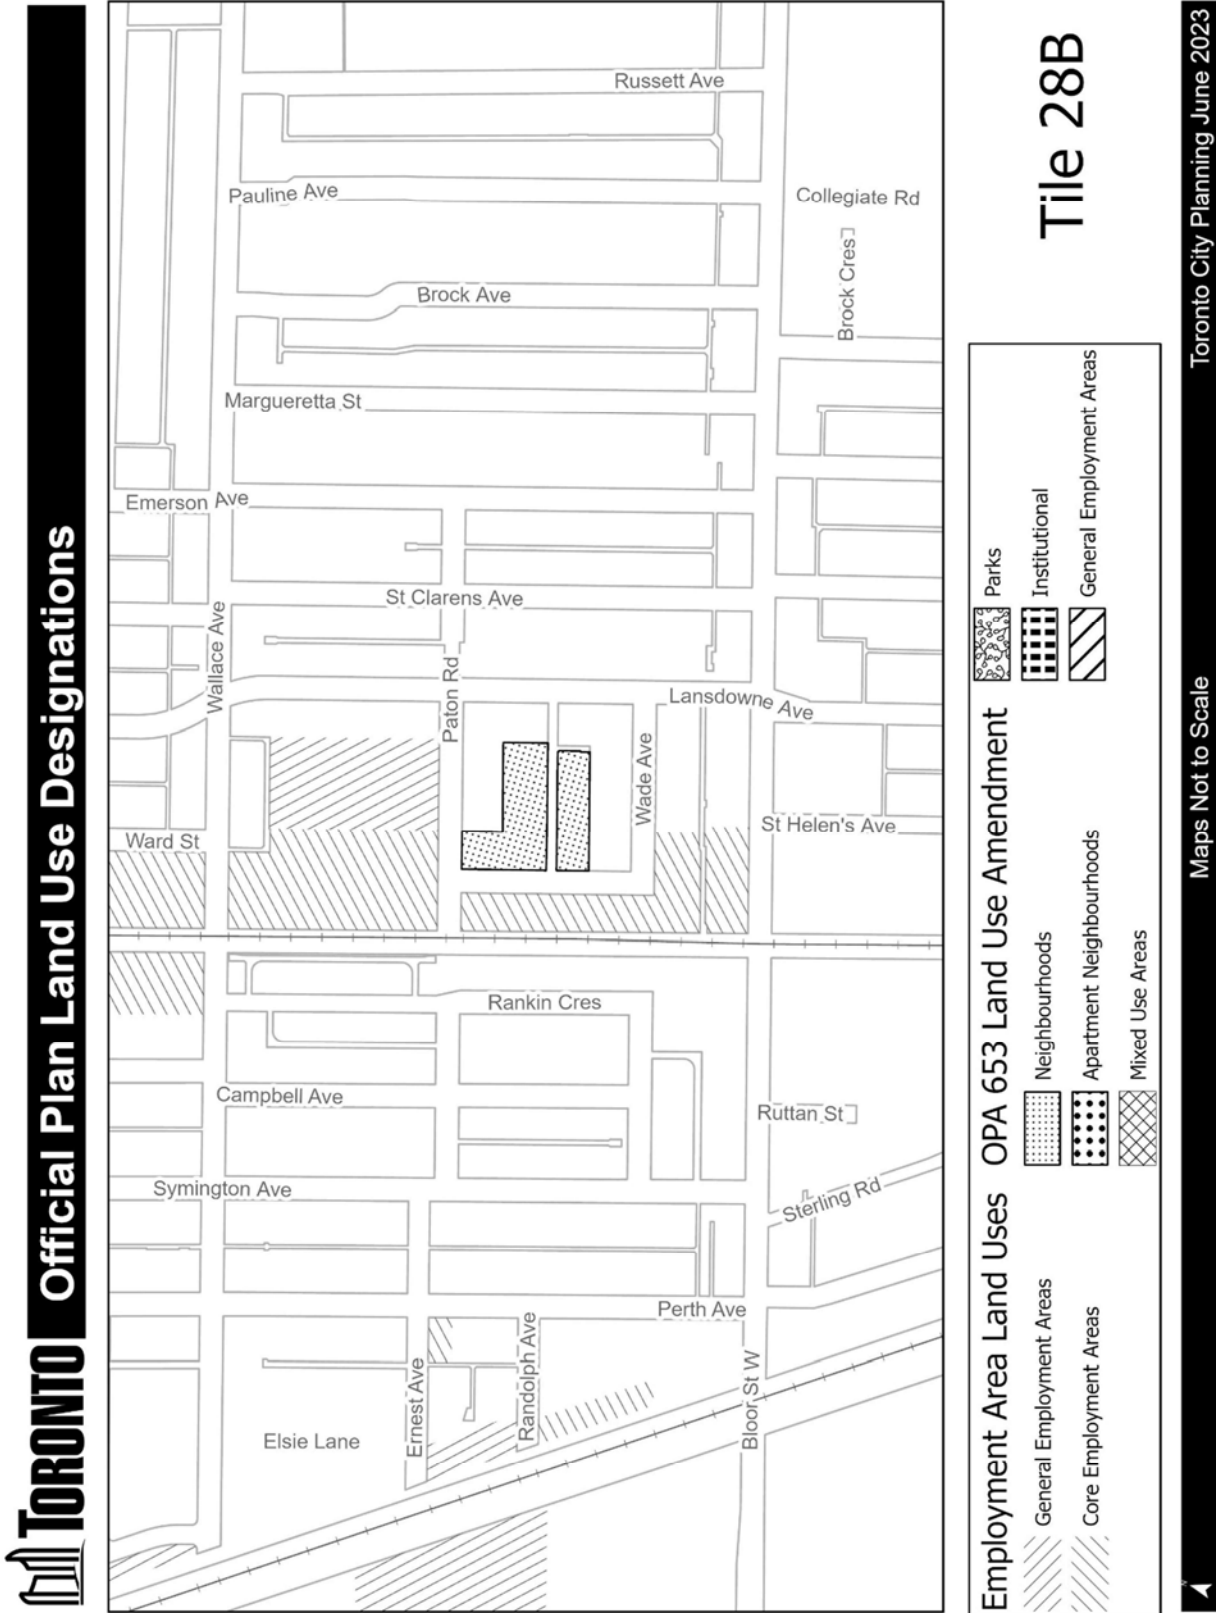

TORONTO Official Plan Land Use Designations

Tile 22

TORONTO Official Plan Land Use Designations

Tile 27

Maps Not to Scale

Toronto City Planning June 2023

TORONTO Official Plan Land Use Designations

Employment Area Land Uses