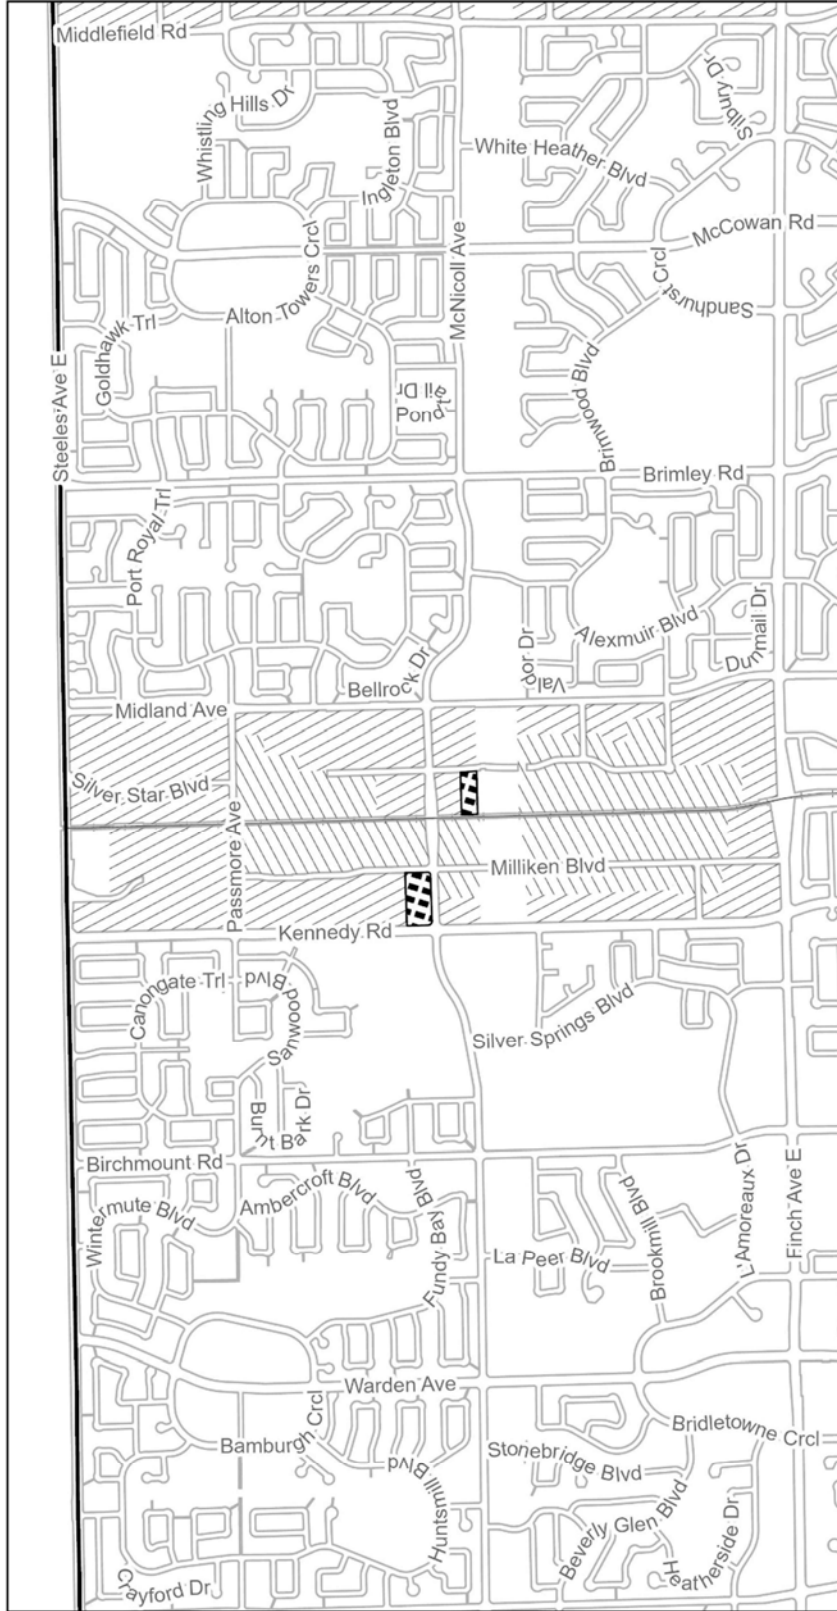

TORONTO Official Plan Land Use Designations

Employment Area Land Uses

- General Employment Areas
- Core Employment Areas

OPA 653 Land Use Amendment

- Neighbourhoods
- Apartment Neighbourhoods
- Mixed Use Areas
- Parks
- Institutional
- General Employment Areas

Tile 6

Maps Not to Scale
 Toronto City Planning June 2023

TORONTO Official Plan Land Use Designations

Tile 15

Maps Not to Scale
 Toronto City Planning June 2023

TORONTO Official Plan Land Use Designations

Employment Area Land Uses

TORONTO Official Plan Land Use Designations

Tile 22

TORONTO Official Plan Land Use Designations

Tile 27

Maps Not to Scale

Toronto City Planning June 2023

TORONTO Official Plan Land Use Designations

Employment Area Land Uses

Toronto City Planning June 2023