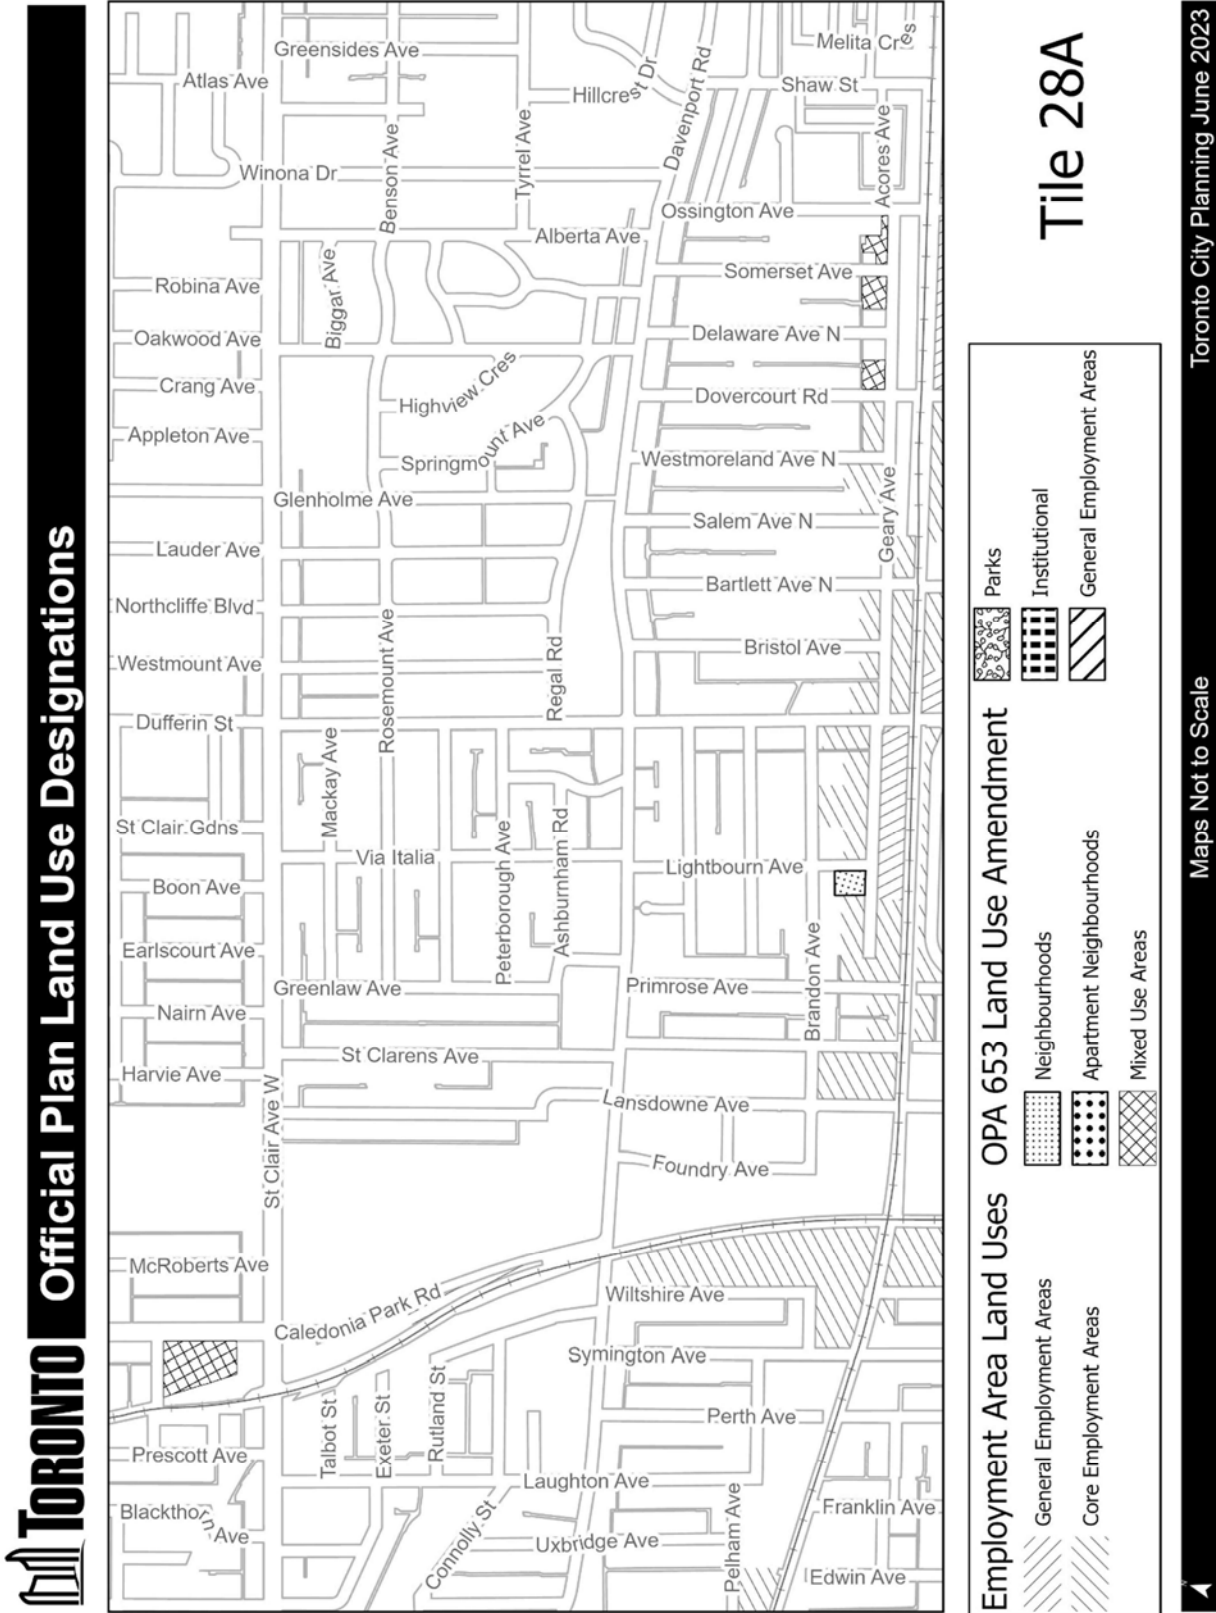

TORONTO Official Plan Land Use Designations

Tile 22

TORONTO Official Plan Land Use Designations

Tile 27

Maps Not to Scale

Toronto City Planning June 2023

TORONTO Official Plan Land Use Designations

Employment Area Land Uses