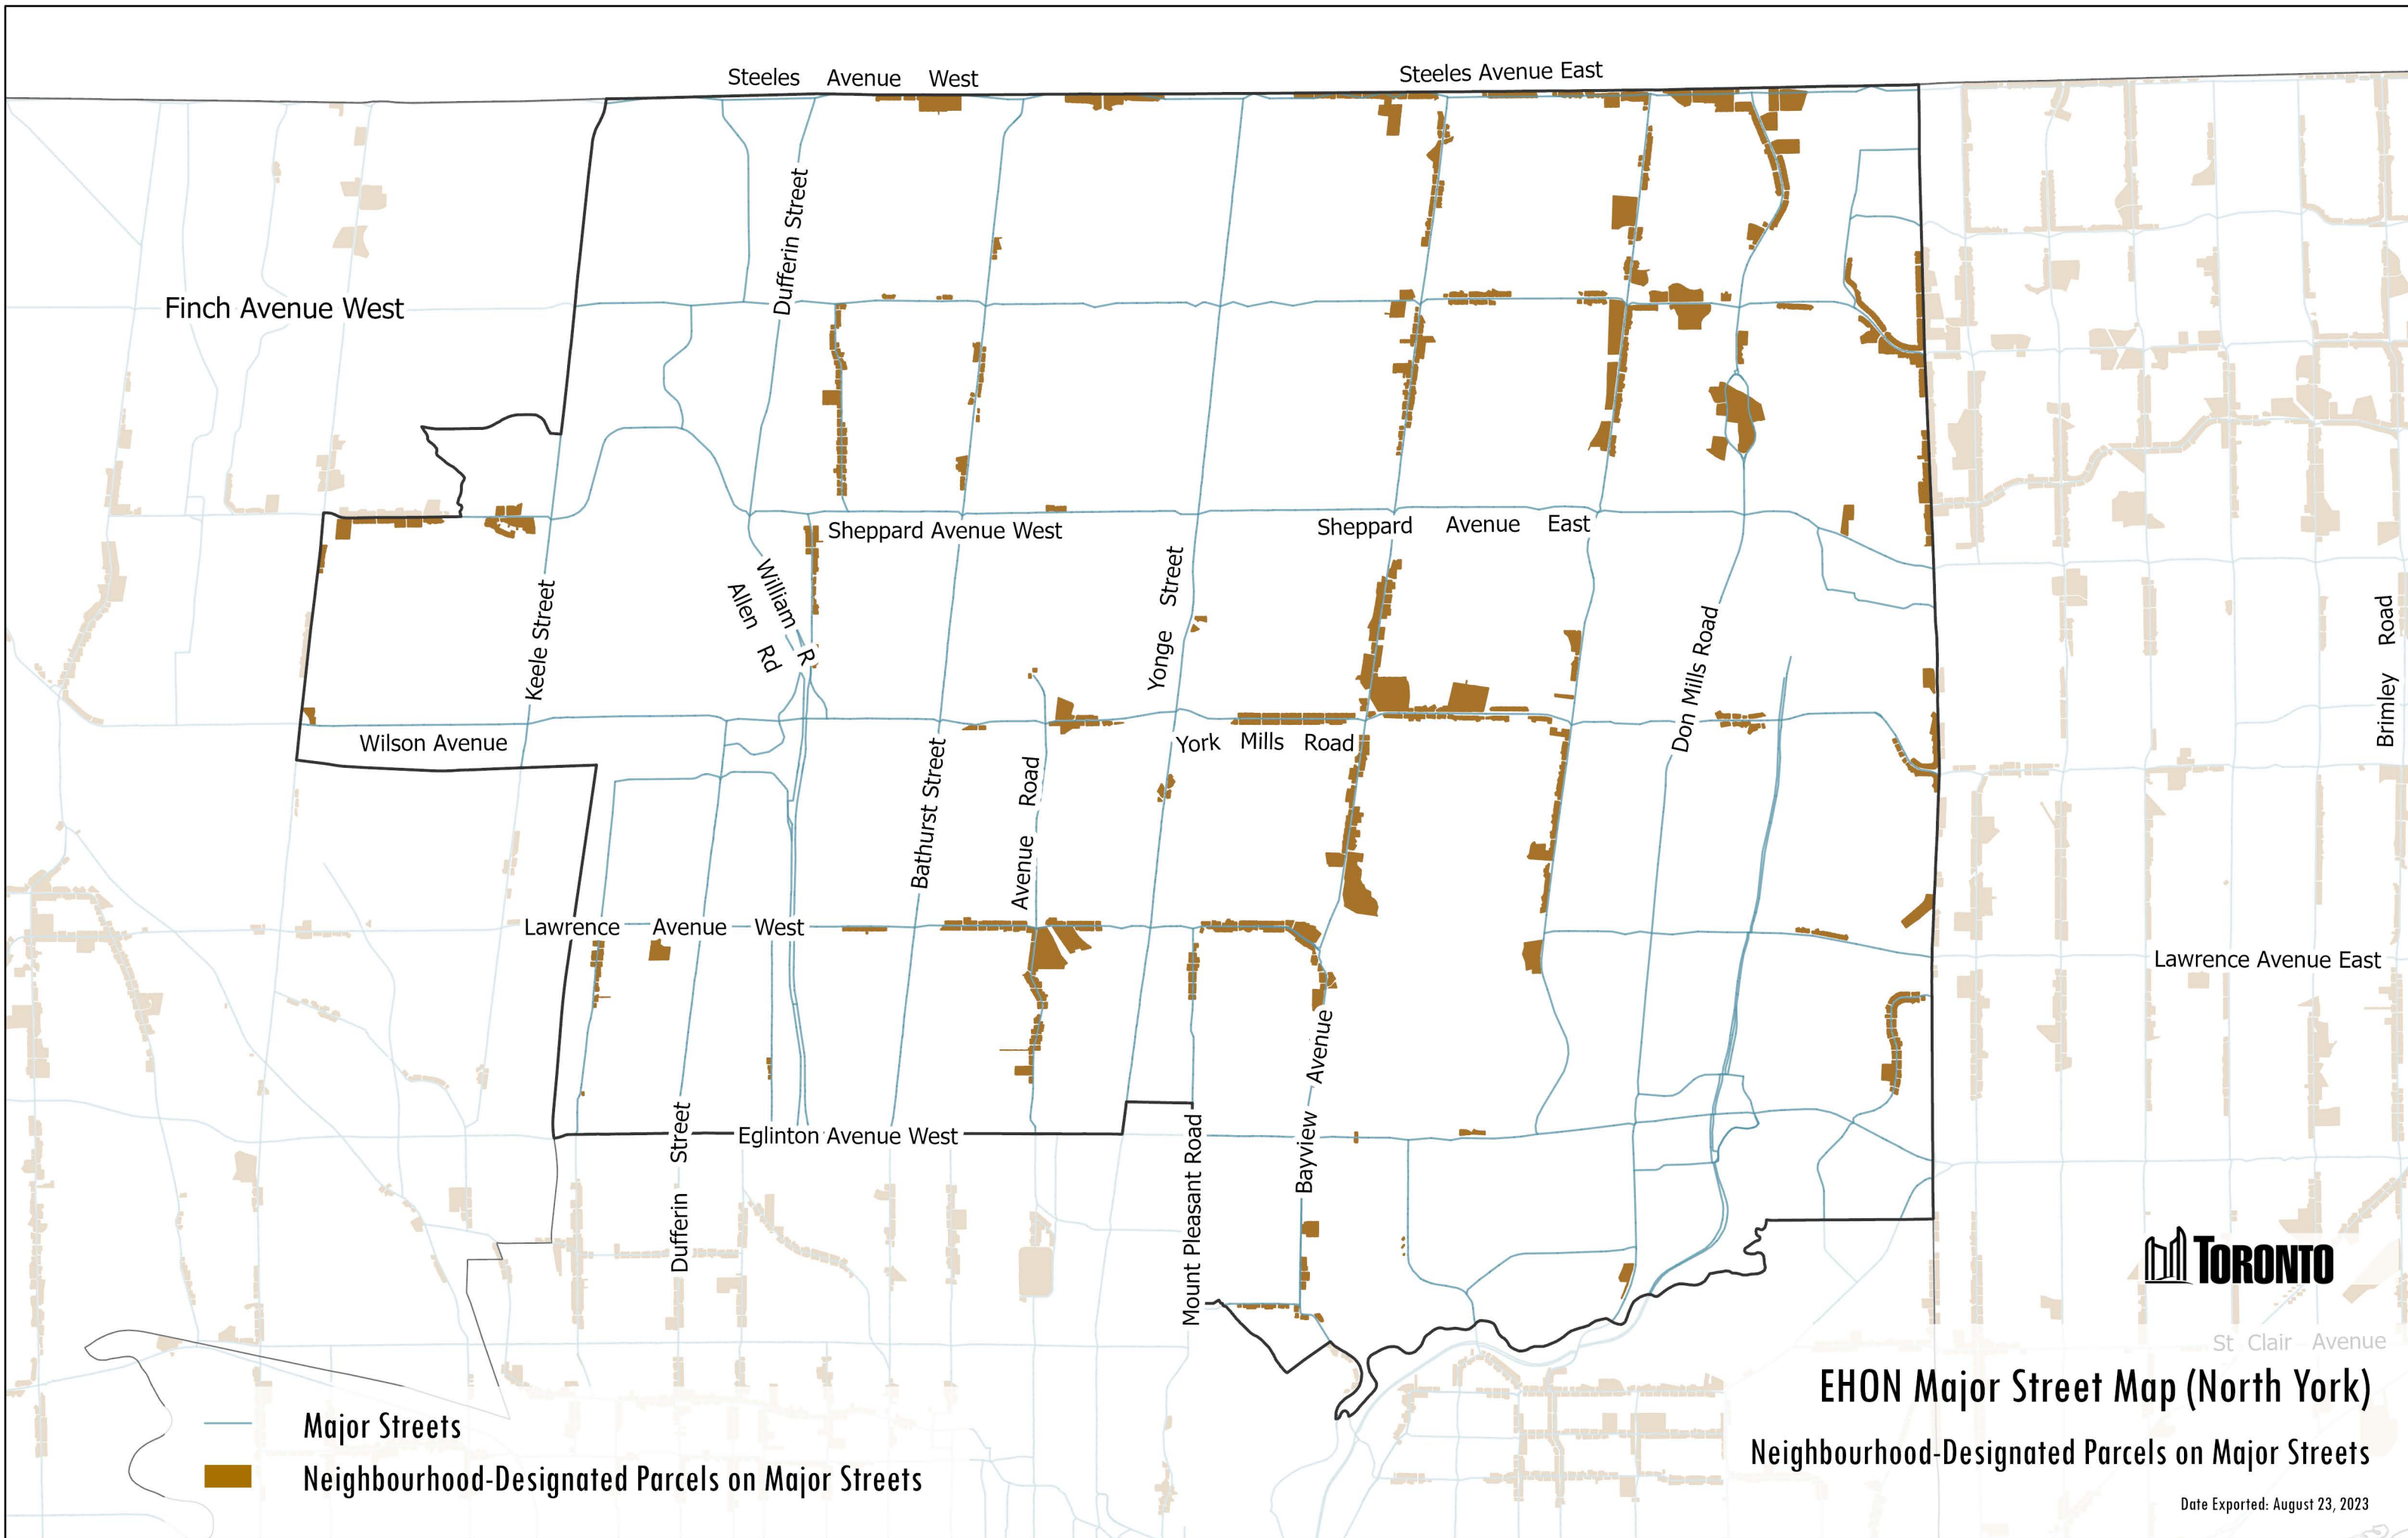

EHON Major Street Map (Scarborough)

Neighbourhood-Designated Parcels on Major Streets

- Major Streets
- Neighbourhood-Designated Parcels on Major Streets

Steeles Avenue West

Steeles Avenue East

Finch Avenue West

Dufferin Street

Sheppard Avenue West

Sheppard Avenue East

Keele Street

William R. Allen Rd

Yonge Street

Wilson Avenue

York Mills Road

Don Mills Road

Bathurst Street

Avenue Road

Lawrence Avenue West

Lawrence Avenue East

Dufferin Street

Eglinton Avenue West

Mount Pleasant Road

- Major Streets
- Neighbourhood-Designated Parcels on Major Streets

EHON Major Street Map (Etobicoke)
 Neighbourhood-Designated Parcels on Major Streets

Date Exported: August 22, 2023