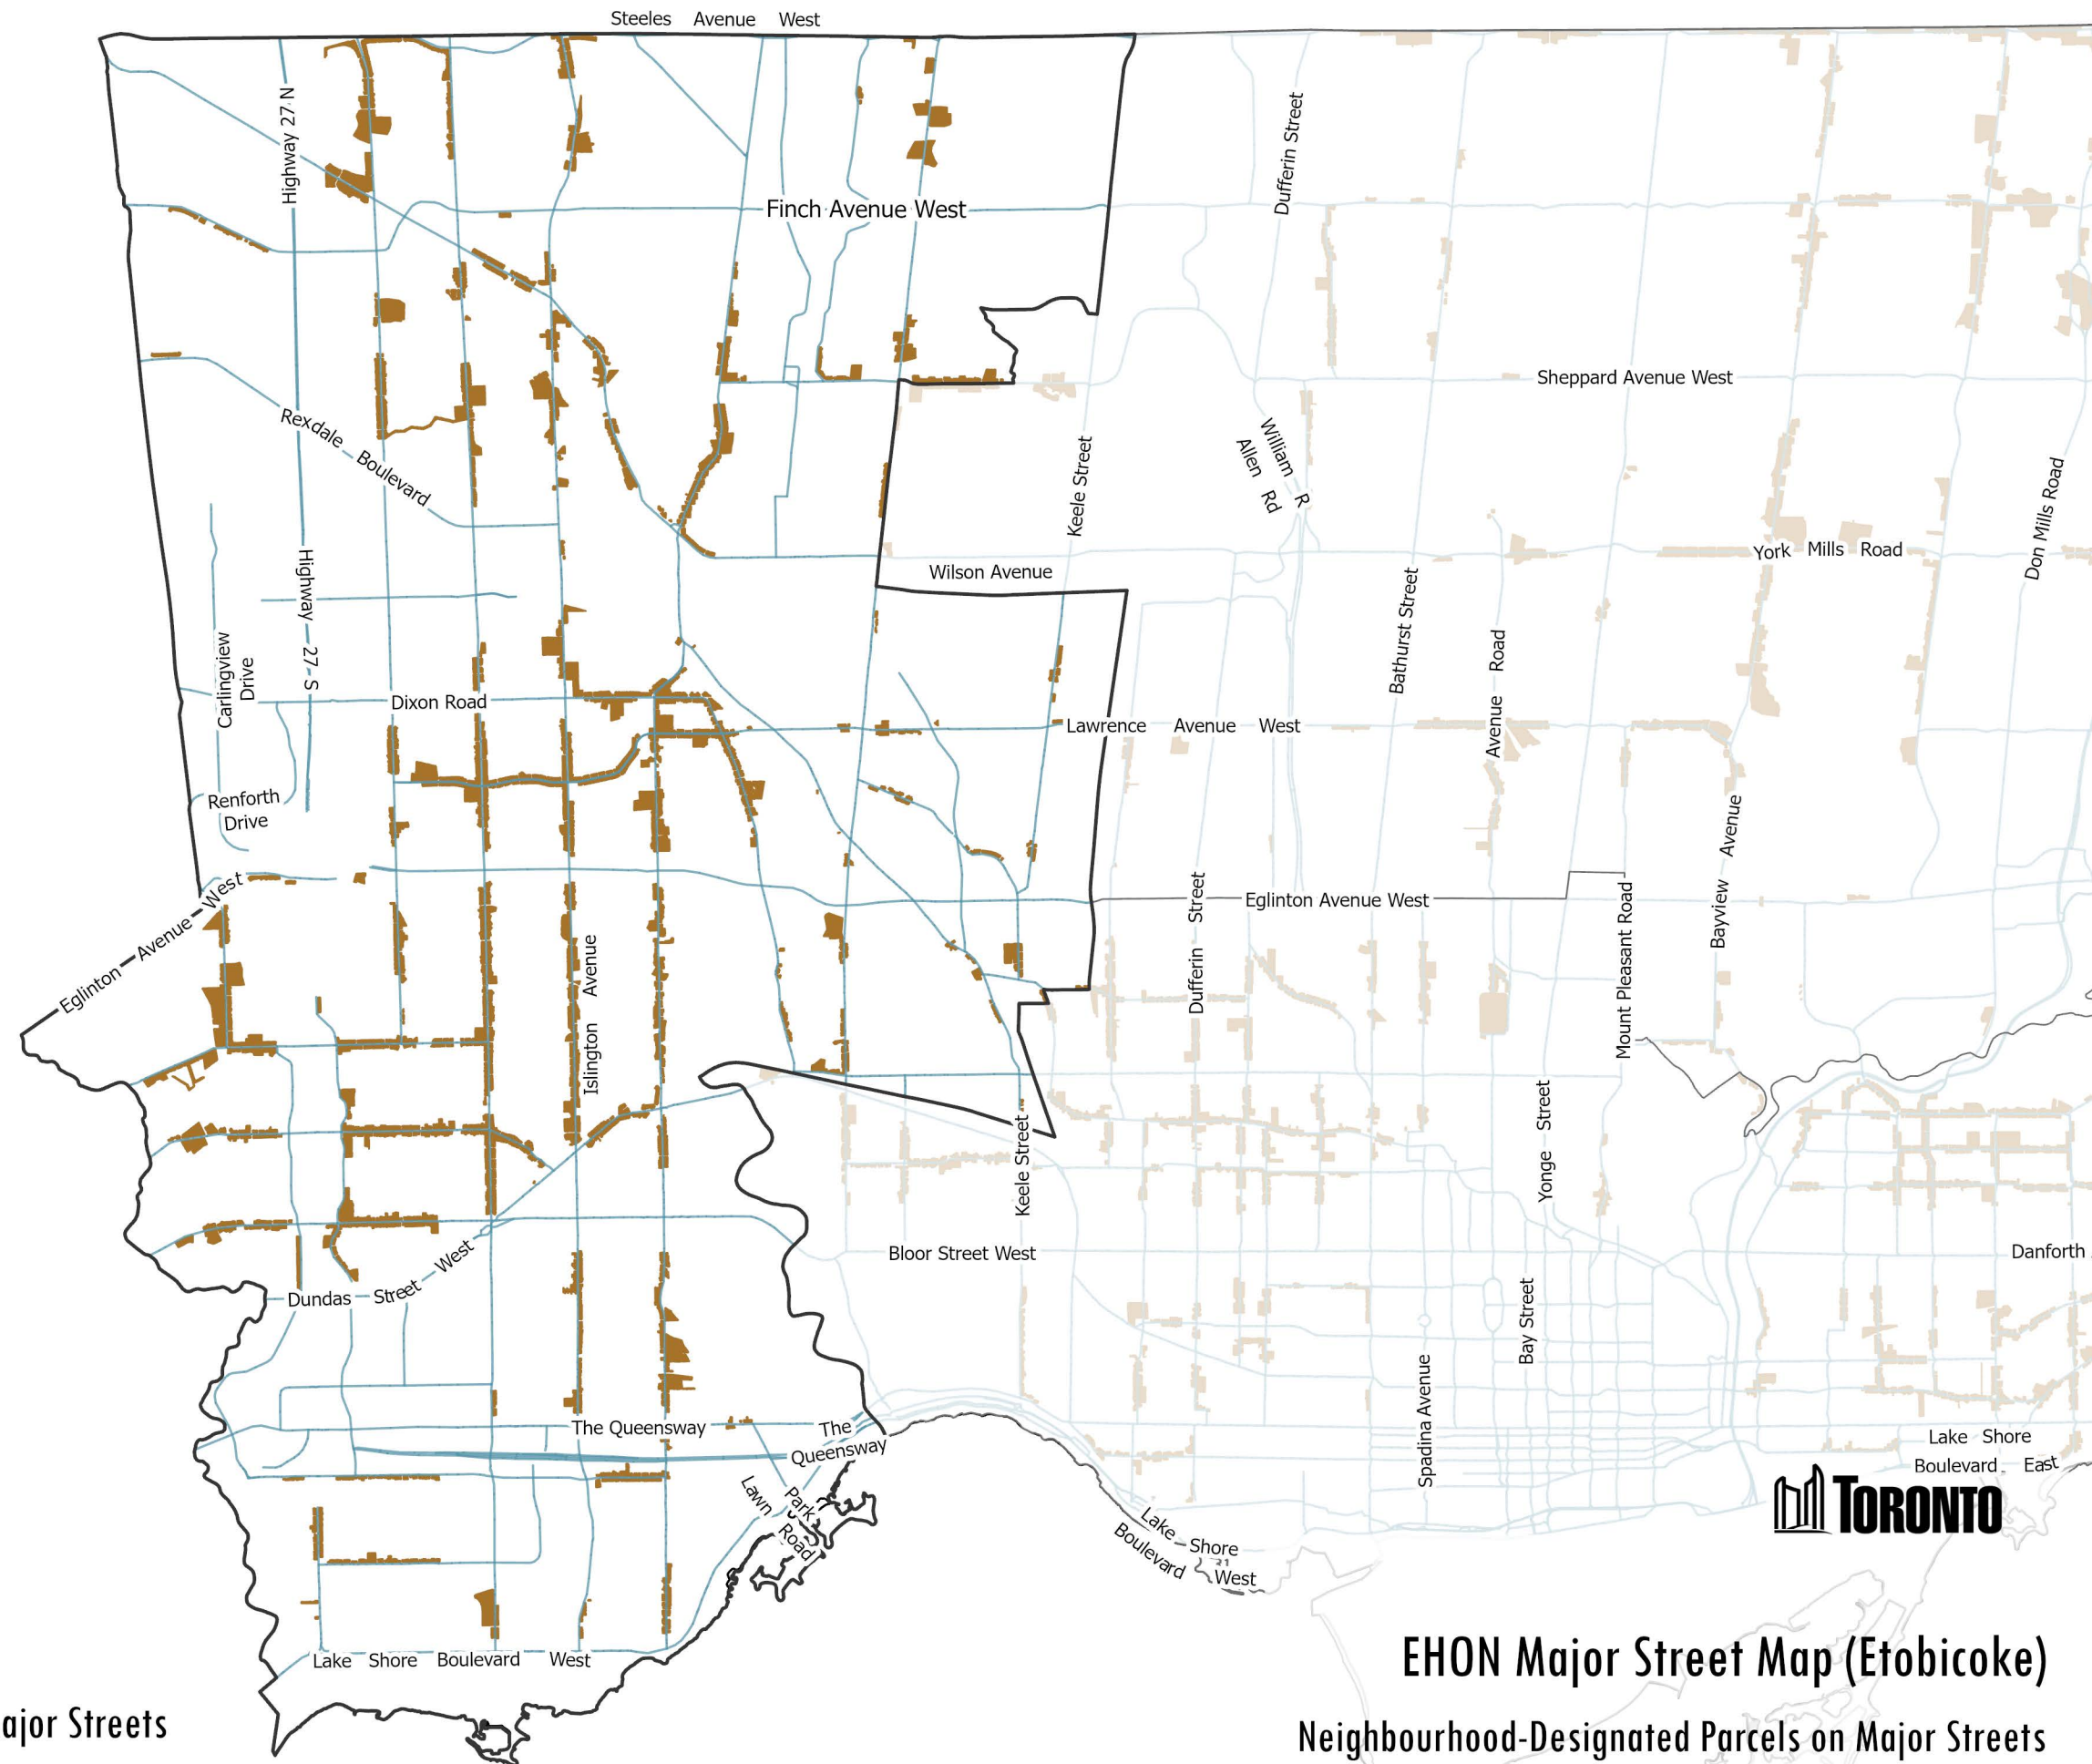

EHON Major Street Map (Scarborough)

Neighbourhood-Designated Parcels on Major Streets

- Major Streets
- Neighbourhood-Designated Parcels on Major Streets

Steeles Avenue West

Steeles Avenue East

Finch Avenue West

Don Mills Road

Bathurst Street

Avenue Road

Lawrence Avenue West

Lawrence Avenue East

Dufferin Street

Eglinton Avenue West

Mount Pleasant Road

Bayview Avenue

St Clair Avenue

EHON Major Street Map (North York)
Neighbourhood-Designated Parcels on Major Streets

Date Exported: August 23, 2023

- Major Streets
- Neighbourhood-Designated Parcels on Major Streets

- Major Streets
- Neighbourhood-Designated Parcels on Major Streets

EHON Major Street Map (Etobicoke)
 Neighbourhood-Designated Parcels on Major Streets

Date Exported: August 22, 2023