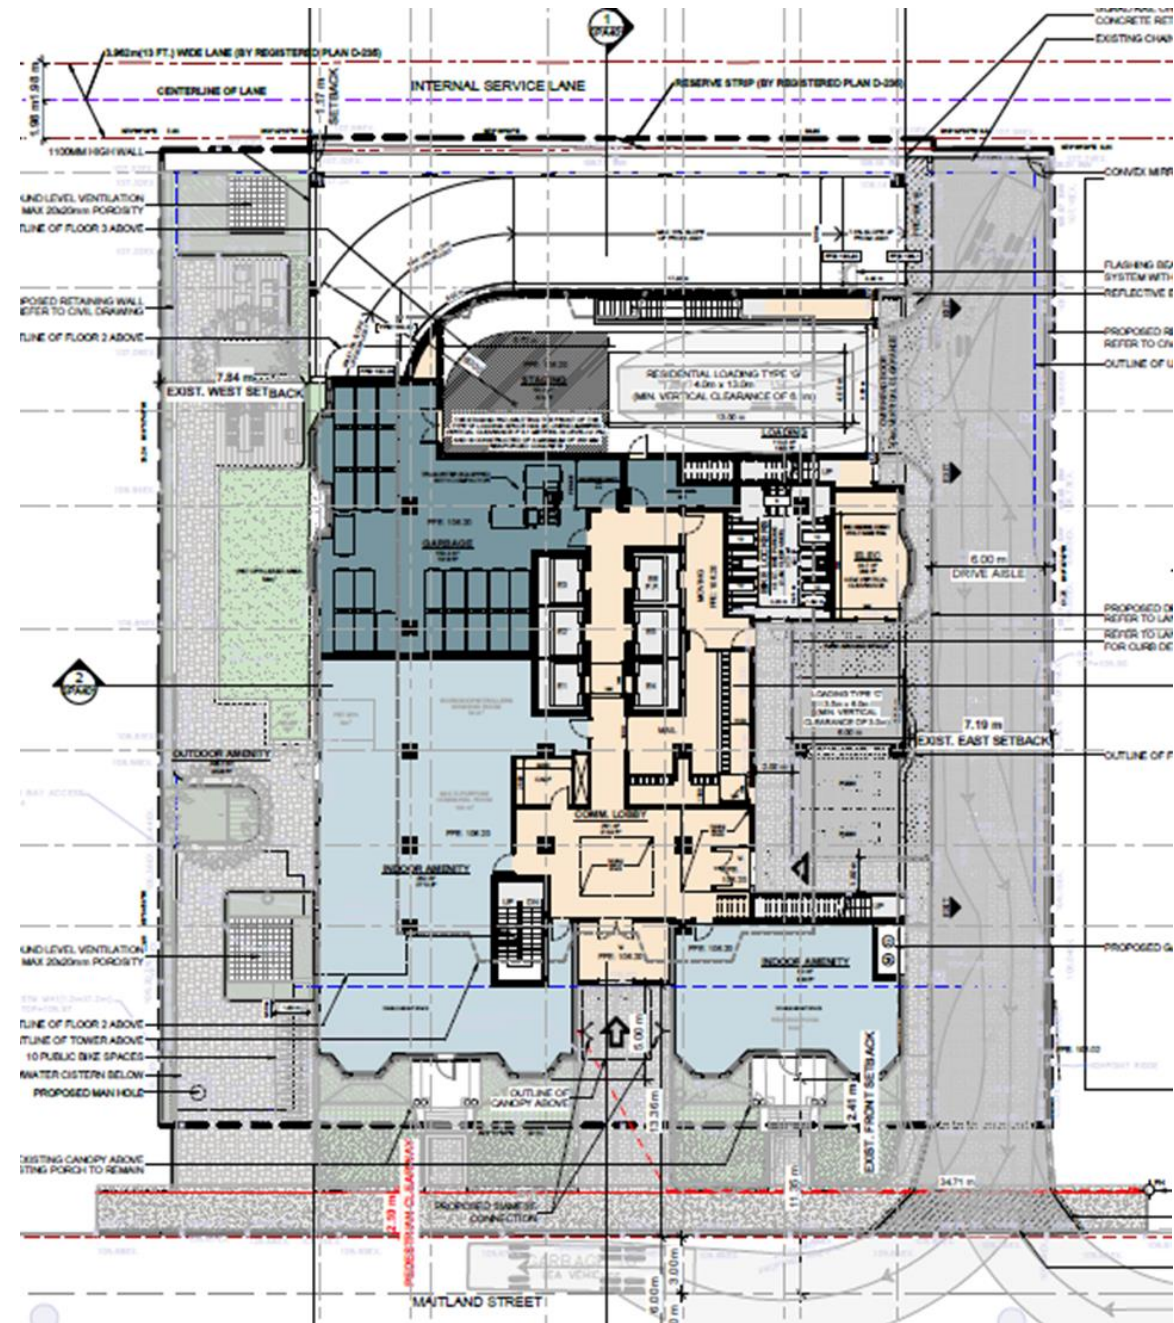

PB16.12  
36-42 Maitland St

36 (top) & 42 (bottom) Maitland St

**PB16.12**  
**36-42 Maitland St**

Proposal renderings

PB16.12  
36-42 Maitland St

Proposed ground floor plan

PB16.12  
36-42 Maitland St

Proposed roof plan

PB16.12  
36-42 Maitland St

Proposed south elevation of 36-42 Maitland St

PB16.12  
36-42 Maitland St

Existing and proposed east elevation of 42 Maitland St

PB16.12  
36-42 Maitland St

Existing north and west elevations of  
36 Maitland St

Proposed west elevation

Proposed north elevation