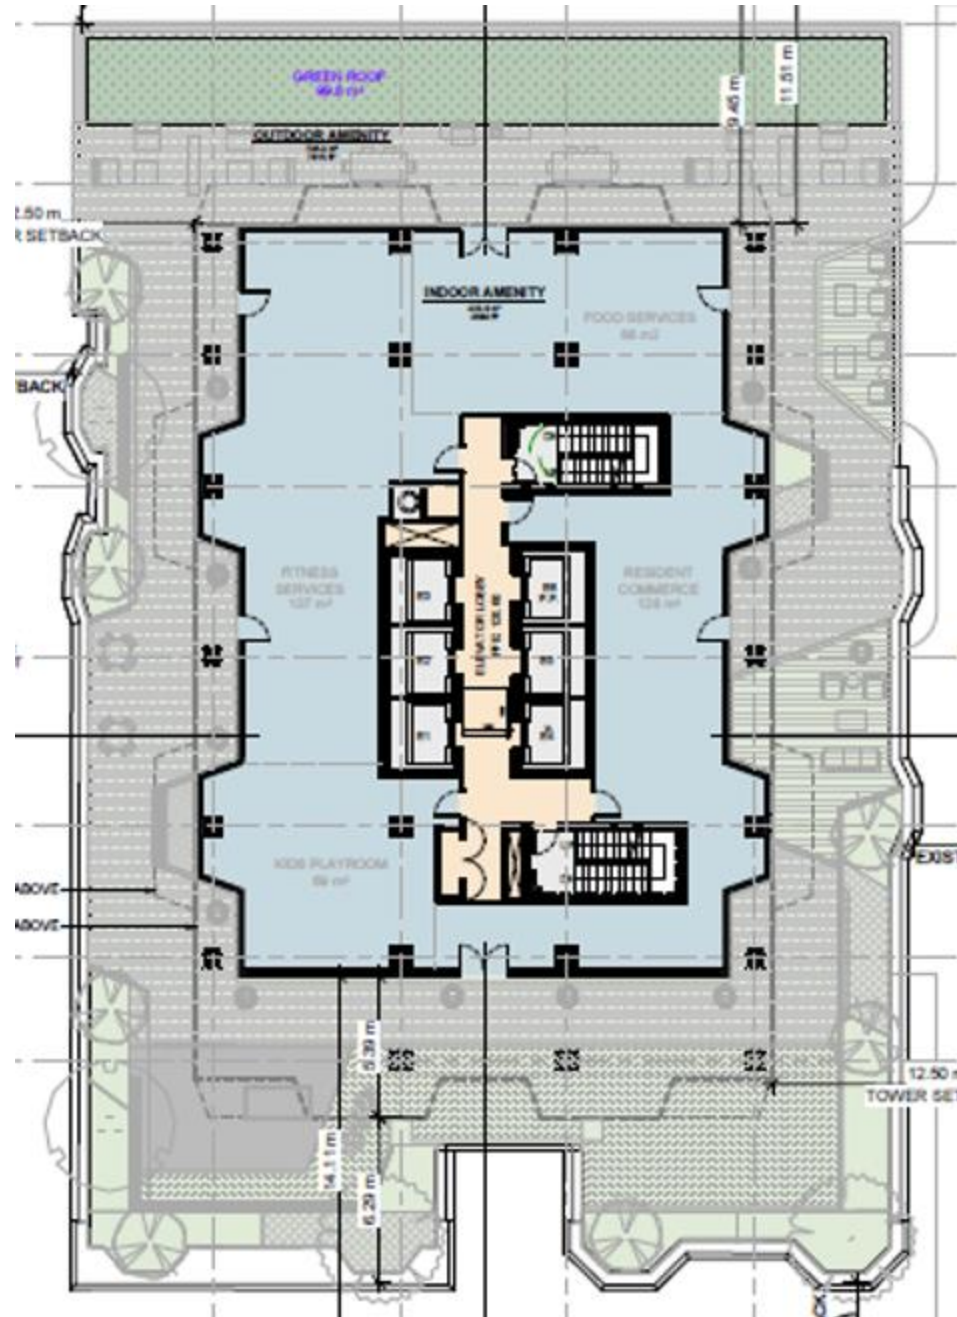

PB16.12  
36-42 Maitland St

36 (top) & 42 (bottom) Maitland St

**PB16.12**  
**36-42 Maitland St**

Proposal renderings

PB16.12  
36-42 Maitland St

Proposed ground floor plan

PB16.12  
36-42 Maitland St

Proposed roof plan

PB16.12  
36-42 Maitland St

Proposed south elevation of 36-42 Maitland St

PB16.12  
36-42 Maitland St

Existing and proposed east elevation of 42 Maitland St

PB16.12  
36-42 Maitland St

Existing north and west elevations of  
36 Maitland St