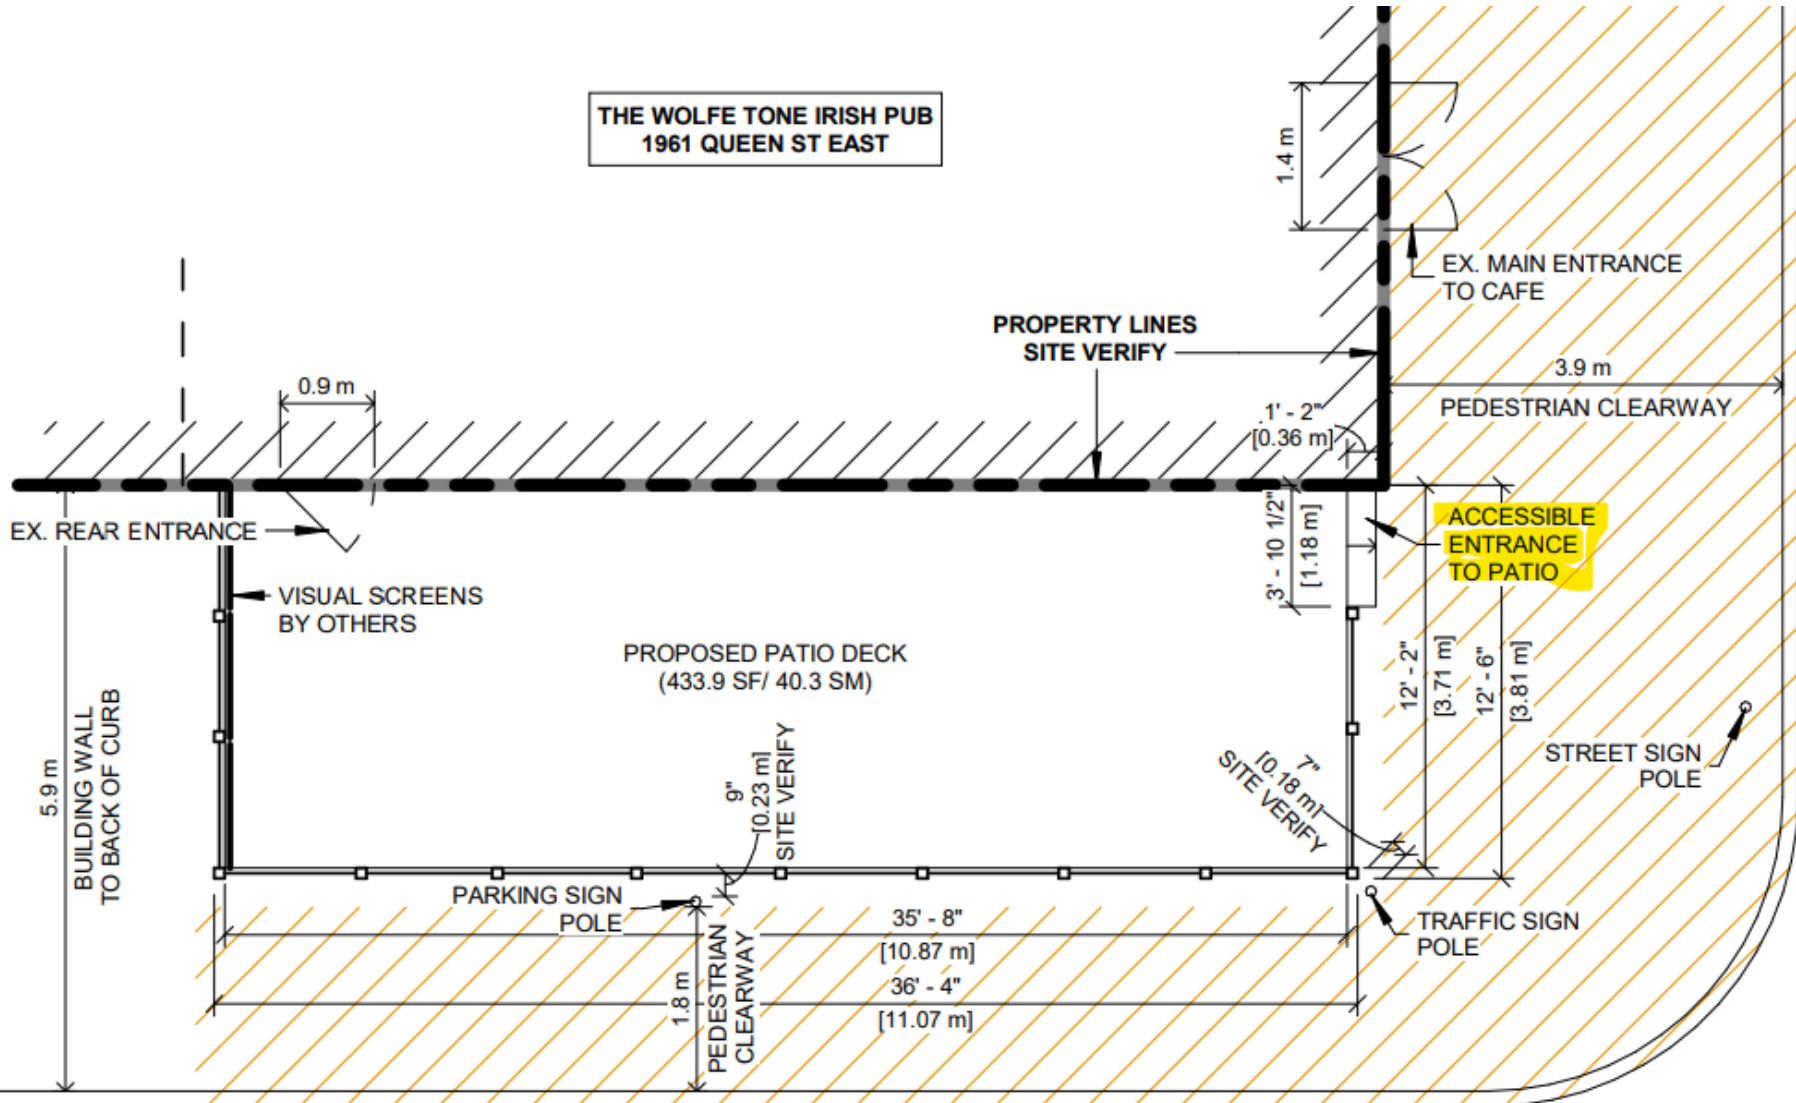

# Attachment 1 - Site Plan of Sidewalk Cafe

**THE WOLFE TONE IRISH PUB**  
1961 QUEEN ST EAST

QUEEN ST EAST

**KENILWORTH AVENUE**