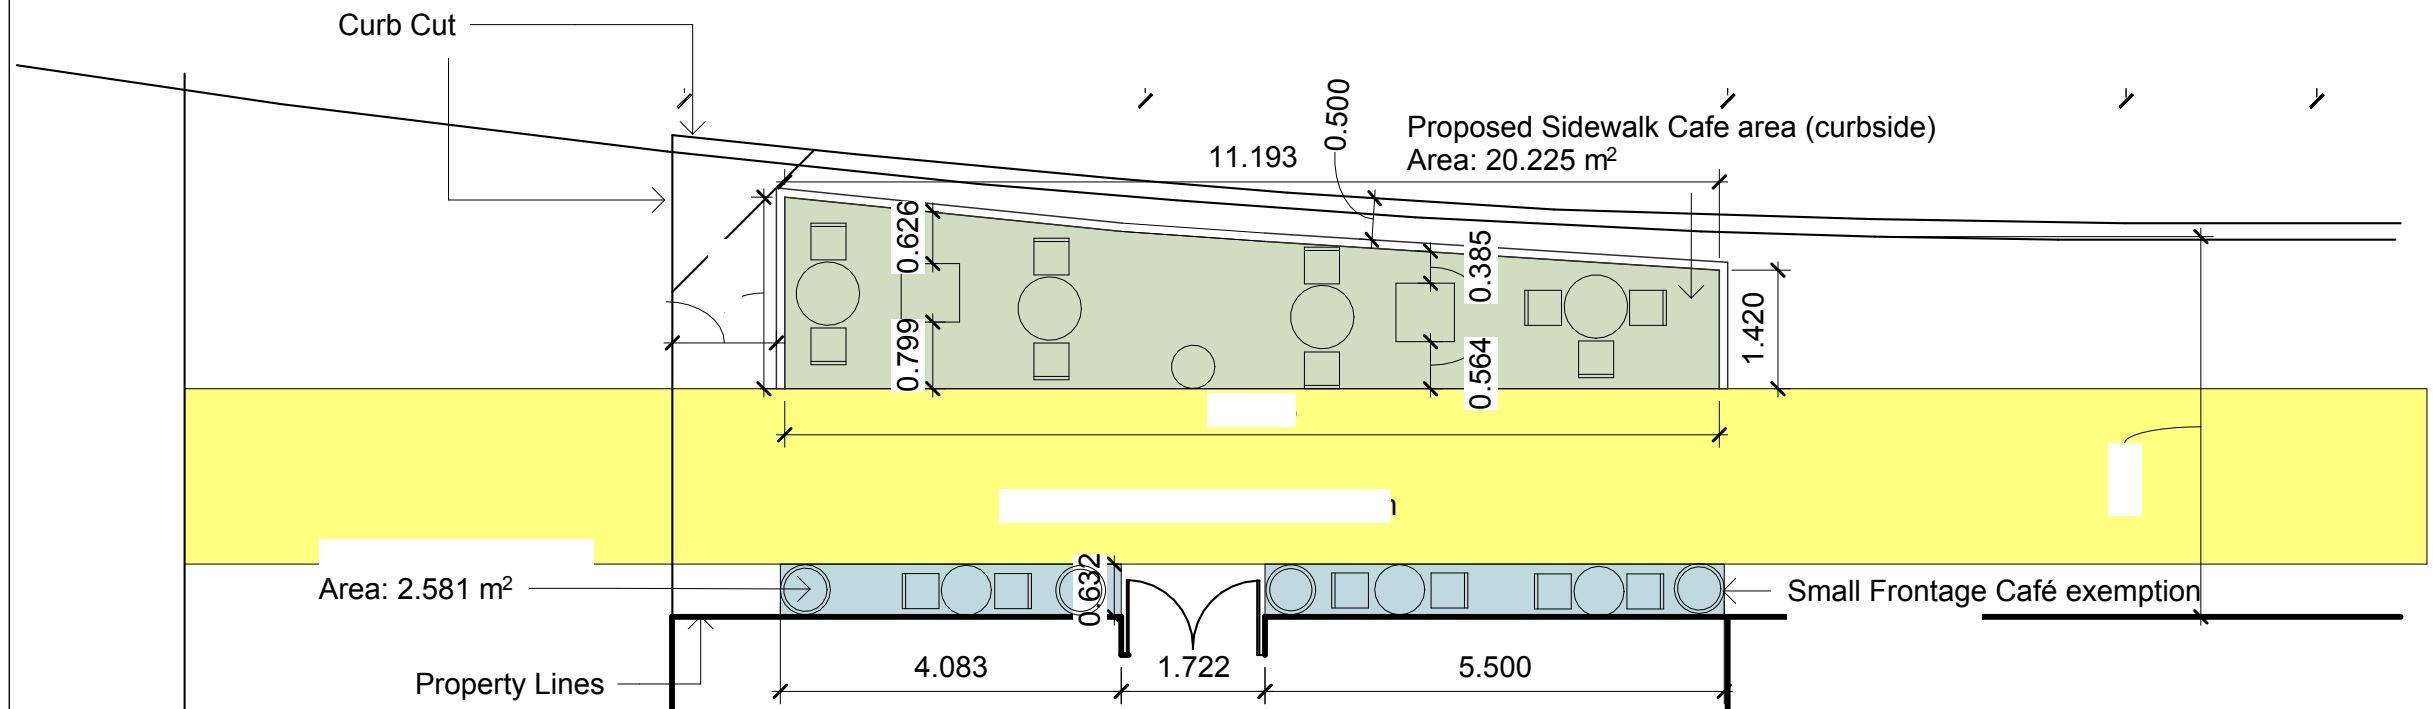

ATTACHMENT 1 - Site Plan of Sidewalk Cafe

Lao Lao Bar
5 St. Joseph Street

UNIT NUMBER R5-4

ST. JOSEPH STREET

Area: 2.581 m²

NICHOLAS STREET

LEGEND

	Tree Planter		Chair
	Table		Fence
	Lamp post		Planter
	Property lines		

Small Frontage Cafés

All measurements in metres

- This café type does not require a permit with the City of Toronto but must comply with Article 8 of Chapter 742.
- Café is located directly against the building.
- Maximum size of a small frontage café is 0.8 metres deep by 5.5 metres wide or the width of the establishment frontage, whichever is less. If you exceed these dimensions, you **MUST** apply for a sidewalk café permit.

NOTE: Nothing is touching the trunk or root flare of the trees in this patio

UNIT NUMBER R5-4