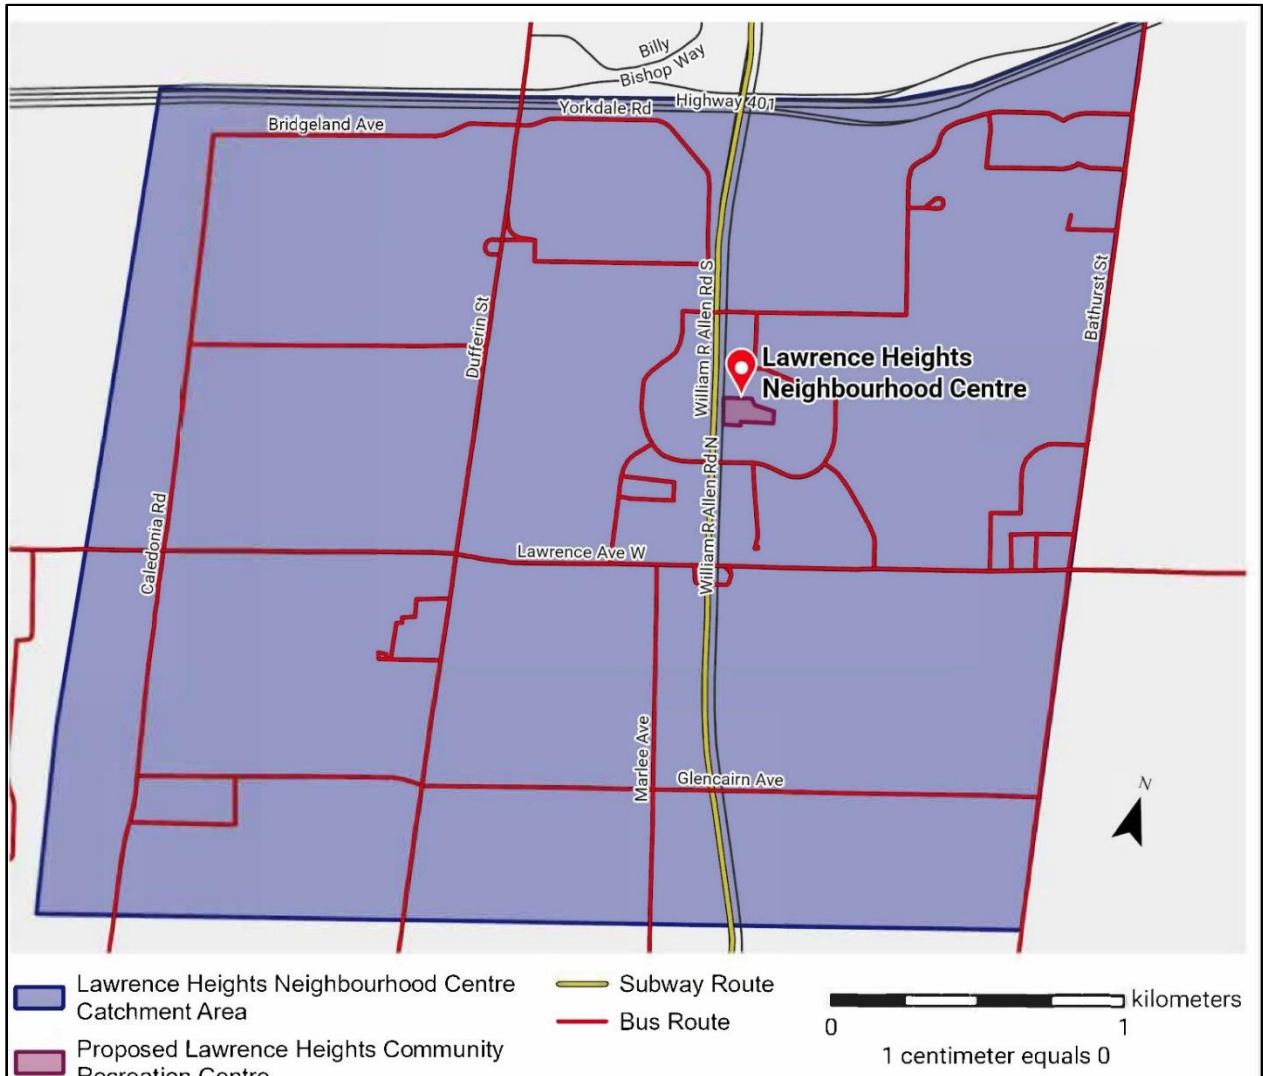

ATTACHMENT 3: LAWRENCE HEIGHTS NEIGHBOURHOOD CENTRE CATCHMENT AREA MAP

Summary of the Map:

The map shows the location of the proposed Lawrence Heights Neighbourhood Centre Association of Community Center (AOCC) and its catchment area.

While the City of Toronto aims to provide fully accessible content, the content of this map, by nature may not be completely summarized textually. If you require assistance understanding this map, please contact Social Policy, Analysis & Research Unit at spar@toronto.ca.

Source: City of Toronto.

Copyright © 2026 City of Toronto. All Rights Reserved

Published: March 2026

Version: 1.0 (future versions of this map may change)

Prepared by: Social Development, Finance & Administration (SDFA), Social Data Analytics (SDA) Unit