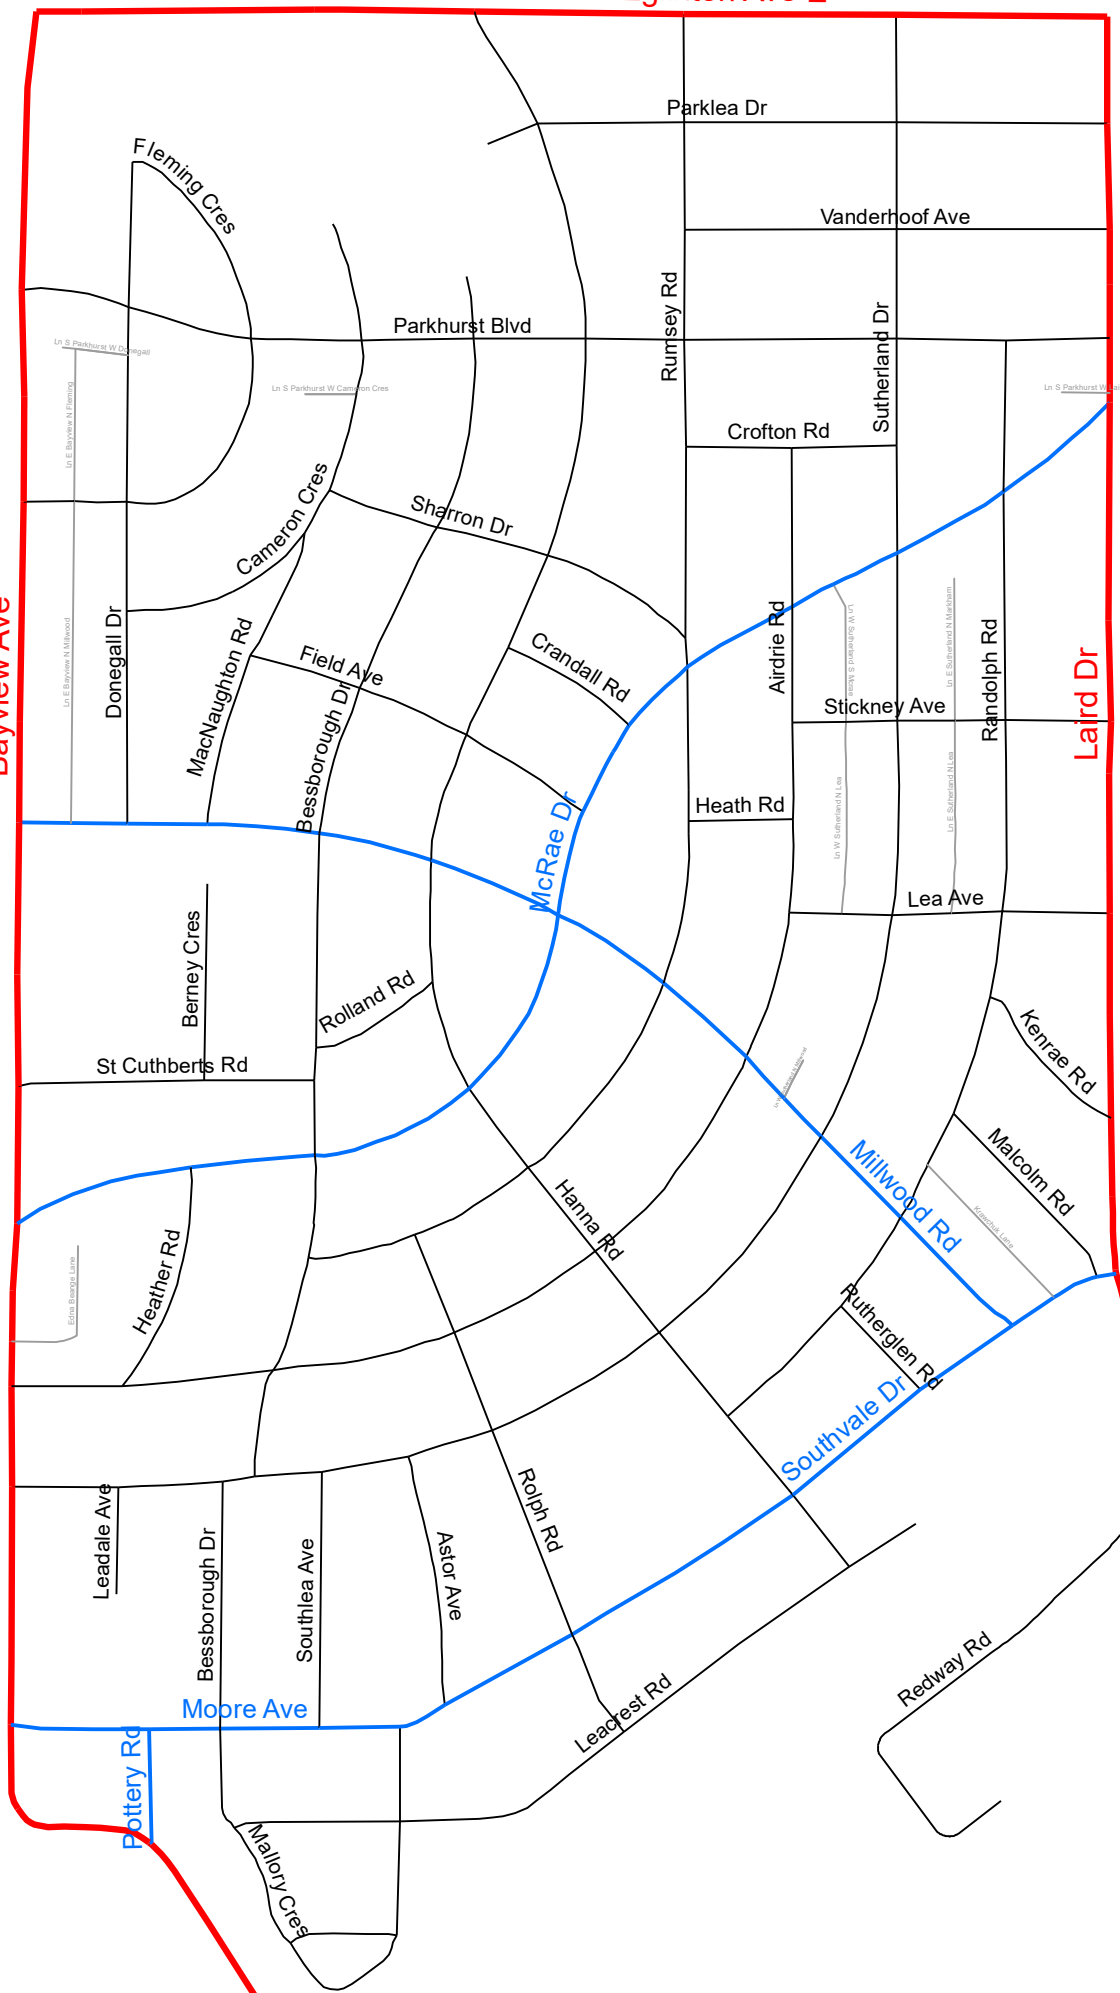

Eglinton Ave E

Bayview Ave

Laird Dr

Leaside Bdge

Millwood Rd

Pottery Rd

Legend

- Major/Minor Arterial
- Collector
- Local
- Laneway
- River

Local Road Speed Limit Reduction (Area 9) in Ward 15