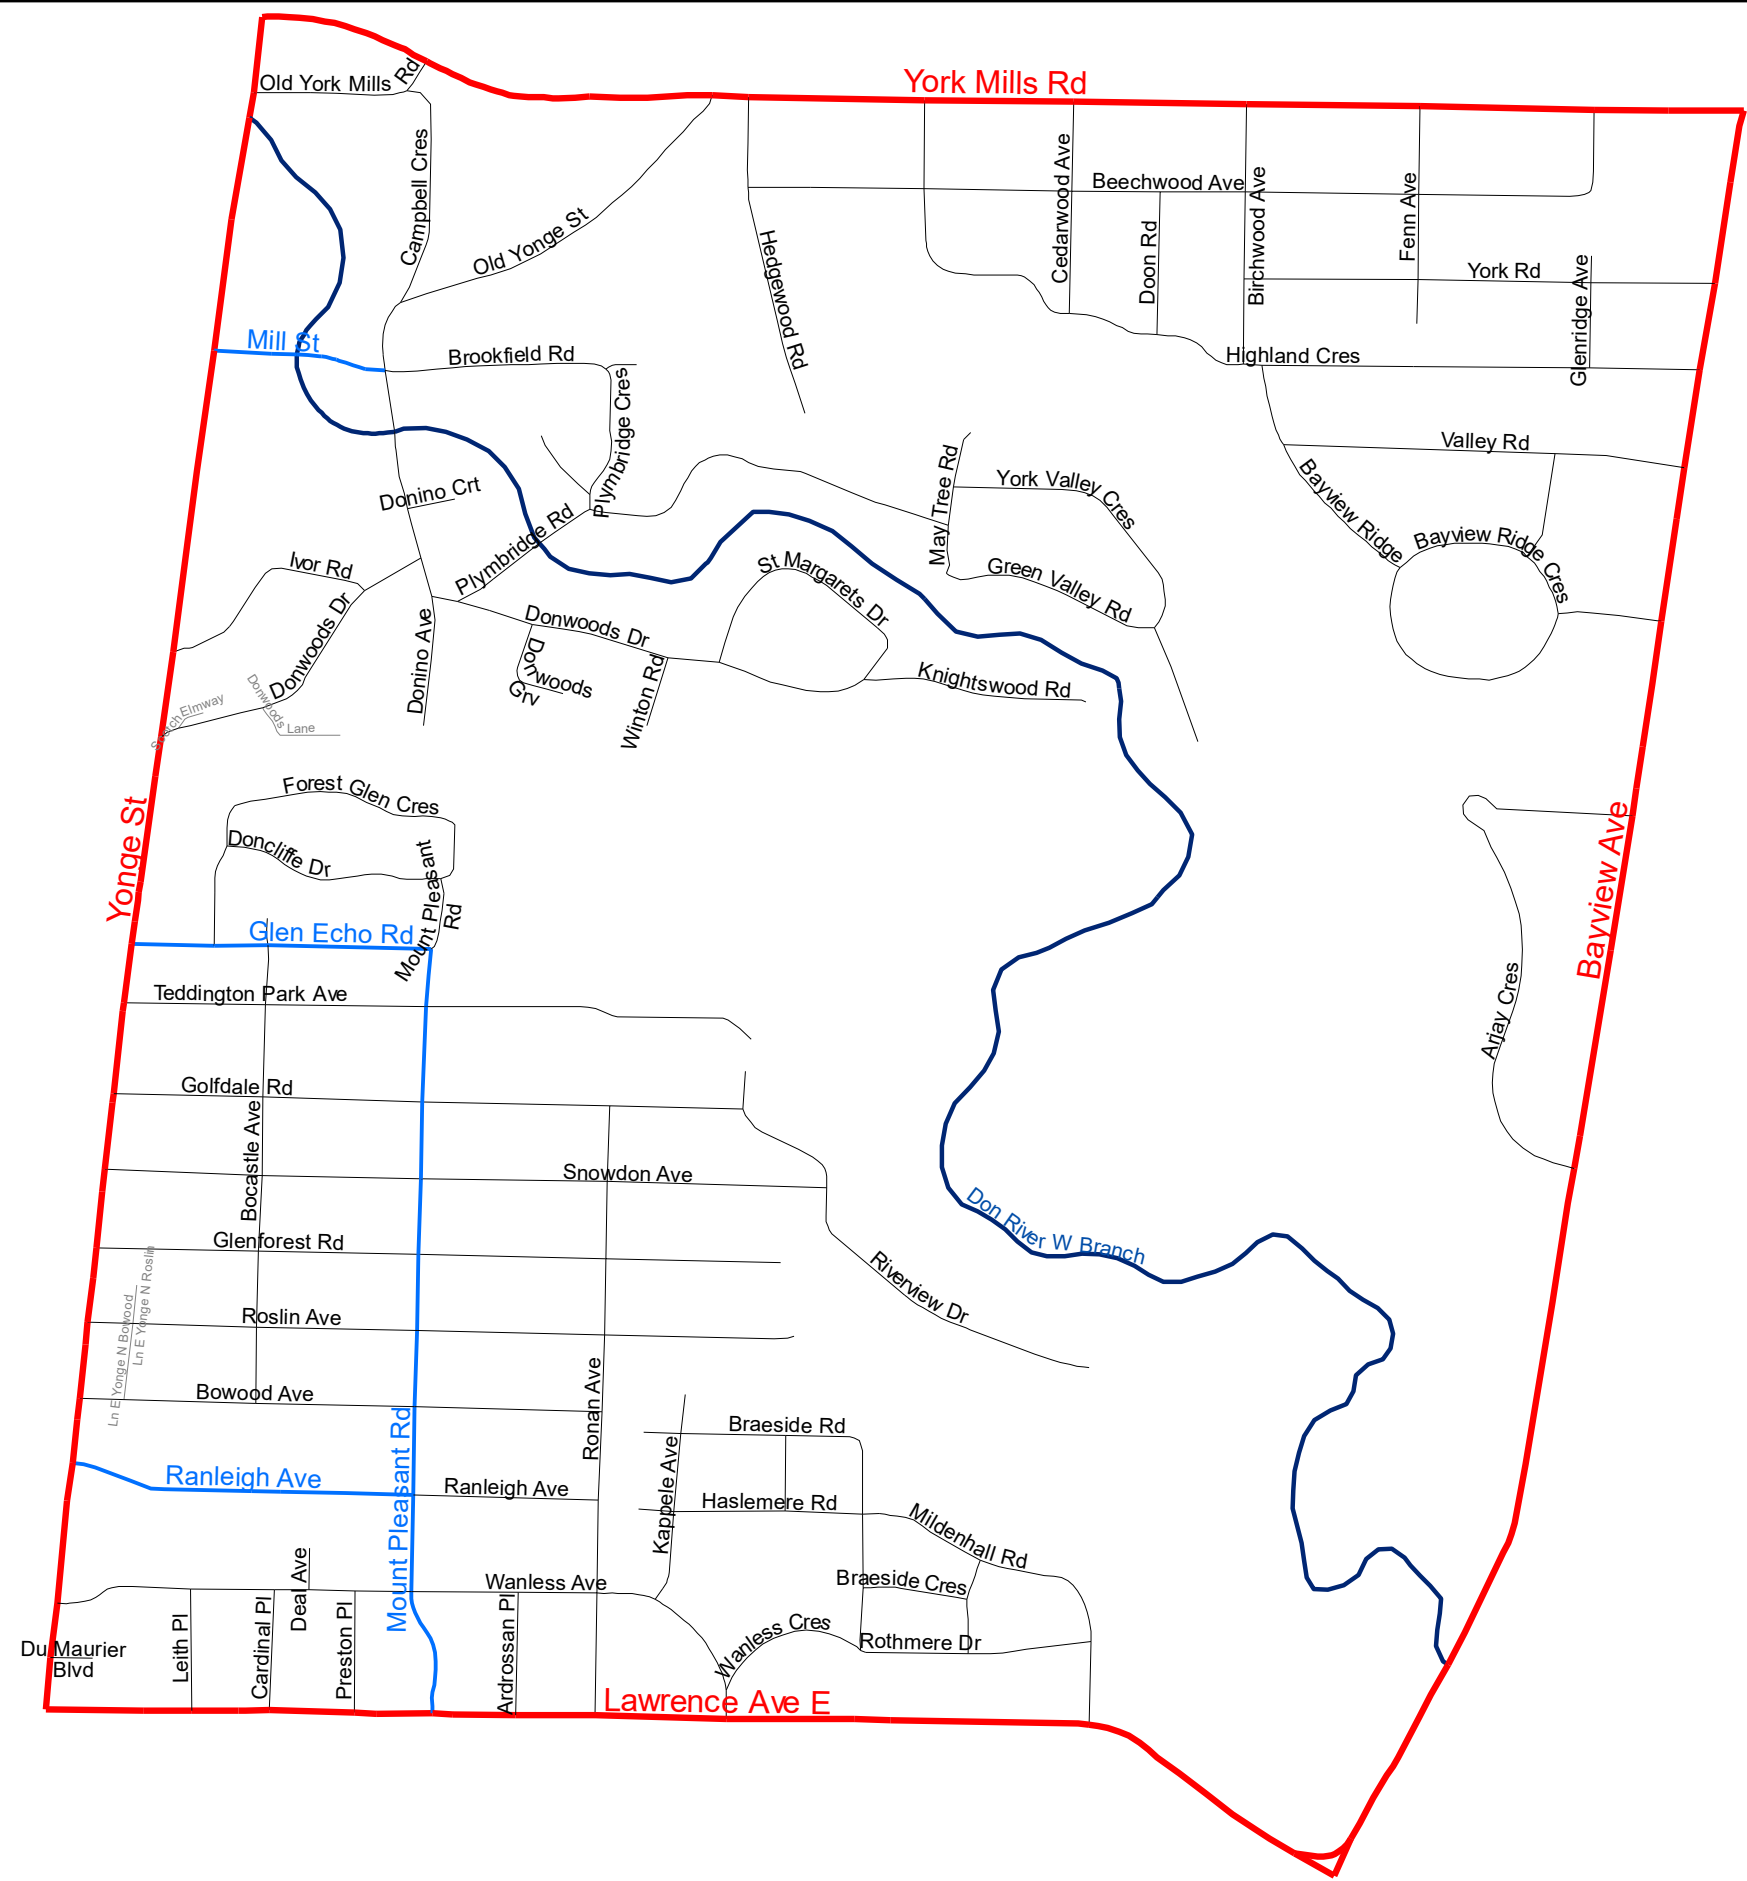

Legend

- Major/Minor Arterial
- Collector
- Local
- Laneway
- River