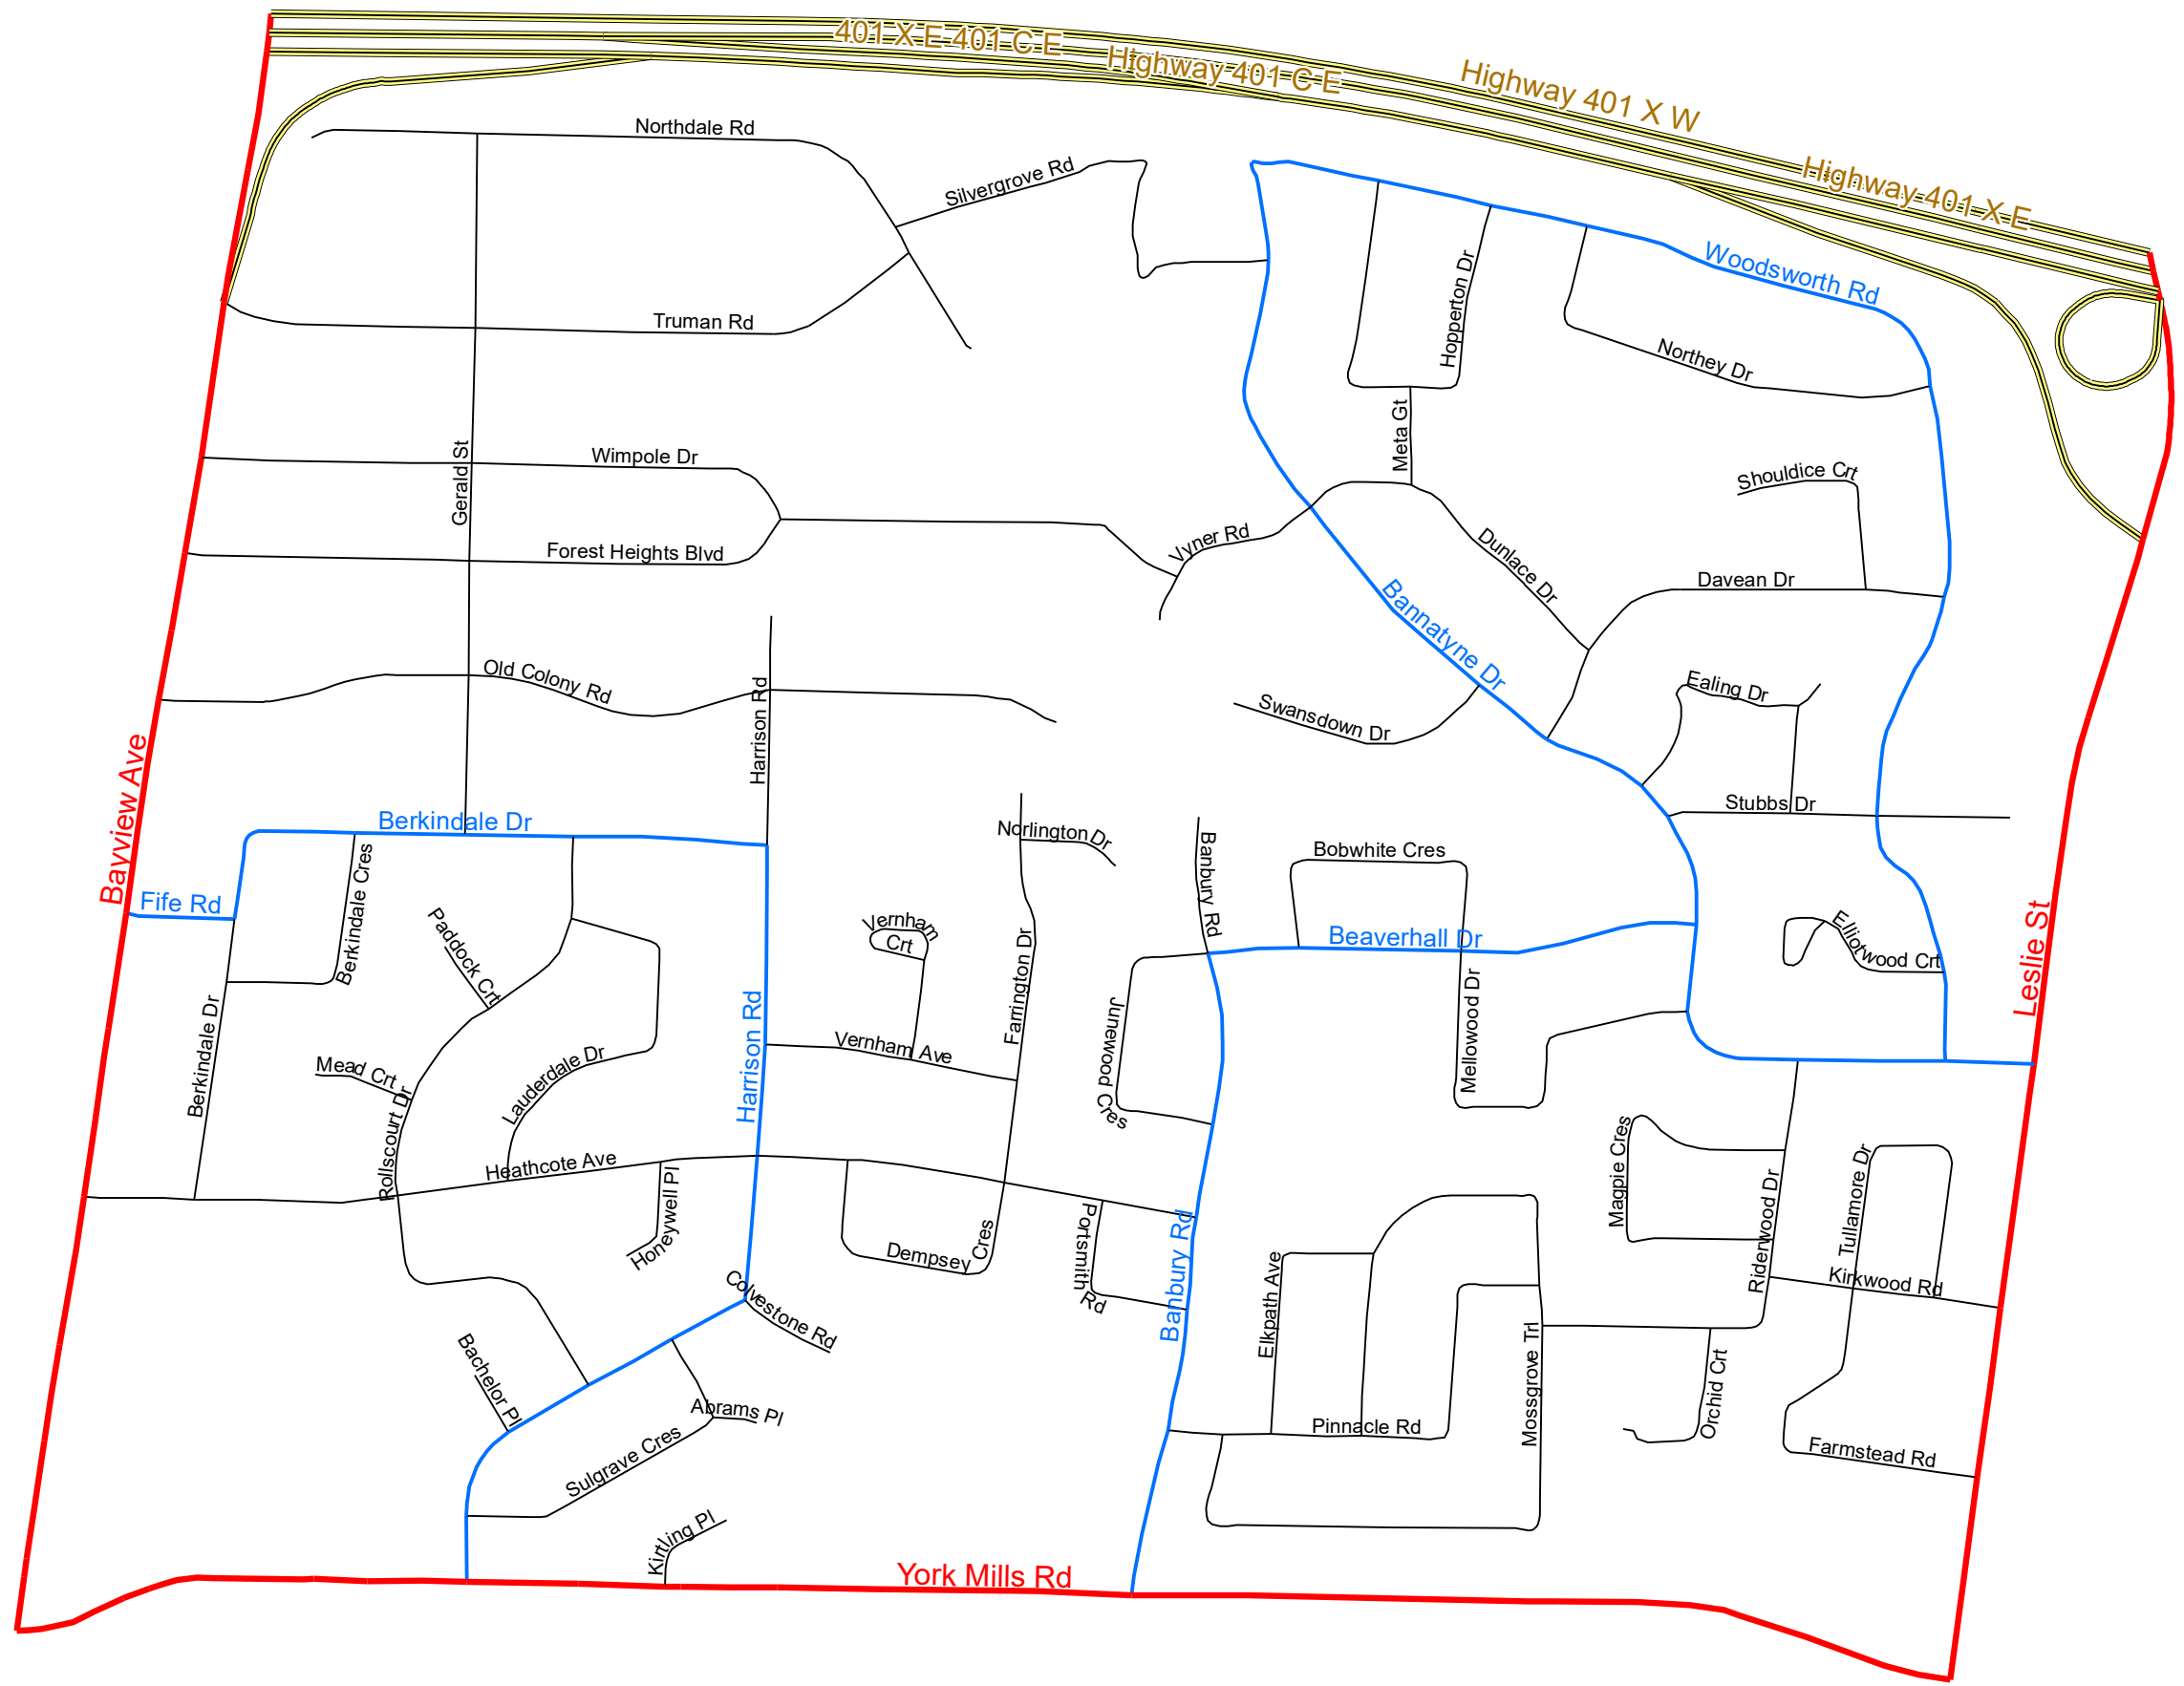

Attachment 1 - Proposed Amendments to Speed Limits on Local roads and Public Lanes in Ward 15

1. Insert the following into Schedule XLV (Part 1) in § 950-1344 as follows:

(Column 1) Designated Area Name	(Column 2) East Limit/West Limit of Designated Area	(Column 3) North Limit/South Limit of Designated Area	(Column 4) Excluded Highways or Bridges	(Column 5) Speed (km/h)	(Column 6) Designated Area Map
(Area 1) in Ward 15	West Side of Bayview Avenue and East Side of Yonge Street	South of Highway 401 Expressway and North Side of York Mills Road	Lord Seaton Road between Yonge Street and The Links Road The Links Road between Lord Seaton Road and Tournament Drive Tournament Drive between The Links Road and Upper Highland Crescent Upper Highland Crescent between York Mills Road and Fenn Avenue Fenn Avenue between York Mills Road and Upper Highland Crescent Medalist Road between Fenn Avenue and Knollwood Street Knollwood Street between Medalist Road and Fife Road Fife Road between Bayview Avenue and Knollwood Street Upper Canada Drive between Lord Seaton Road and Montessor Drive Montessor Drive between Upper Canada Drive and Toba Drive Toba Drive between Montessor Drive and Fife Road Fife Road between Bayview Avenue and Toba Drive William Carson Crescent between Yonge Street and north end of William Carson Crescent	30	(Area 1) in Ward 15
(Area 2) in Ward 15	West side of Leslie Street and east side of Bayview Avenue	South of Highway 401 Expressway and North Side of York Mills Road	Fife Road between Bayview Avenue and Berkindale Drive Berkindale Drive between Fife Road and Harrison Road Harrison Road between York Mills Road and Berkindale Drive Banbury Road between York Mills Road and Pinnacle Rd Beaverhall Drive between Banbury Road and Bannatyne Drive Bannatyne Drive between Leslie Street and Woodworth Road Woodworth Road between Bannatyne Drive (south intersection) and Bannatyne Drive (north intersection)	30	(Area 2) in Ward 15
(Area 3) in Ward 15	West side of Leslie Street and east side of Bayview Avenue	South of Highway 401 and North Side of Eglinton Avenue East	Post Road between Bayview Avenue and The Bridle Path The Bridle Path between Lawrence Avenue East and Post Road Park Lane Circle between Lawrence Avenue East and Post Road Lawrence Avenue East between Leslie Street and Park Lane Circle Banbury Road between York Mills Road and Lawrence Avenue East Denlow Boulevard between Leslie Street and Banbury Road Brentcliffe Road between Eglinton Avenue East and Broadway Avenue Broadway Avenue between Don Avon Drive and Brentcliffe Road	30	(Area 3) in Ward 15
(Area 4) in Ward 15	West Side of Bayview Avenue and East Side of Yonge Street	South side of York Mills Road and the north side of Lawrence Avenue East	Mill Street between Yonge Street and Old Yonge Street/Donino Avenue Glen Echo Road between Yonge Street and Mount Pleasant Road Mount Pleasant Road between Lawrence Avenue East and Glen Echo Road	30	(Area 4) in Ward 15
(Area 5) in Ward 15	West side of Mount Pleasant Road and east side of Yonge Street	South side of Lawrence Avenue East and north side of Broadway Avenue	Blythwood Road between Yonge Street and Mount Pleasant Road St Edmund's Drive between Yonge Street and Weybourne Crescent Erskine Avenue between Yonge Street and Mount Pleasant Road Redpath Avenue between Broadway Avenue and Erskine Avenue Broadway Avenue between Yonge Street and Mount Pleasant Road	30	(Area 5) in Ward 15
(Area 6) in Ward 15	West Side of Bayview Avenue and East Side of Mount Pleasant Road	South side of Lawrence Avenue East and north side of Eglinton Avenue East	Mildenhall Road between Lawrence Avenue East and Blythwood Road Blythwood Road between Bayview Avenue and Mount Pleasant Road	30	(Area 6) in Ward 15
(Area 7) in Ward 15	West side Bayview Avenue and east side of Mount Pleasant Road	South side of Eglinton Avenue West and north side of Moore Avenue	Davisville Avenue between Bayview Avenue and Mount Pleasant Road	30	(Area 7) in Ward 15
(Area 8) in Ward 15	West side of Bayview Avenue and the Beltline Trail	South side of Moore Avenue and the Canadian Pacific Rail corridor		30	(Area 8) in Ward 15
(Area 9) in Ward 15	West side of Laird Drive, the west side of Millwood Road and the east side of Bayview Avenue	South side of Eglinton Avenue East and the north side of Pottery Road and the Don River	Pottery Road between Bayview Avenue and Moore Avenue Moore Avenue between Bayview Avenue and Mallory Crescent	30	(Area 9) in Ward 15
(Area 10) in Ward 15	West side of Don Mills Road, the north side of Overlea Boulevard, the Don River W Branch and the east side of Laird Drive, the east side of Millwood Road	South side of Eglinton Avenue West and the Don River	Wicksteed Avenue between Laird Drive and Beth Neelson Drive Brentcliffe Road between Eglinton Avenue East and Wicksteed Avenue Beth Neelson Drive between Wicksteed Avenue and Pat Moore Drive Thorncliffe Park Drive between Overlea Boulevard (west intersection) and Pat Moore Drive Overlea Boulevard between Millwood Road and Don Mills Road	30	(Area 10) in Ward 15