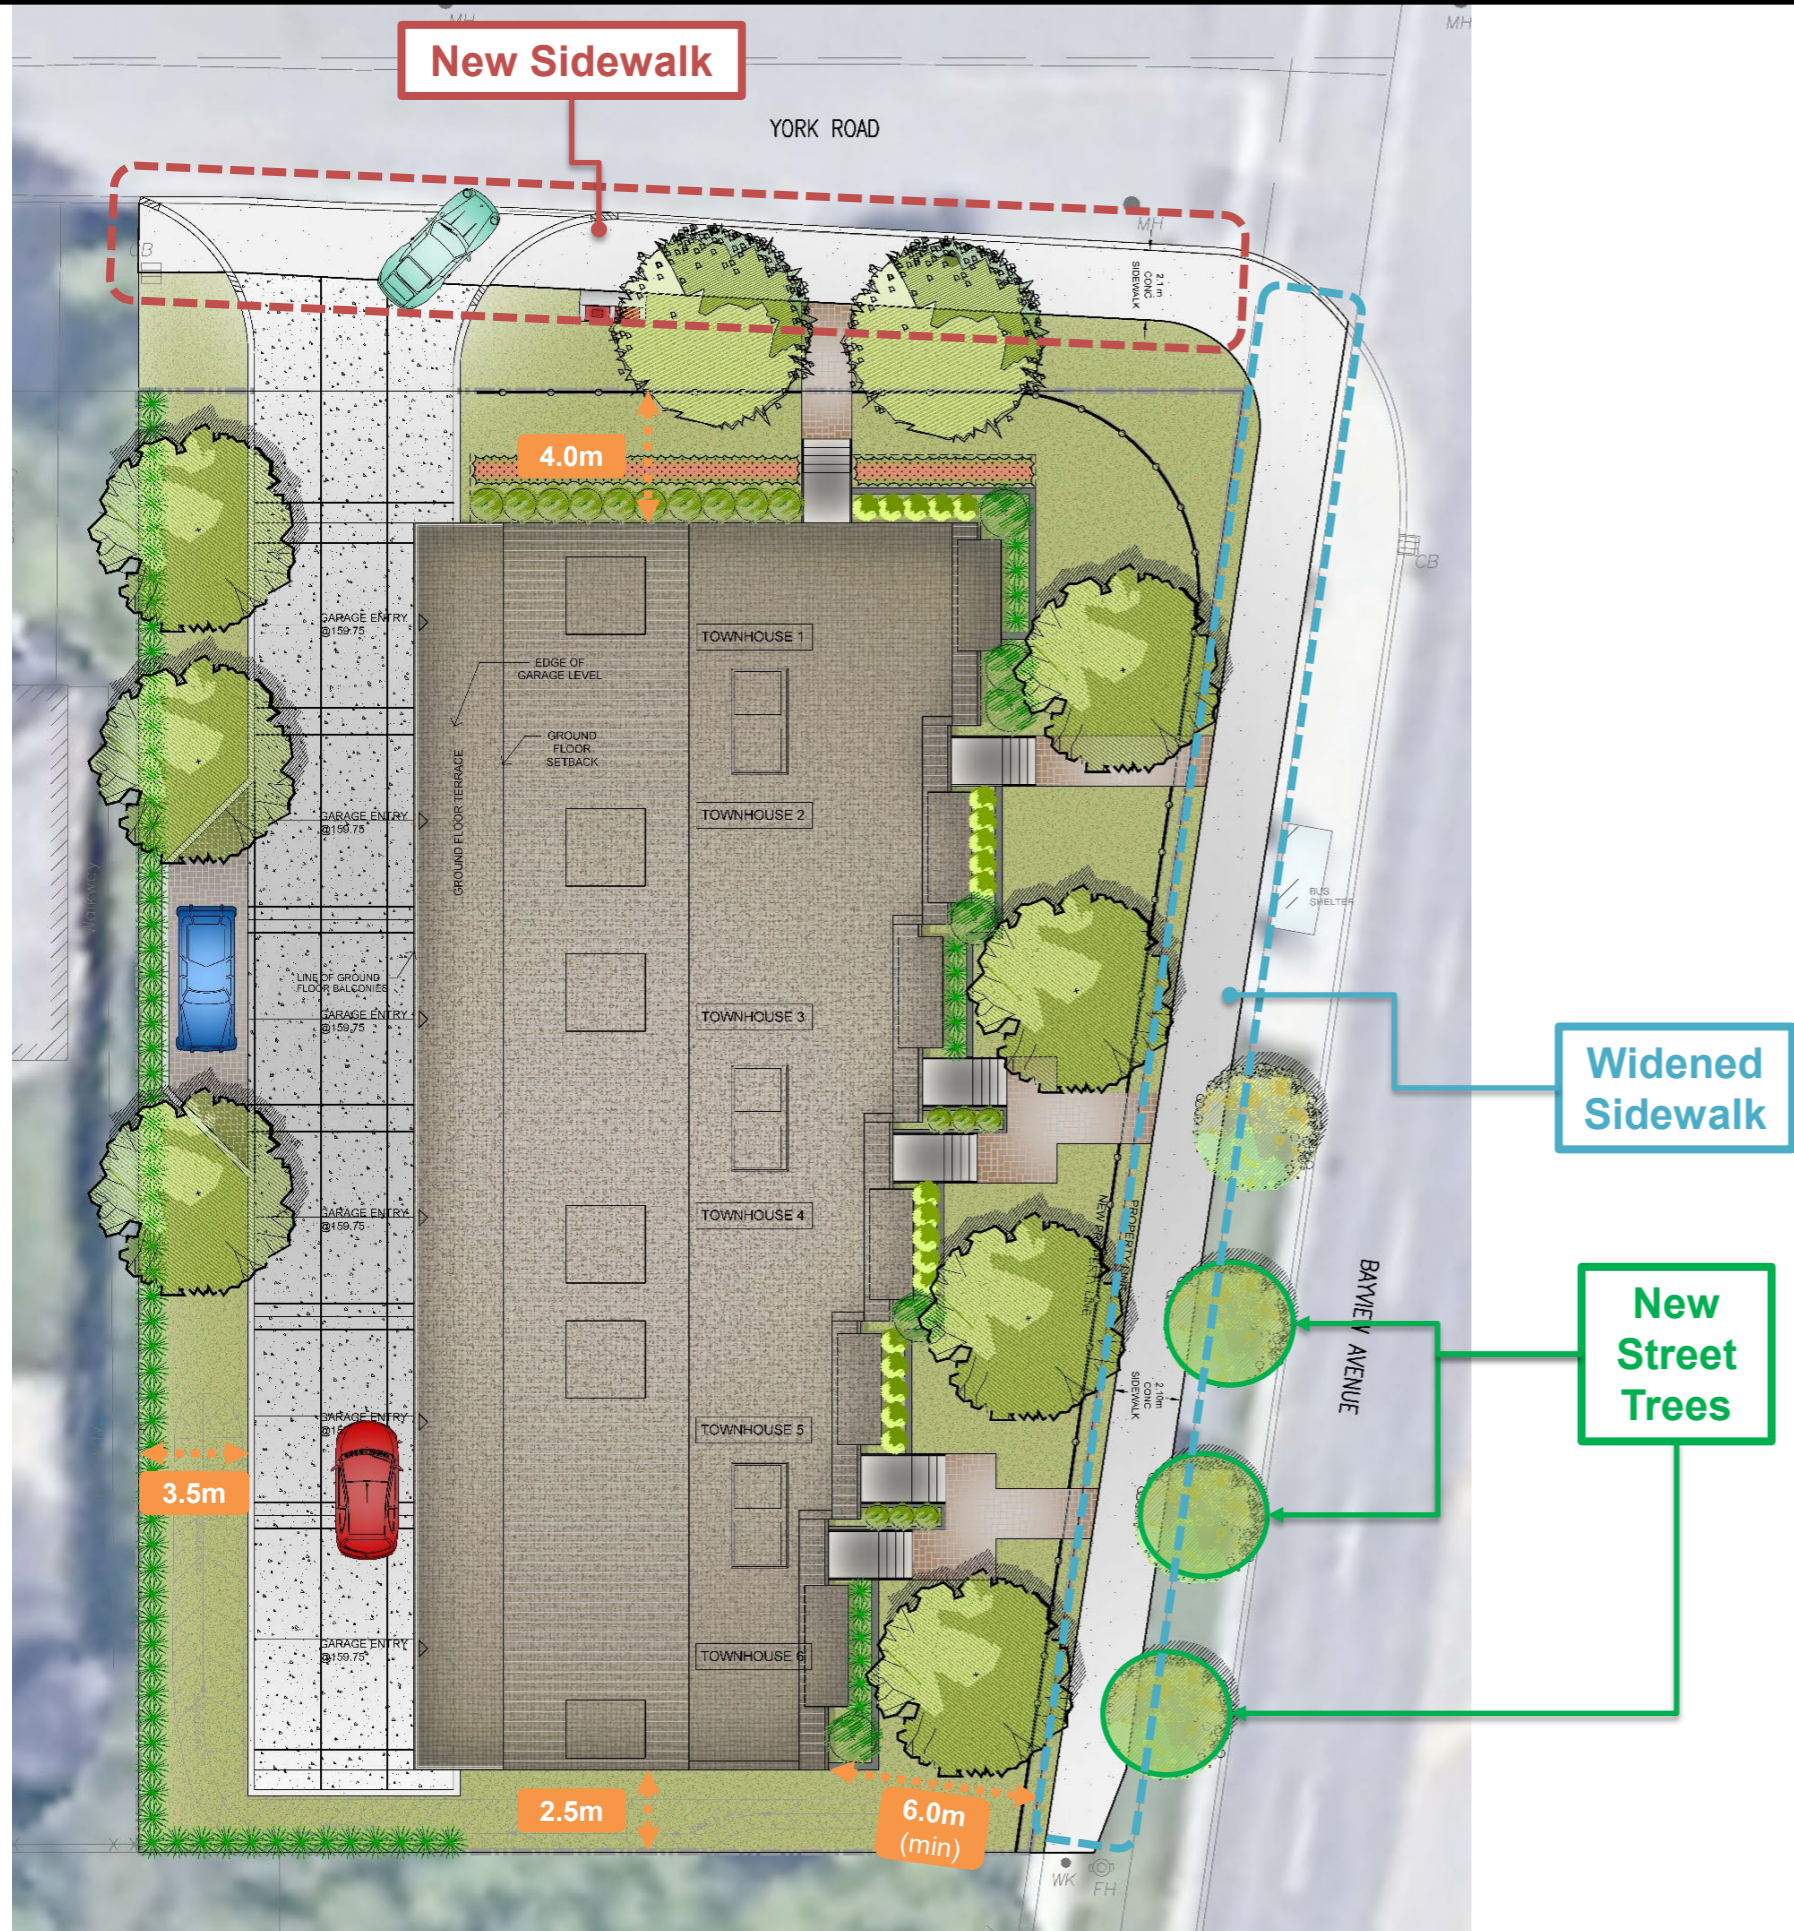

## Unit Breakdown

6 Townhouse Dwellings

## Gross Floor Area

1,234.7 m<sup>2</sup>

## Height & Storeys

11 metres  
3 storeys

## Vehicular Parking

6 resident (1/unit)  
1 visitor (0.17/unit)

7 spaces total

**THANK YOU | QUESTIONS?**