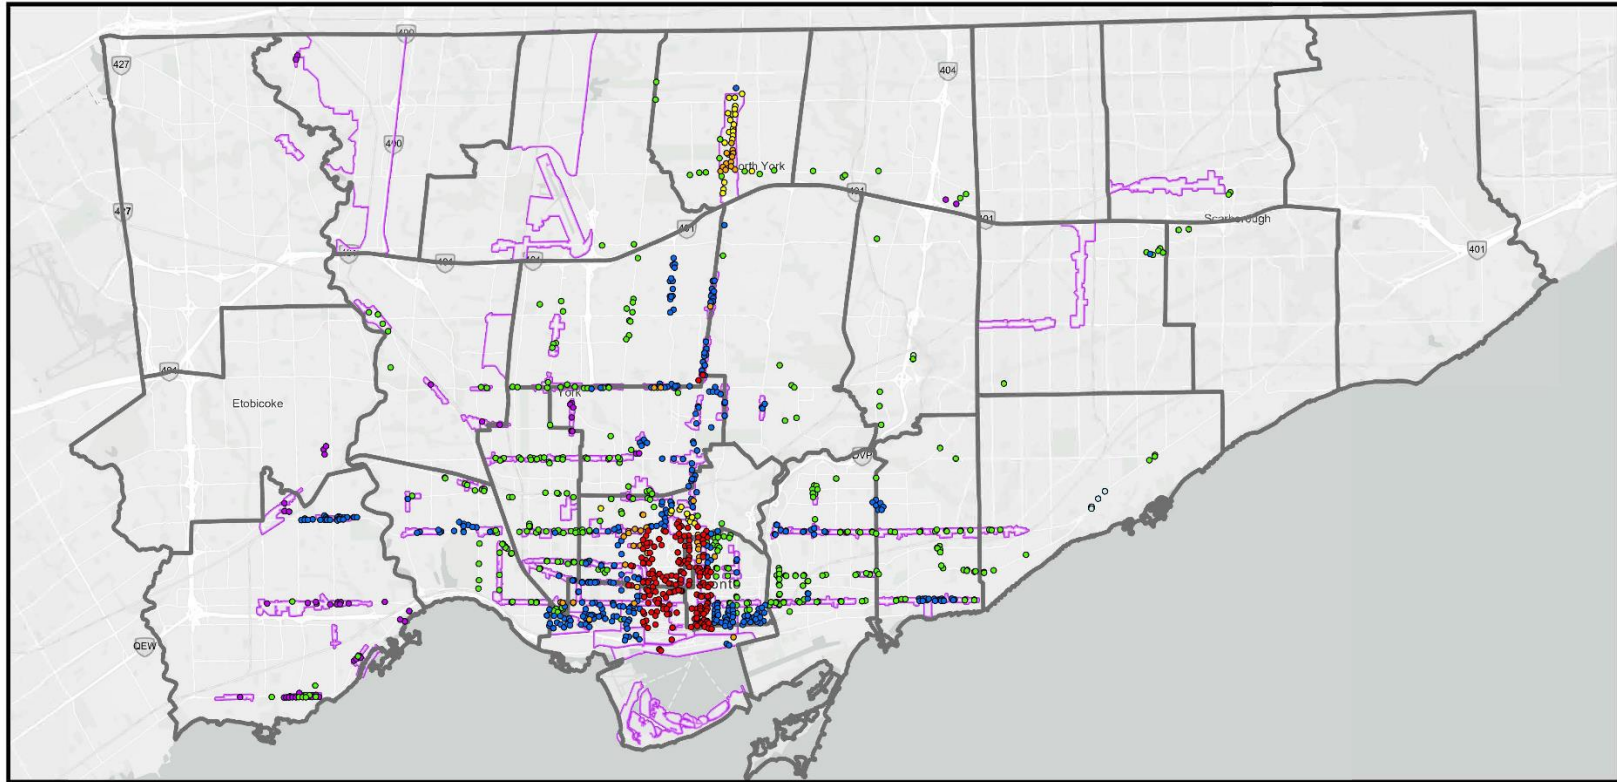

Attachment 1: Map of Proposed 2026 On-Street Rate Change Locations

Winter 2026 Rate Review - Citywide On-Street

**TORONTO PARKING
AUTHORITY**

OnStRateReview2026_Wards

2026 Proposed Rate

- 1.5
- 3
- 3.25
- 4.5
- 5.5
- 5.75
- 7

Business Improvement Areas

- Business Improvement Areas

SCALE: 1:157,826

DRAWN BY: TPA

DATE: MAR. 2026

The information provided here reflects our best available data at this time