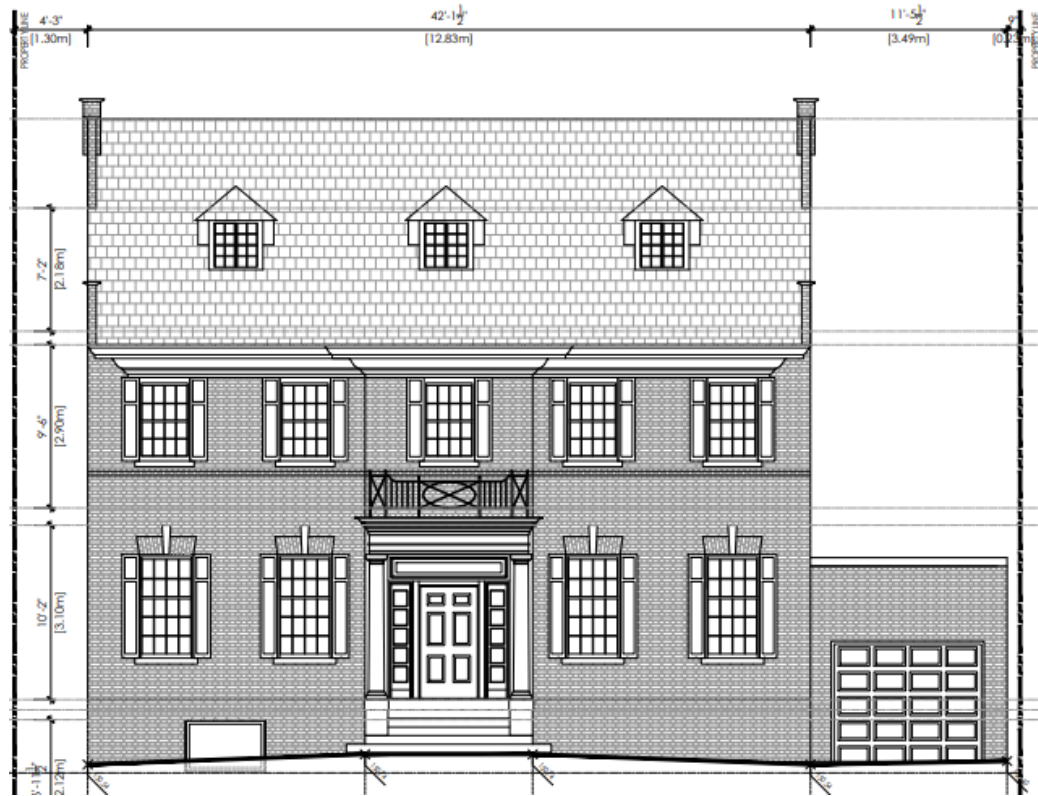

PB40.7
9 Drumsnab Road

Photo of existing south elevation (Clifford Restoration)

PB40.7

9 Drumsnab Road

Rendering of existing (left) and proposed (right) entrance assembly.