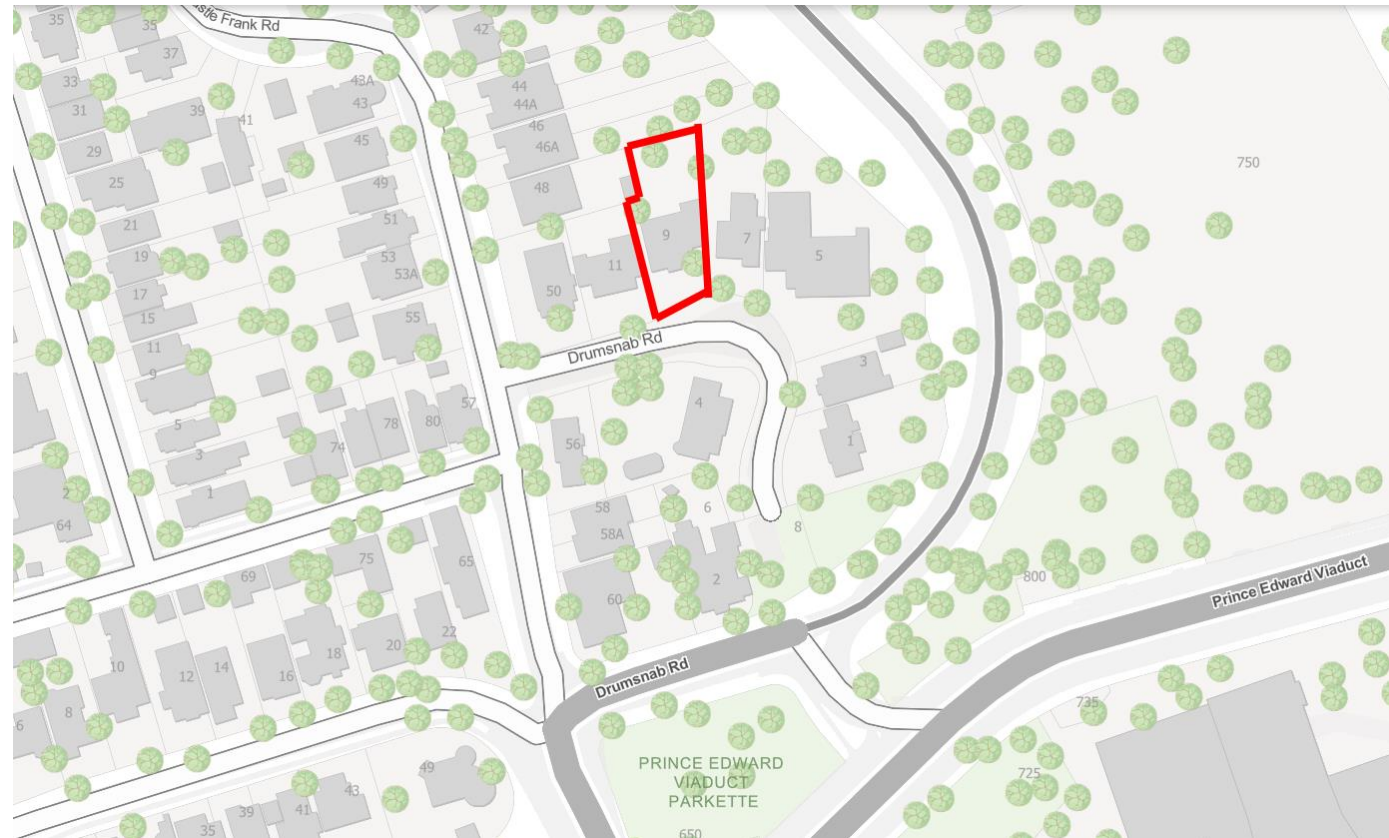

PB40.7

9 Drumsnab Road – Alterations to a Designated Heritage Property in the South Rosedale Heritage Conservation District – Refusal

PB40.7

9 Drumsnab Road

This location map is for information purposes only; the exact boundaries of the property are not shown. The arrow marks the location of the site.

PB40.7
9 Drumsnab Road

Photo of existing south elevation
(Clifford Restoration)

PB40.7
9 Drumsnab Road

Photo of existing south elevation and interior showing existing original window condition (Clifford Restoration)

PB40.7
9 Drumsnab Road

Photo of existing south elevation (Clifford Restoration)

PB40.7

9 Drumsnab Road

Rendering of existing (left) and proposed (right) entrance assembly.