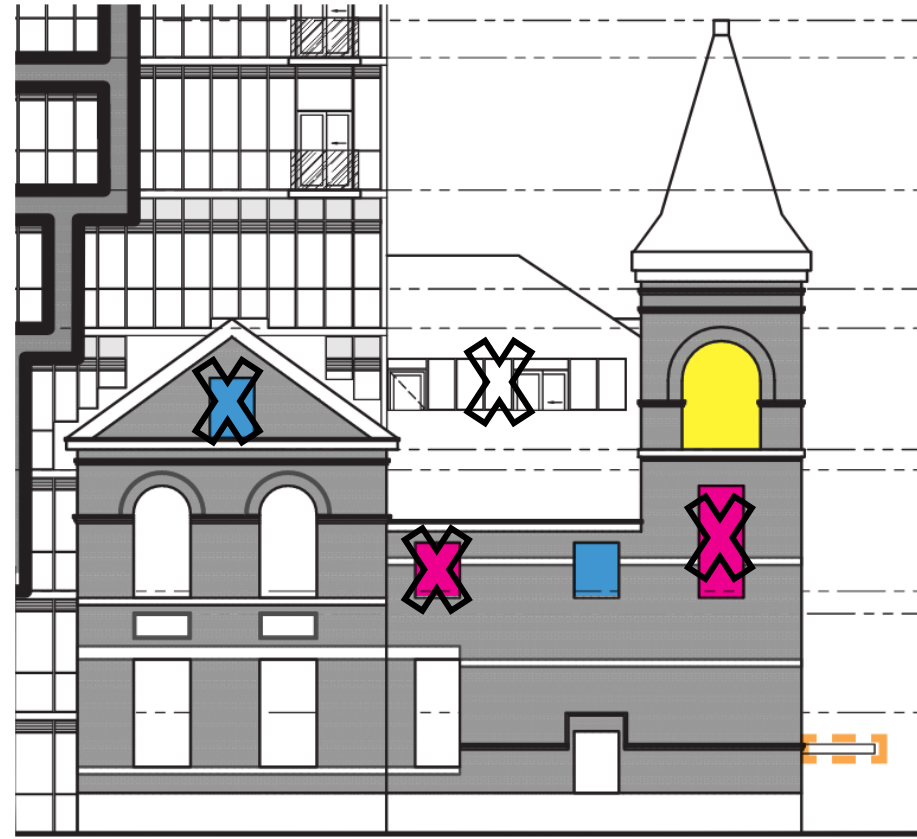

1905

1953

PROPOSED DEVELOPMENT

UPDATE FROM PREVIOUS APPROVAL

SOUTH ELEVATION

NORTH ELEVATION

- Use at upper floors revised from residential units to amenity
- Alterations reduced

CONSERVATION STRATEGY

- Remove later additions and restore former Chester Public School
- Reinststate bell tower
- New historic windows
- Compatible new construction