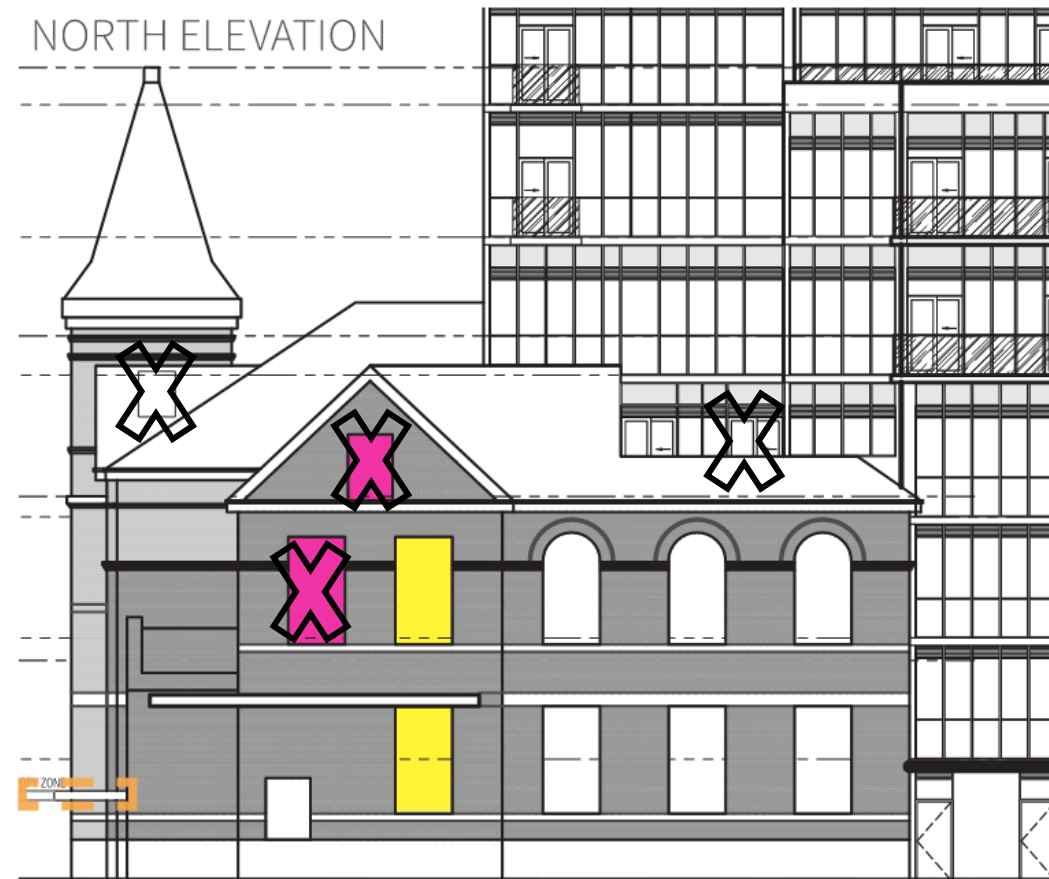

958 BROADVIEW AVENUE
TORONTO PRESERVATION BOARD

APRIL 2026

ERA

EXISTING CONDITION

BUILDING EVOLUTION

- Original School c. 1891
- 1963 rear addition
- 1976 front addition
- 1995 elevator addition

HISTORIC PHOTOS

1905

1953

PROPOSED DEVELOPMENT

UPDATE FROM PREVIOUS APPROVAL

SOUTH ELEVATION

NORTH ELEVATION

- Use at upper floors revised from residential units to amenity
- Alterations reduced

CONSERVATION STRATEGY

- Remove later additions and restore former Chester Public School
- Reinststate bell tower
- New historic windows
- Compatible new construction