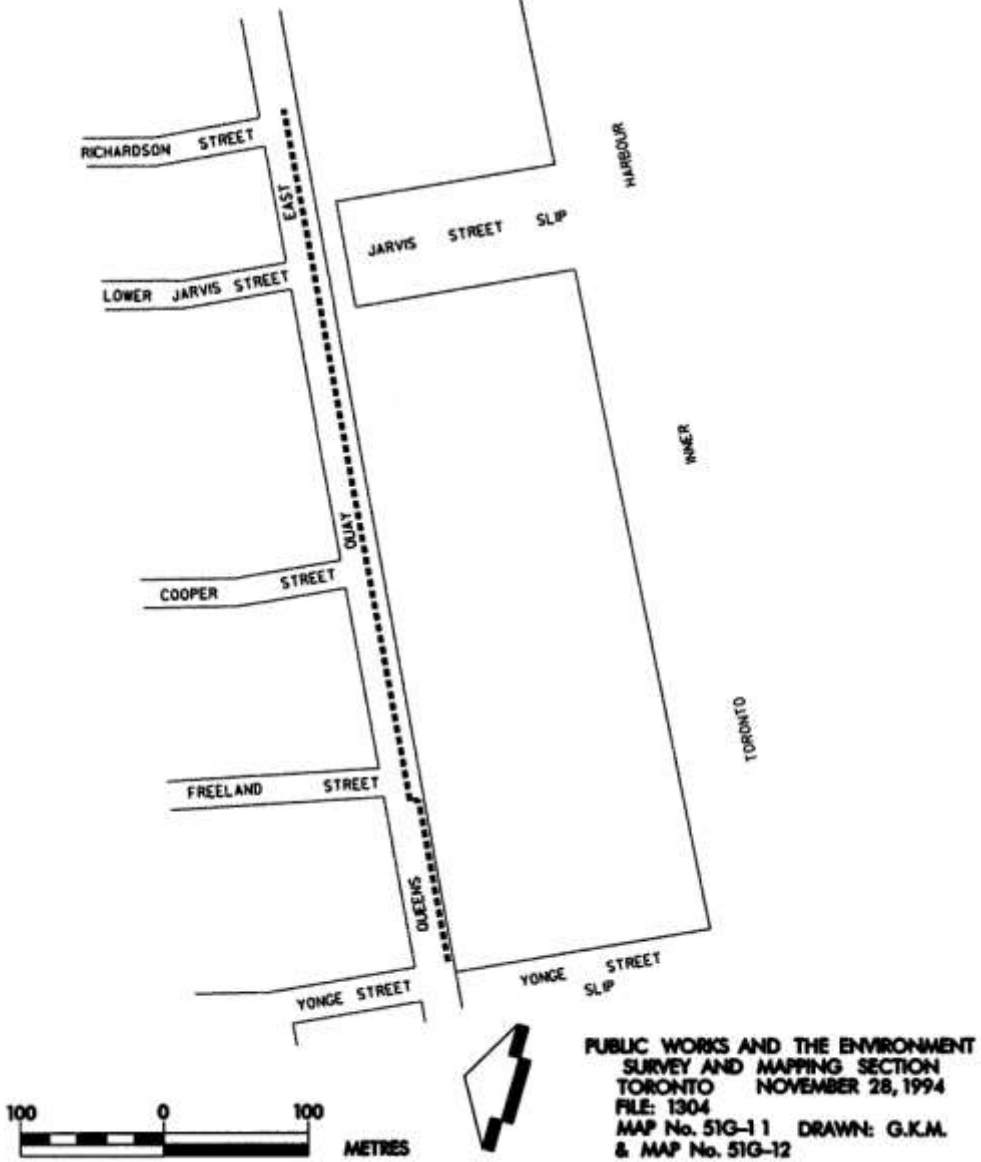

TORONTO MUNICIPAL CODE
CHAPTER 886, FOOTPATHS, PEDESTRIAN WAYS, BICYCLE PATHS, BICYCLE LANES
AND CYCLE TRACKS
SCHEDULE A, FOOTPATHS

Chapter 886

**SCHEDULE A
FOOTPATHS
Martin Goodman Trail Footpath
(11 of 16)**