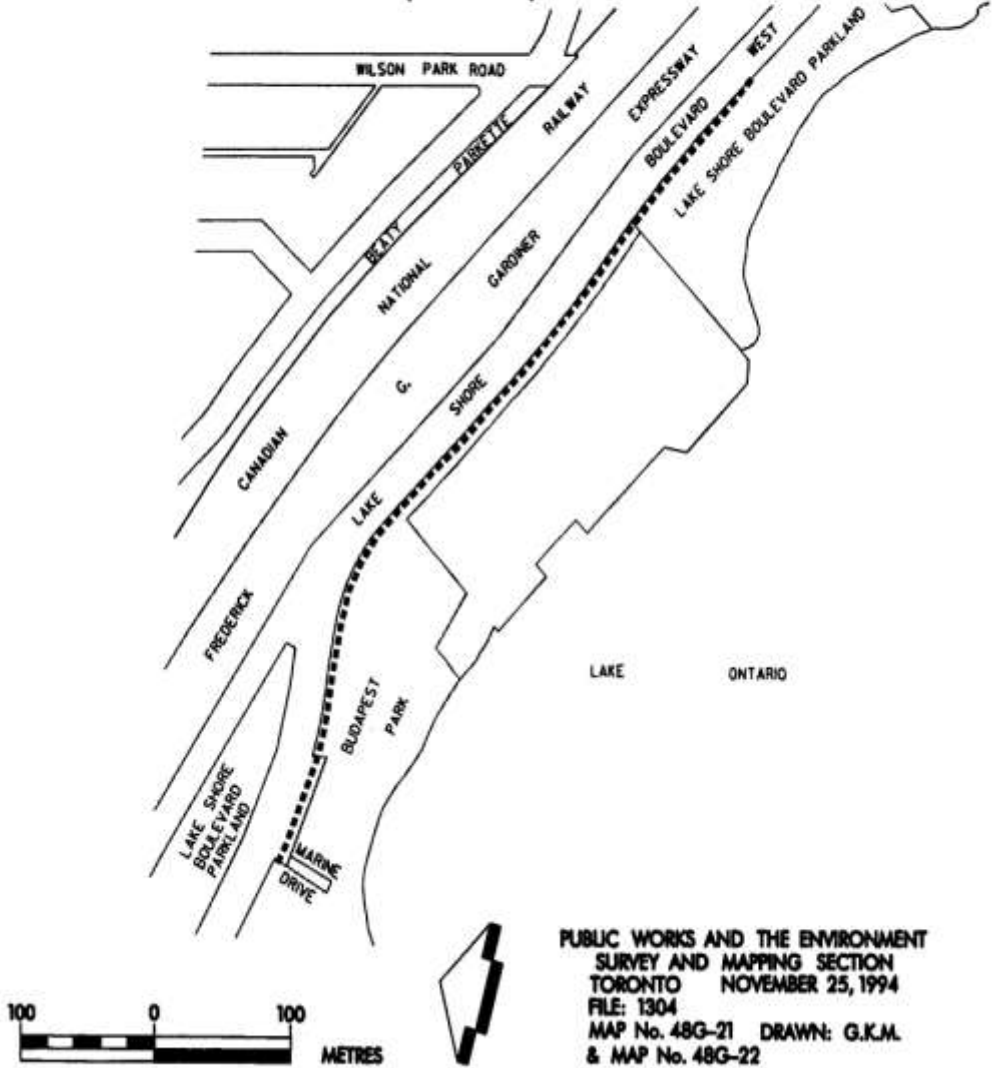

TORONTO MUNICIPAL CODE
CHAPTER 886, FOOTPATHS, PEDESTRIAN WAYS, BICYCLE PATHS, BICYCLE LANES
AND CYCLE TRACKS
SCHEDULE A, FOOTPATHS

Chapter 886

**SCHEDULE A
FOOTPATHS
Martin Goodman Trail Footpath
(5 of 16)**