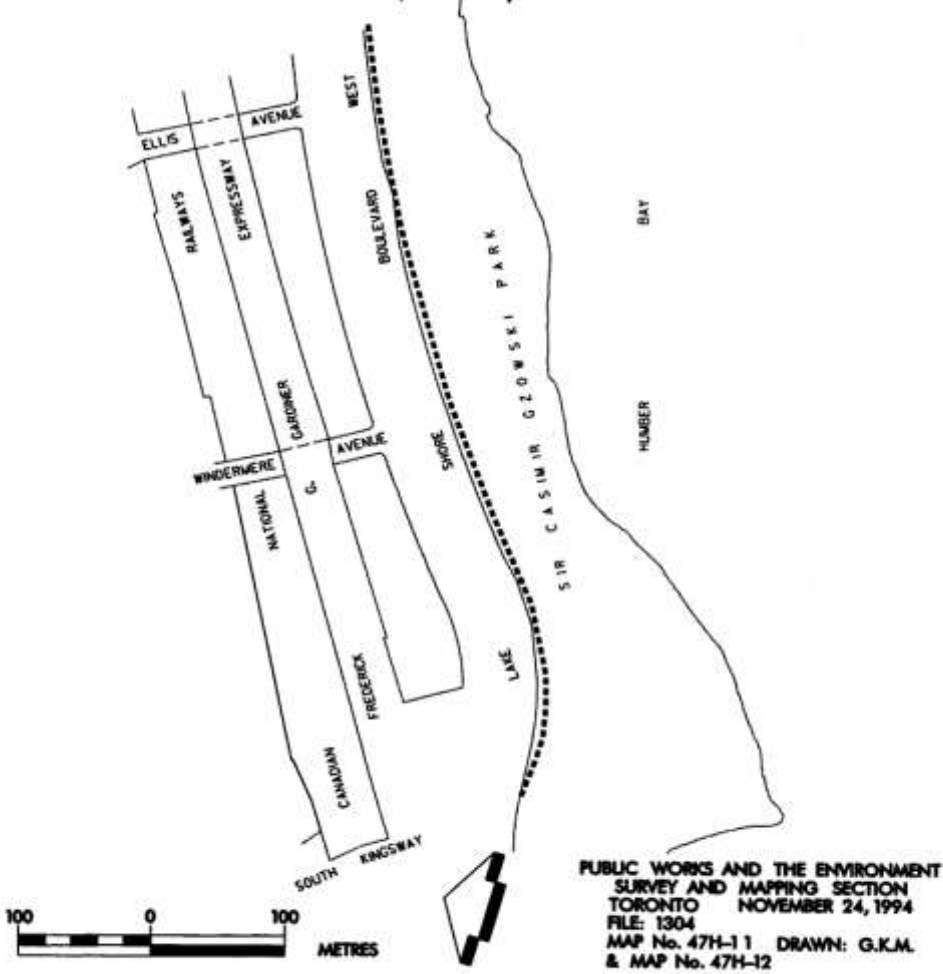

TORONTO MUNICIPAL CODE  
CHAPTER 886, FOOTPATHS, PEDESTRIAN WAYS, BICYCLE PATHS, BICYCLE LANES  
AND CYCLE TRACKS  
SCHEDULE A, FOOTPATHS

**Schedule A  
Footpaths**

Chapter 886

**SCHEDULE A  
FOOTPATHS  
Martin Goodman Trail Footpath  
( 1 of 16 )**

TORONTO MUNICIPAL CODE  
CHAPTER 886, FOOTPATHS, PEDESTRIAN WAYS, BICYCLE PATHS, BICYCLE LANES  
AND CYCLE TRACKS  
SCHEDULE A, FOOTPATHS

Chapter 886

**SCHEDULE A  
FOOTPATHS  
Martin Goodman Trail Footpath  
( 2 of 16 )**