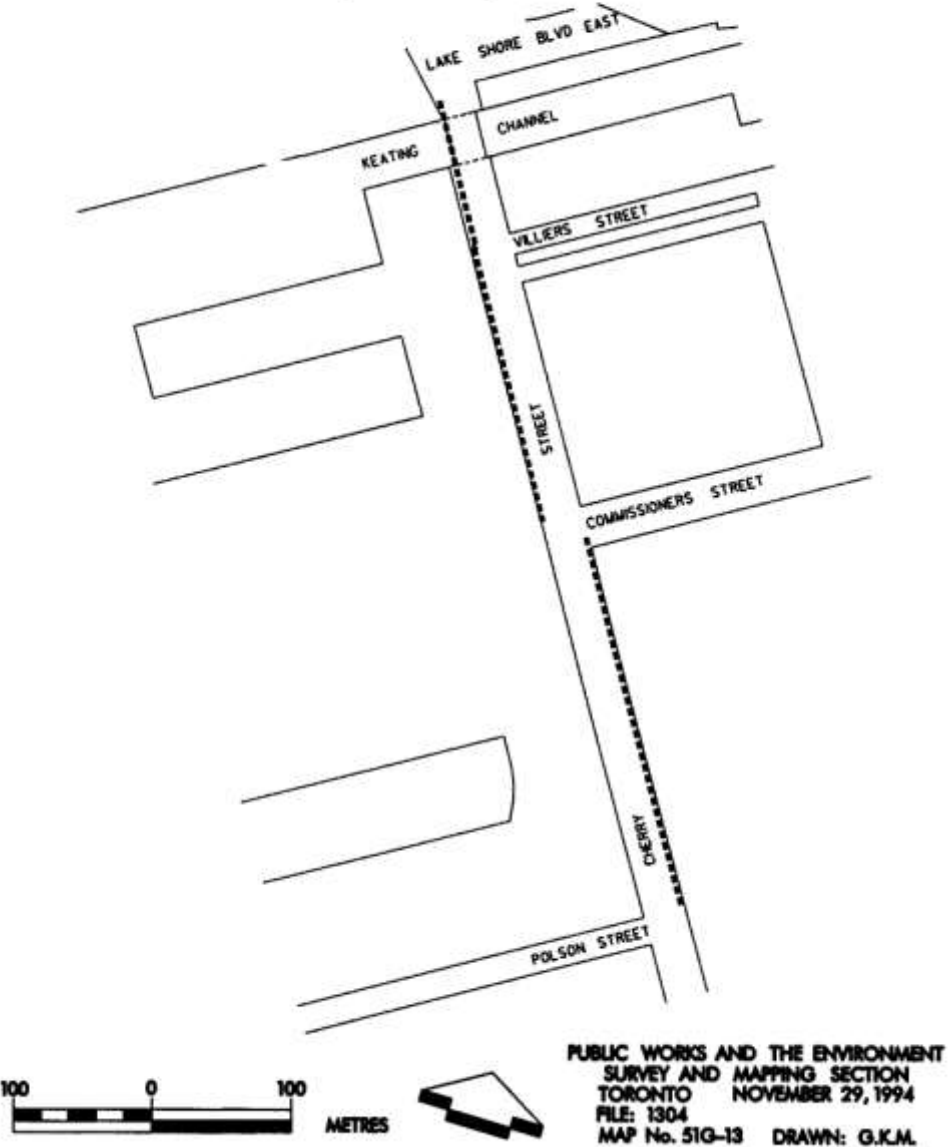

TORONTO MUNICIPAL CODE
CHAPTER 886, FOOTPATHS, PEDESTRIAN WAYS, BICYCLE PATHS, BICYCLE LANES
AND CYCLE TRACKS
SCHEDULE A, FOOTPATHS

Chapter 886

**SCHEDULE A
FOOTPATHS
Martin Goodman Trail Footpath
(13 of 16)**

**PUBLIC WORKS AND THE ENVIRONMENT
SURVEY AND MAPPING SECTION
TORONTO NOVEMBER 29, 1994
FILE: 1304
MAP No. 51G-13 DRAWN: G.K.M.**