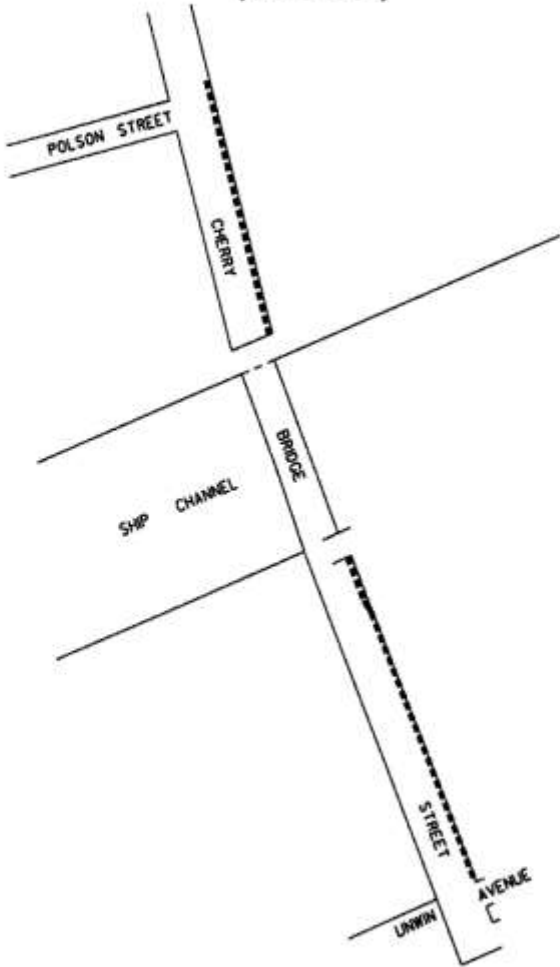

TORONTO MUNICIPAL CODE
CHAPTER 886, FOOTPATHS, PEDESTRIAN WAYS, BICYCLE PATHS, BICYCLE LANES
AND CYCLE TRACKS
SCHEDULE A, FOOTPATHS

Chapter 886

**SCHEDULE A
FOOTPATHS
Martin Goodman Trail Footpath
(14 of 16)**

PUBLIC WORKS AND THE ENVIRONMENT
SURVEY AND MAPPING SECTION
TORONTO NOVEMBER 29, 1994
FILE: 1304
MAP No. 51F-24 DRAWN: G.K.M.
& MAP No. 51G-13