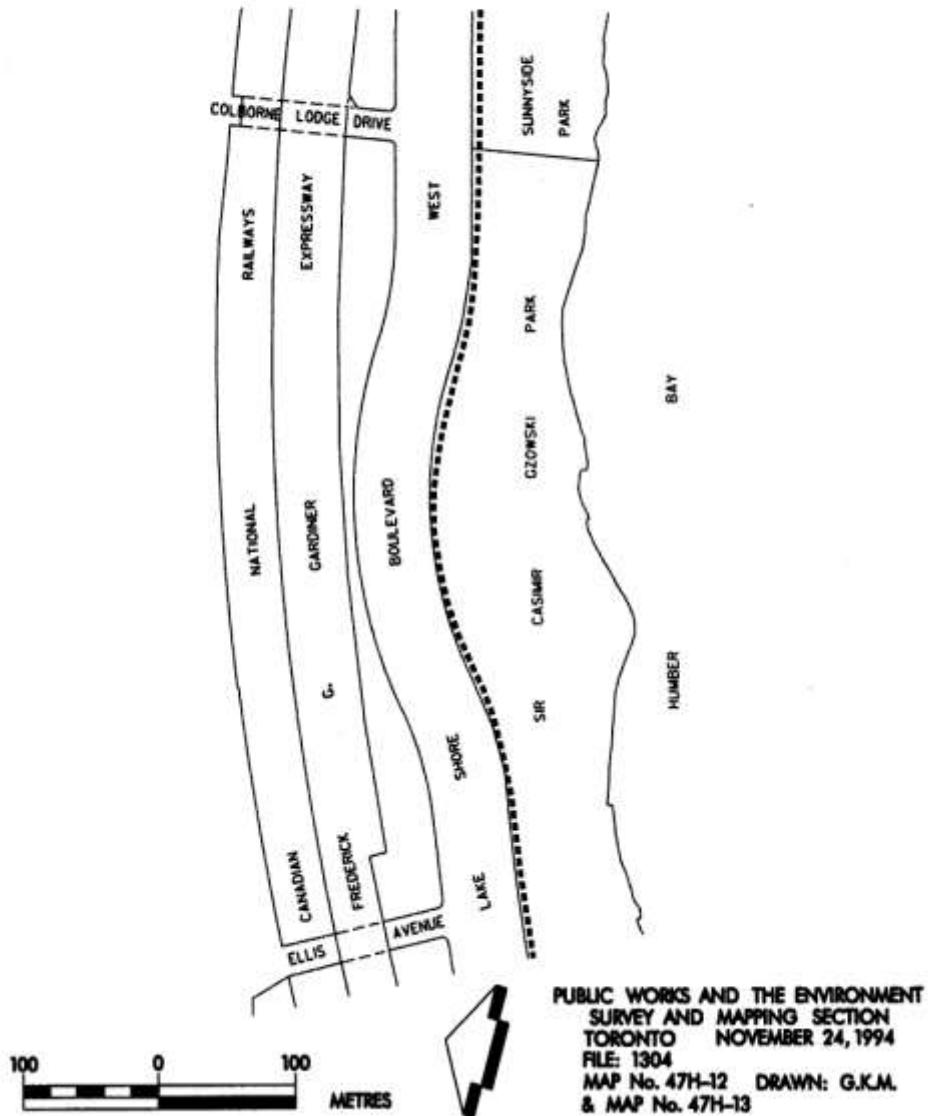

TORONTO MUNICIPAL CODE  
CHAPTER 886, FOOTPATHS, PEDESTRIAN WAYS, BICYCLE PATHS, BICYCLE LANES  
AND CYCLE TRACKS  
SCHEDULE A, FOOTPATHS

**Schedule A  
Footpaths**

Chapter 886

**SCHEDULE A  
FOOTPATHS  
Martin Goodman Trail Footpath  
( 1 of 16 )**

TORONTO MUNICIPAL CODE  
CHAPTER 886, FOOTPATHS, PEDESTRIAN WAYS, BICYCLE PATHS, BICYCLE LANES  
AND CYCLE TRACKS  
SCHEDULE A, FOOTPATHS

Chapter 886

**SCHEDULE A  
FOOTPATHS  
Martin Goodman Trail Footpath  
( 2 of 16 )**