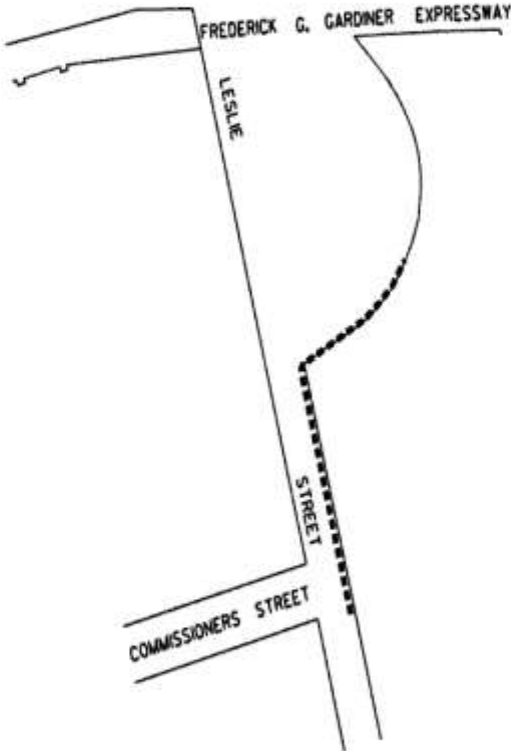

TORONTO MUNICIPAL CODE
CHAPTER 886, FOOTPATHS, PEDESTRIAN WAYS, BICYCLE PATHS, BICYCLE LANES
AND CYCLE TRACKS
SCHEDULE A, FOOTPATHS

Chapter 886

**SCHEDULE A
FOOTPATHS
Martin Goodman Trail Footpath
(16 of 16)**

**PUBLIC WORKS AND THE ENVIRONMENT
SURVEY AND MAPPING SECTION
TORONTO NOVEMBER 29, 1994
FILE: 1304
MAP No. 52G-13 DRAWN: G.K.M.
& MAP Nos. 52G-24, 53G-21**