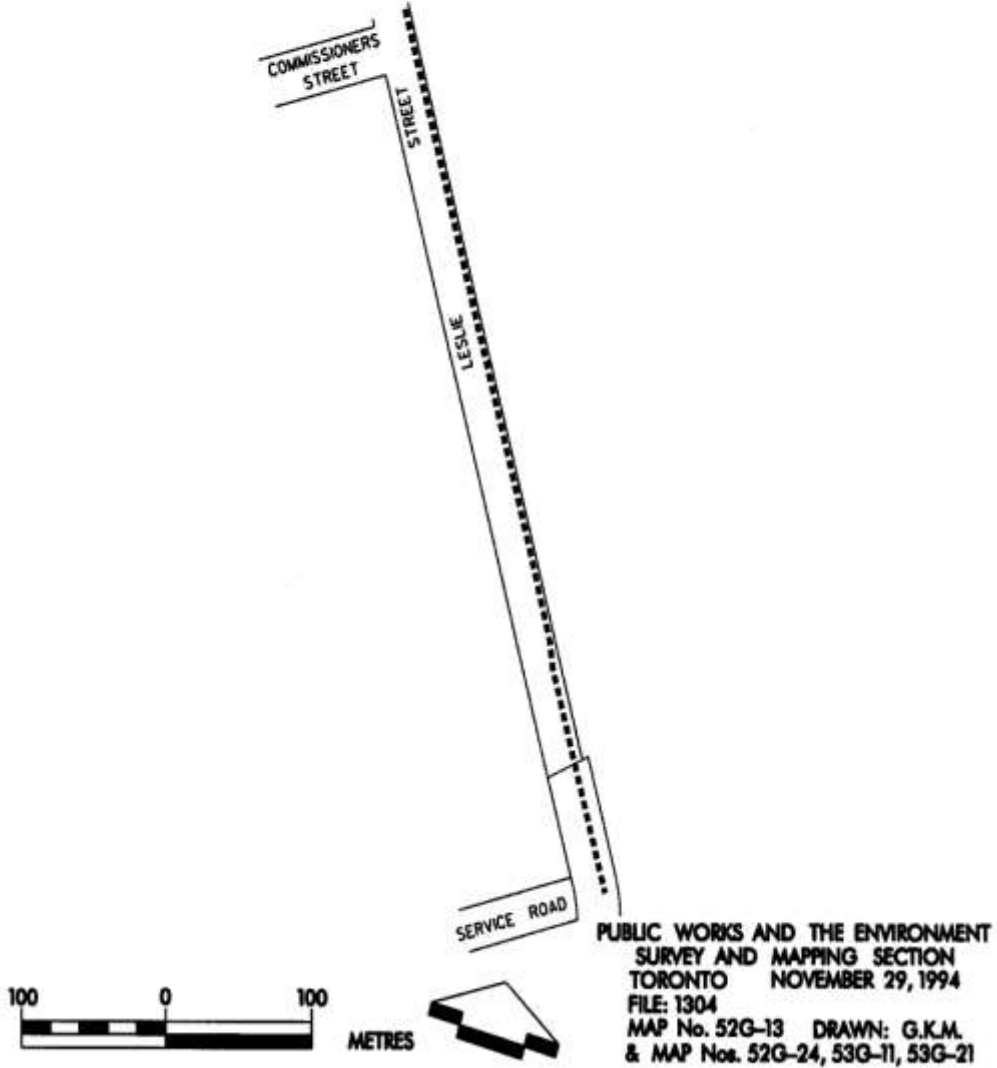

TORONTO MUNICIPAL CODE
CHAPTER 886, FOOTPATHS, PEDESTRIAN WAYS, BICYCLE PATHS, BICYCLE LANES
AND CYCLE TRACKS
SCHEDULE A, FOOTPATHS

Chapter 886

**SCHEDULE A
FOOTPATHS
Martin Goodman Trail Footpath
(15 of 16)**

**PUBLIC WORKS AND THE ENVIRONMENT
SURVEY AND MAPPING SECTION
TORONTO NOVEMBER 29, 1994
FILE: 1304
MAP No. 52G-13 DRAWN: G.K.M.
& MAP Nos. 52G-24, 53G-11, 53G-21**