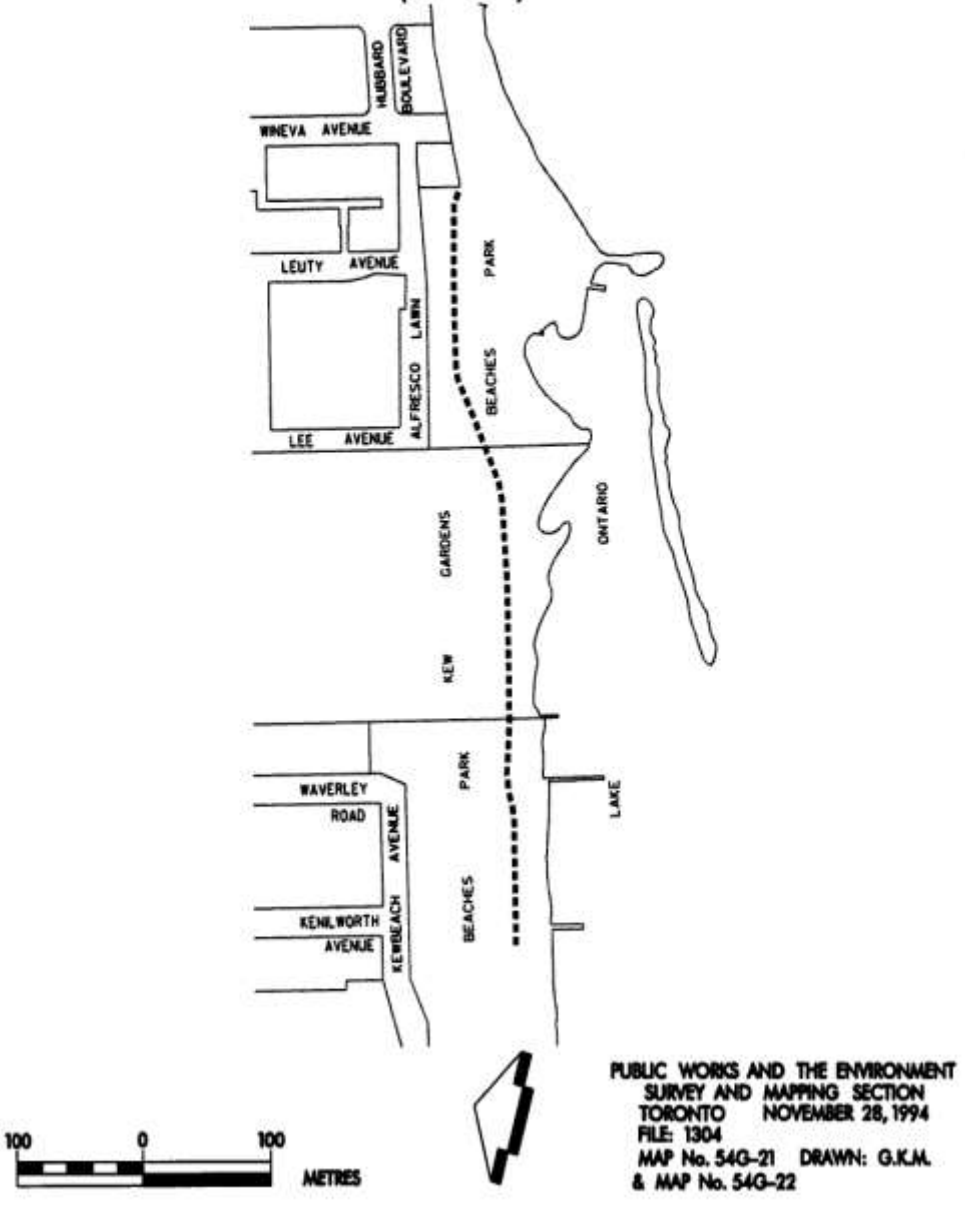

TORONTO MUNICIPAL CODE
CHAPTER 886, FOOTPATHS, PEDESTRIAN WAYS, BICYCLE PATHS, BICYCLE LANES
AND CYCLE TRACKS
SCHEDULE A, FOOTPATHS

Chapter 886

**SCHEDULE A
FOOTPATHS
Martin Goodman Trail Footpath
(8 of 16)**