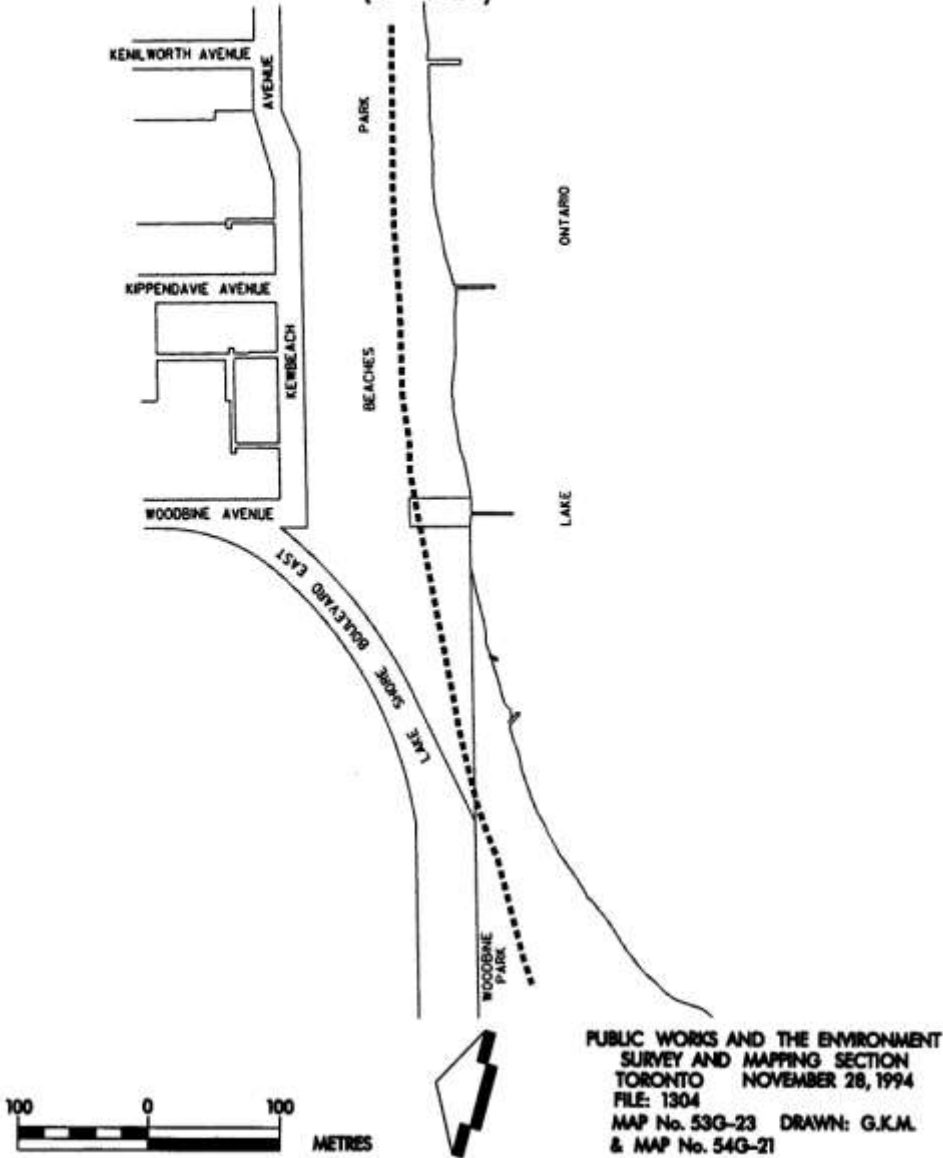

TORONTO MUNICIPAL CODE
CHAPTER 886, FOOTPATHS, PEDESTRIAN WAYS, BICYCLE PATHS, BICYCLE LANES
AND CYCLE TRACKS
SCHEDULE A, FOOTPATHS

Chapter 886

**SCHEDULE A
FOOTPATHS
Martin Goodman Trail Footpath
(7 of 16)**