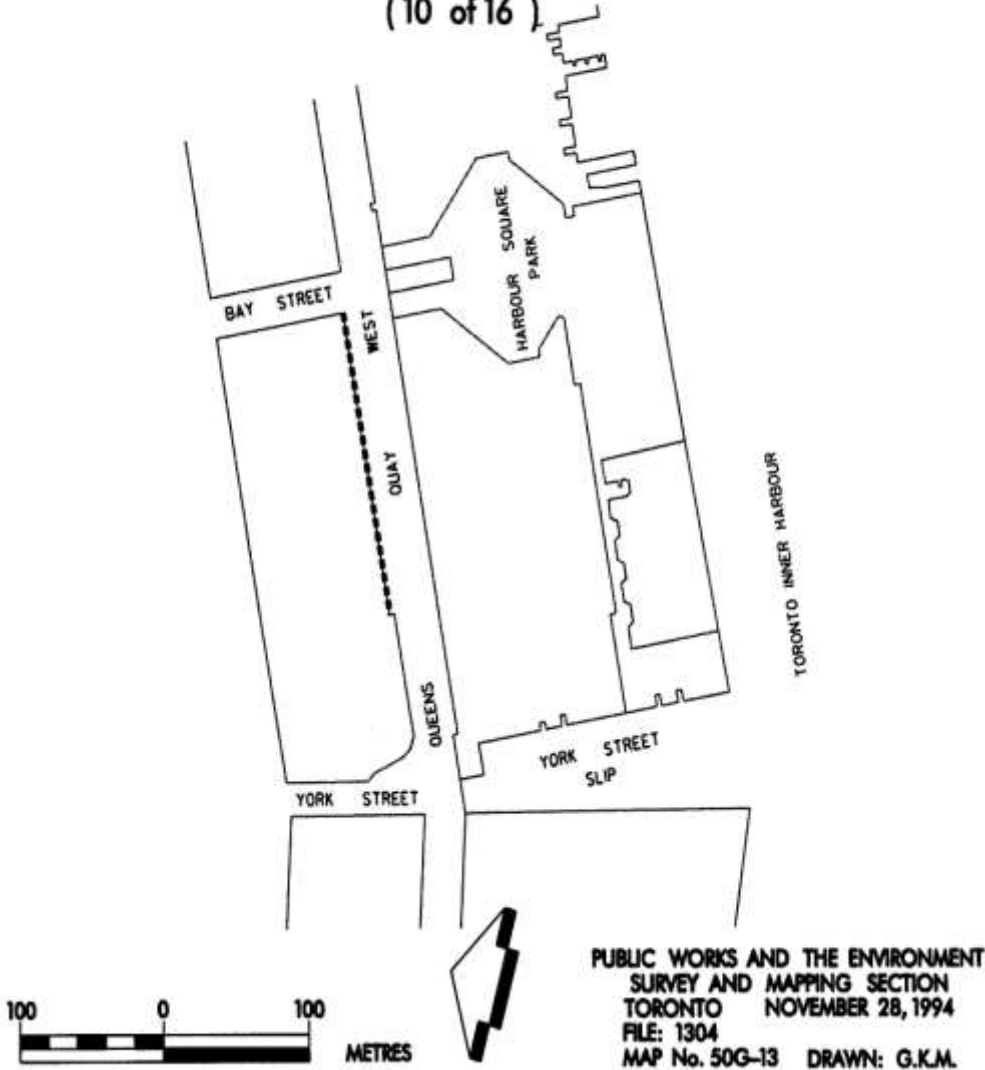

TORONTO MUNICIPAL CODE
CHAPTER 886, FOOTPATHS, PEDESTRIAN WAYS, BICYCLE PATHS, BICYCLE LANES
AND CYCLE TRACKS
SCHEDULE A, FOOTPATHS

Chapter 886

**SCHEDULE A
FOOTPATHS**
Martin Goodman Trail Footpath
(10 of 16)