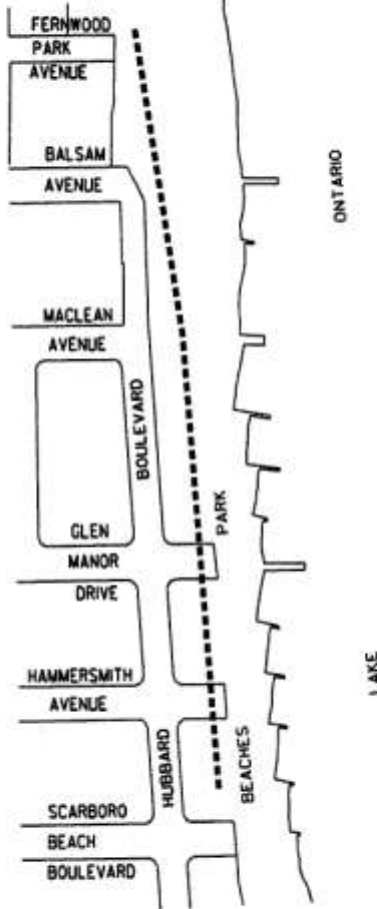

TORONTO MUNICIPAL CODE  
CHAPTER 886, FOOTPATHS, PEDESTRIAN WAYS, BICYCLE PATHS, BICYCLE LANES  
AND CYCLE TRACKS  
SCHEDULE A, FOOTPATHS

Chapter 886

**SCHEDULE A  
FOOTPATHS  
Martin Goodman Trail Footpath  
( 7 of 16 )**

TORONTO MUNICIPAL CODE  
CHAPTER 886, FOOTPATHS, PEDESTRIAN WAYS, BICYCLE PATHS, BICYCLE LANES  
AND CYCLE TRACKS  
SCHEDULE A, FOOTPATHS

Chapter 886

**SCHEDULE A  
FOOTPATHS  
Martin Goodman Trail Footpath  
( 8 of 16 )**

TORONTO MUNICIPAL CODE  
CHAPTER 886, FOOTPATHS, PEDESTRIAN WAYS, BICYCLE PATHS, BICYCLE LANES  
AND CYCLE TRACKS  
SCHEDULE A, FOOTPATHS

Chapter 886

**SCHEDULE A  
FOOTPATHS  
Martin Goodman Trail Footpath  
( 9 of 16 )**