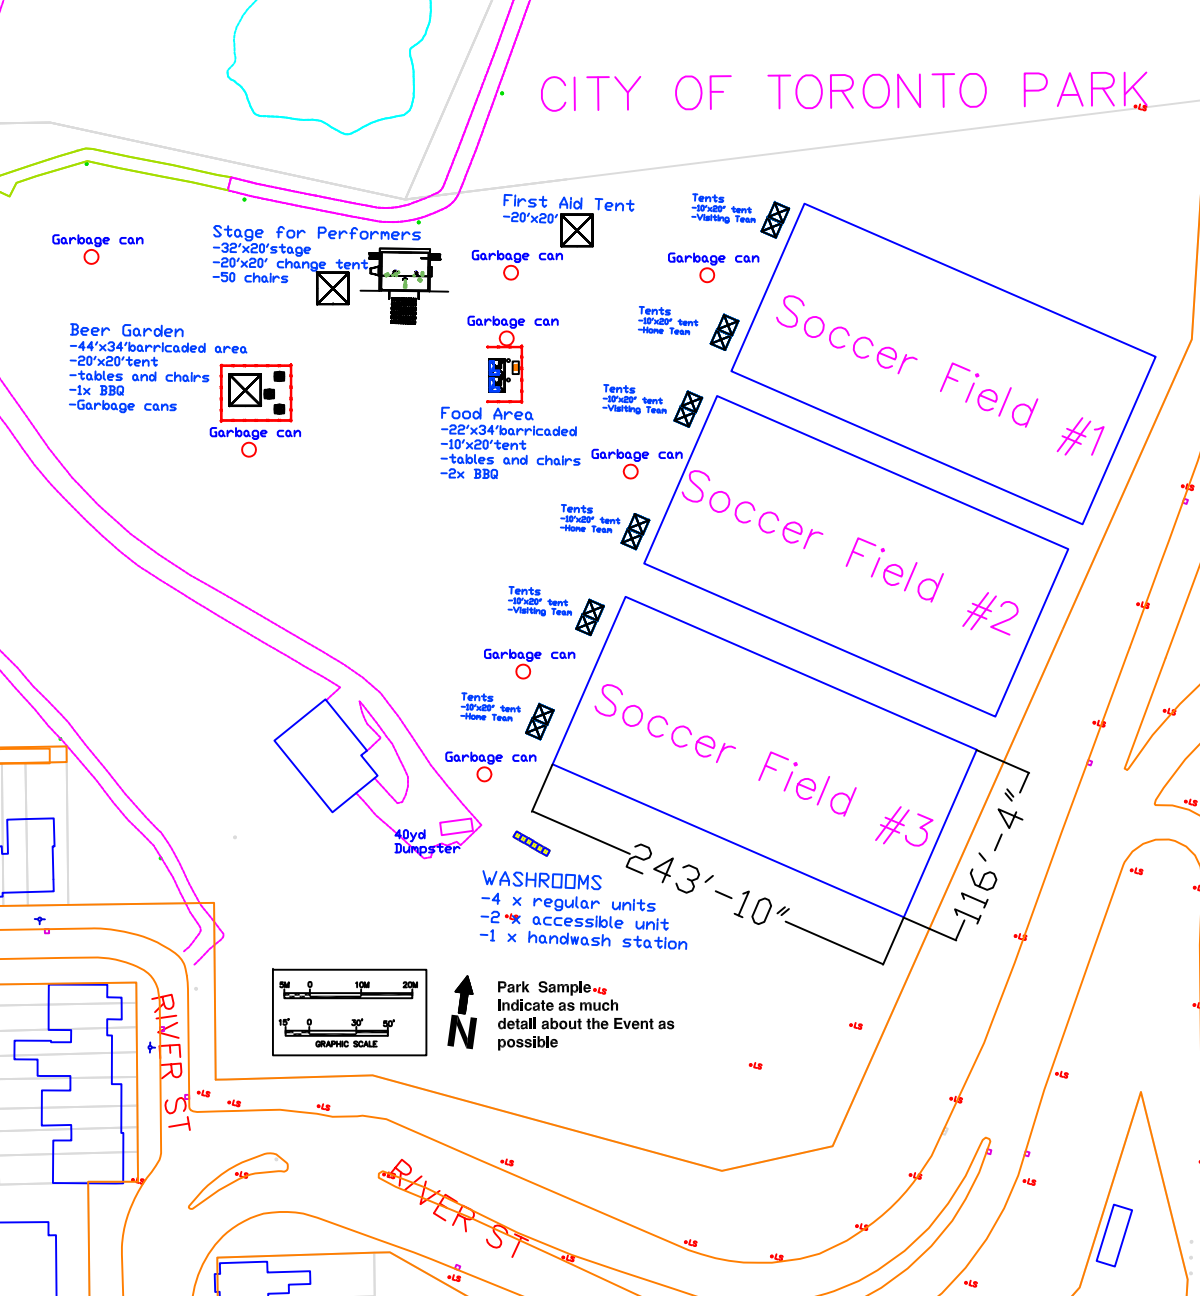

# CITY OF TORONTO PARK

Garbage can

Stage for Performers  
-32'x20' stage  
-20'x20' change tent  
-50 chairs

First Aid Tent  
-20'x20'

Garbage can

Tents  
-10'x20' tent  
-Visiting Team

Beer Garden  
-44'x34' barricaded area  
-20'x20' tent  
-tables and chairs  
-1x BBQ  
-Garbage cans

Garbage can

Garbage can

Tents  
-Fraser tent  
-Home Team

Food Area  
-22'x34' barricaded  
-10'x20' tent  
-tables and chairs  
-2x BBQ

Tents  
-10'x20' tent  
-Visiting Team

Garbage can

Tents  
-10'x20' tent  
-Home Team

Tents  
-10'x20' tent  
-Visiting Team

Garbage can

Tents  
-10'x20' tent  
-Home Team

Garbage can

40yd  
Dumpster

WASHROOMS  
-4 x regular units  
-2 x accessible unit  
-1 x handwash station

Park Sample  
Indicate as much  
detail about the Event as  
possible

RIVER ST

RIVER ST