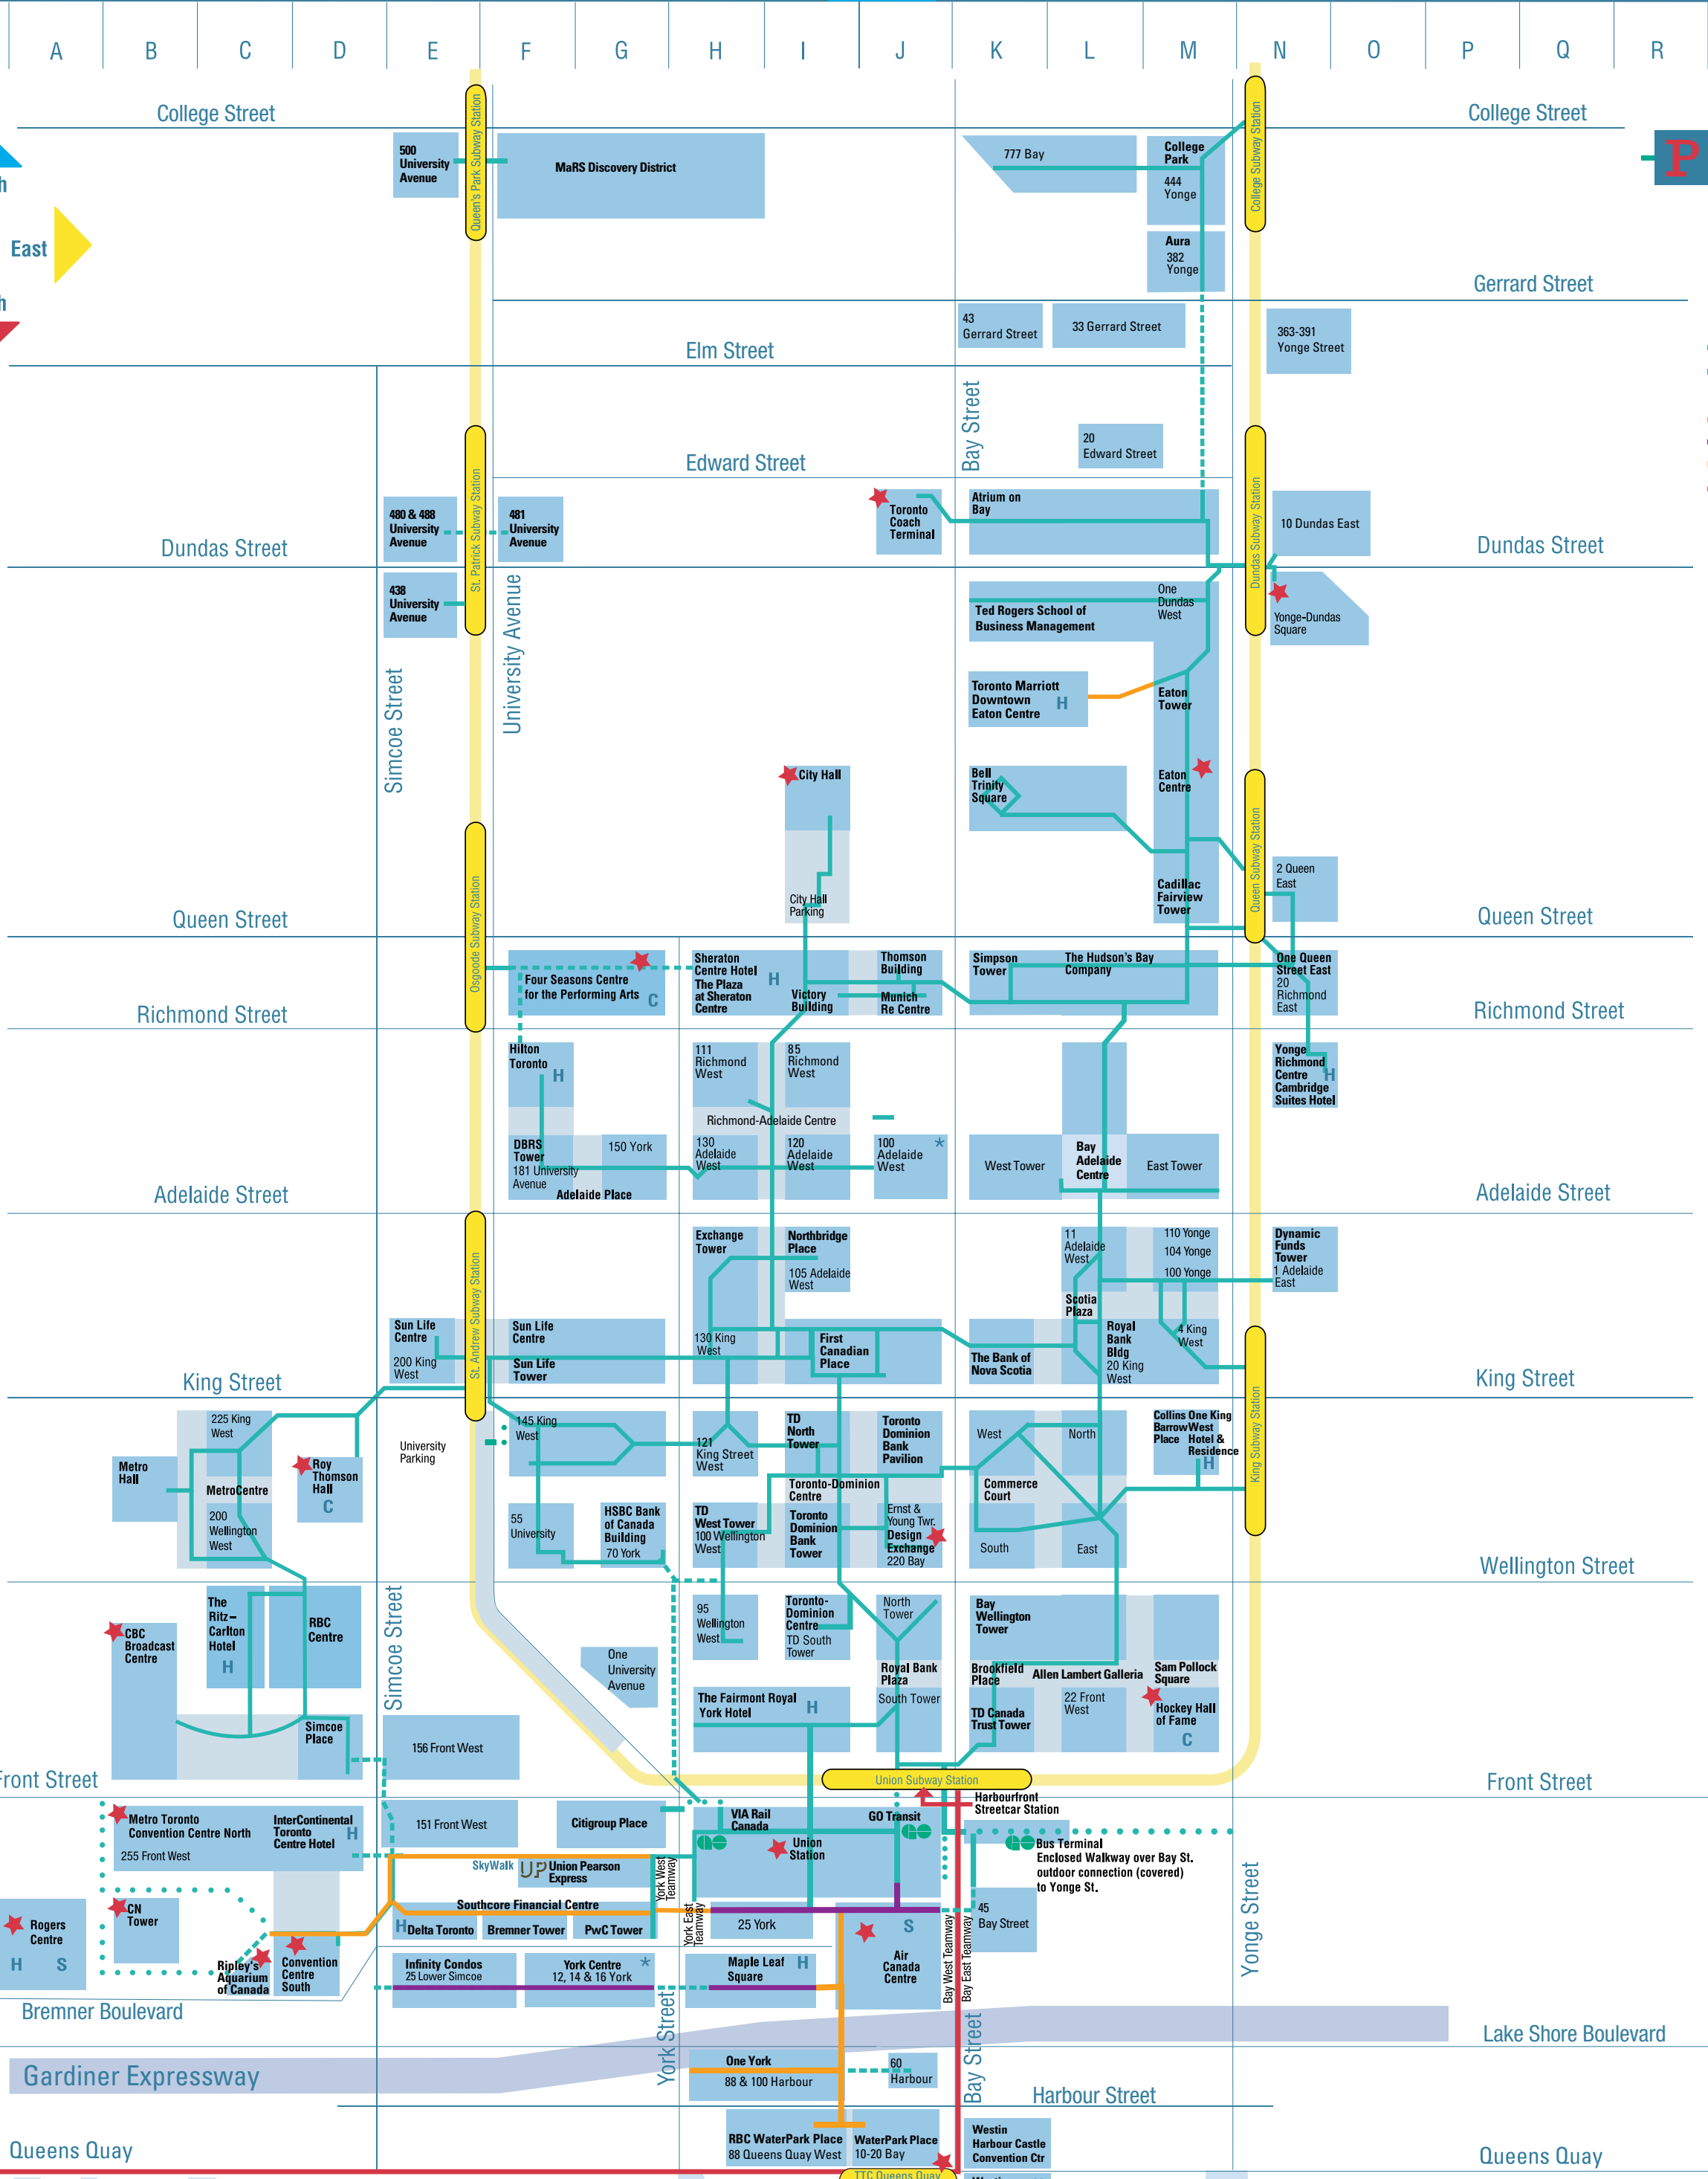

Toronto's Downtown Underground Pedestrian Walkway

1. **Legend**
2. Enclosed Walkway
   - - - Future Walkway
   - · · Walkway Outdoor Connection
   - Above Grade
   - At Grade
   - Subway
   - LRT
   - Building Under Construction
   - H Hotel
   - C Cultural Building
   - S Sports Venue
   - ★ Major Attractions

W

E

1
2
3
4
5
6
7
8
9
10
11
12
13
14
15
16
17
18
19
20
21
22

A B C D E F G H I J K L M N O P Q R

College Street

College Street

Dundas Street

Dundas Street

Queen Street

Queen Street

Richmond Street

Richmond Street

Adelaide Street

Adelaide Street

King Street

King Street

Wellington Street

Wellington Street

Front Street

Front Street

Bremner Boulevard

Lake Shore Boulevard

Gardiner Expressway

Queens Quay

Queens Quay