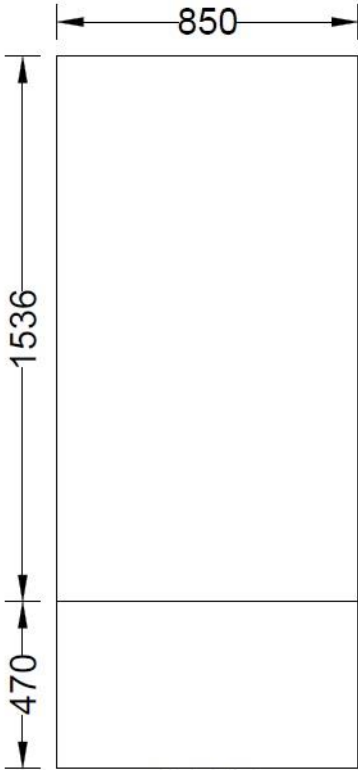

# TRAFFIC SIGNAL CABINET DIMENSIONS

ALL DIMENSIONS ARE IN MILLIMETERS UNLESS OTHERWISE NOTED

TOP

SIDE

FRONT

SIDE

BACK