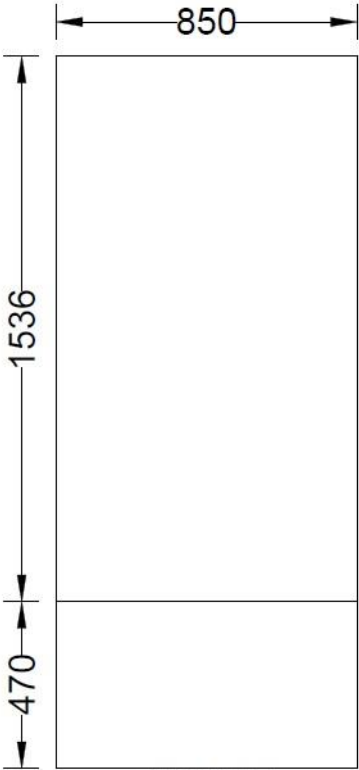

# TRAFFIC SIGNAL CABINET DIMENSIONS

ALL DIMENSIONS ARE IN MILLIMETERS UNLESS OTHERWISE NOTED

TOP

SIDE

FRONT

SIDE

BACK