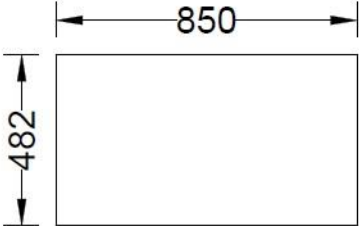

# TRAFFIC SIGNAL CABINET DIMENSIONS

ALL DIMENSIONS ARE IN MILLIMETERS UNLESS OTHERWISE NOTED

TOP

SIDE

FRONT

SIDE

BACK