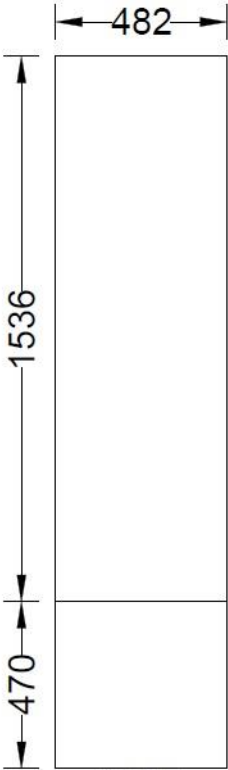

# TRAFFIC SIGNAL CABINET DIMENSIONS

ALL DIMENSIONS ARE IN MILLIMETERS UNLESS OTHERWISE NOTED

TOP

SIDE

FRONT

SIDE

BACK