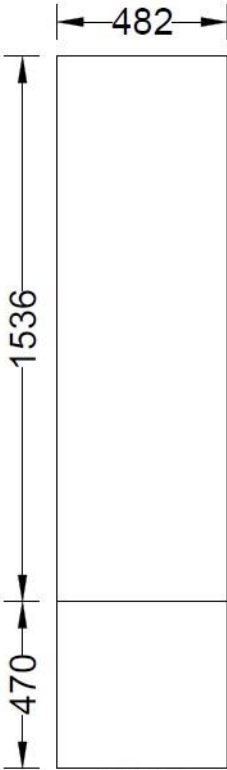

# TRAFFIC SIGNAL CABINET DIMENSIONS

ALL DIMENSIONS ARE IN MILLIMETERS UNLESS OTHERWISE NOTED

TOP

SIDE

FRONT

SIDE

BACK