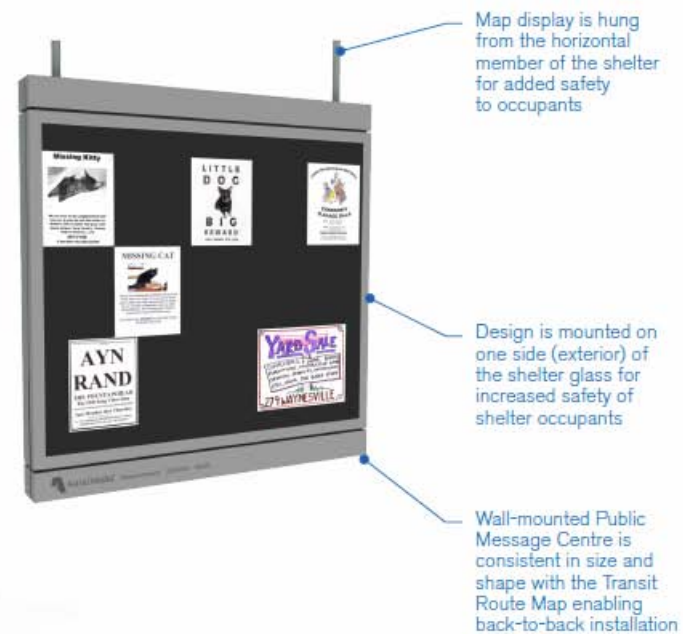

TTY customers: 416-338-0TTY (0889)

Website: www.toronto.ca/311

Public Message Centre

Construction Start: 2008

20-Year Quantity: 500 Free-standing units

2000 units mounted on Transit Shelters

- Custom cast top panel bearing BIA/district logo and name
- Curved structure co-ordinates in form with the InfoToGo Column
- Modular components can be individually replaced in response to possible vandalism or accidental damage
- Rubber surface inserts into frame for additional safety and resistance to vandalism
- Vertical post coordinates with other street furniture elements
- Custom base plate cover caps conceal all mounting hardware
- Vertical divider prevents information larger than letter or tabloid formats to be posted
- Durable vulcanized recycled rubber posting surface
- Structure raised for additional street safety

beautifulstreetsbeautifulcity

- Map display is hung from the horizontal member of the shelter for added safety to occupants
- Design is mounted on one side (exterior) of the shelter glass for increased safety of shelter occupants
- Wall-mounted Public Message Centre is consistent in size and shape with the Transit Route Map enabling back-to-back installation