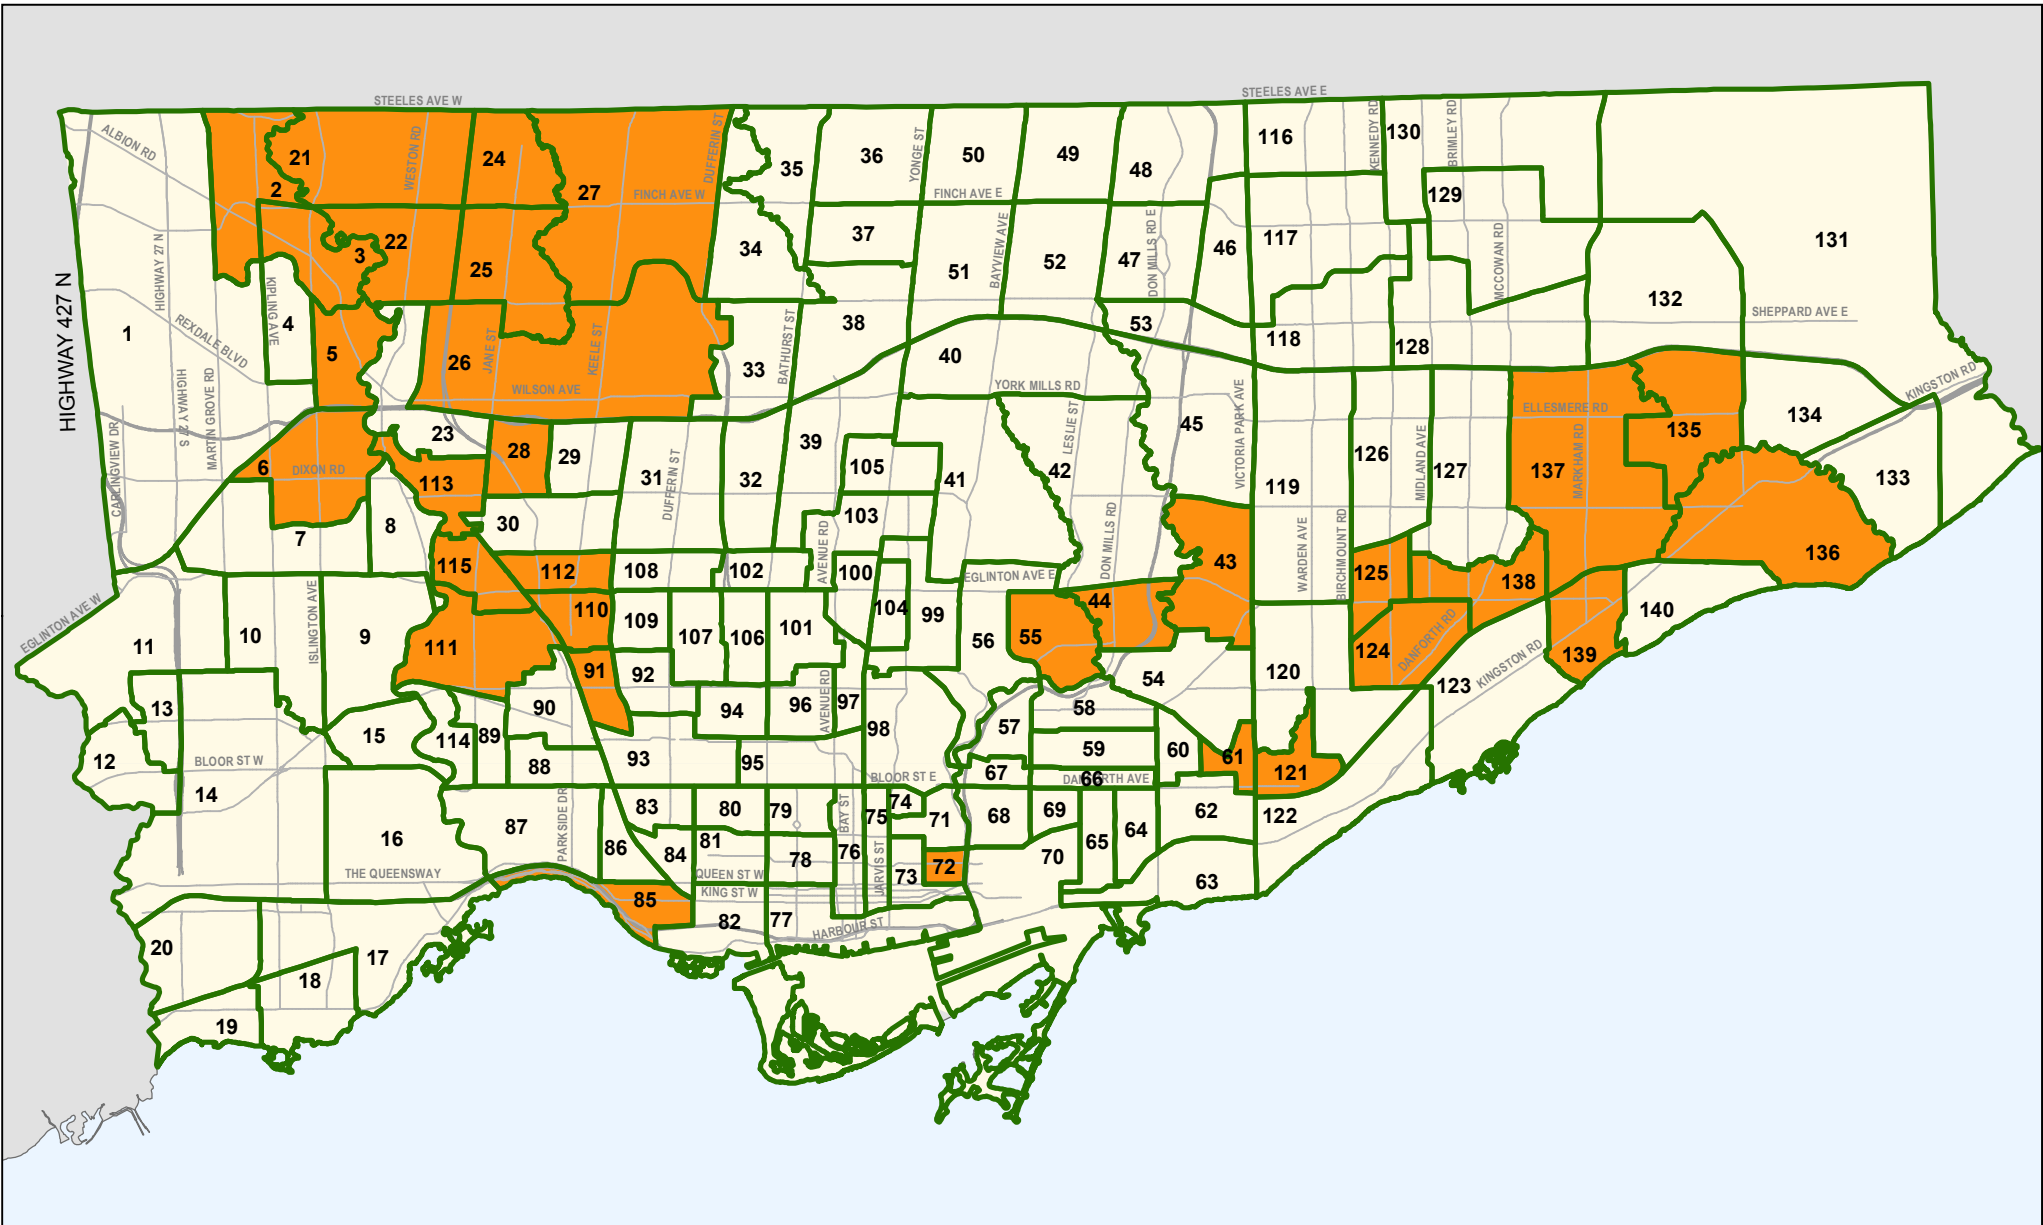

Neighbourhood Improvement Areas

Legend

- Neighbourhood Improvement Area
- Neighbourhood Boundary

- Numbers indicate the neighbourhood number.
- Major Arterial Street
- Expressway

0 1 2 3 4
 Km

Source: City of Toronto, Social Policy Analysis & Research.