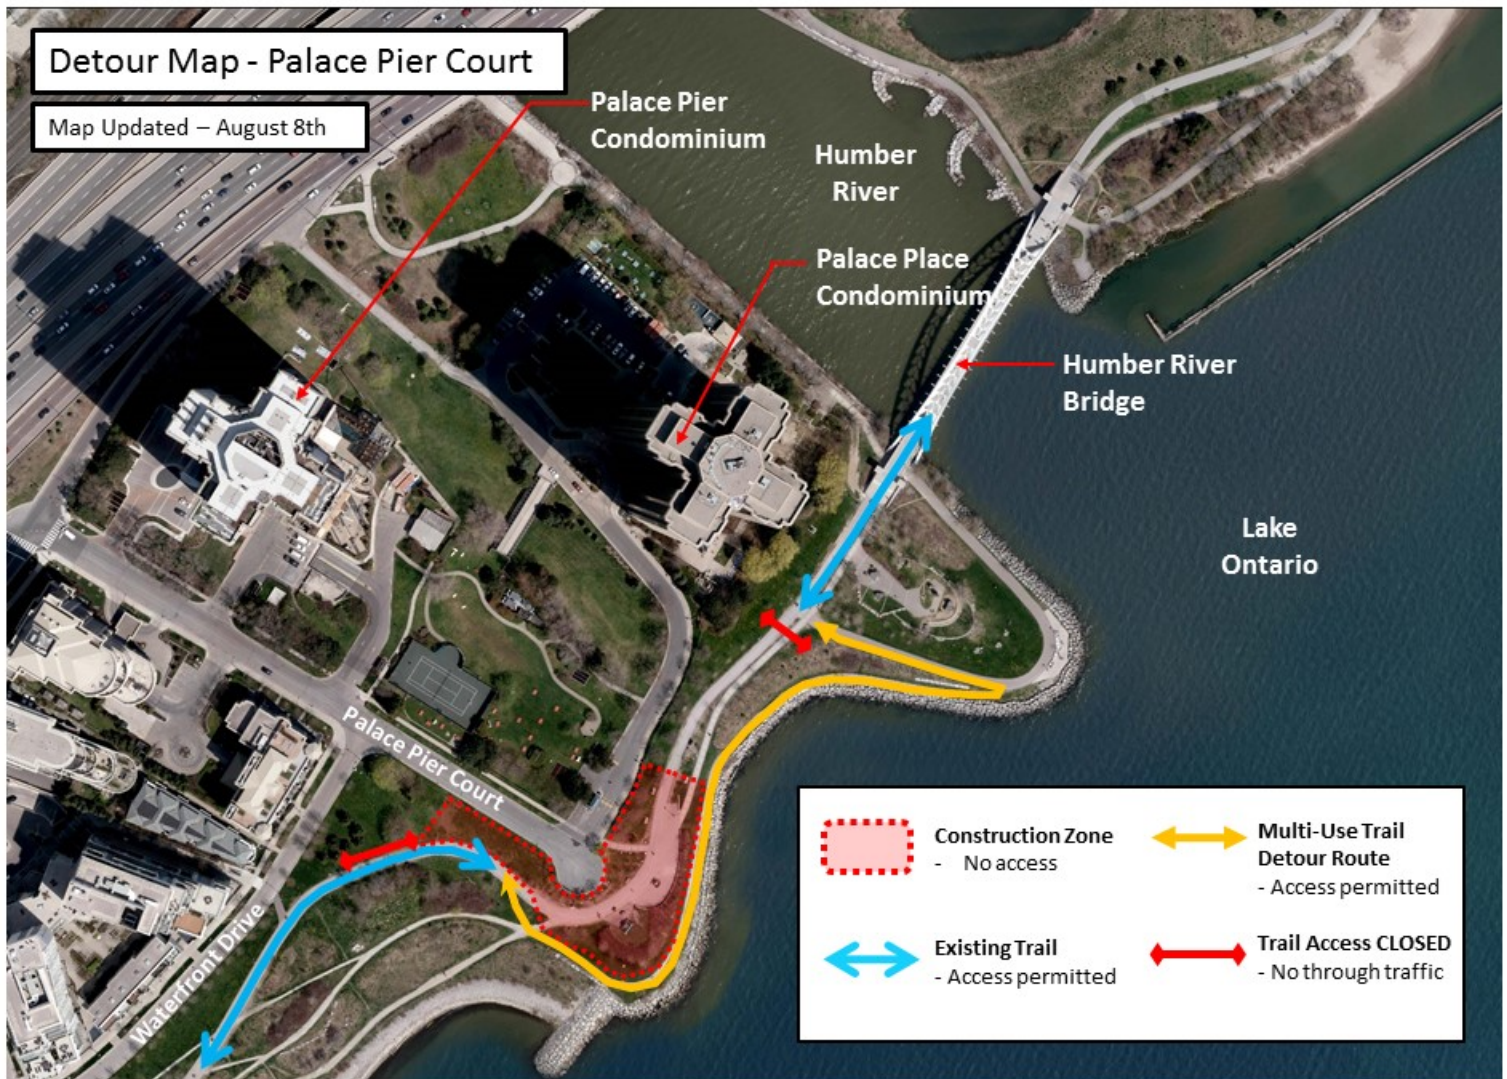

We're making changes to serve you better.

Humber Bay Shores Park - Trail Detour at Palace Pier Court

The Waterfront Trail through other areas of the park will remain open for public use during construction. Alternate access around the construction areas will be provided. See map for detour routes.