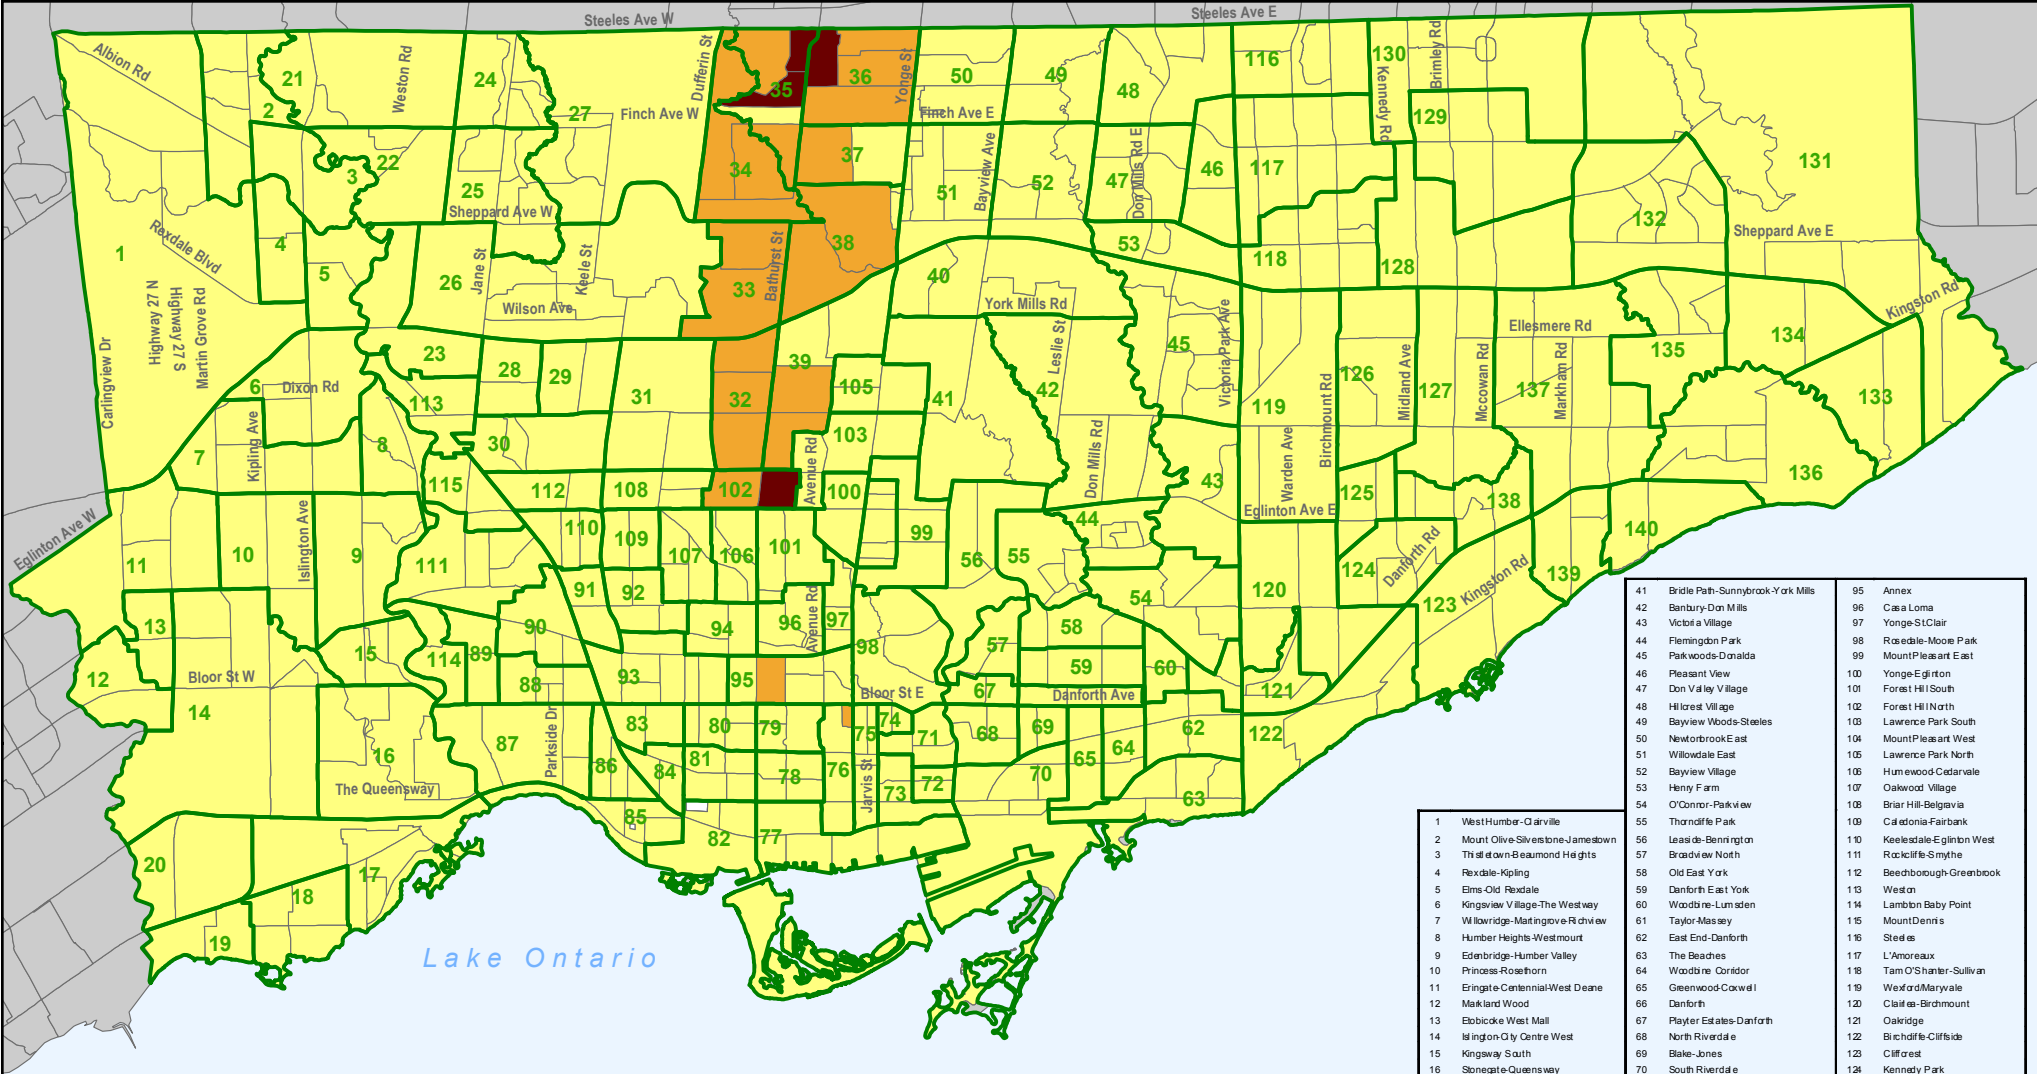

# Language Spoken Most Often at Home - Hebrew

By Census Tract

**Legend**

**Hebrew**

- 0 - 15
- 16 - 70
- 71 - 150
- No Data
- Neighbourhood Boundary

Source: Statistics Canada, Census 2011; City of Toronto.