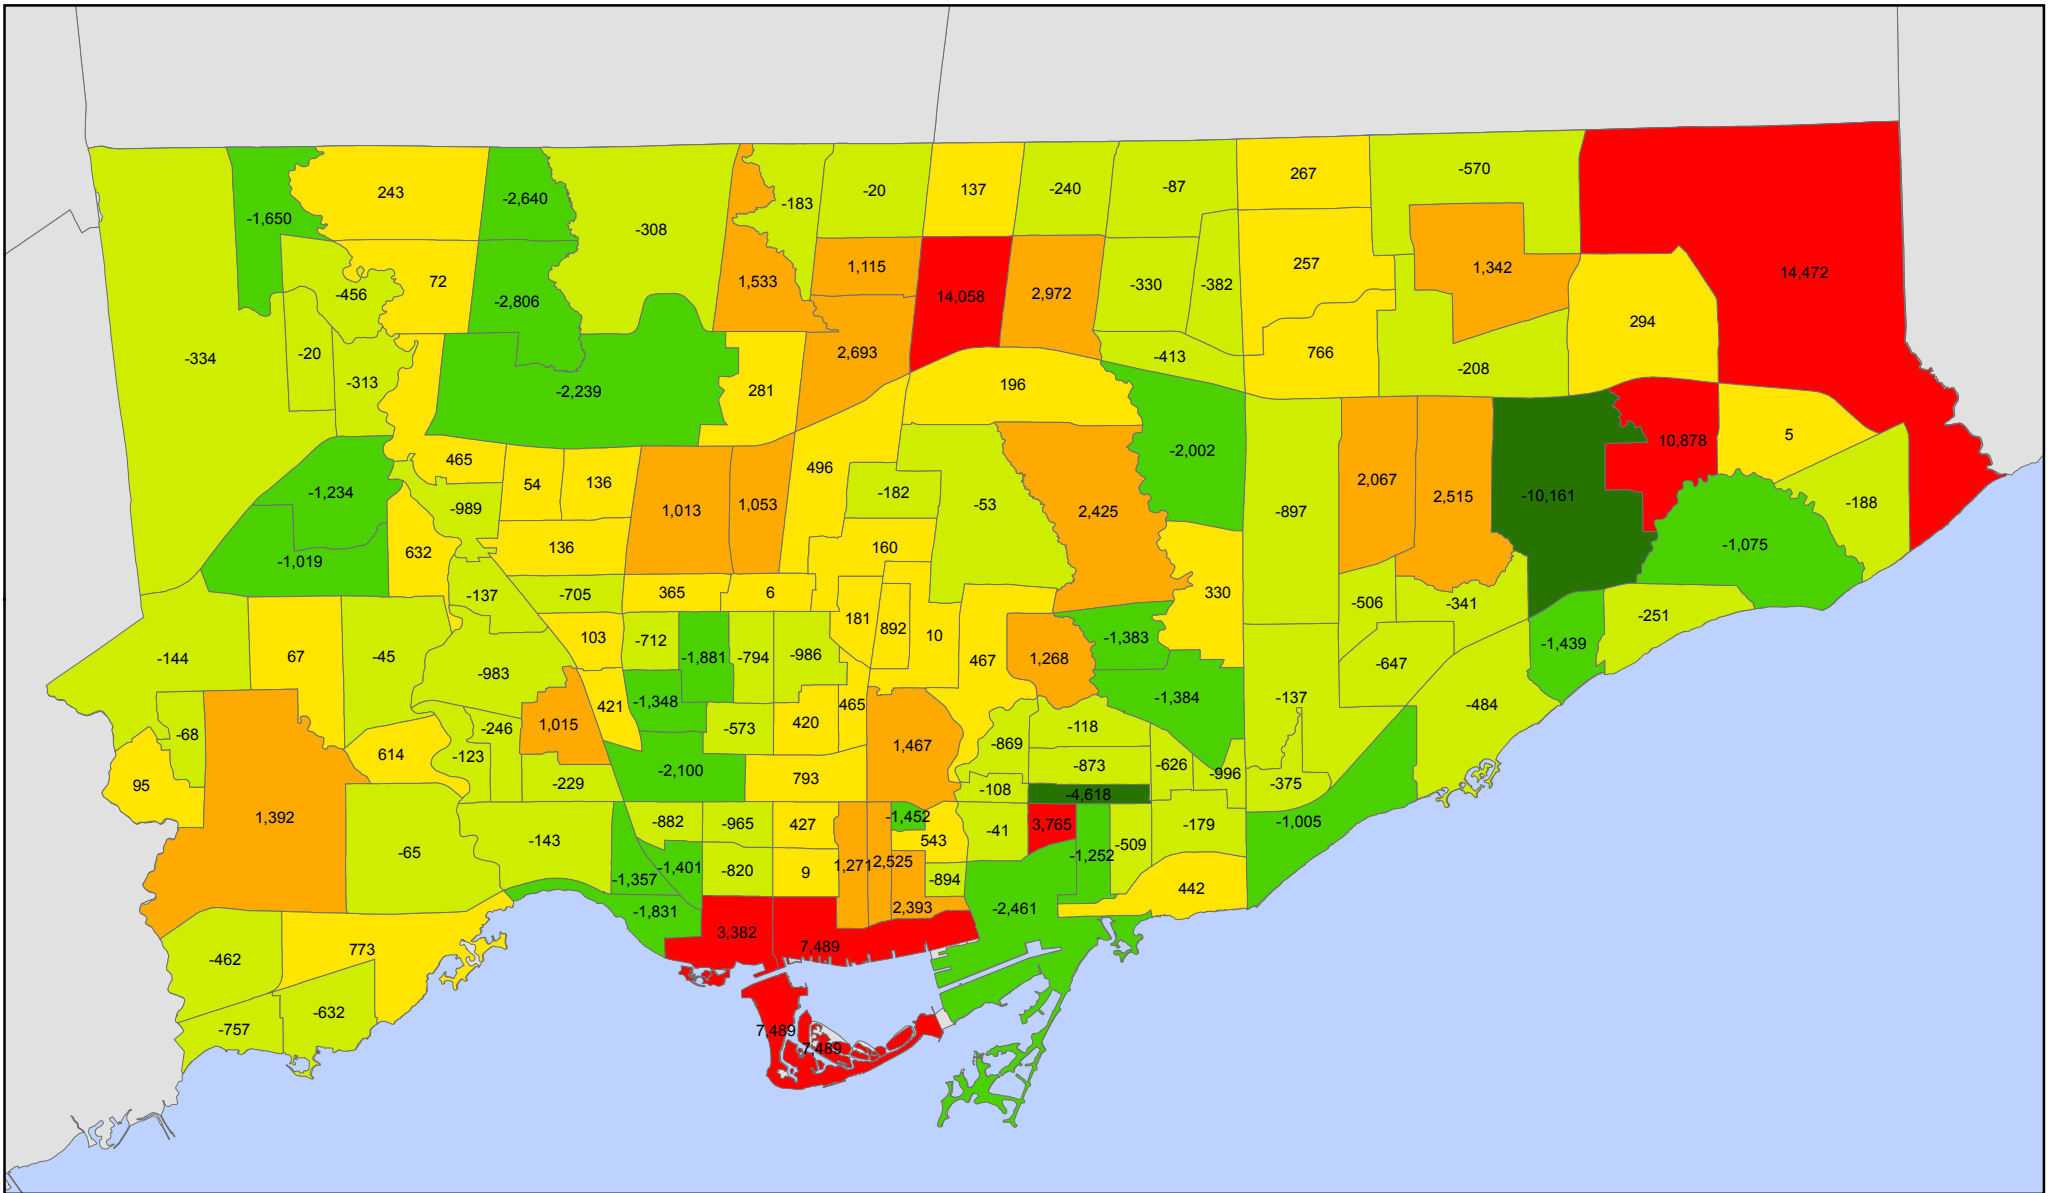

Population Change 2001-2006

By Neighbourhood

Legend

Population Change 2001-2006

Green = Decrease, Red=Increase

Source: Statistics Canada, Census 2006; City of Toronto.

Copyright (c) 2007 City of Toronto. All Rights Reserved.
 Published: March 2007
 Prepared by: Social Policy Analysis & Research
 Contact: spar@toronto.ca