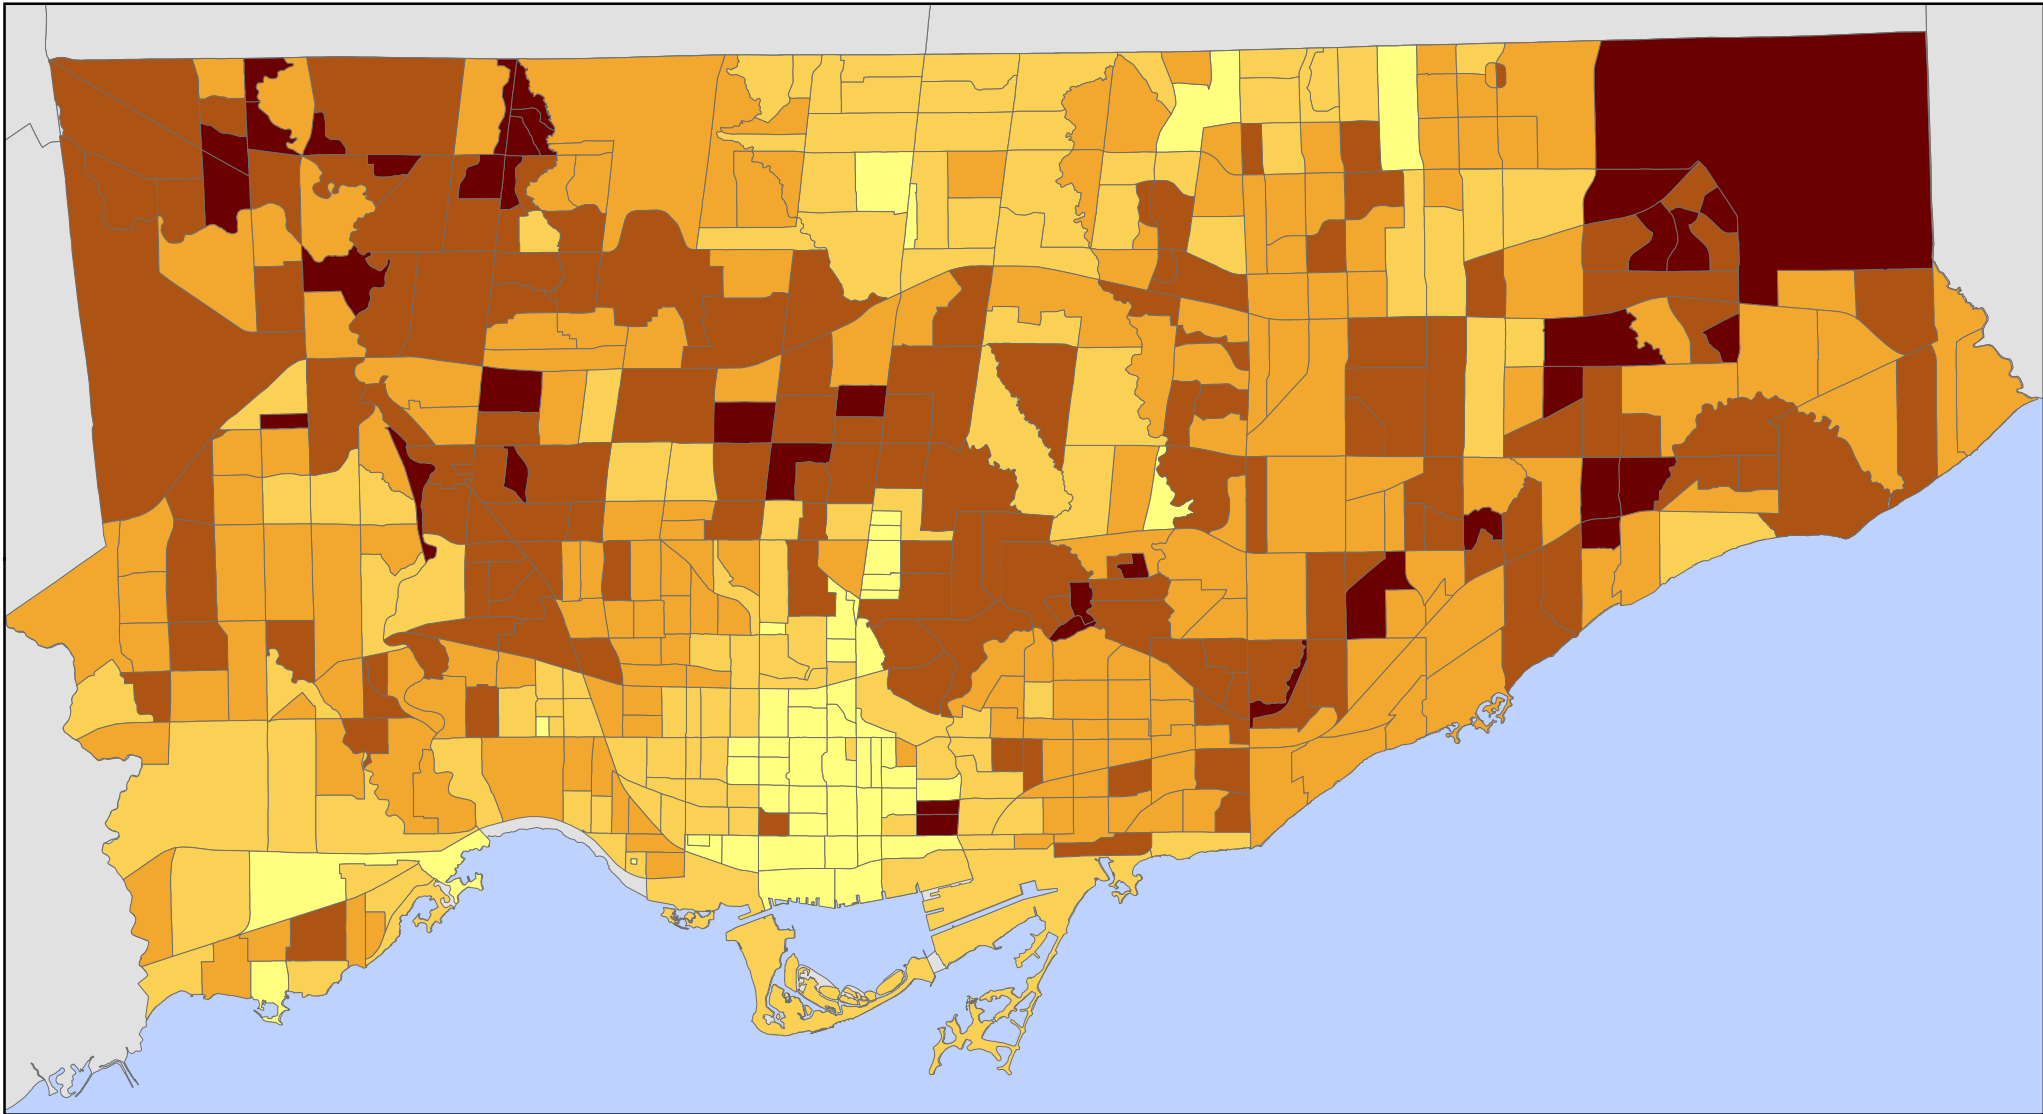

Concentration of Children 2006

By Census Tract

Legend

Children as a % of Total Population (0-14 years, by Census Tract)

Source: Statistics Canada, Census 2006; City of Toronto.

Copyright (c) 2007 City of Toronto. All Rights Reserved.
Published: July 2007
Prepared by: Social Policy Analysis & Research
Contact: spar@toronto.ca