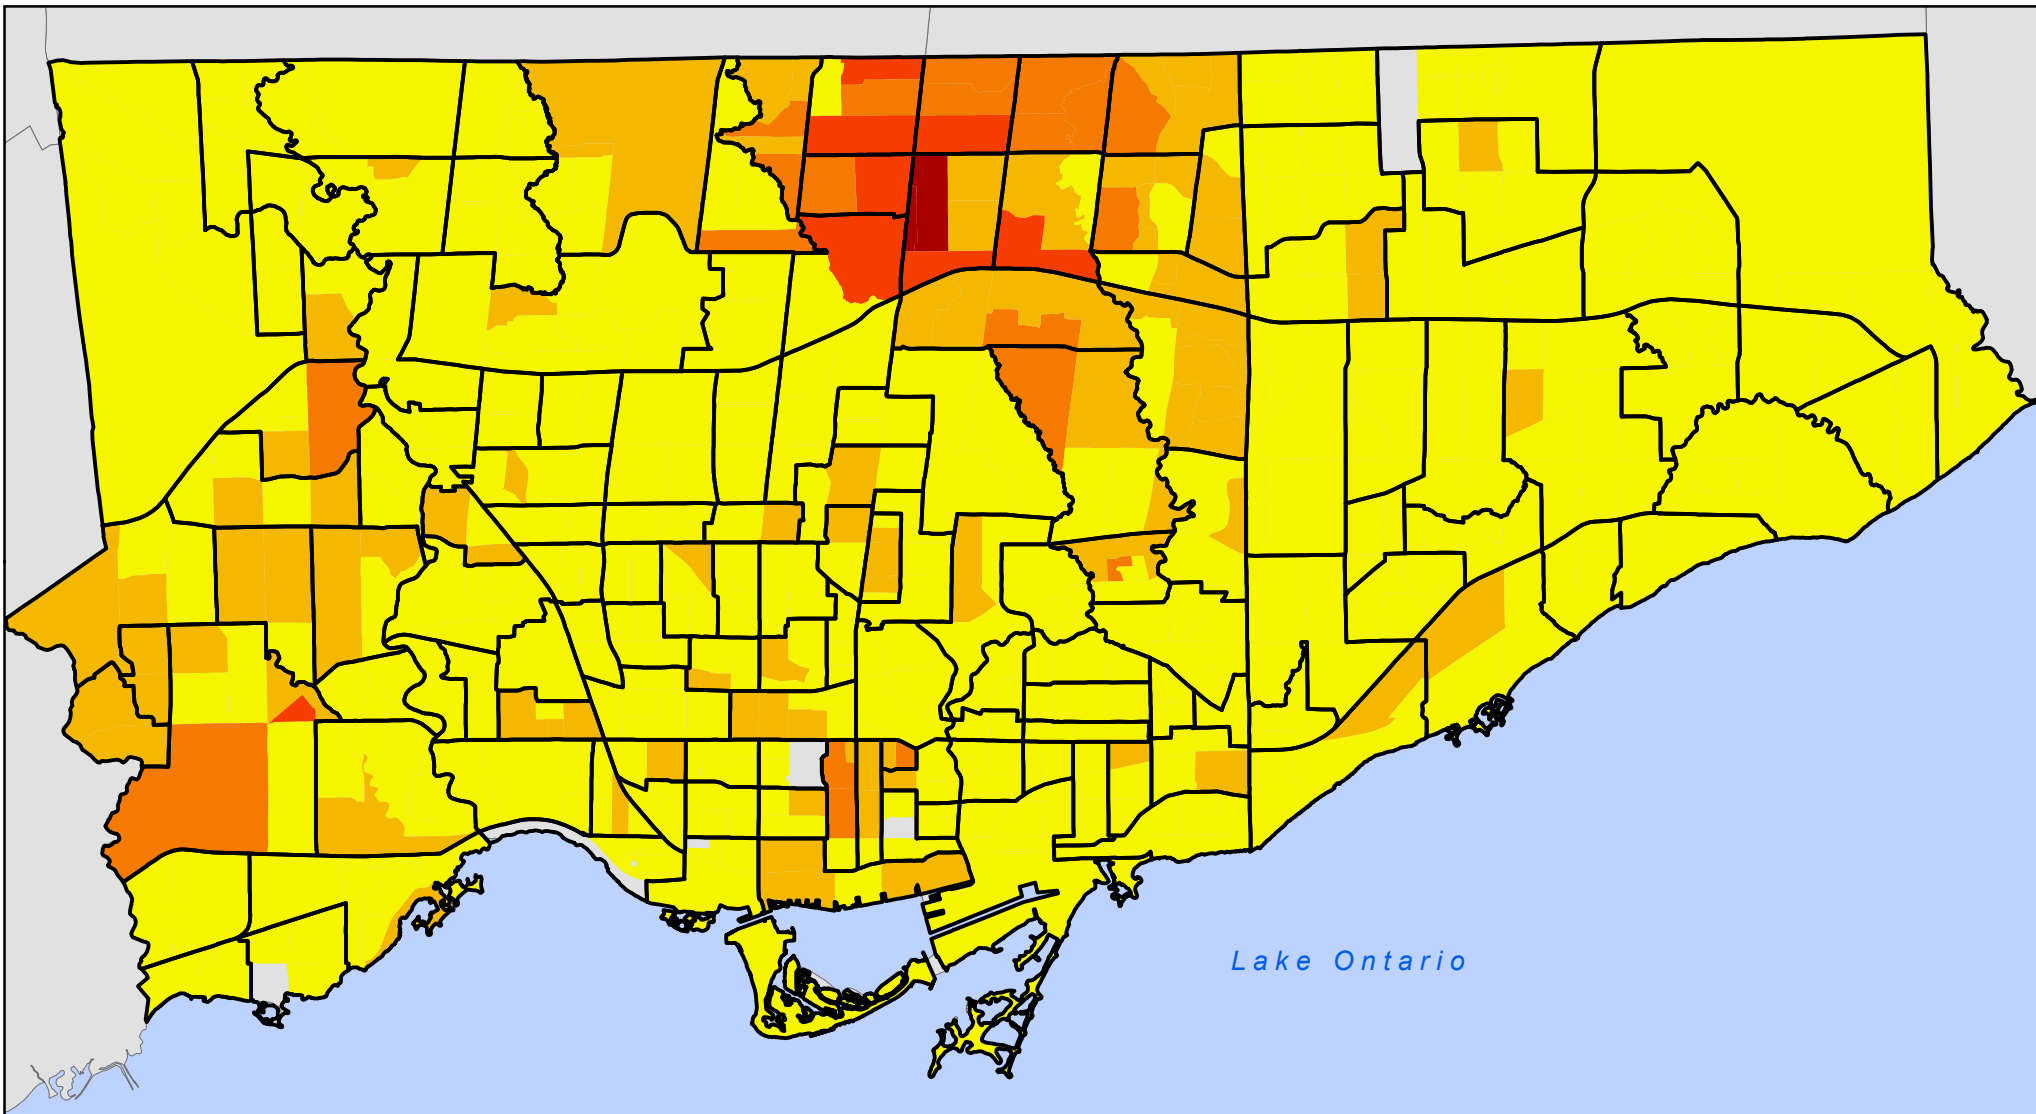

2006 Visible Minority - Korean

Persons by Census Tract

Legend

Korean Visible Minority Persons

Neighbourhood Boundary

Source: Statistics Canada, Census 2006; City of Toronto.

Copyright (c) 2008 City of Toronto. All Rights Reserved.