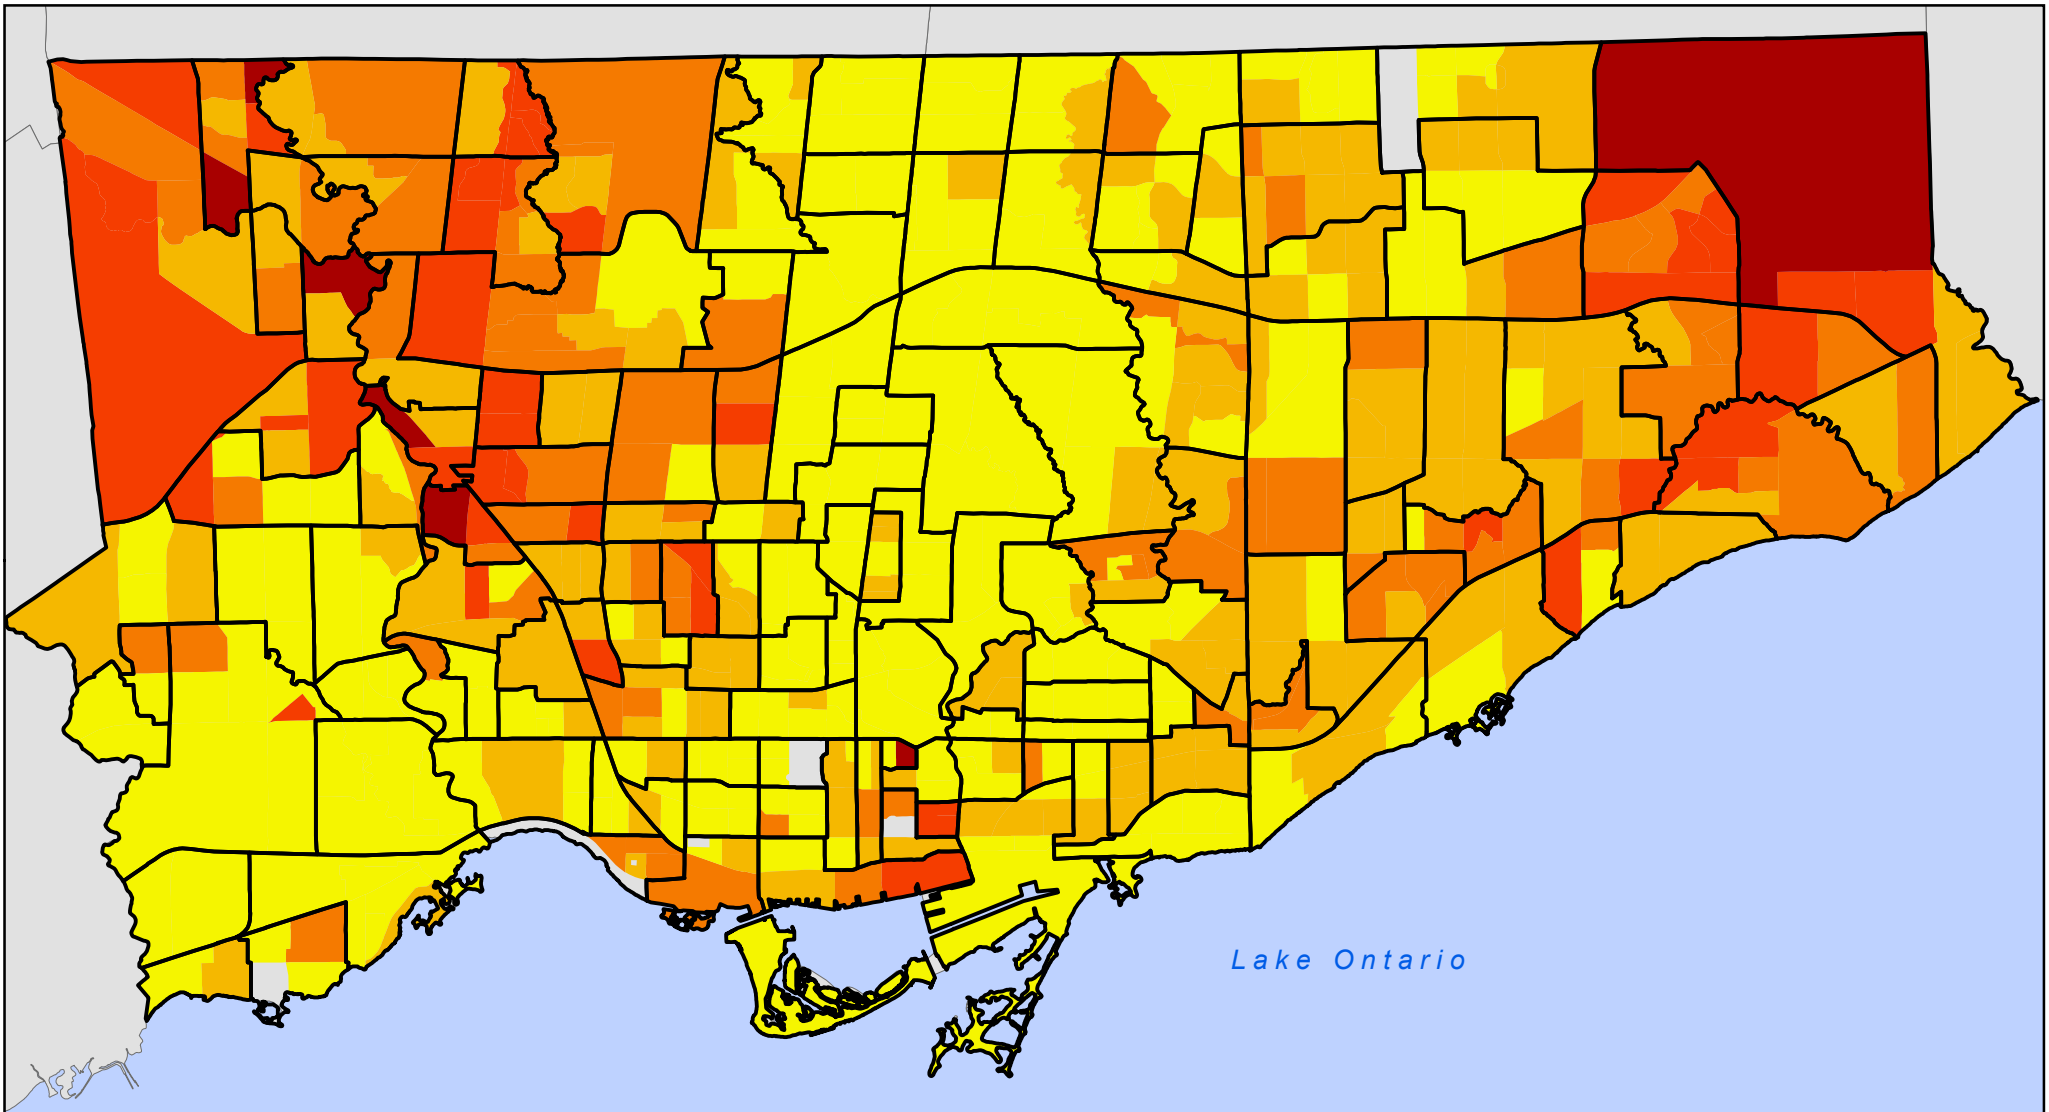

# 2006 Visible Minority - Black

Persons by Census Tract

### Legend

#### Black Visible Minority Persons

- 0 - 205
- 206 - 510
- 511 - 1,005
- 1,006 - 1,720
- 1,721 - 3,595

Neighbourhood Boundary

Source: Statistics Canada, Census 2006; City of Toronto.

Copyright (c) 2008 City of Toronto. All Rights Reserved.  
Published: April 2008  
Prepared by: Social Policy Analysis & Research  
Contact: [spar@toronto.ca](mailto:spar@toronto.ca)