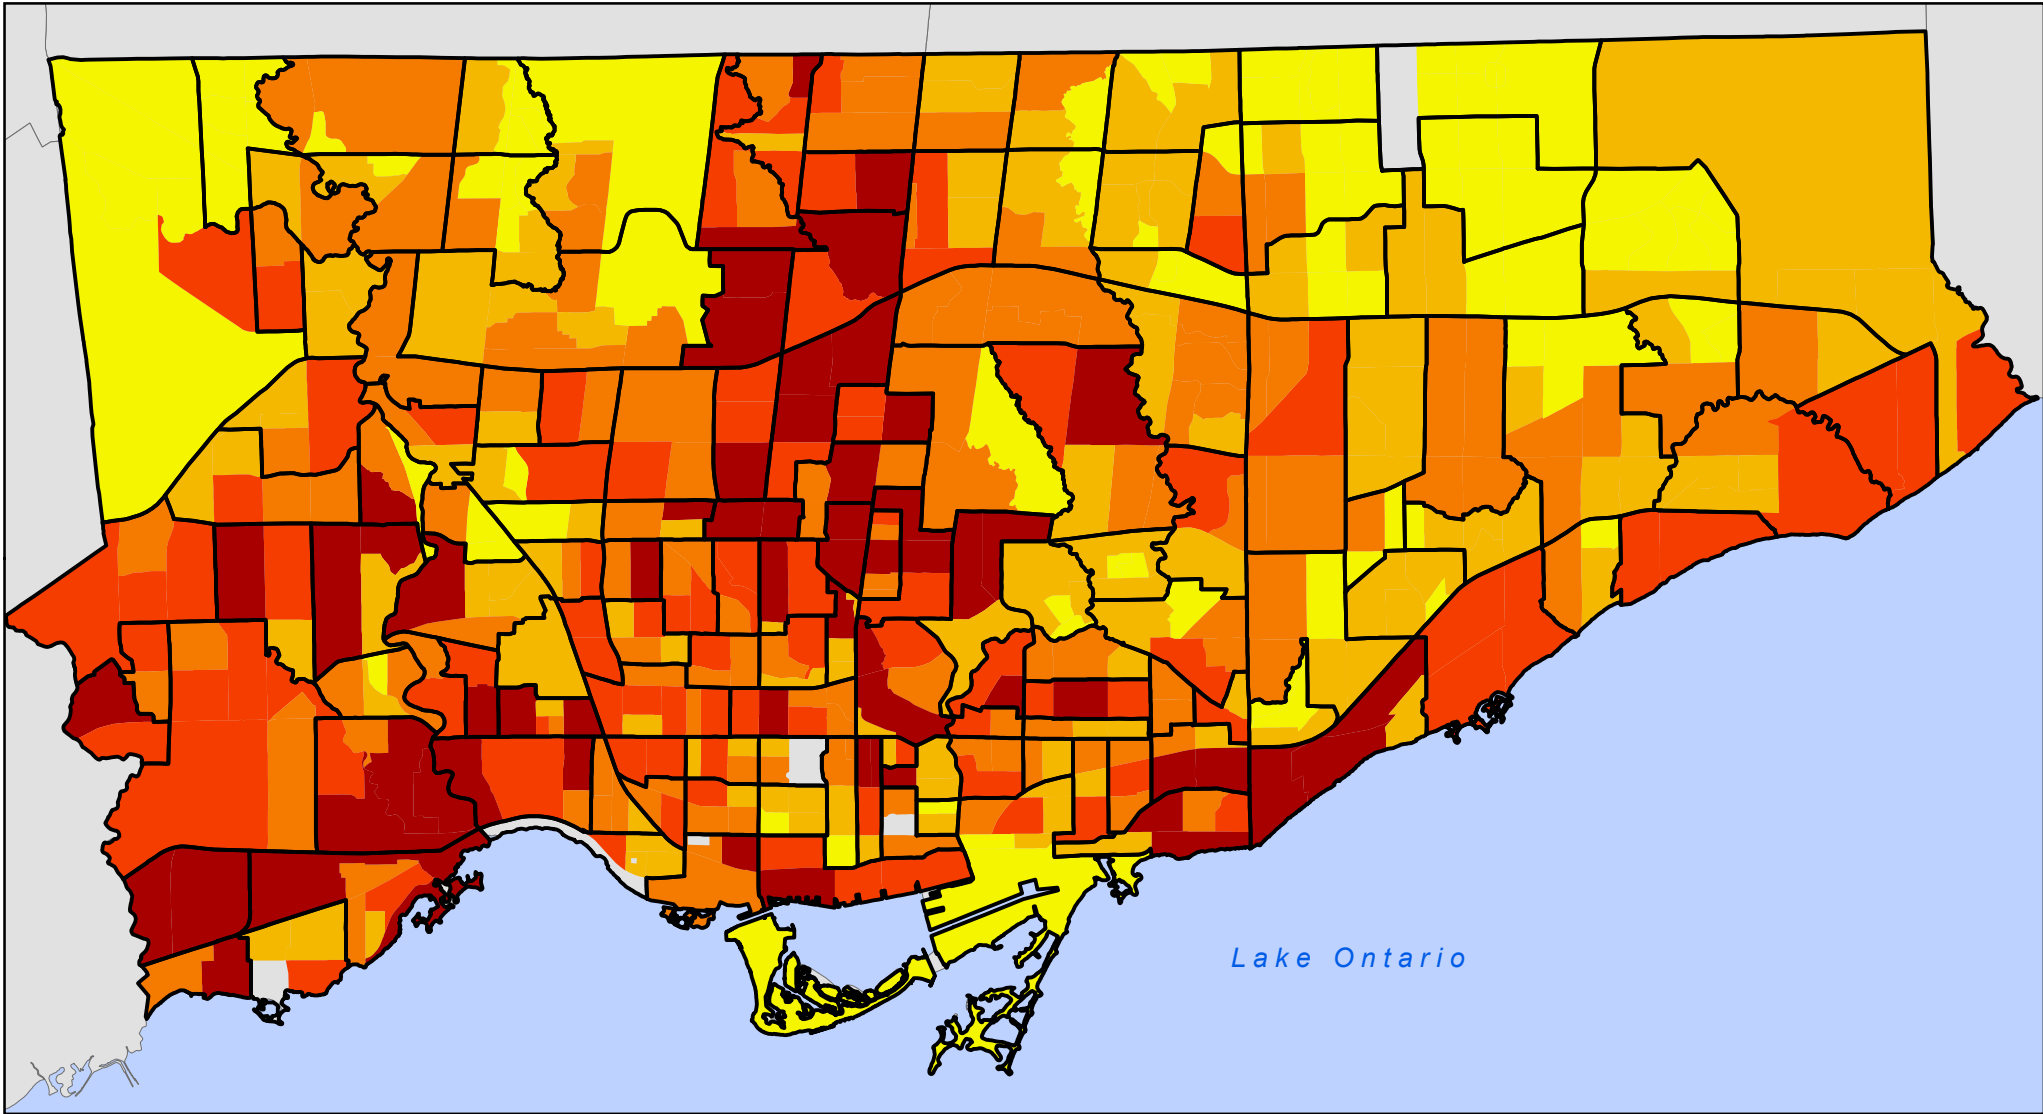

2006 Not Visible Minority

Persons by Census Tract

Legend

Not Visible Minority Persons

 Neighbourhood Boundary

Source: Statistics Canada, Census 2006; City of Toronto.

Copyright (c) 2008 City of Toronto. All Rights Reserved.
Published: April 2008
Prepared by: Social Policy Analysis & Research
Contact: spar@toronto.ca