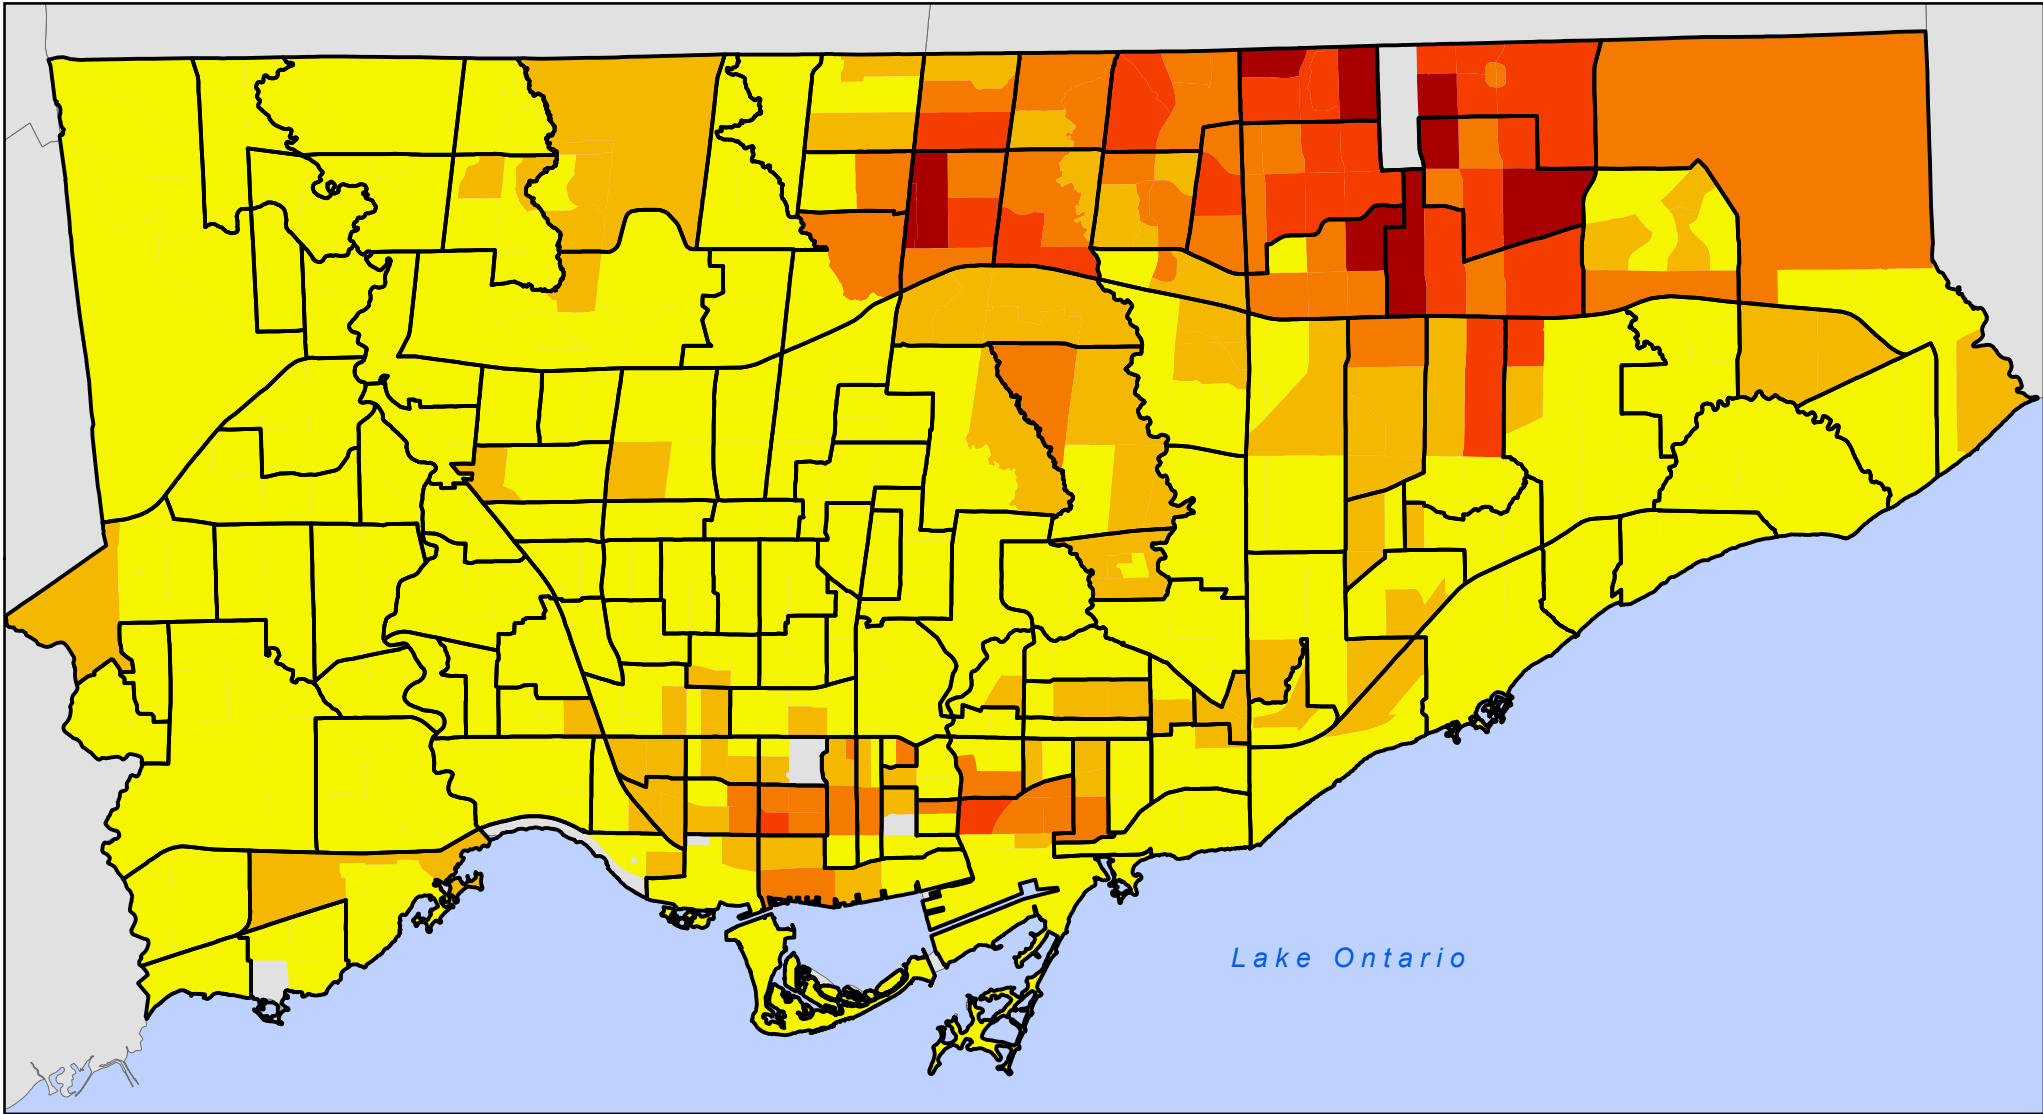

2006 Visible Minority - Chinese

Persons by Census Tract

Legend

Chinese Visible Minority Persons

 Neighbourhood Boundary

Source: Statistics Canada, Census 2006; City of Toronto.

Copyright (c) 2008 City of Toronto. All Rights Reserved.
Published: April 2008
Prepared by: Social Policy Analysis & Research
Contact: spar@toronto.ca