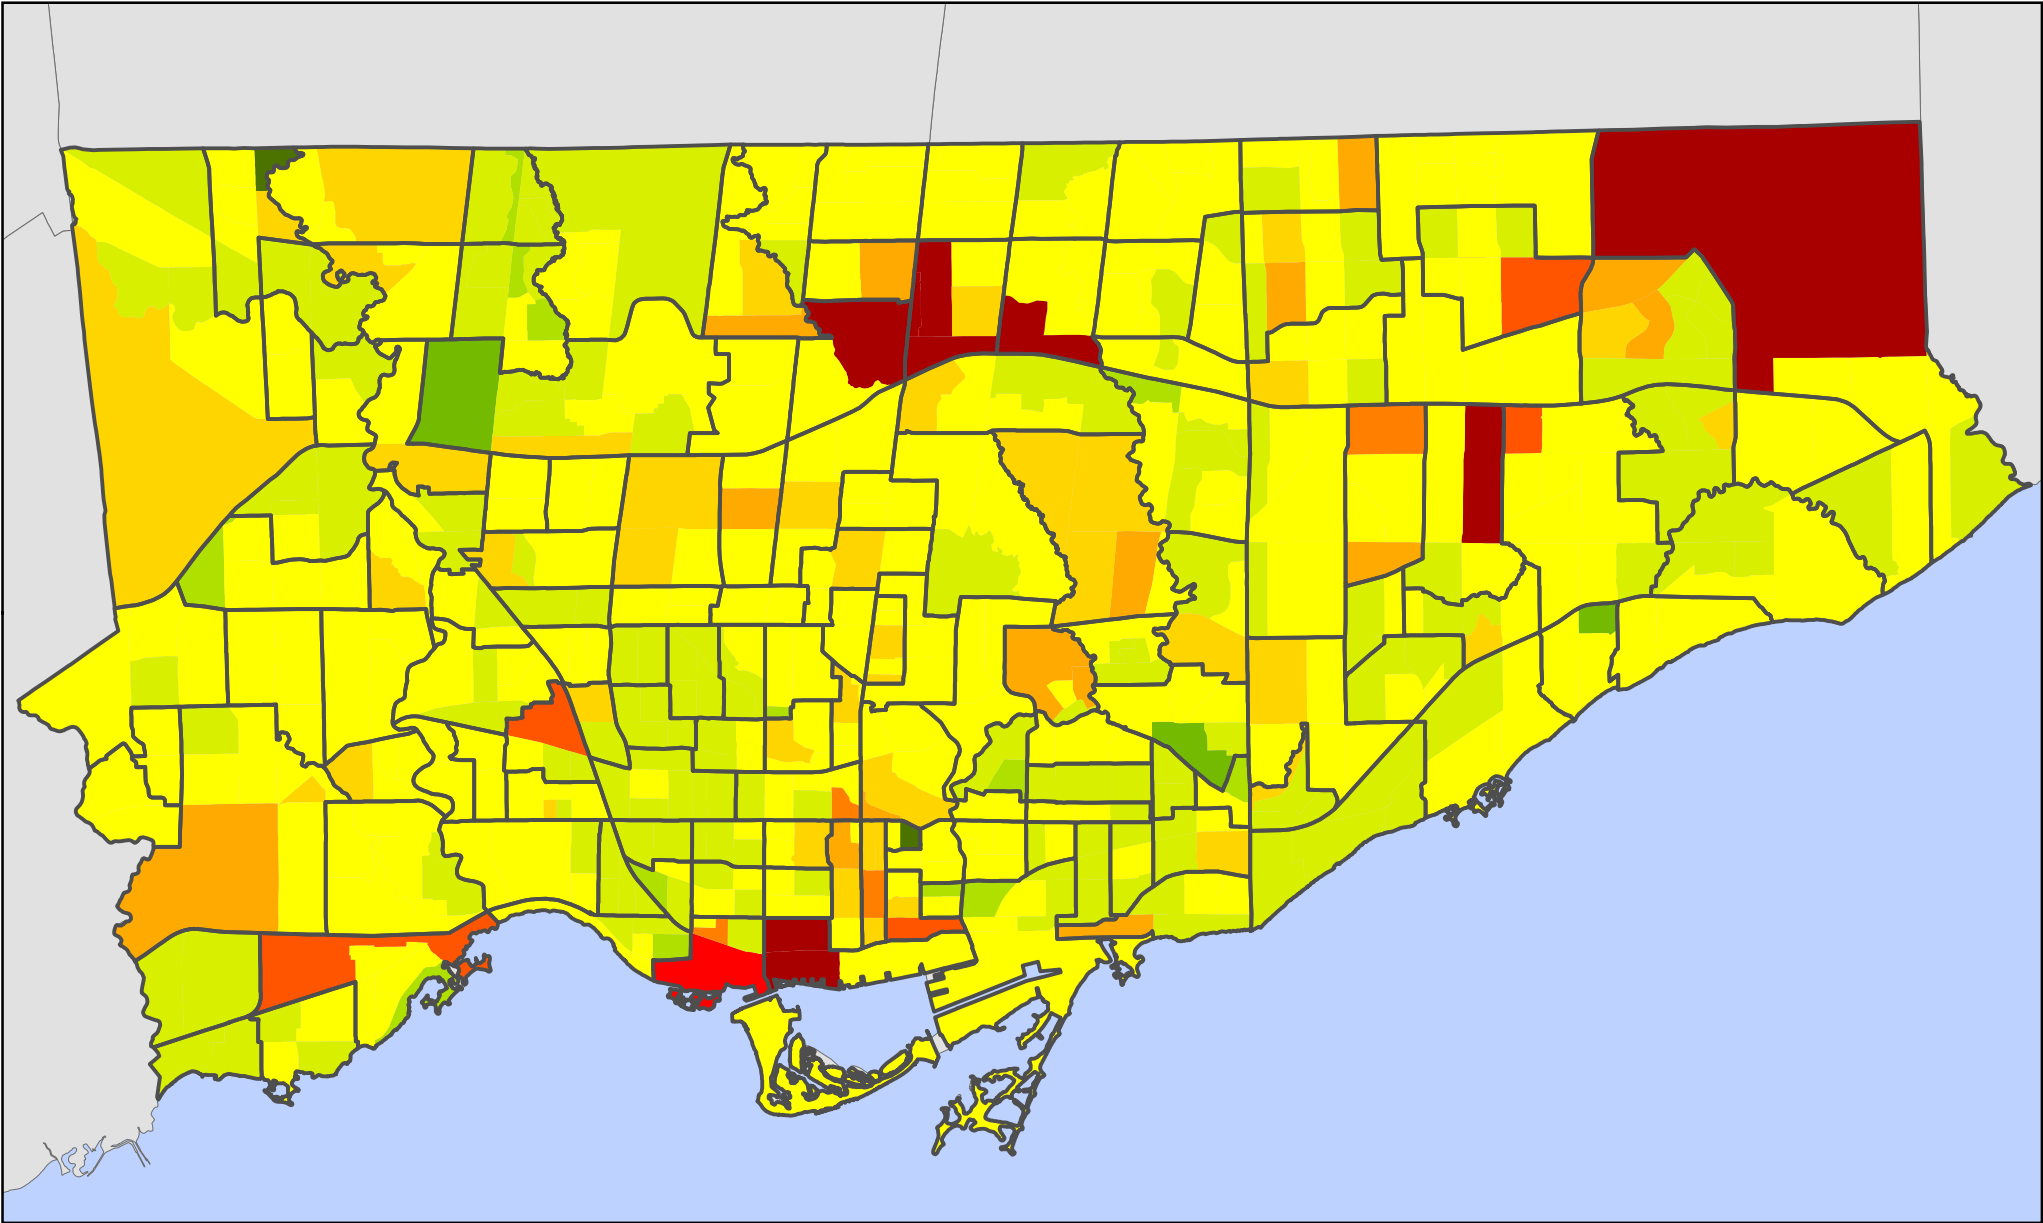

Population Change 2001-2006

Legend

Population Change (by Census Tract)

Source: Statistics Canada, Census 2006; City of Toronto.

Copyright (c) 2007 City of Toronto. All Rights Reserved.

Published: March 2007