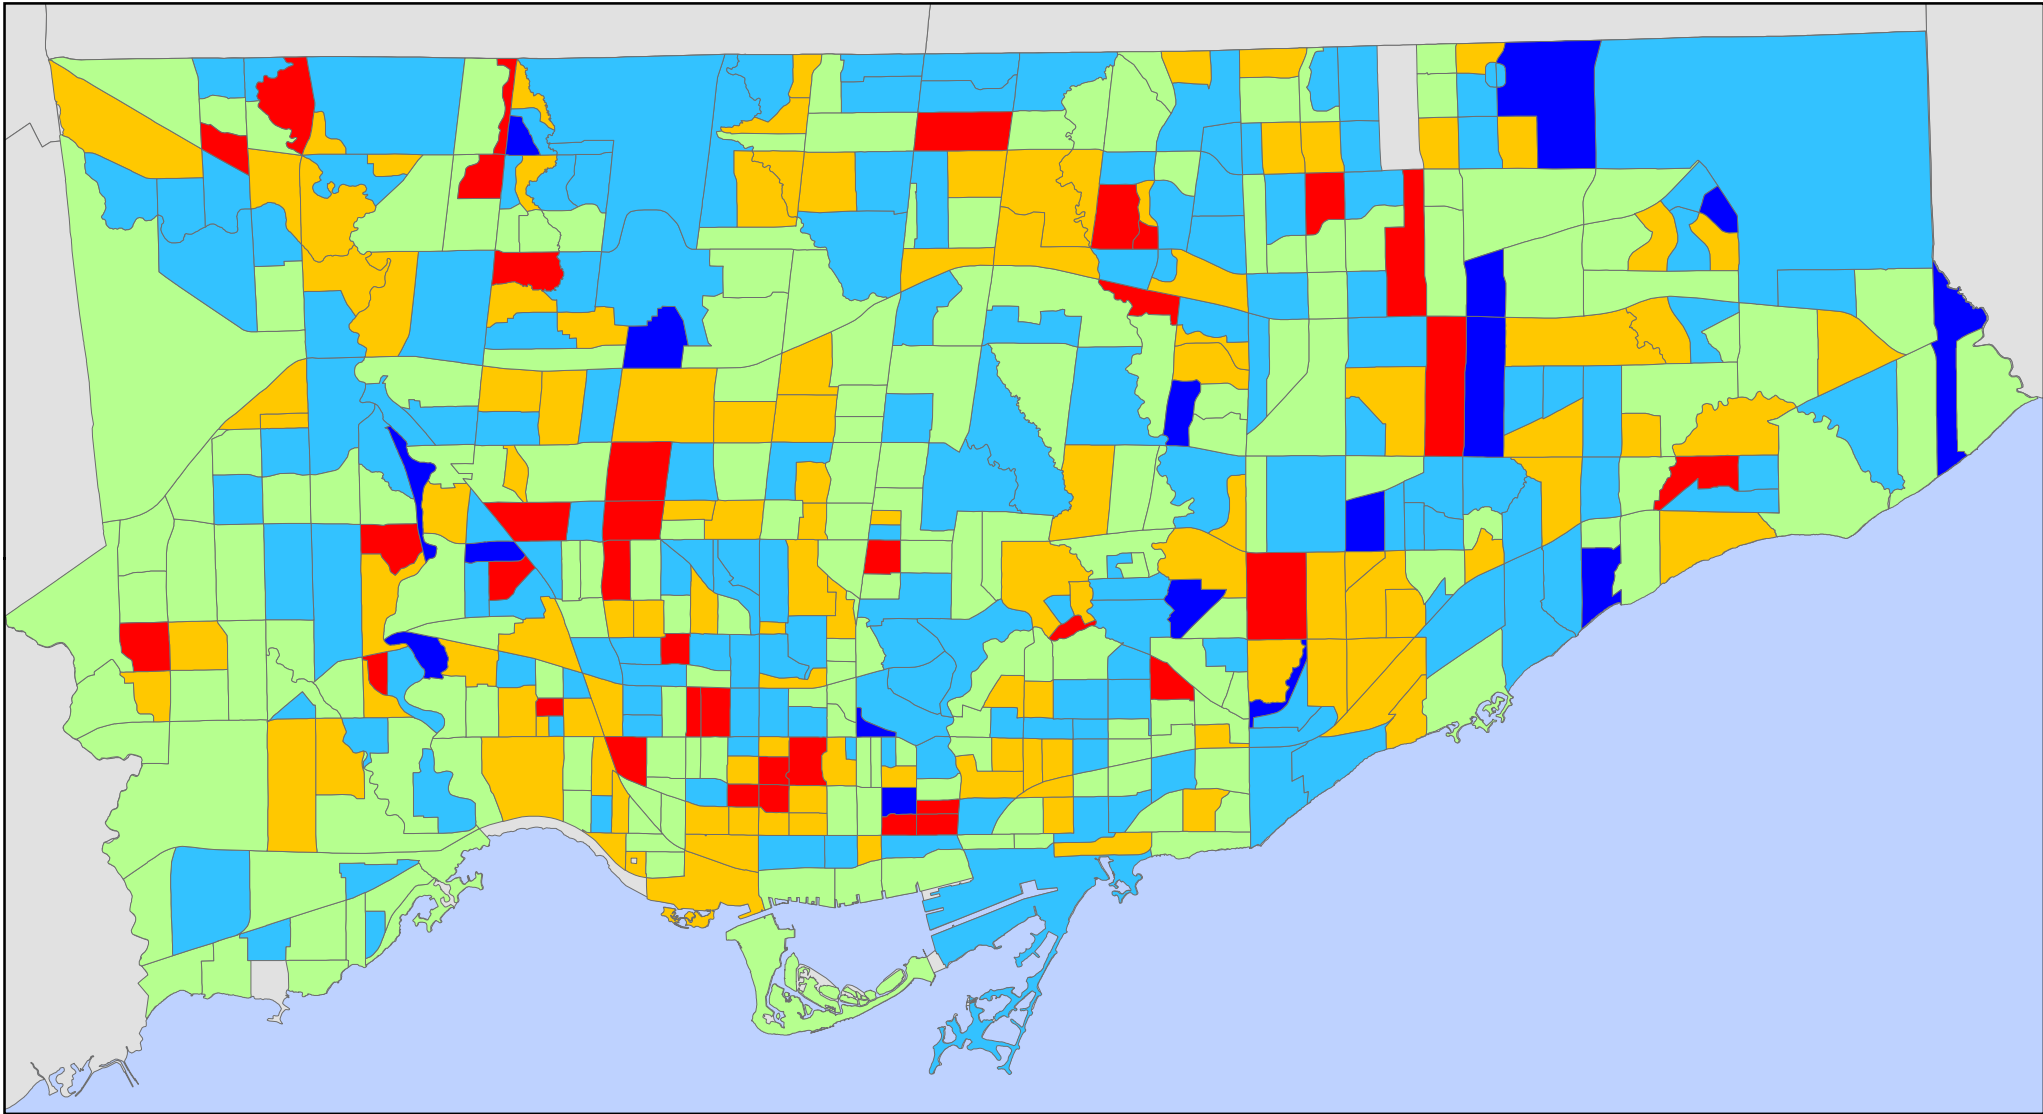

Unemployment Rate Change 2001-2006

By Census Tract

Legend

Unemployment Rate Change (Pct points)

Source: Statistics Canada, Census 2006; City of Toronto.

Copyright (c) 2008 City of Toronto. All Rights Reserved.