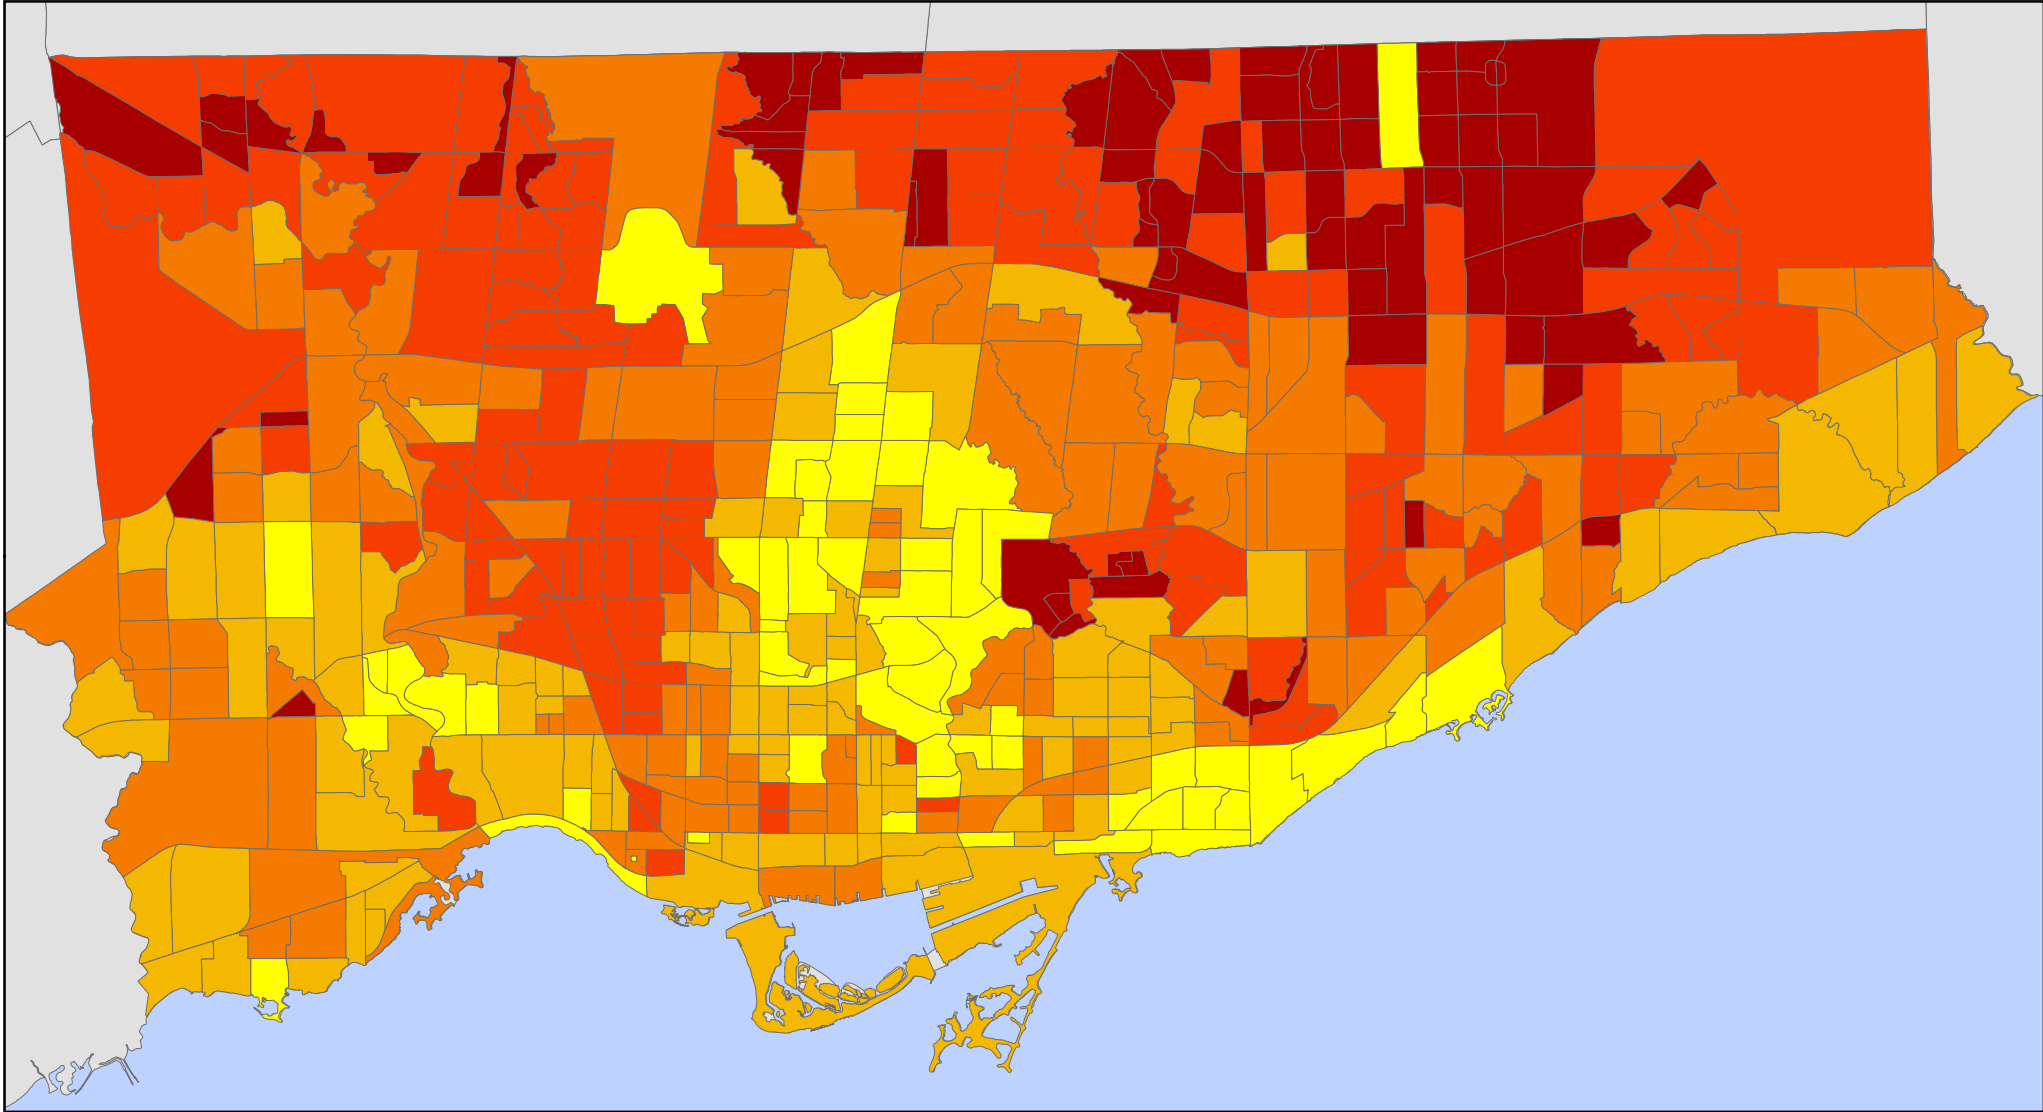

Immigrant Population 2006

As a Percentage of Total Population, By Census Tract

Legend

Immigrants as a Percentage of Total Population

Source: Statistics Canada, Census 2006; City of Toronto.

Copyright (c) 2007 City of Toronto. All Rights Reserved.