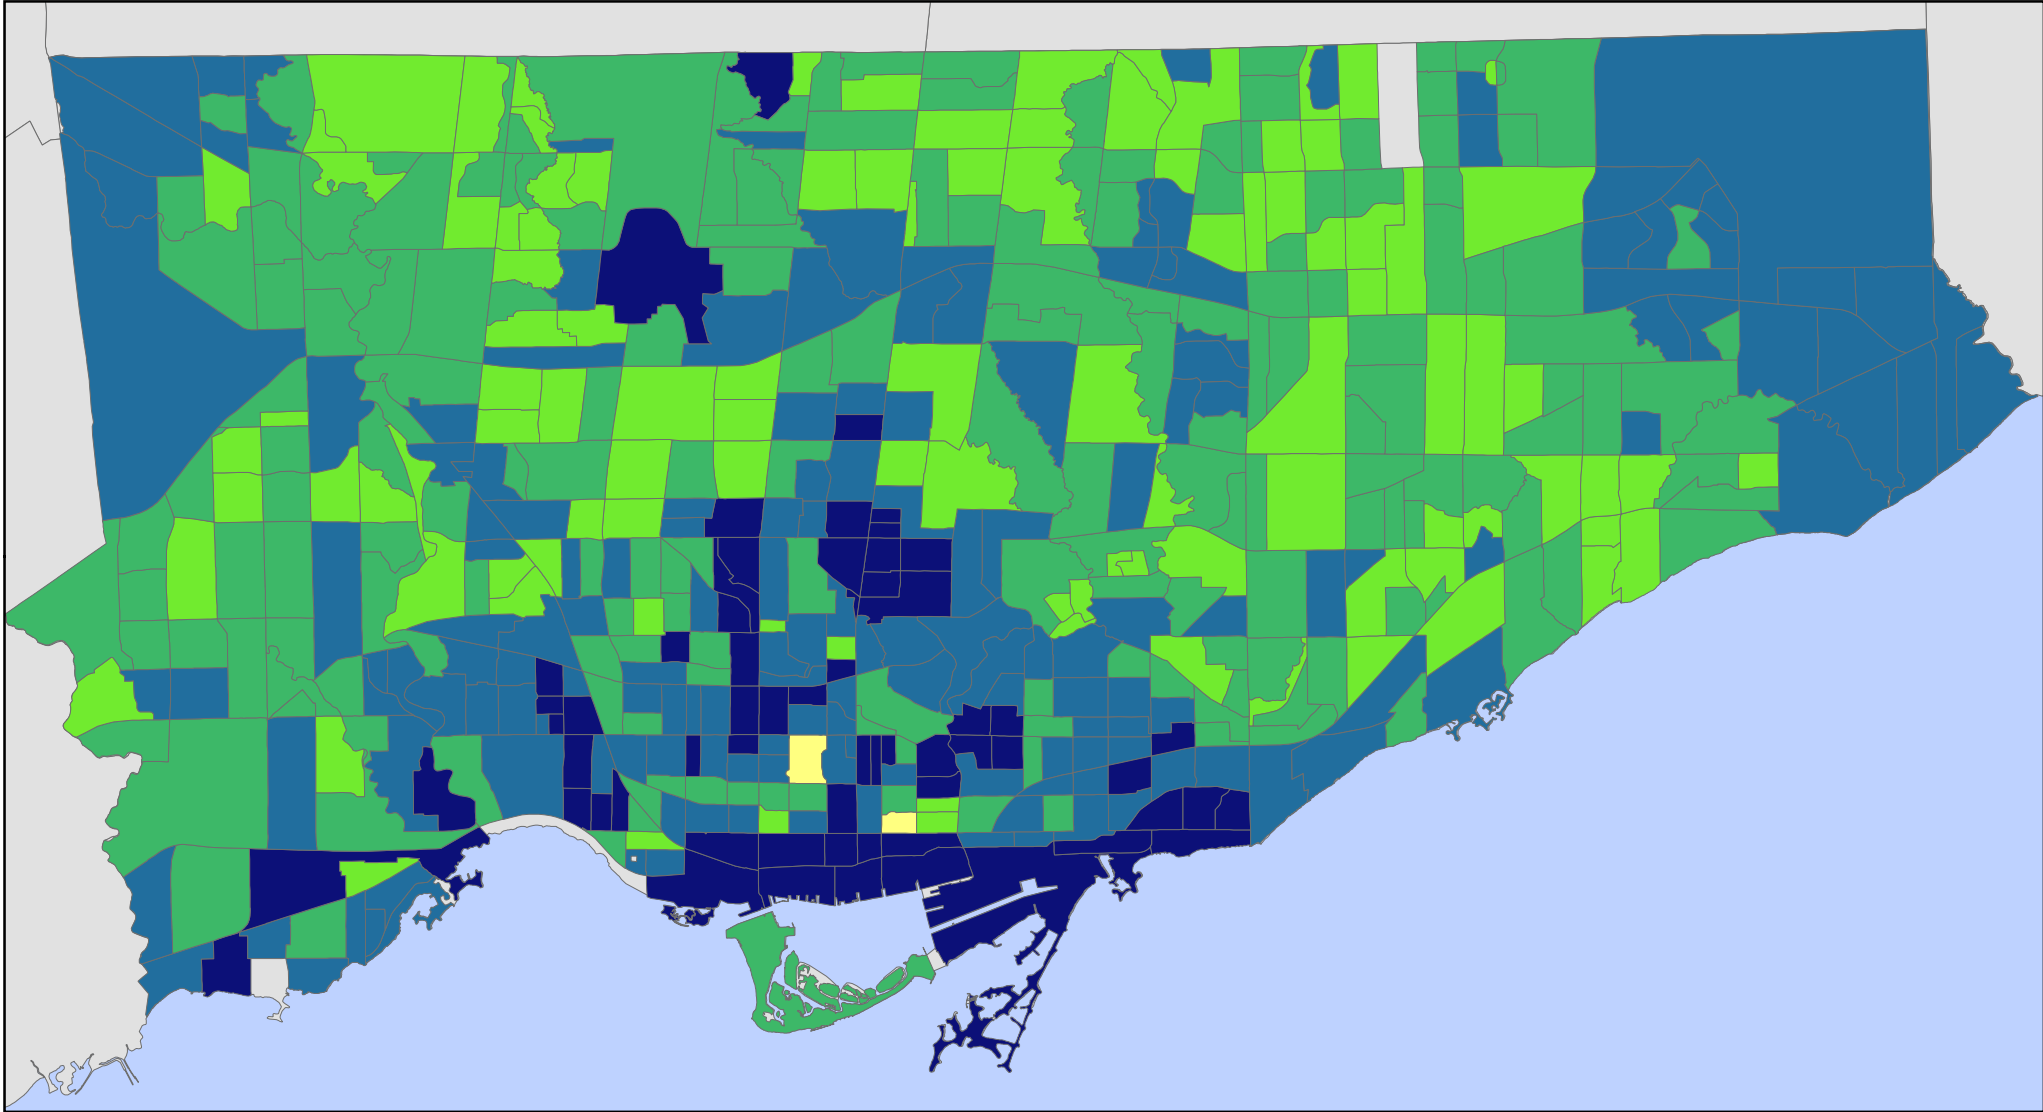

Participation Rate 2006

By Census Tract

Legend

Participation Rate

Source: Statistics Canada, Census 2006; City of Toronto.

Copyright (c) 2008 City of Toronto. All Rights Reserved.

Published: March 2008

Prepared by: Social Policy Analysis & Research