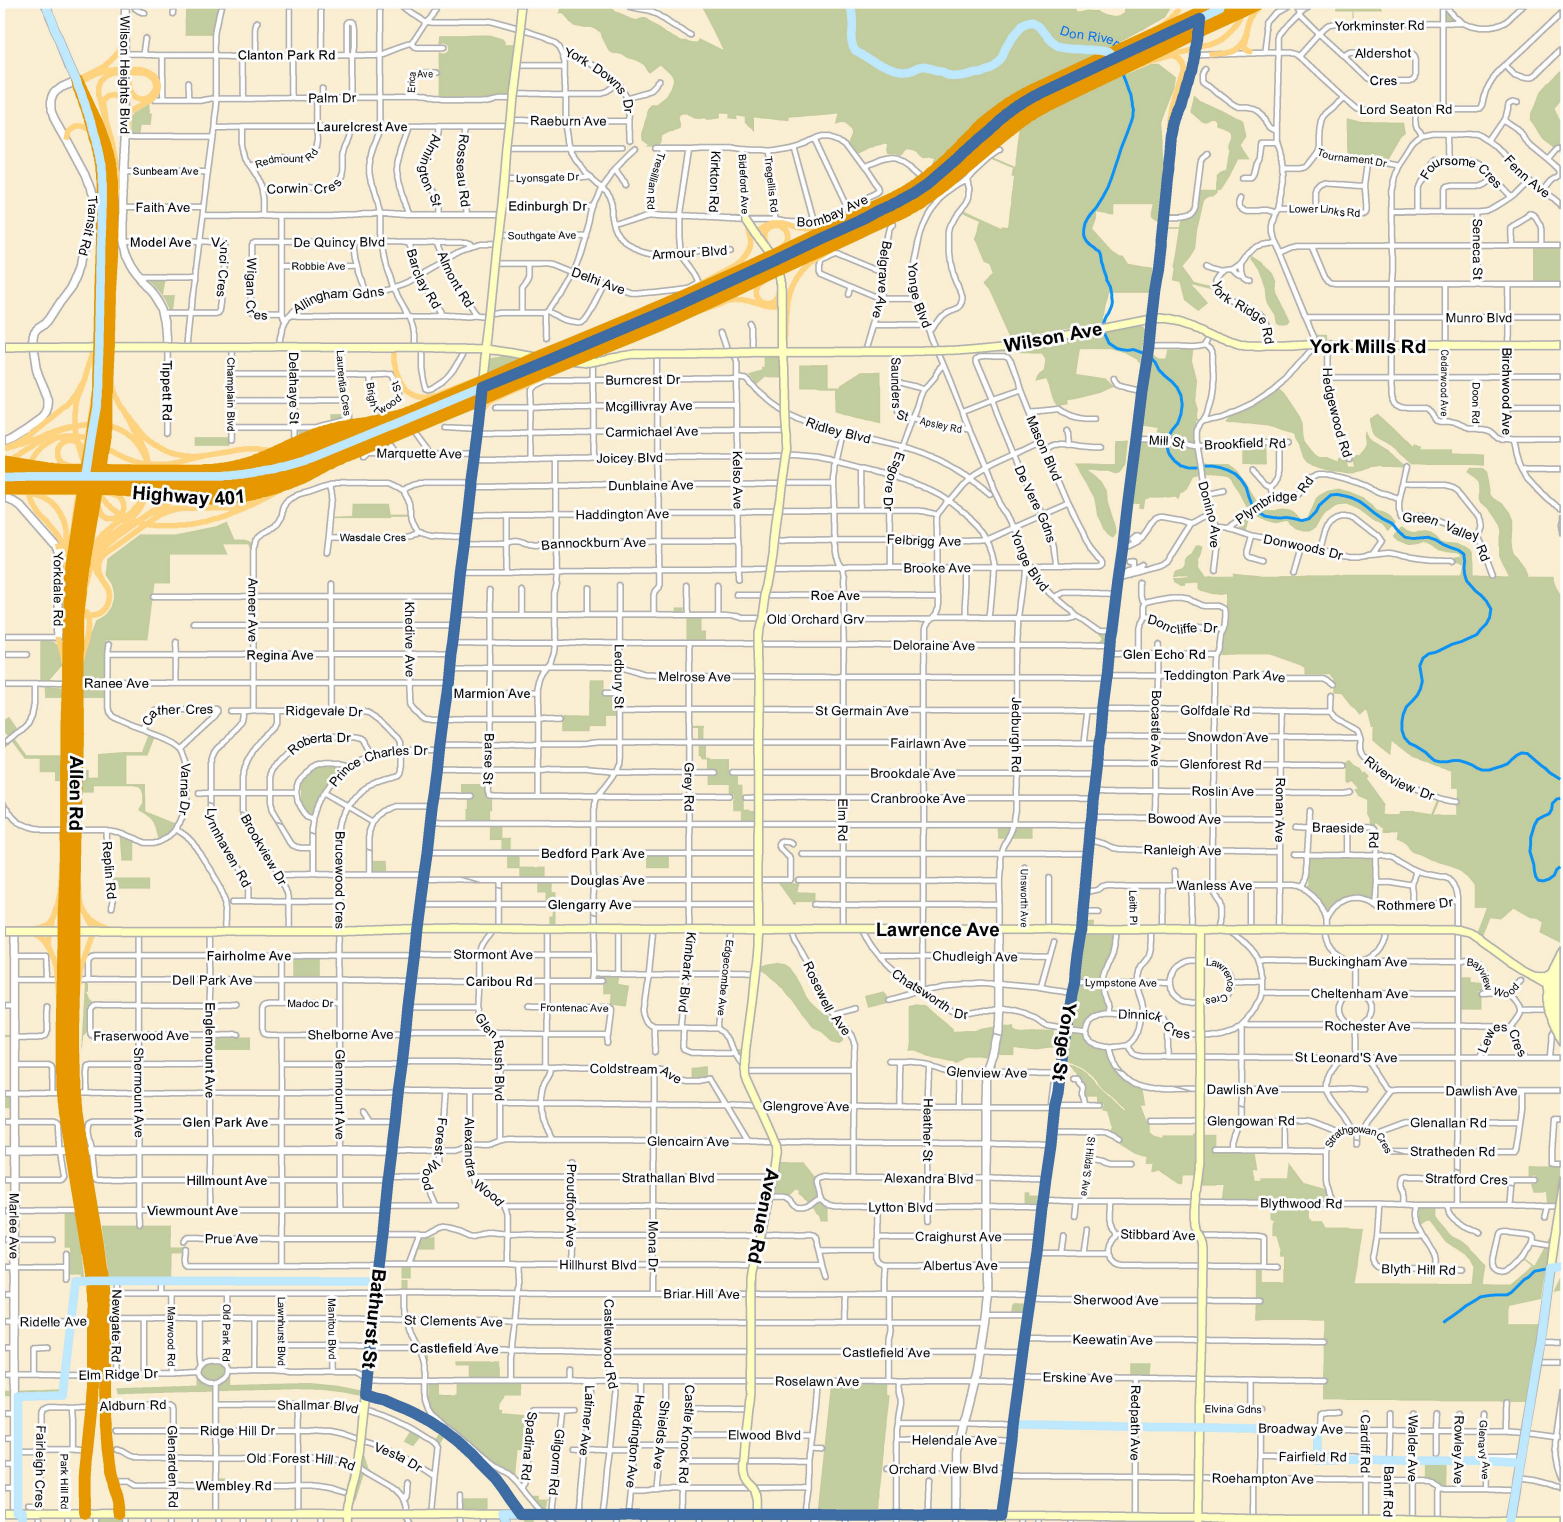

Ward 16 - Eglinton-Lawrence

Ward Key

Ward 16