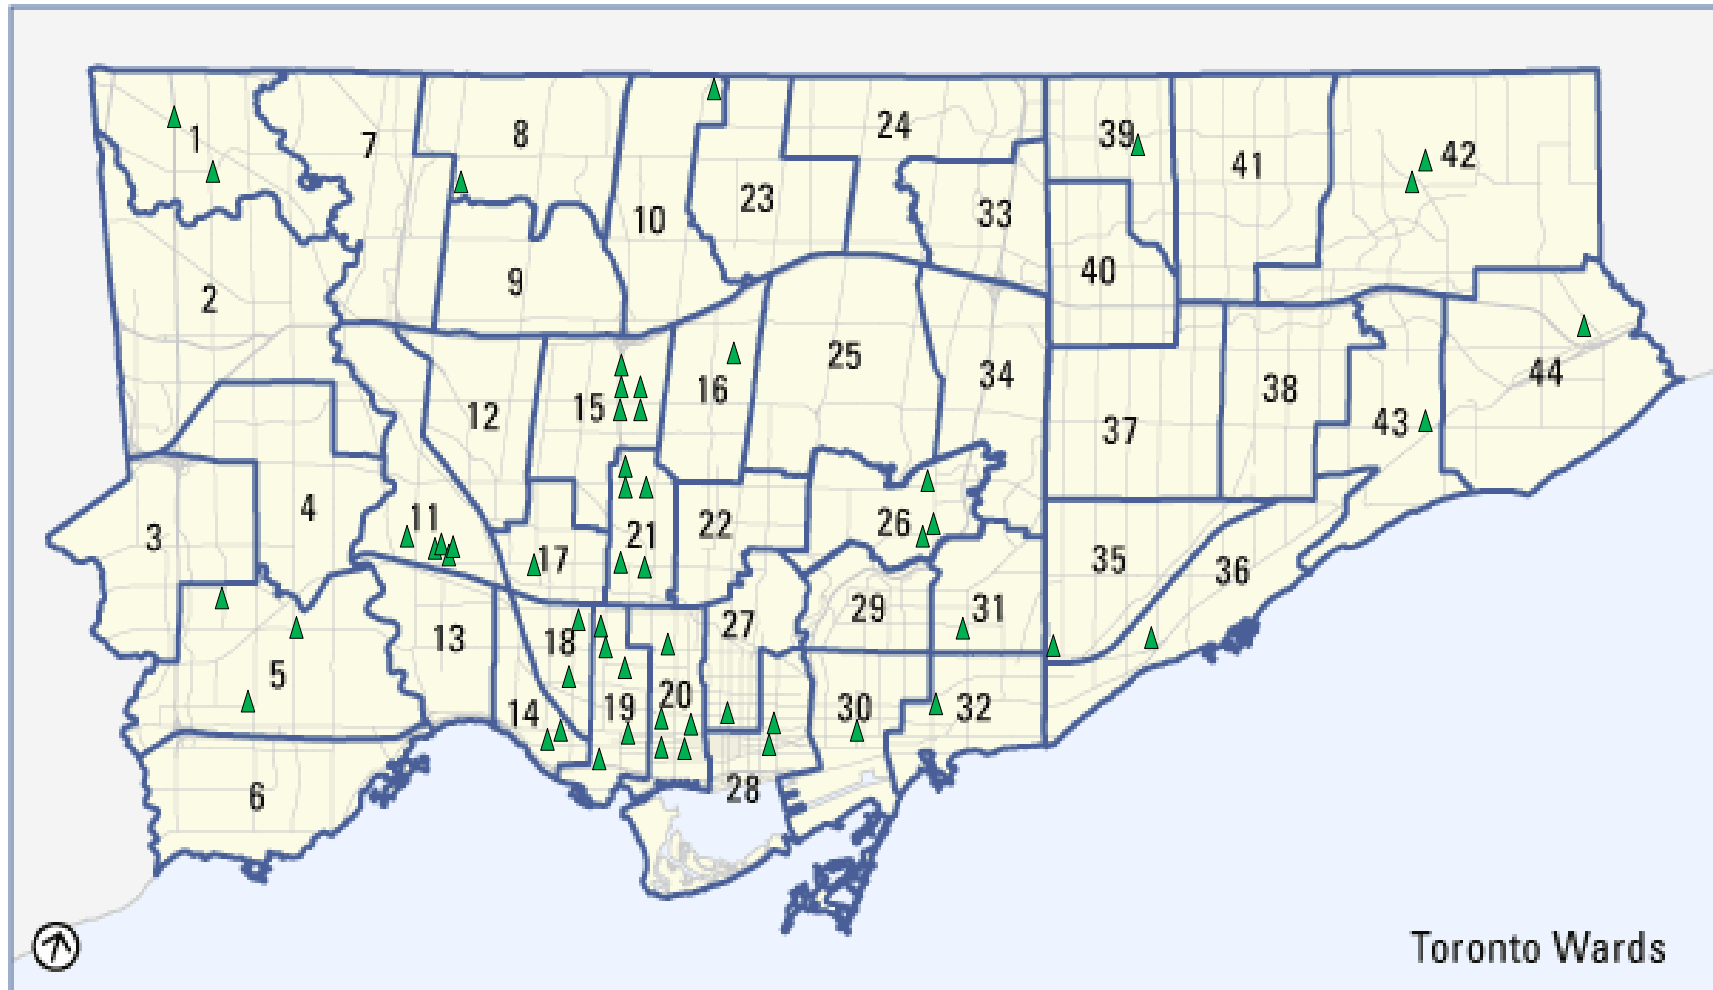

Toronto Community Gardens by Ward 2012

▲ Community Gardens

COMMUNITY GARDENS

Ward	Garden Name	Location
Ward 1 Etobicoke North	Panorama Park Community Garden	Panorama Park 31 Panorama Dr. <i>(Finch Ave. W. & Kipling Ave.)</i>
	Jamestown Community Garden	Masseygrove Park 10 Rampart Rd. <i>(Finch Ave. W. & Martin Grove Rd.)</i>
Ward 5 Etobicoke Lakeshore	Bell Manor Park Community Garden	Bell Manor Park 1 Bayside Lane <i>(Park Lawn Rd. & Berry Rd.)</i>
	New Horizons Community Garden	Tom Riley Park 3216 Bloor St. W. <i>(Bloor St. W. & Islington Ave.)</i>
	Cronin Park Community Garden	Cronin Park 34 Lorene Dr. <i>(Burnhamthorpe Rd. & Blaketon Rd.)</i>
Ward 8 York West	Oakdale Community Garden	Oakdale Community Centre 350 Grandravine Dr. <i>(Jane St. & Grandravine Dr.)</i>
Ward 10 York Centre	Rockford Park Community Garden	Rockford Park 70 Rockford Rd. <i>(Steeles Ave. W. & Bathurst St.)</i>
Ward 11 York South-Weston	Emmett Ave. Community Garden	Eglinton Flats 101 Emmett Ave. <i>(Jane St. & Eglinton Ave. W.)</i>
	Rockcliffe Demonstration and Teaching Garden and Greenhouses	Rockcliffe Service Yard 301 Rockcliffe Blvd. <i>(Rockcliffe Blvd. & Alliance Rd.)</i>
	Peer Nutrition Community Garden	Rockcliffe Service Yard 301 Rockcliffe Blvd. <i>(Rockcliffe Blvd. & Alliance Rd.)</i>
	Rockcliffe Juniors' Garden	Rockcliffe Service Yard 301 Rockcliffe Blvd. <i>(Rockcliffe Blvd. & Alliance Rd.)</i>
	Unison Health & Community Services Community Garden	Marie Baldwin Park 5 Foxwell Ave. <i>(Jane St. & Foxwell Ave.)</i>
Ward 14 Parkdale-High Park	HOPE Garden	Masaryk Cowan Park 212 Cowan Ave. <i>(Queen St. W. & Cowan Ave.)</i>
	Youth Garden	Dunn Avenue Parkette 186 Close Ave. <i>(Queen St. W. & Landsdowne Ave.)</i>