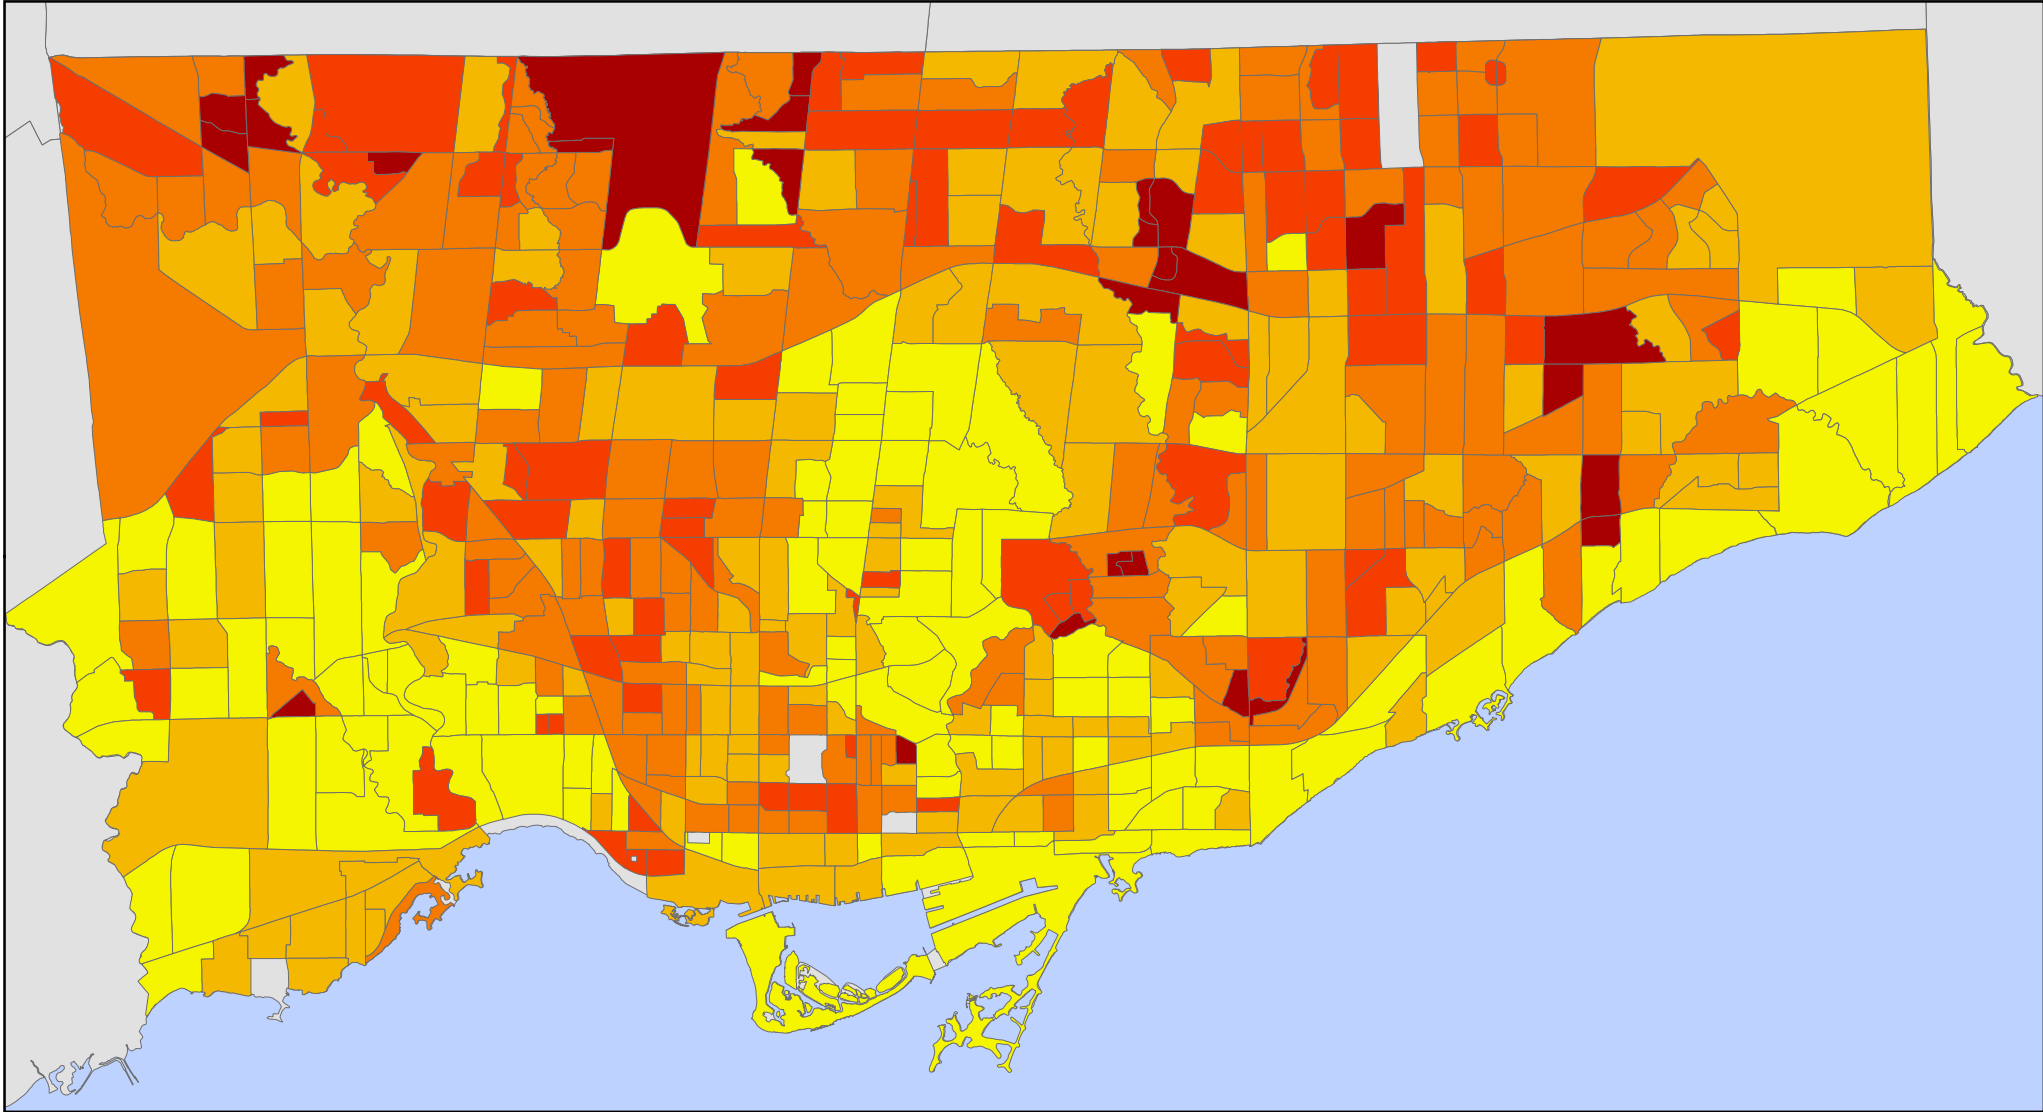

No Citizenship 2006

By Census Tract

Legend

No Citizenship (percent)

Source: Statistics Canada, Census 2006; City of Toronto.

Copyright (c) 2007 City of Toronto. All Rights Reserved.

Published: December 2007