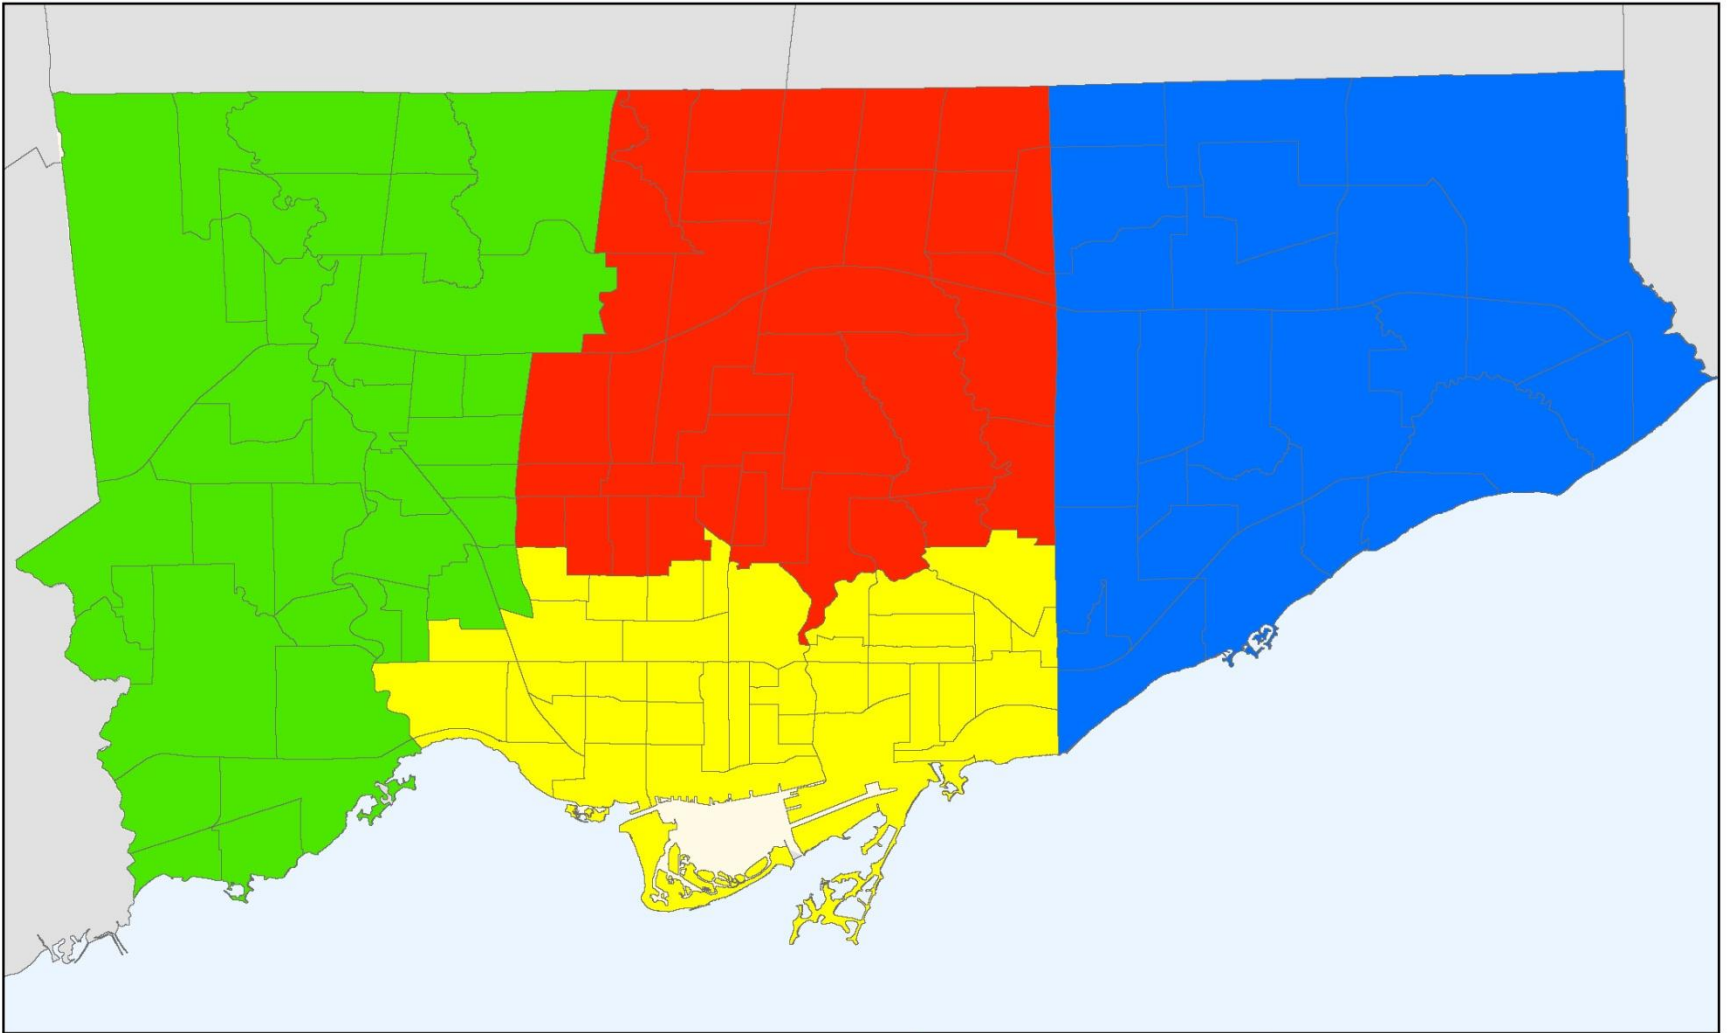

Toronto Quadrant Local Immigration Partnership (LIP)

Legend

- | | | | |
|---|---------------|---|---------------|
|  | Toronto West |  | Toronto South |
|  | Toronto North |  | Toronto East |

0 1 2 3 4
 Km