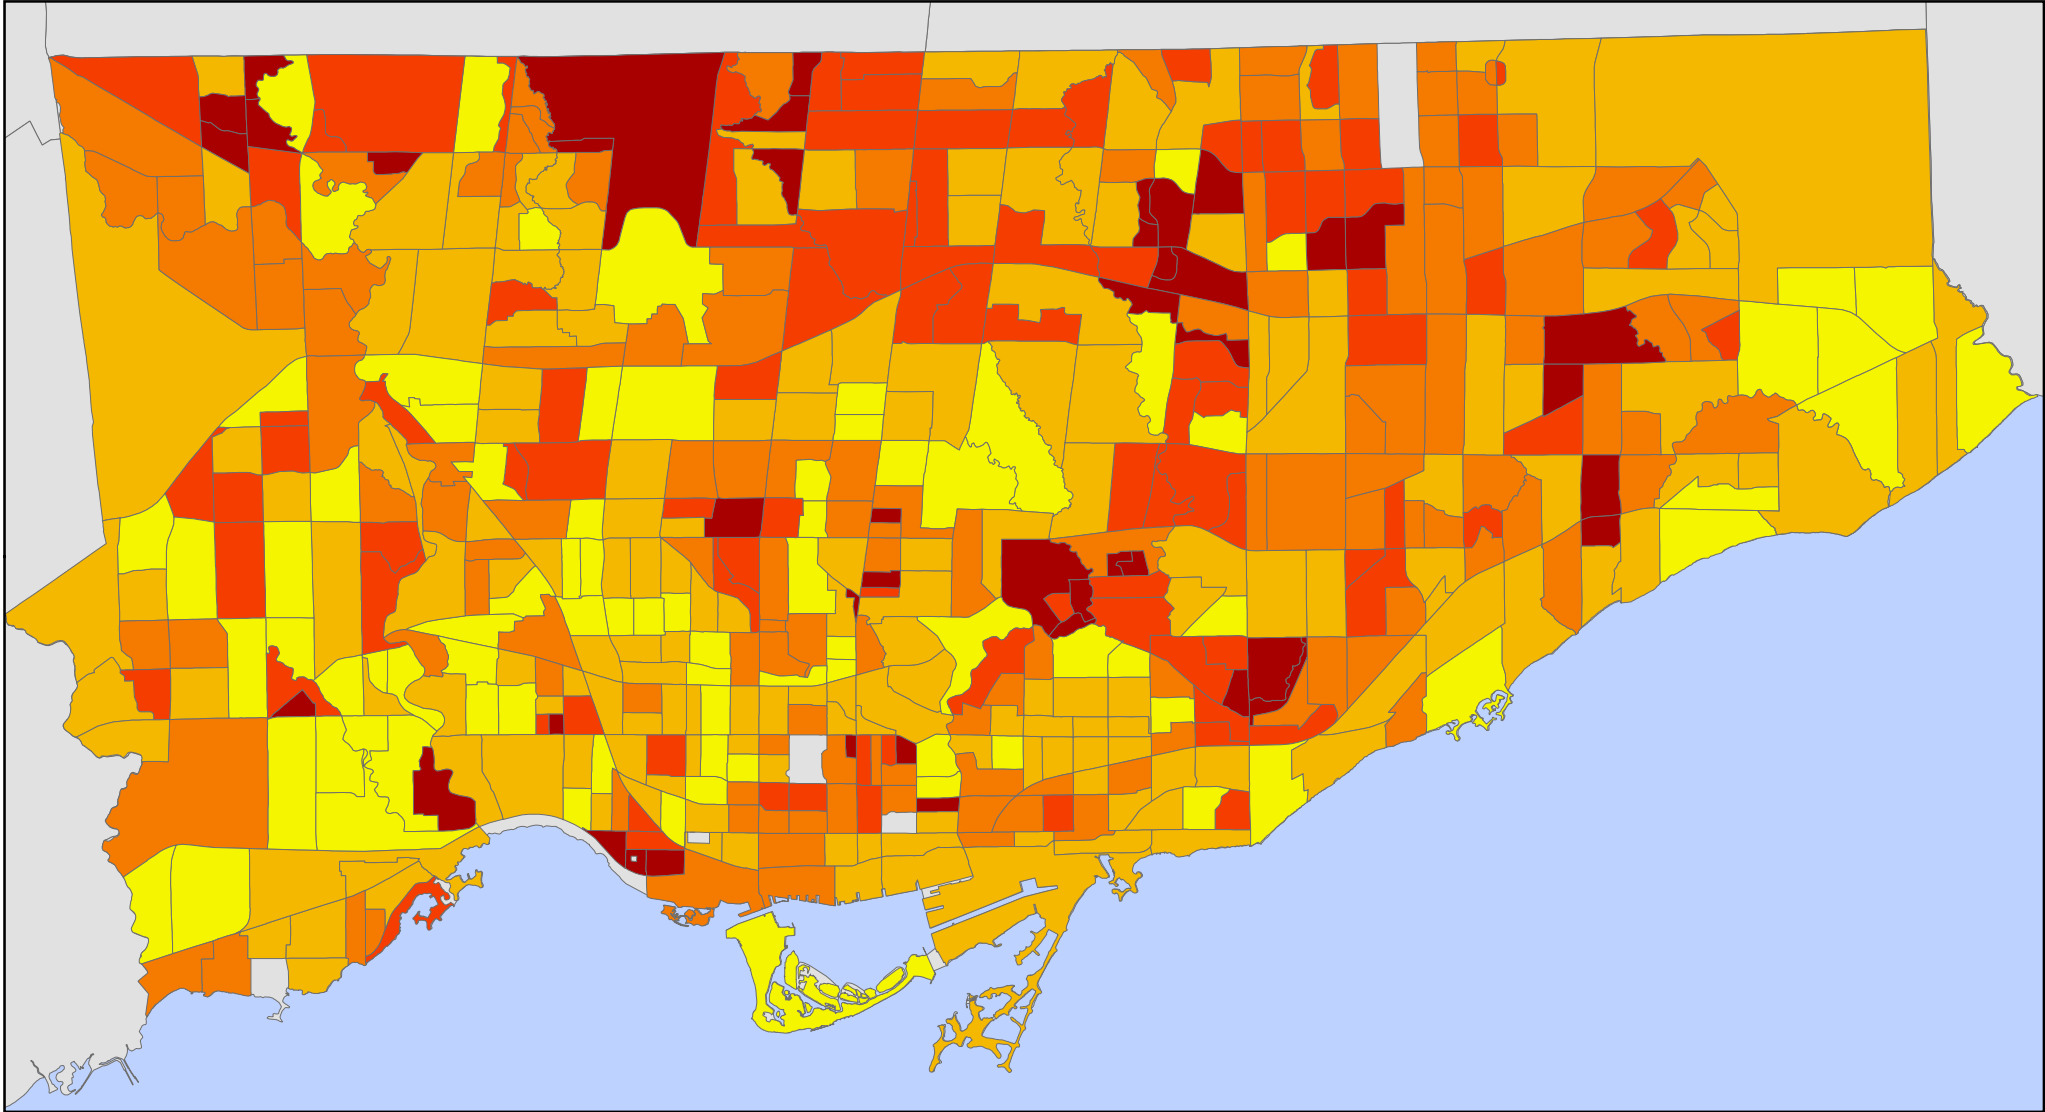

Recent Immigrants 2006

By Census Tract

Legend

Recent Immigrants (2001-2006) (percent of total immigrant population)

Source: Statistics Canada, Census 2006; City of Toronto.

Copyright (c) 2007 City of Toronto. All Rights Reserved.