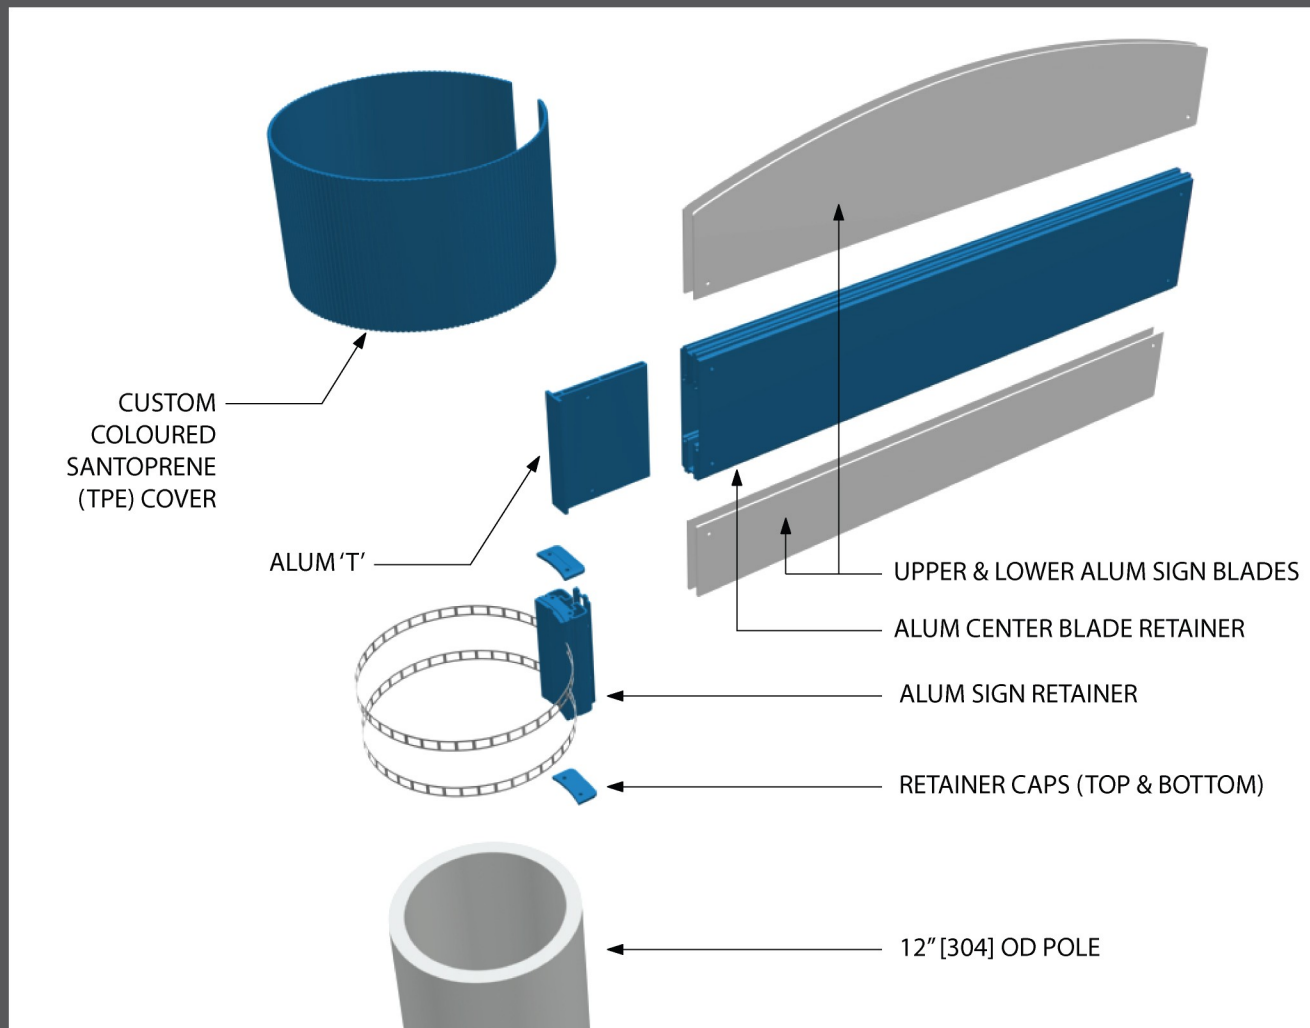

Toronto Street Sign System

Hardware System

Toronto Street Sign System

Hardware System