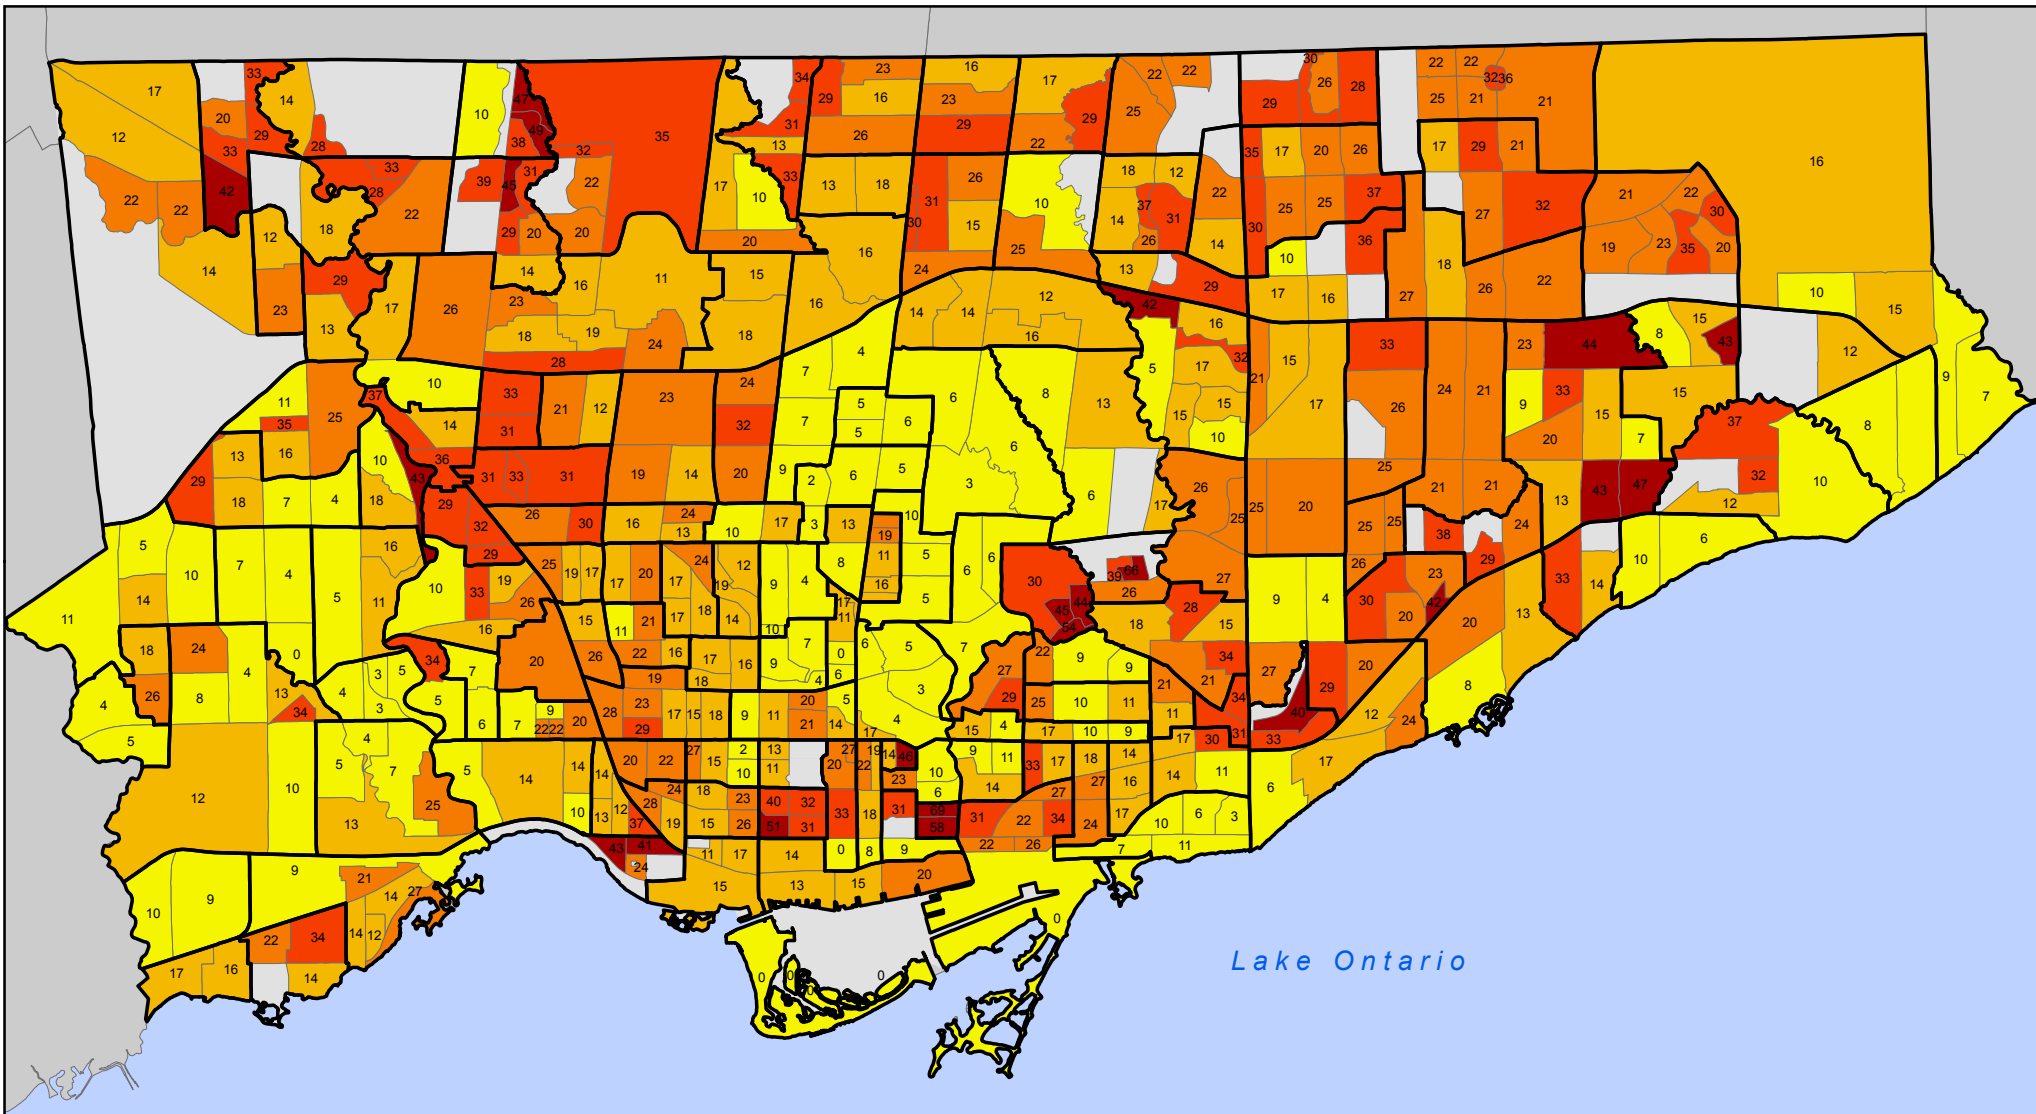

# Low-Income Cut-Off Rate for Economic Families, 2006

by Census Tract

## Legend

LICO rate (%)

- Neighbourhood Boundary
- No data or data suppression
- X LICO Rate

Notes: Rate is Before Tax.

Source: Statistics Canada, Census 2006; City of Toronto.

Copyright (c) 2008 City of Toronto. All Rights Reserved.  
 Published: May 2008  
 Prepared by: Social Policy Analysis & Research  
 Contact: [spar@toronto.ca](mailto:spar@toronto.ca)