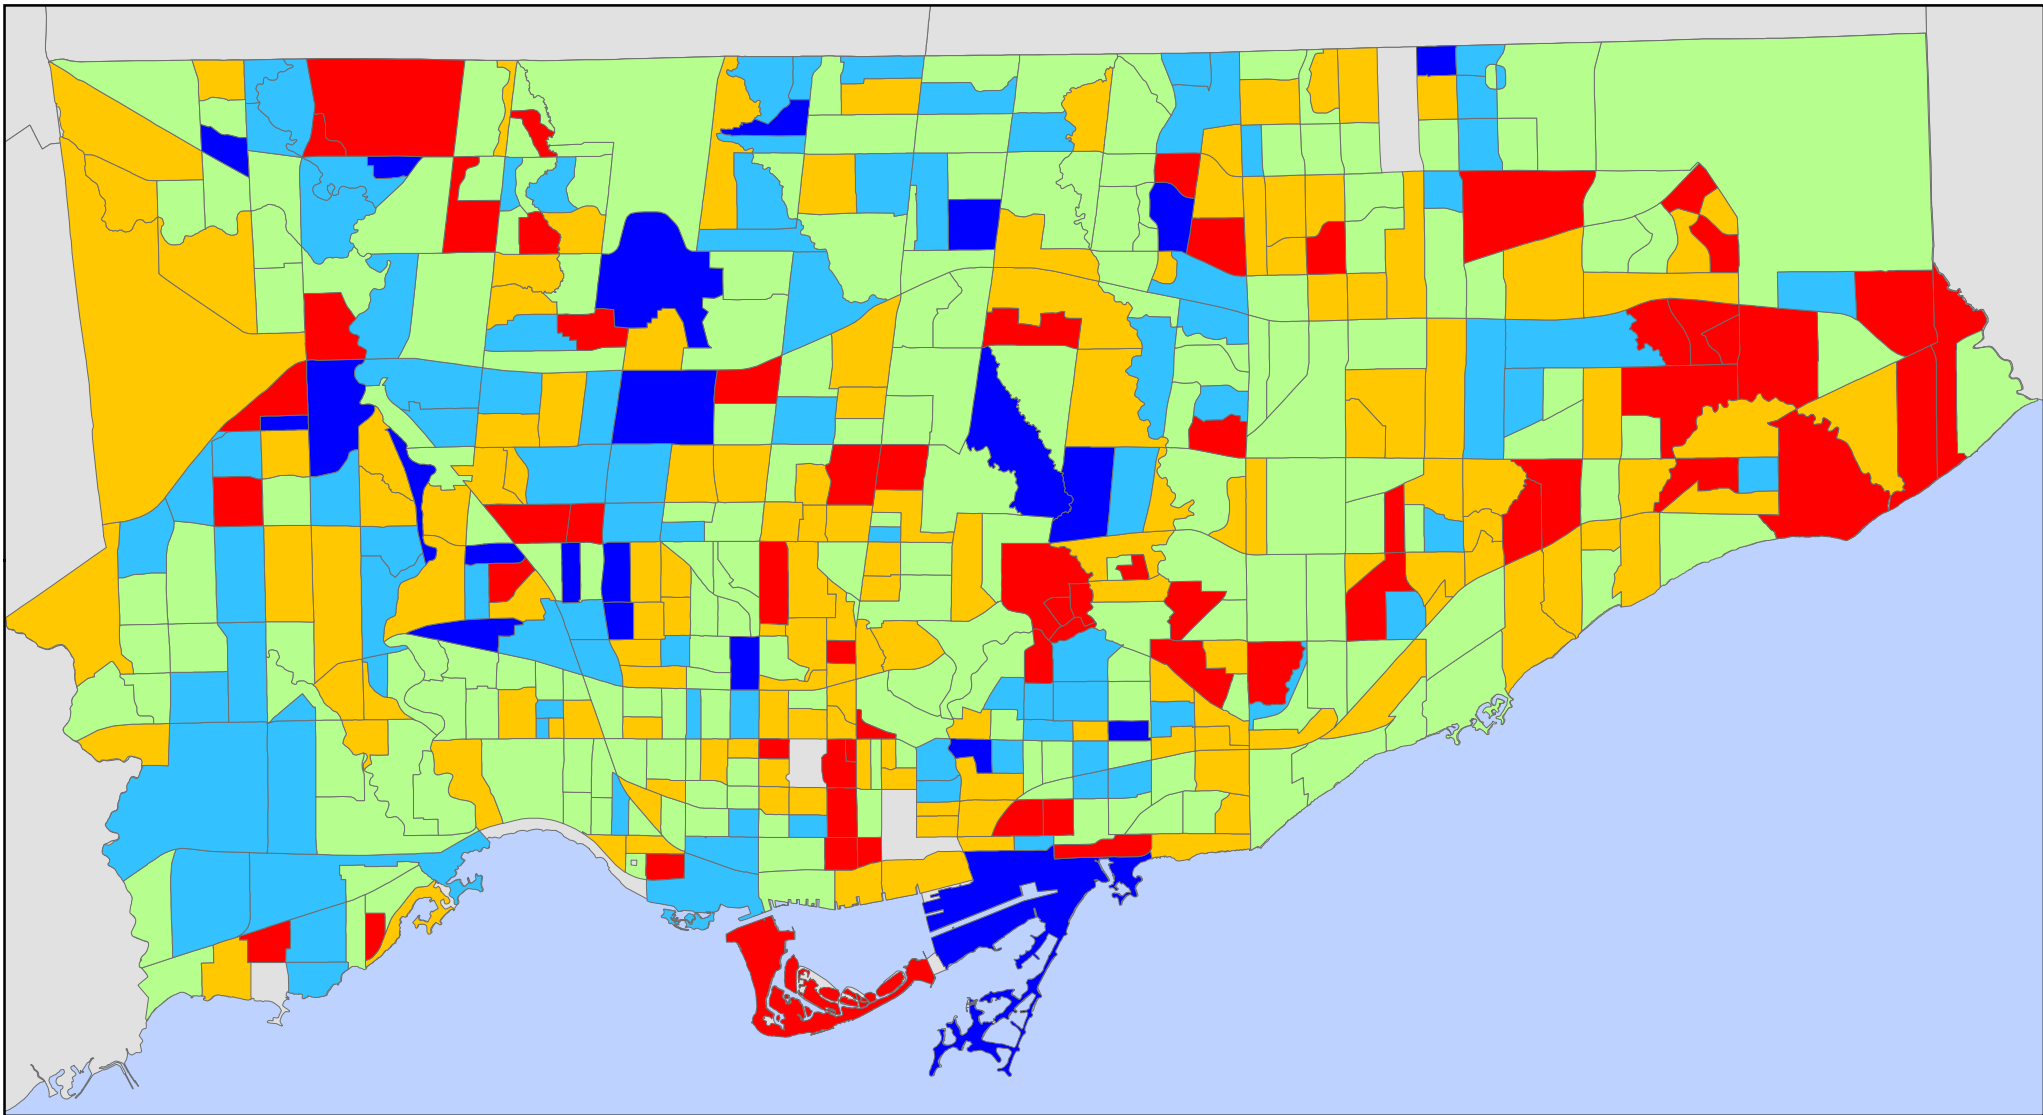

# Participation Rate Change 2001-2006

By Census Tract

## Legend

Participation Rate Change (Pct points)

Source: Statistics Canada, Census 2006; City of Toronto.

Copyright (c) 2008 City of Toronto. All Rights Reserved.

Published: March 2008

Prepared by: Social Policy Analysis & Research