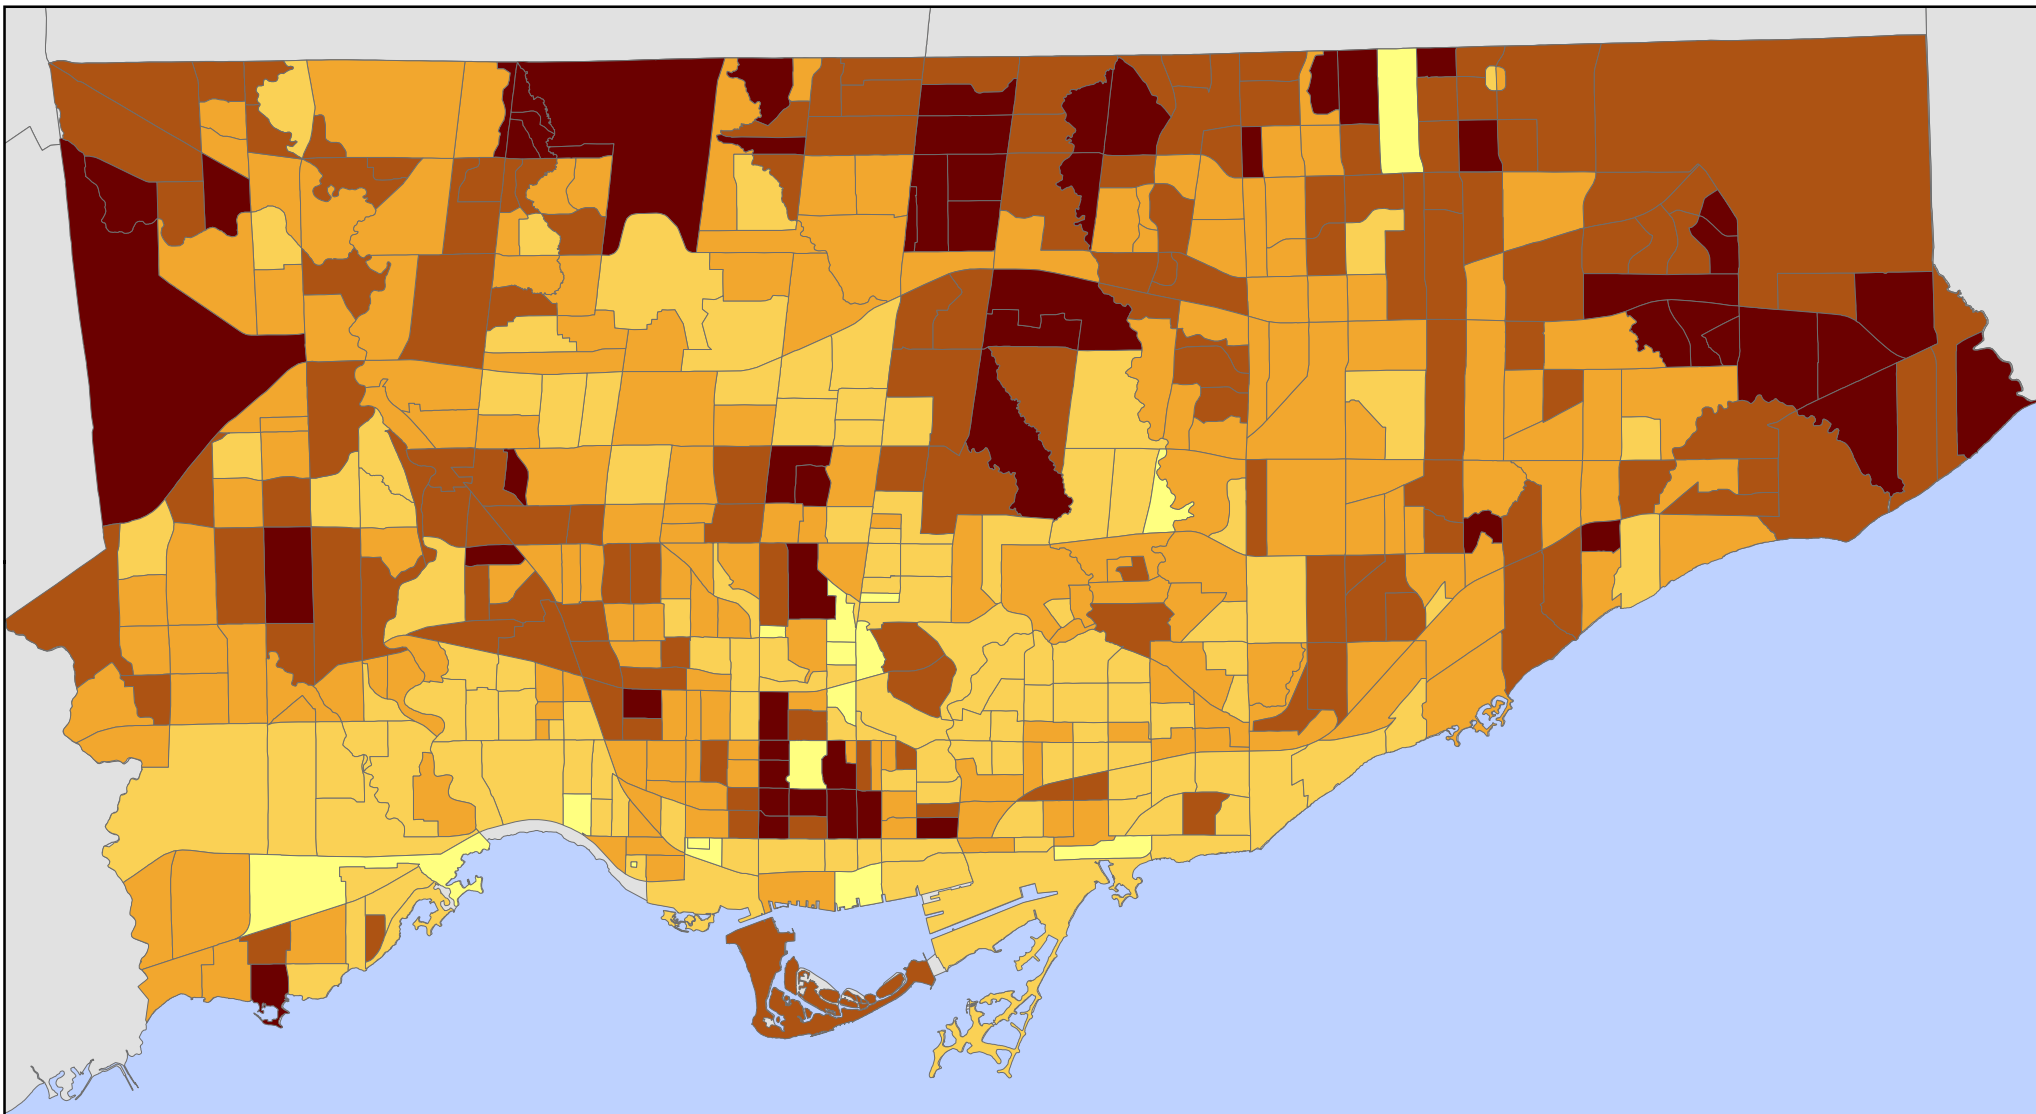

Concentration of Youth 2006

By Census Tract

Legend

Youth as a % of Total Population (15-24 years, by Census Tract)

Source: Statistics Canada, Census 2006; City of Toronto.

Copyright (c) 2007 City of Toronto. All Rights Reserved.