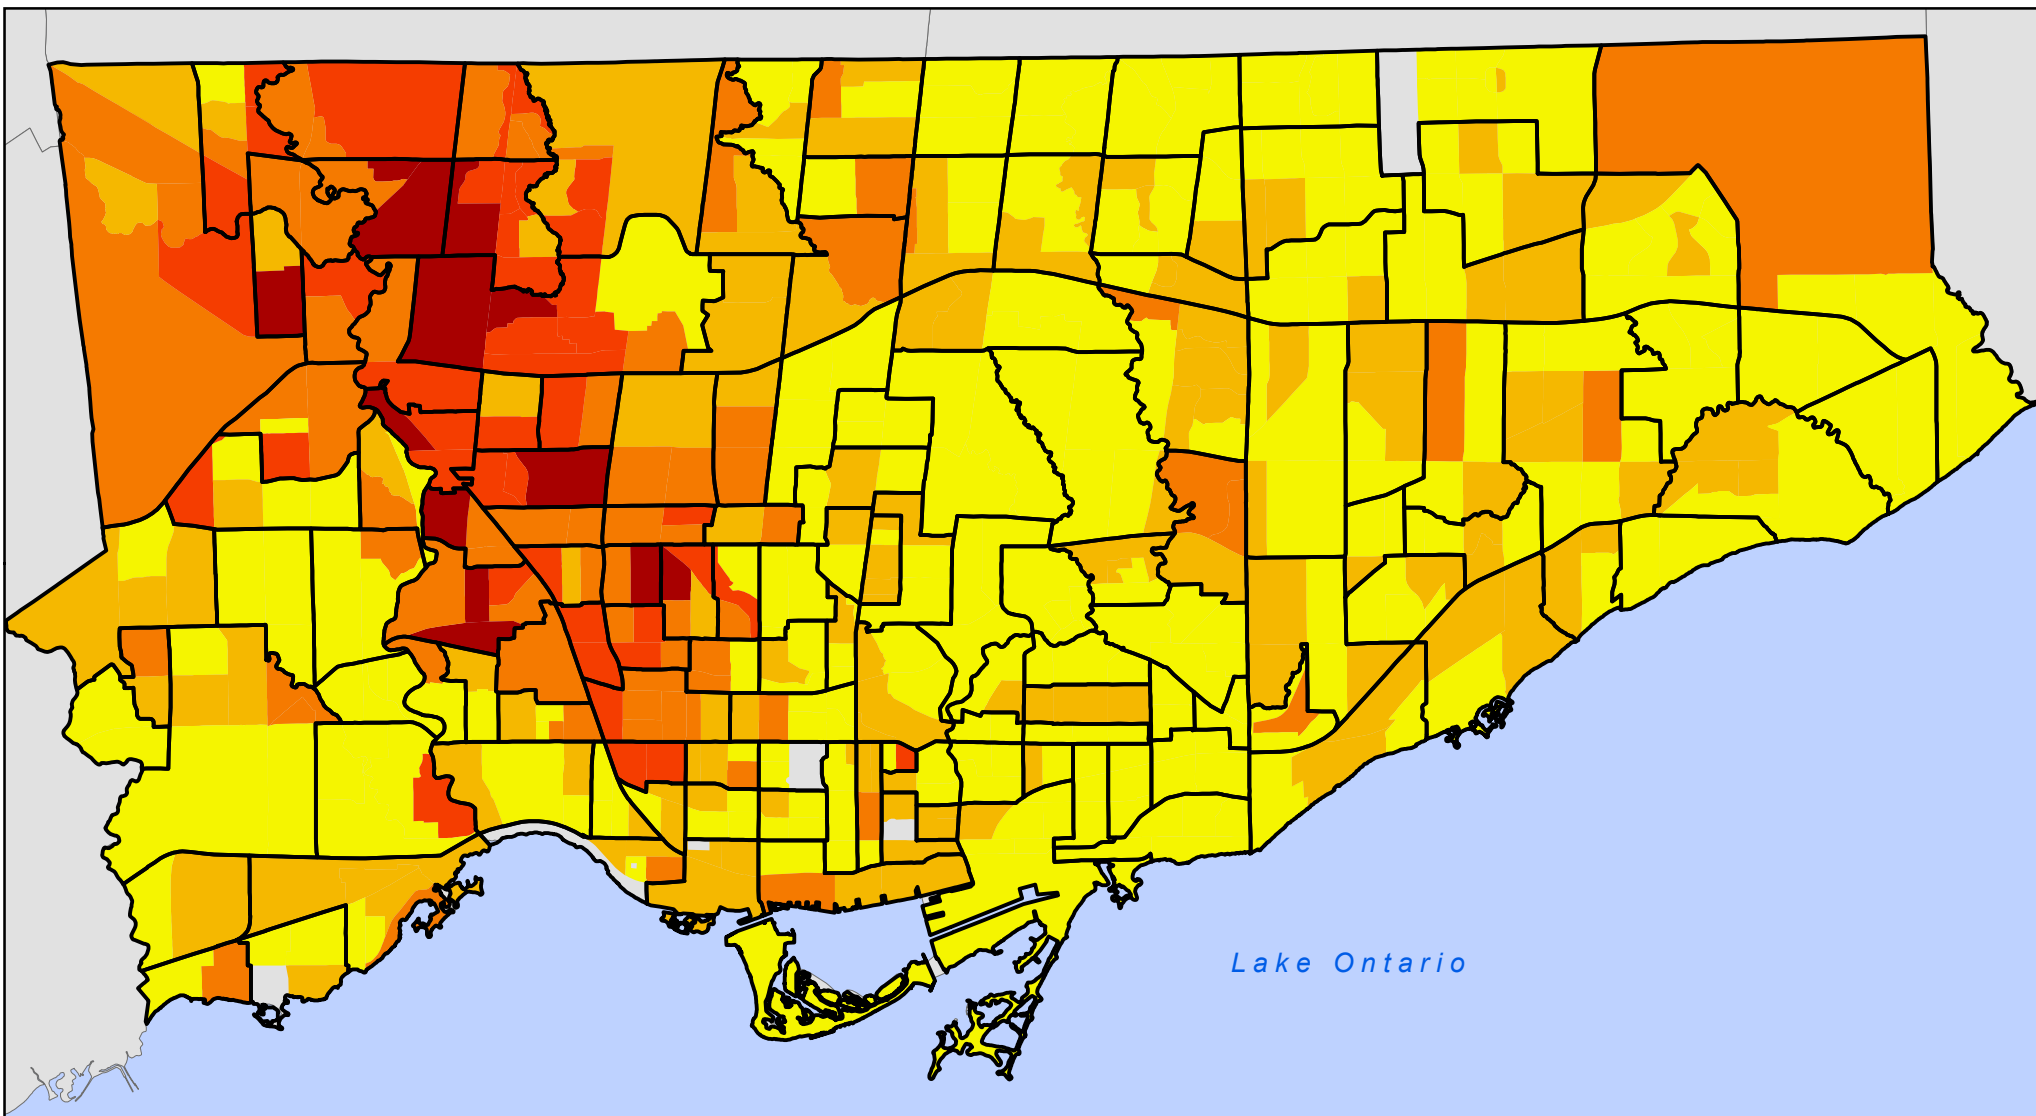

# 2006 Visible Minority - Latin American

Persons by Census Tract

## Legend

Latin American Visible Minority Persons

Neighbourhood Boundary

Source: Statistics Canada, Census 2006; City of Toronto.

Copyright (c) 2008 City of Toronto. All Rights Reserved.

Published: April 2008