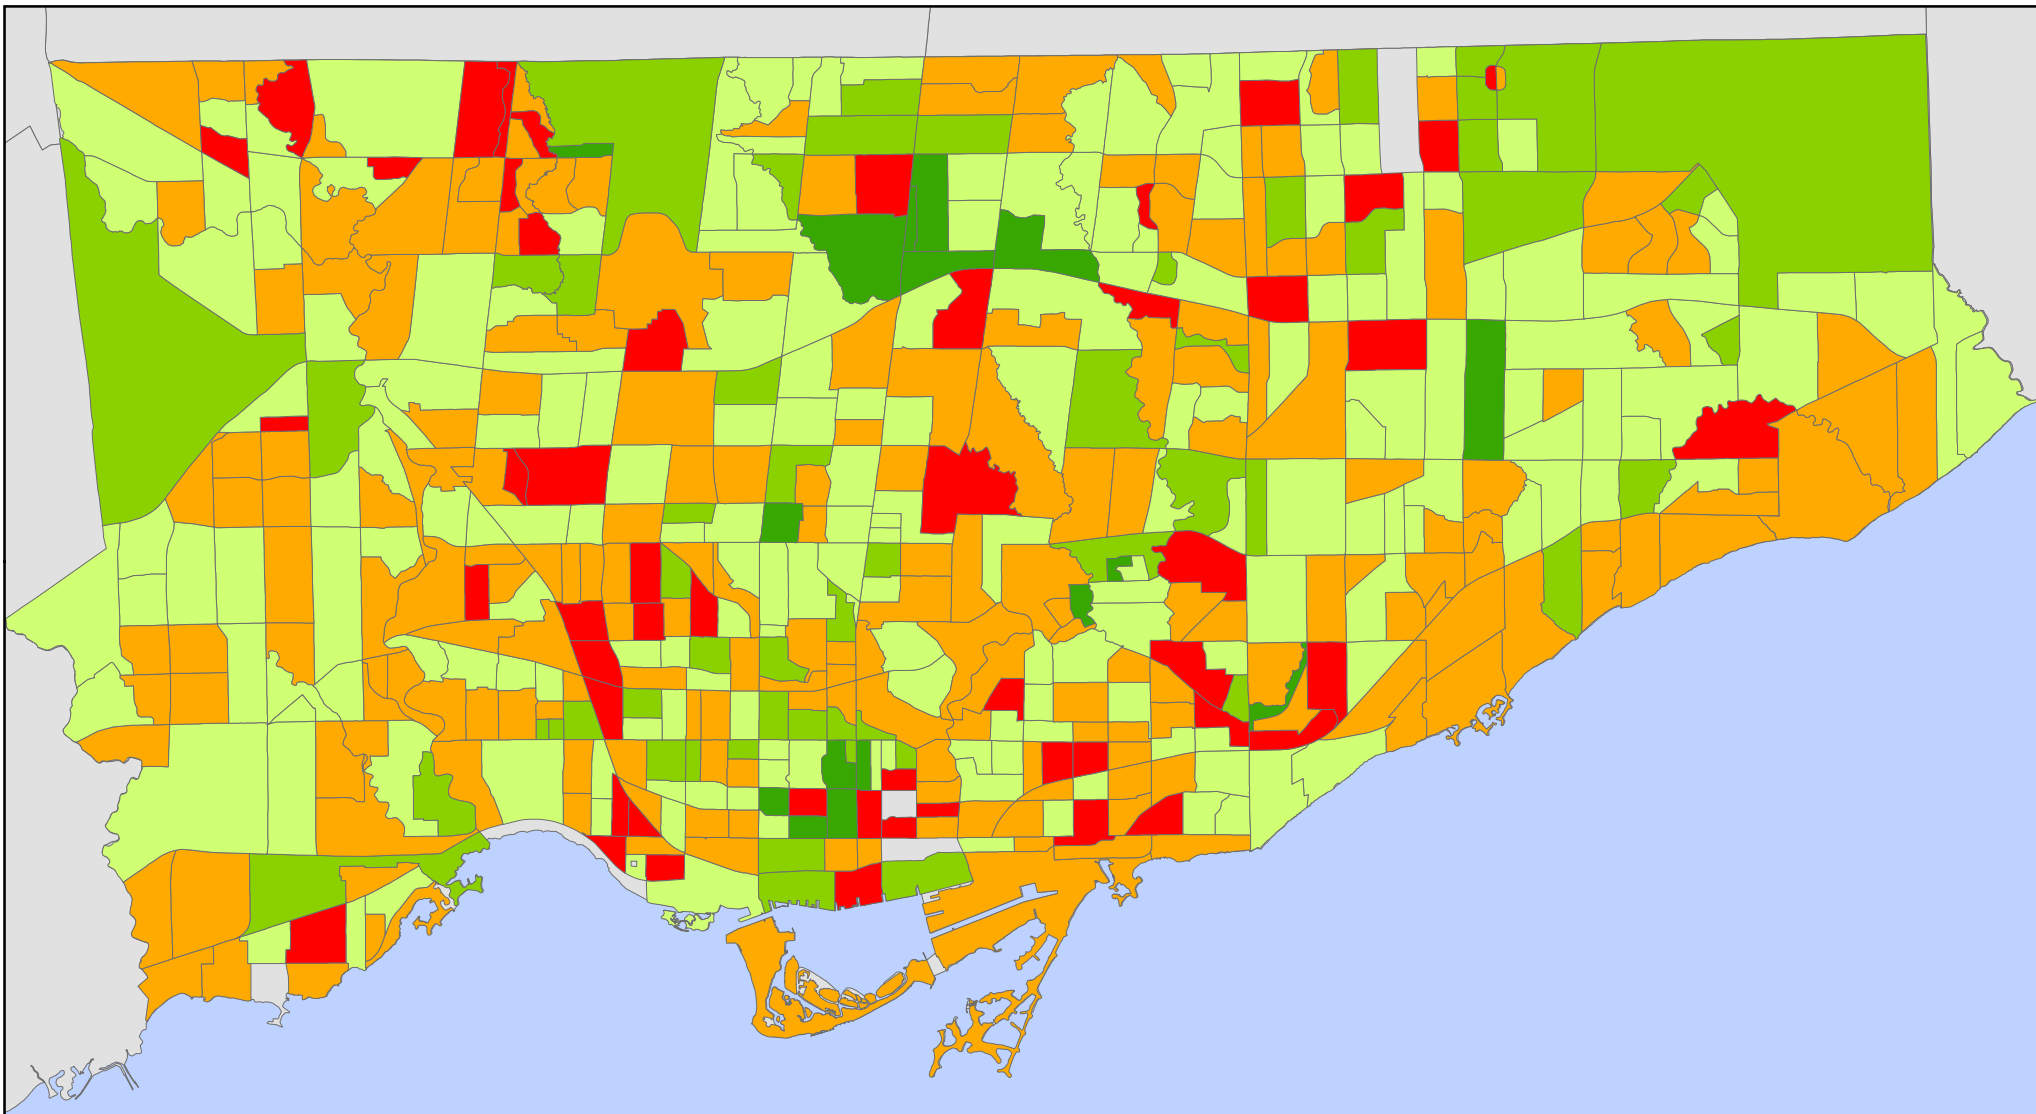

Change in Non-Permanent Residents 2001-2006

By Census Tract

Legend

Change in Non-Permanent Residents (2001-2006, persons)

Source: Statistics Canada, Census 2006; City of Toronto.

Copyright (c) 2007 City of Toronto. All Rights Reserved.