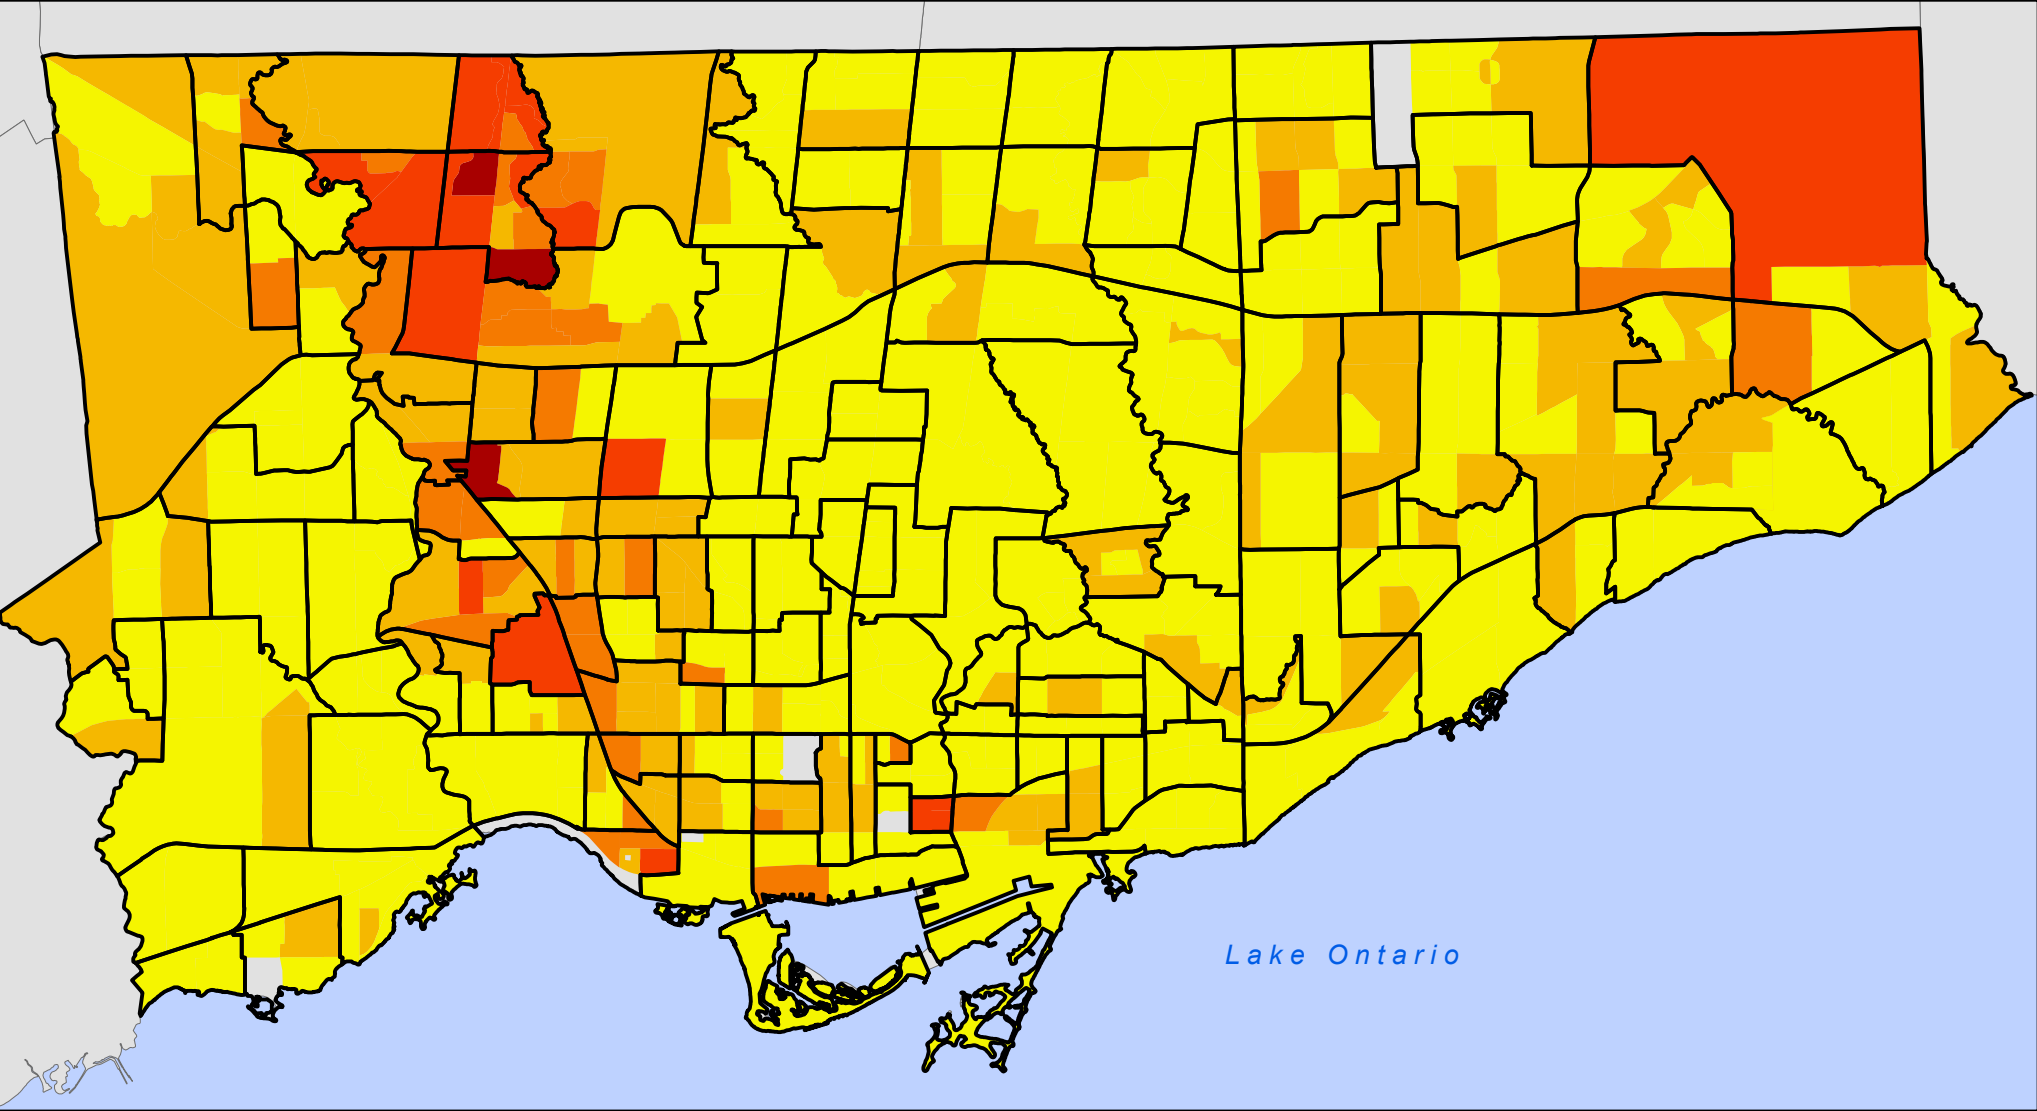

2006 Visible Minority - Southeast Asian

Persons by Census Tract

Legend

Southeast Asian Visible Minority Persons

- 0 - 55
- 56 - 155
- 156 - 310
- 311 - 570
- 571 - 1,065

Neighbourhood Boundary

Source: Statistics Canada, Census 2006; City of Toronto.