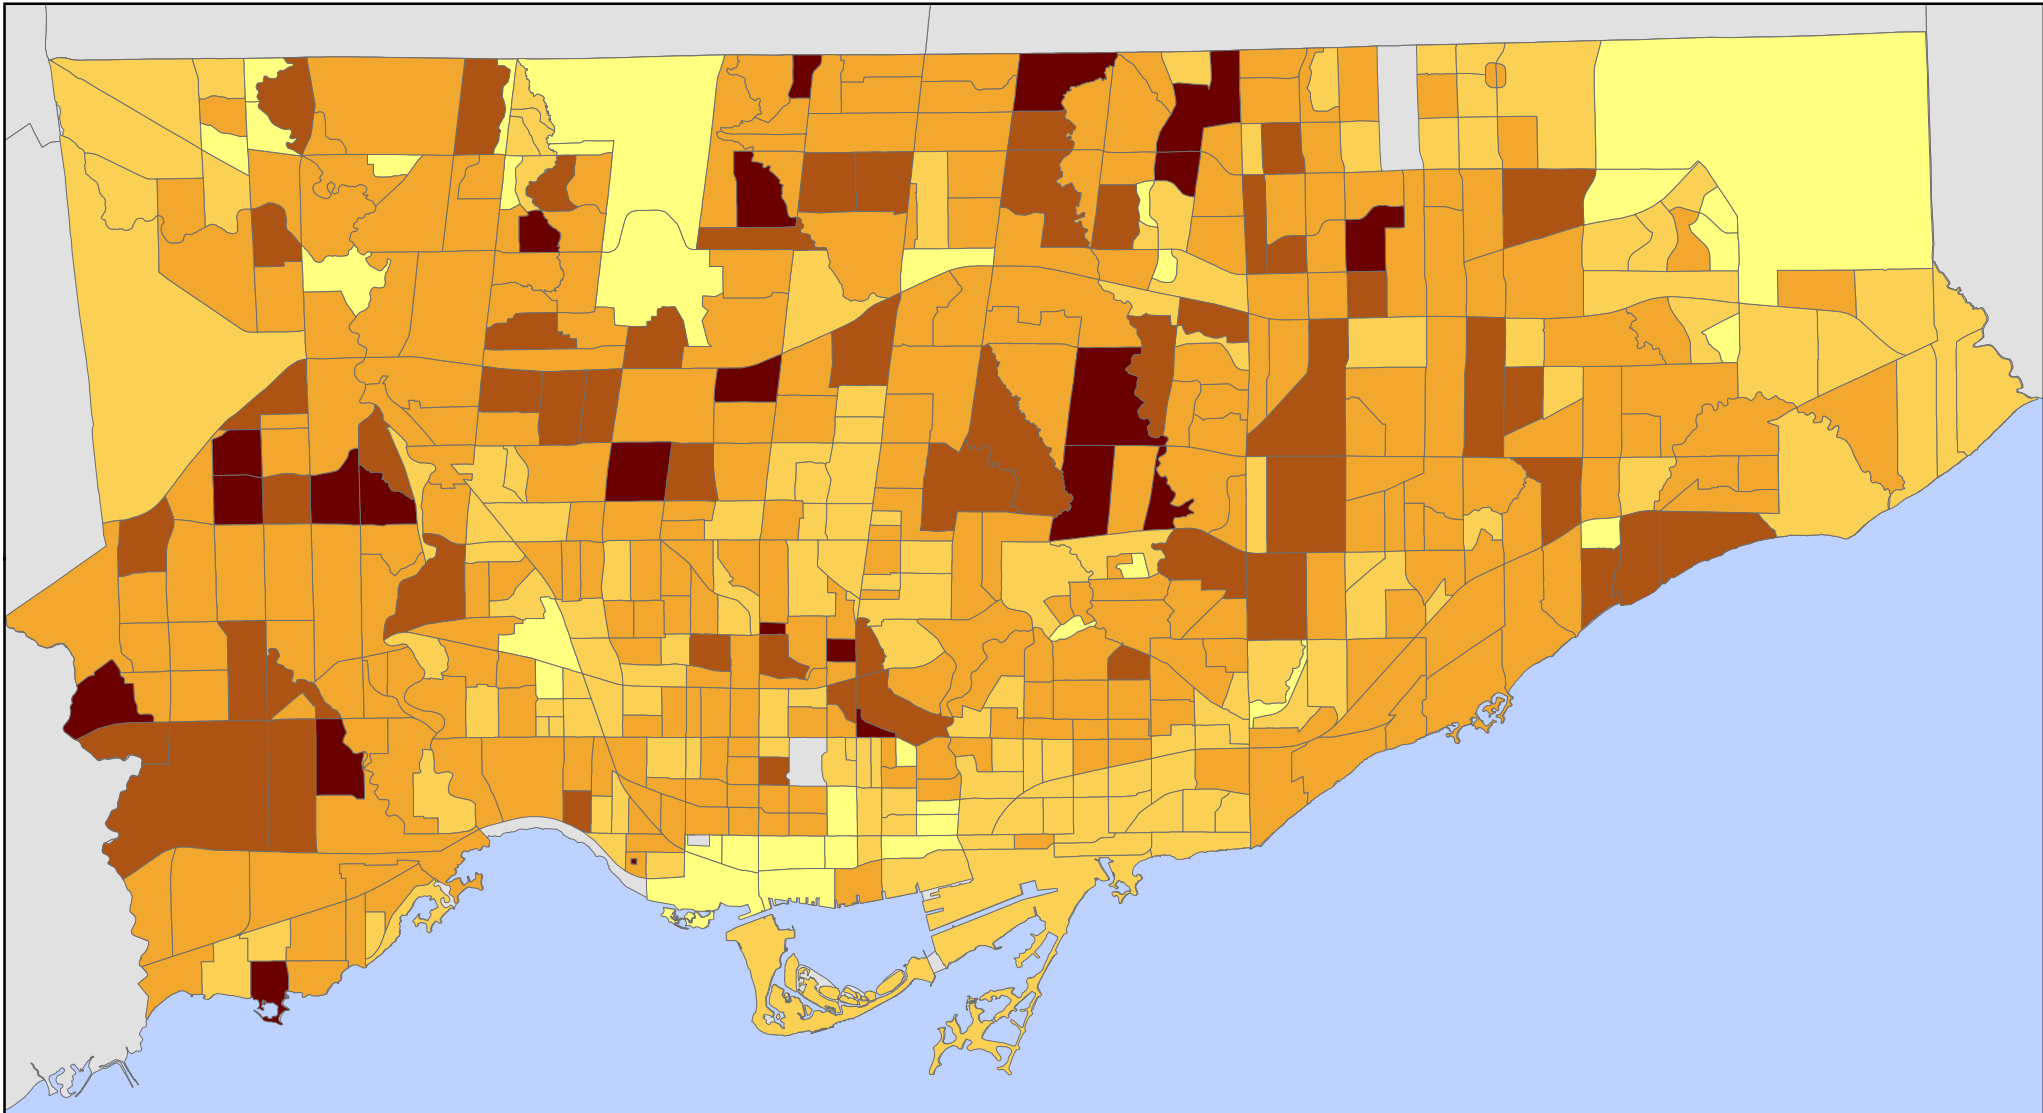

# Concentration of Seniors 2006

By Census Tract

## Legend

Senior Persons as % of Total Population (65+, by Census Tract)

Source: Statistics Canada, Census 2006; City of Toronto.

Copyright (c) 2007 City of Toronto. All Rights Reserved.

Published: July 2007