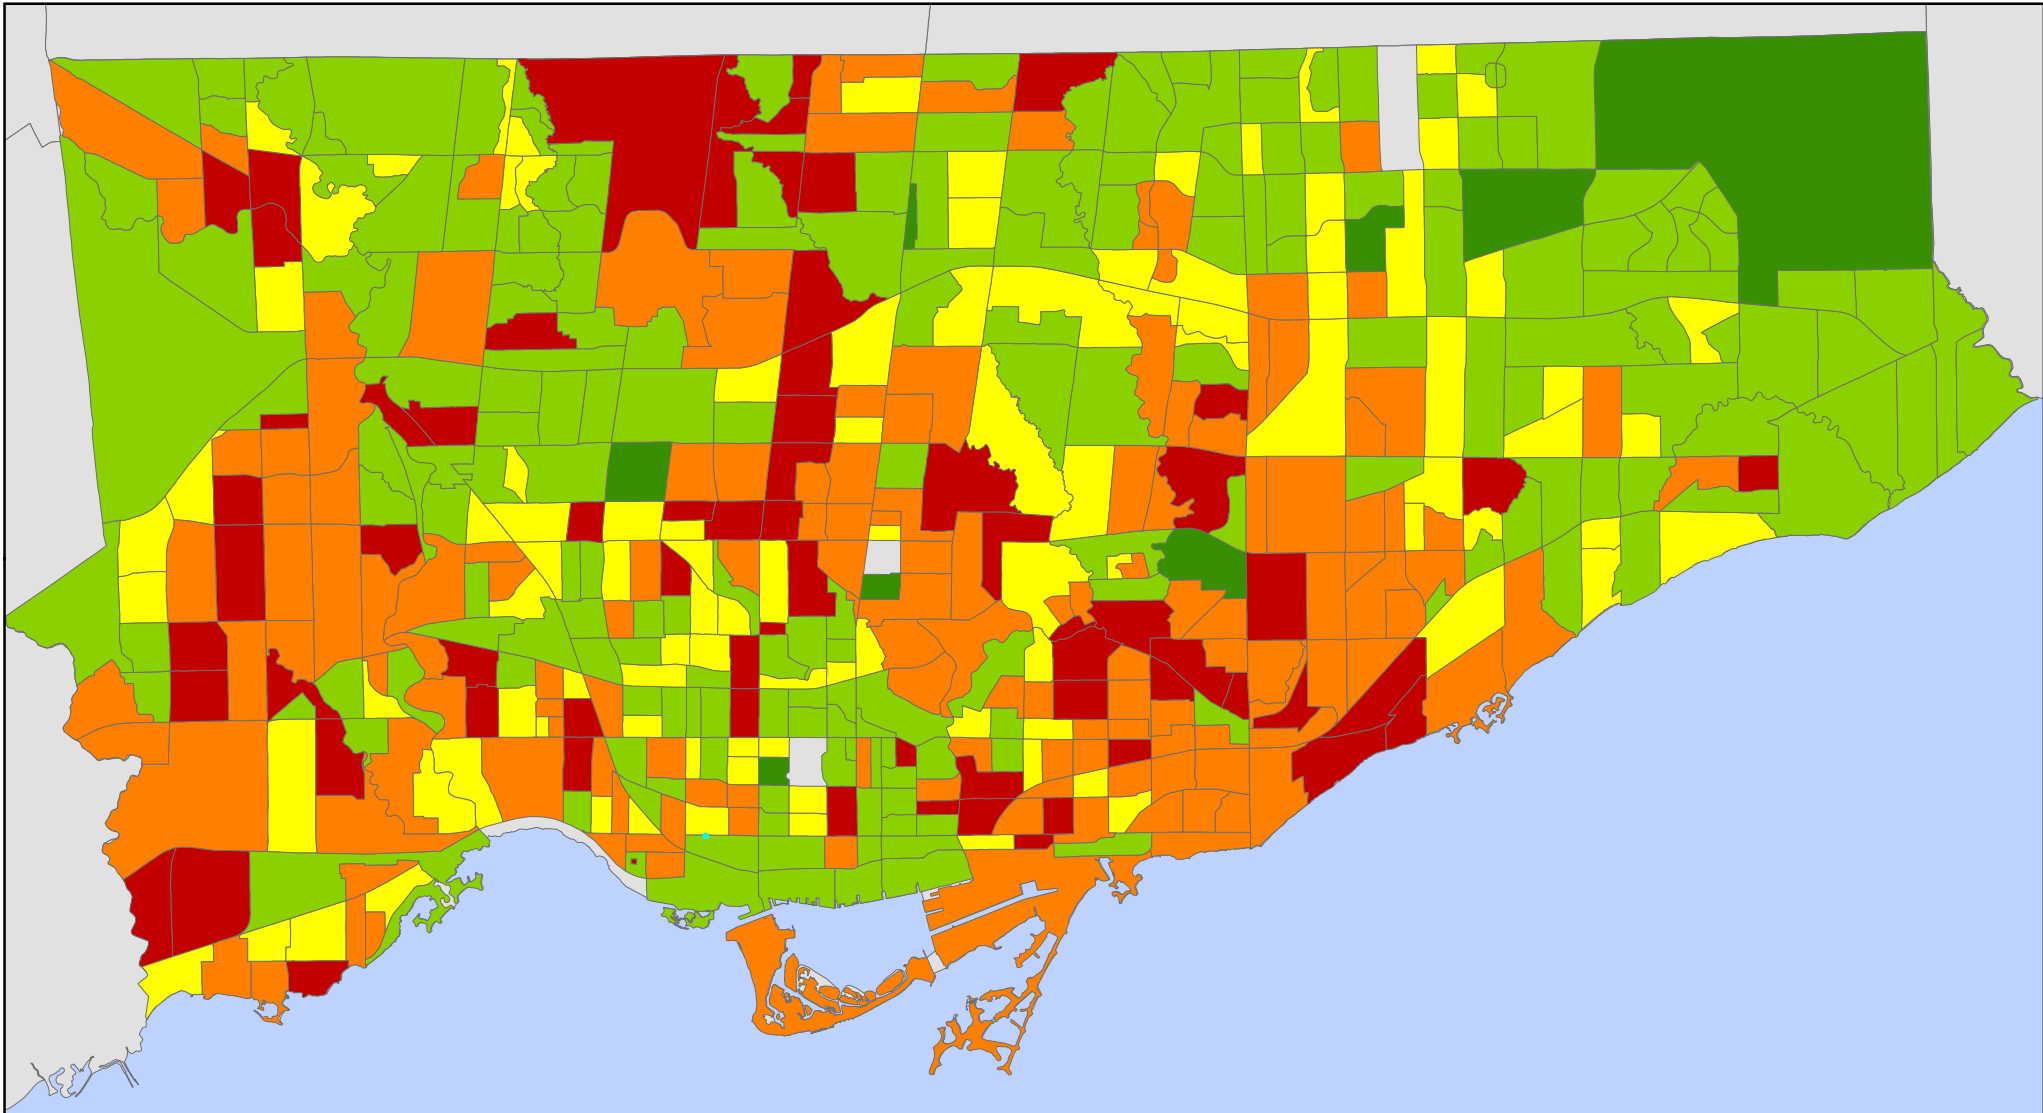

Change in Senior Population 2001-2006

By Census Tract

Legend

Change in Senior Population (65+, by Census Tract)

-  -355 to -55
-  -54 to 0
-  +1 to +30
-  +31 to +325
-  +326 to +925

Red = Decrease, Green = Increase