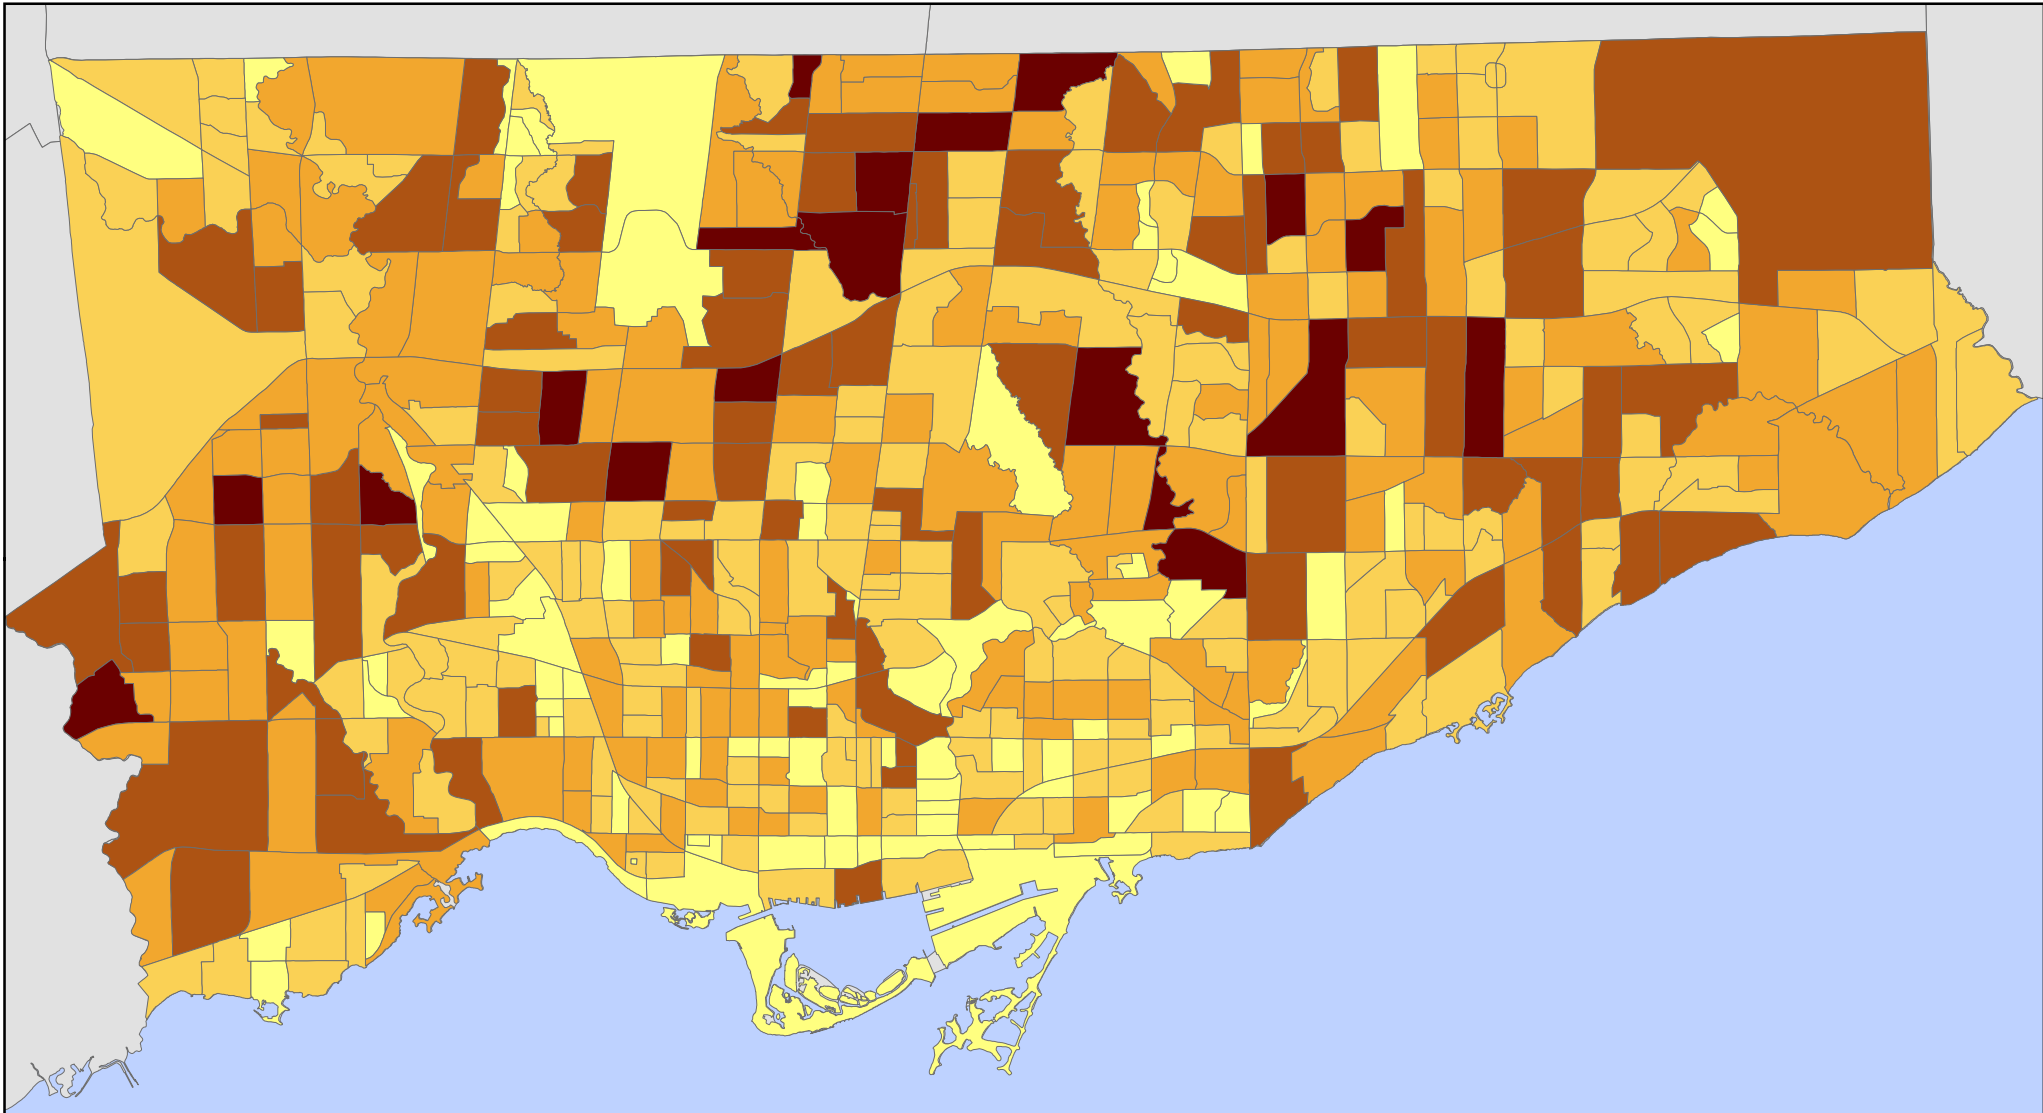

Population of Seniors 2006

By Census Tract

Legend

Senior Persons (65+, by Census Tract)

Source: Statistics Canada, Census 2006; City of Toronto.

Copyright (c) 2007 City of Toronto. All Rights Reserved.
Published: July 2007
Prepared by: Social Policy Analysis & Research
Contact: spar@toronto.ca