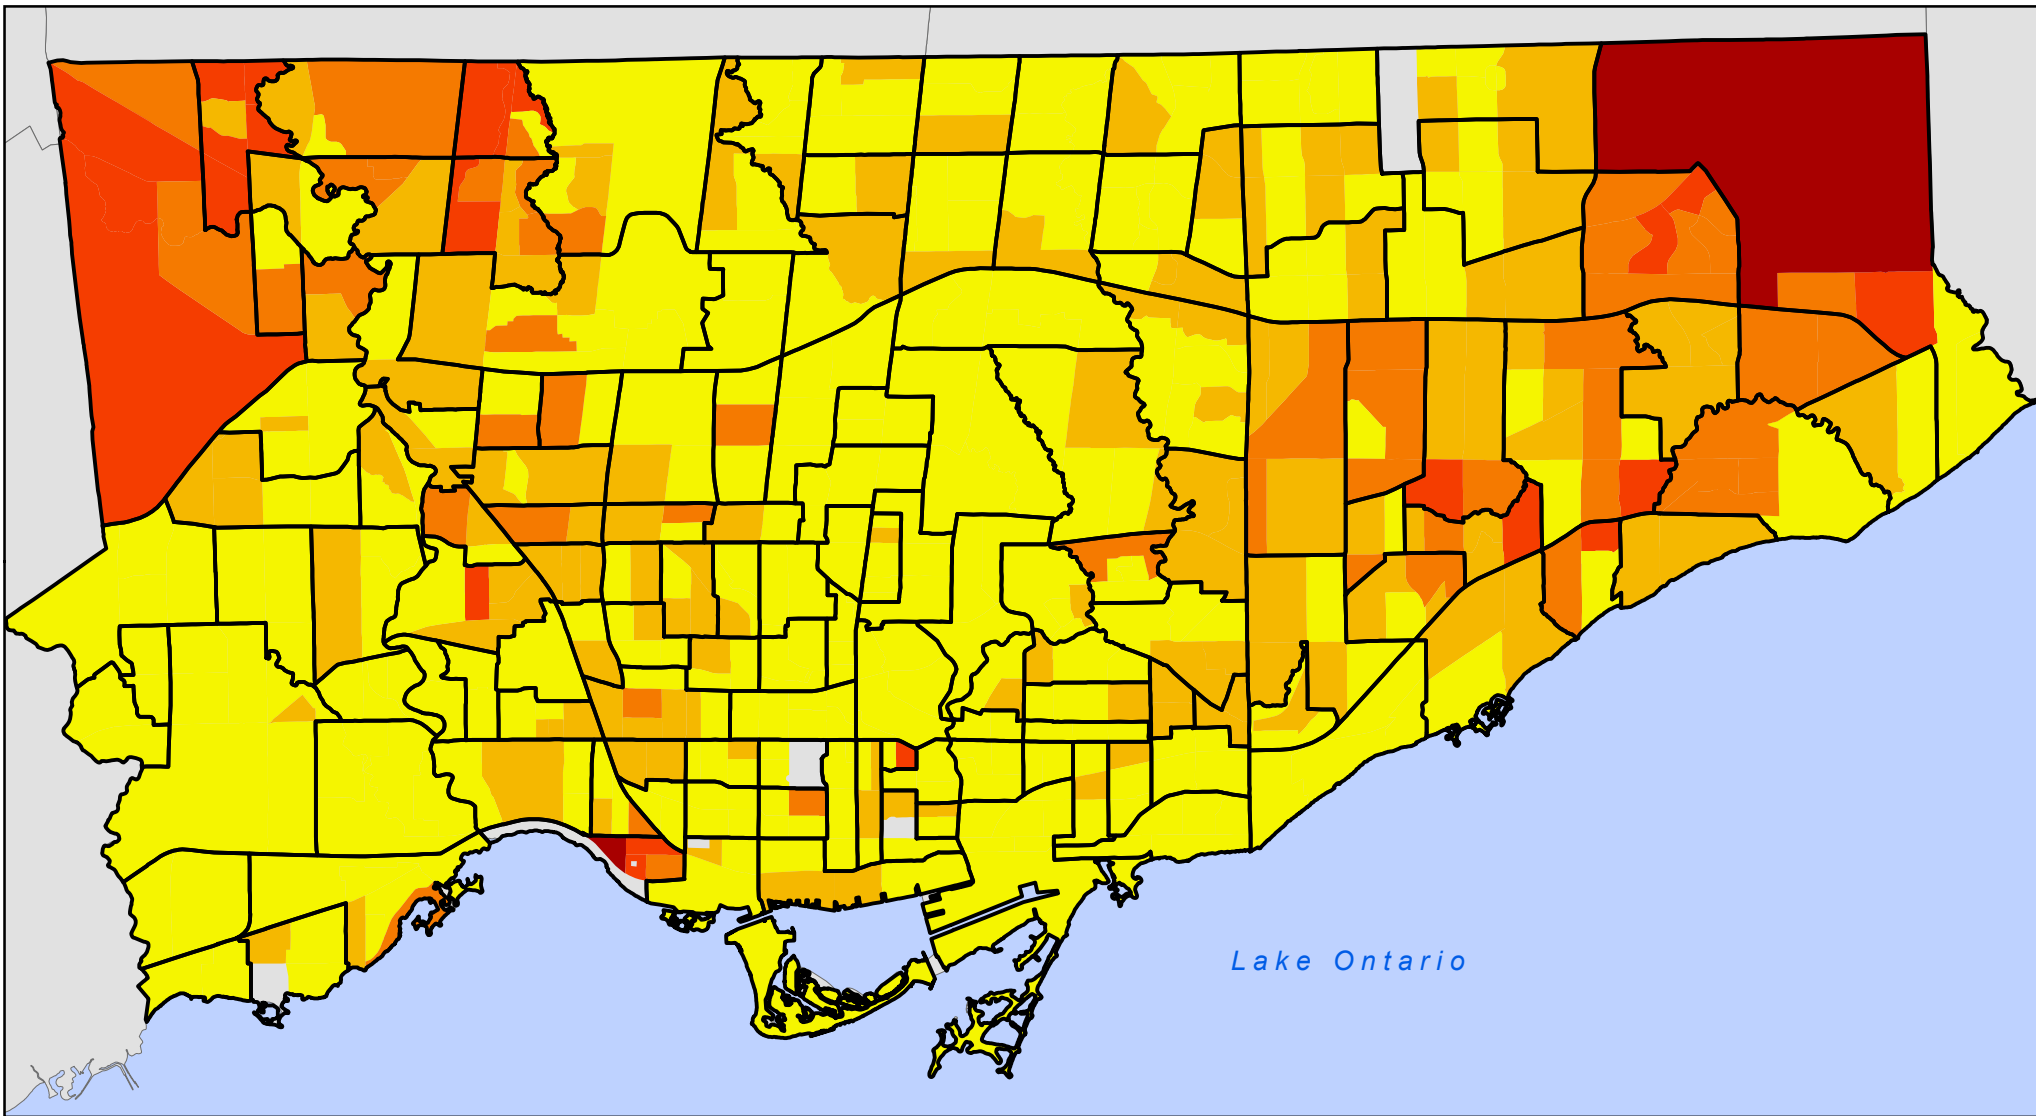

2006 Visible Minority - Not Included Elsewhere

Persons by Census Tract

Legend

N.I.E. Visible Minority Persons

Neighbourhood Boundary

Source: Statistics Canada, Census 2006; City of Toronto.

Copyright (c) 2008 City of Toronto. All Rights Reserved.