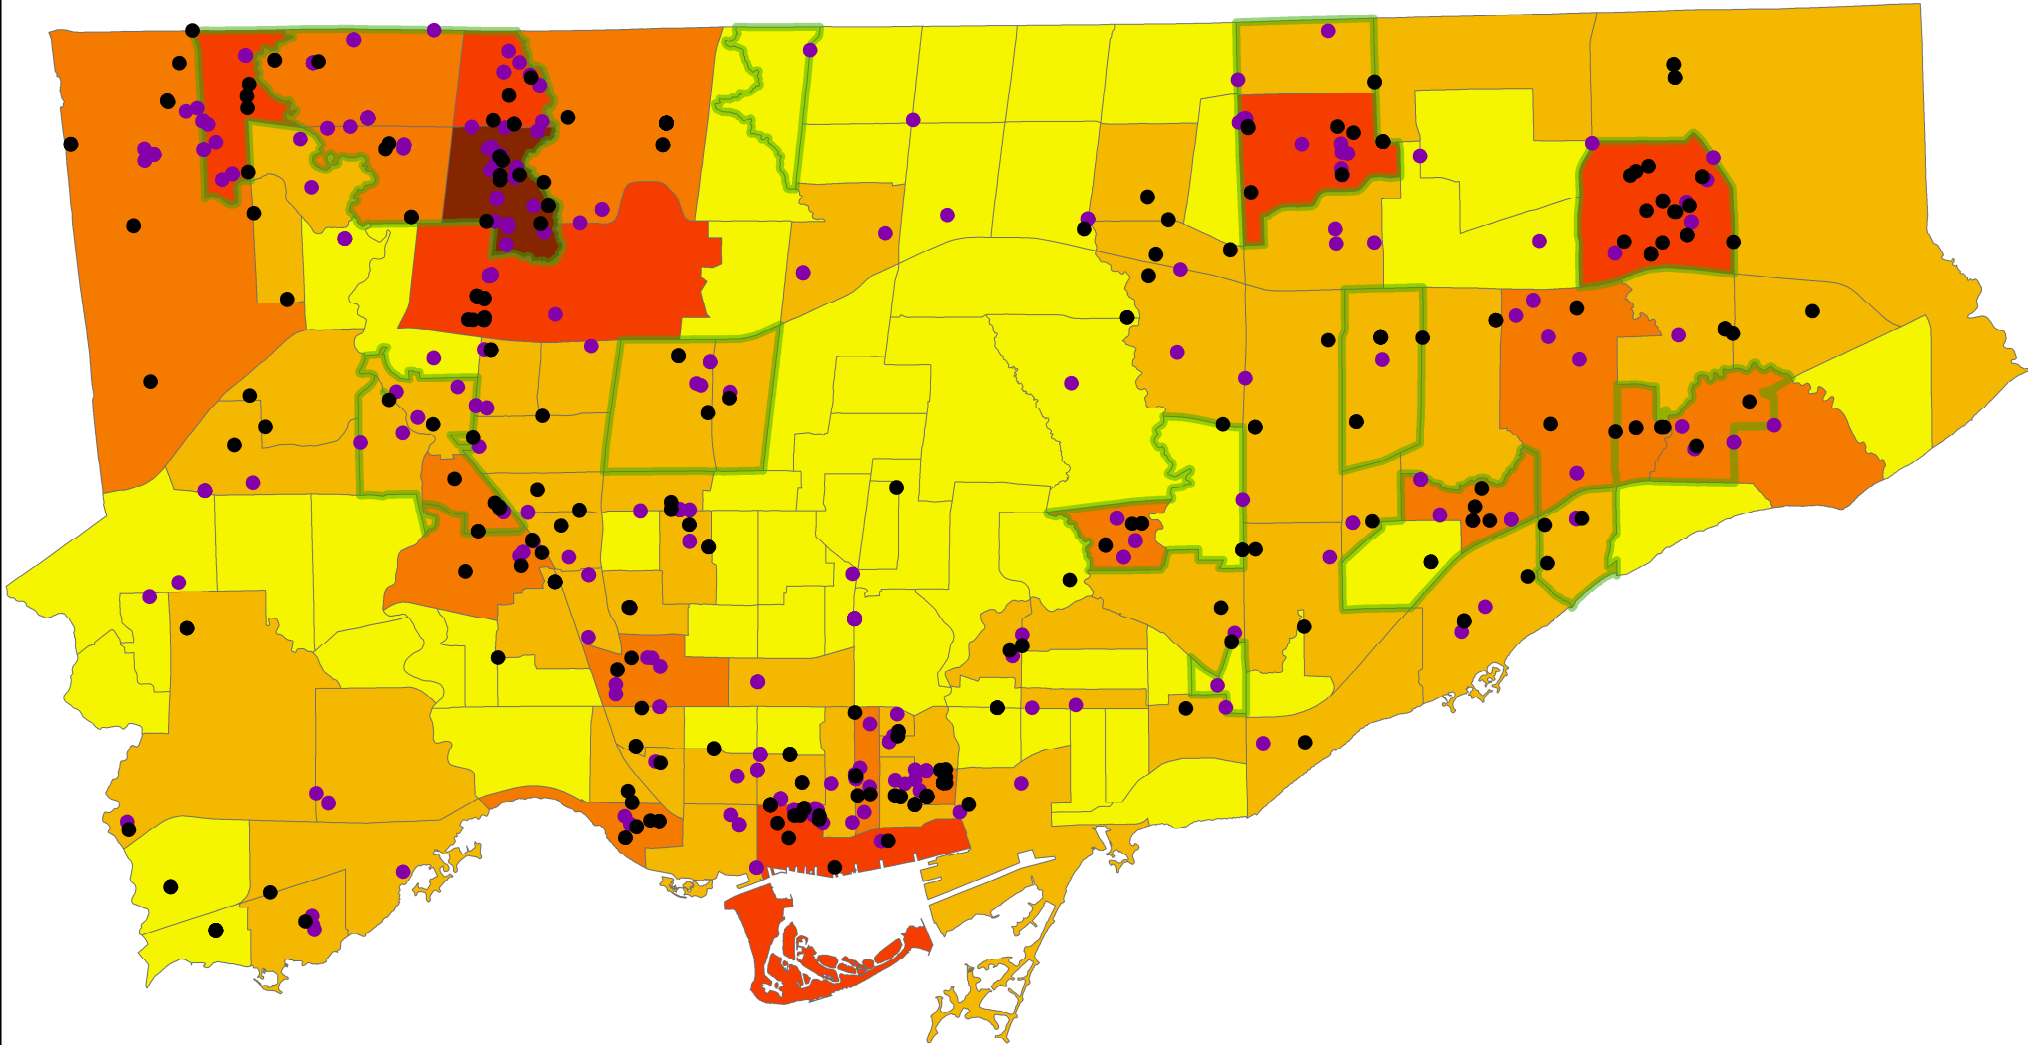

# Crime Shootings Density 2005-2006

## Legend

- Shooting Victims (2006)
  - Shooting Victims (2005)
  - Priority Neighbourhood Areas
- | Shooting Incidents by Neighbourhood |         |
|-------------------------------------|---------|
| 0 - 1                               | 6 - 12  |
| 2 - 5                               | 13 - 21 |
|                                     | 22 - 30 |