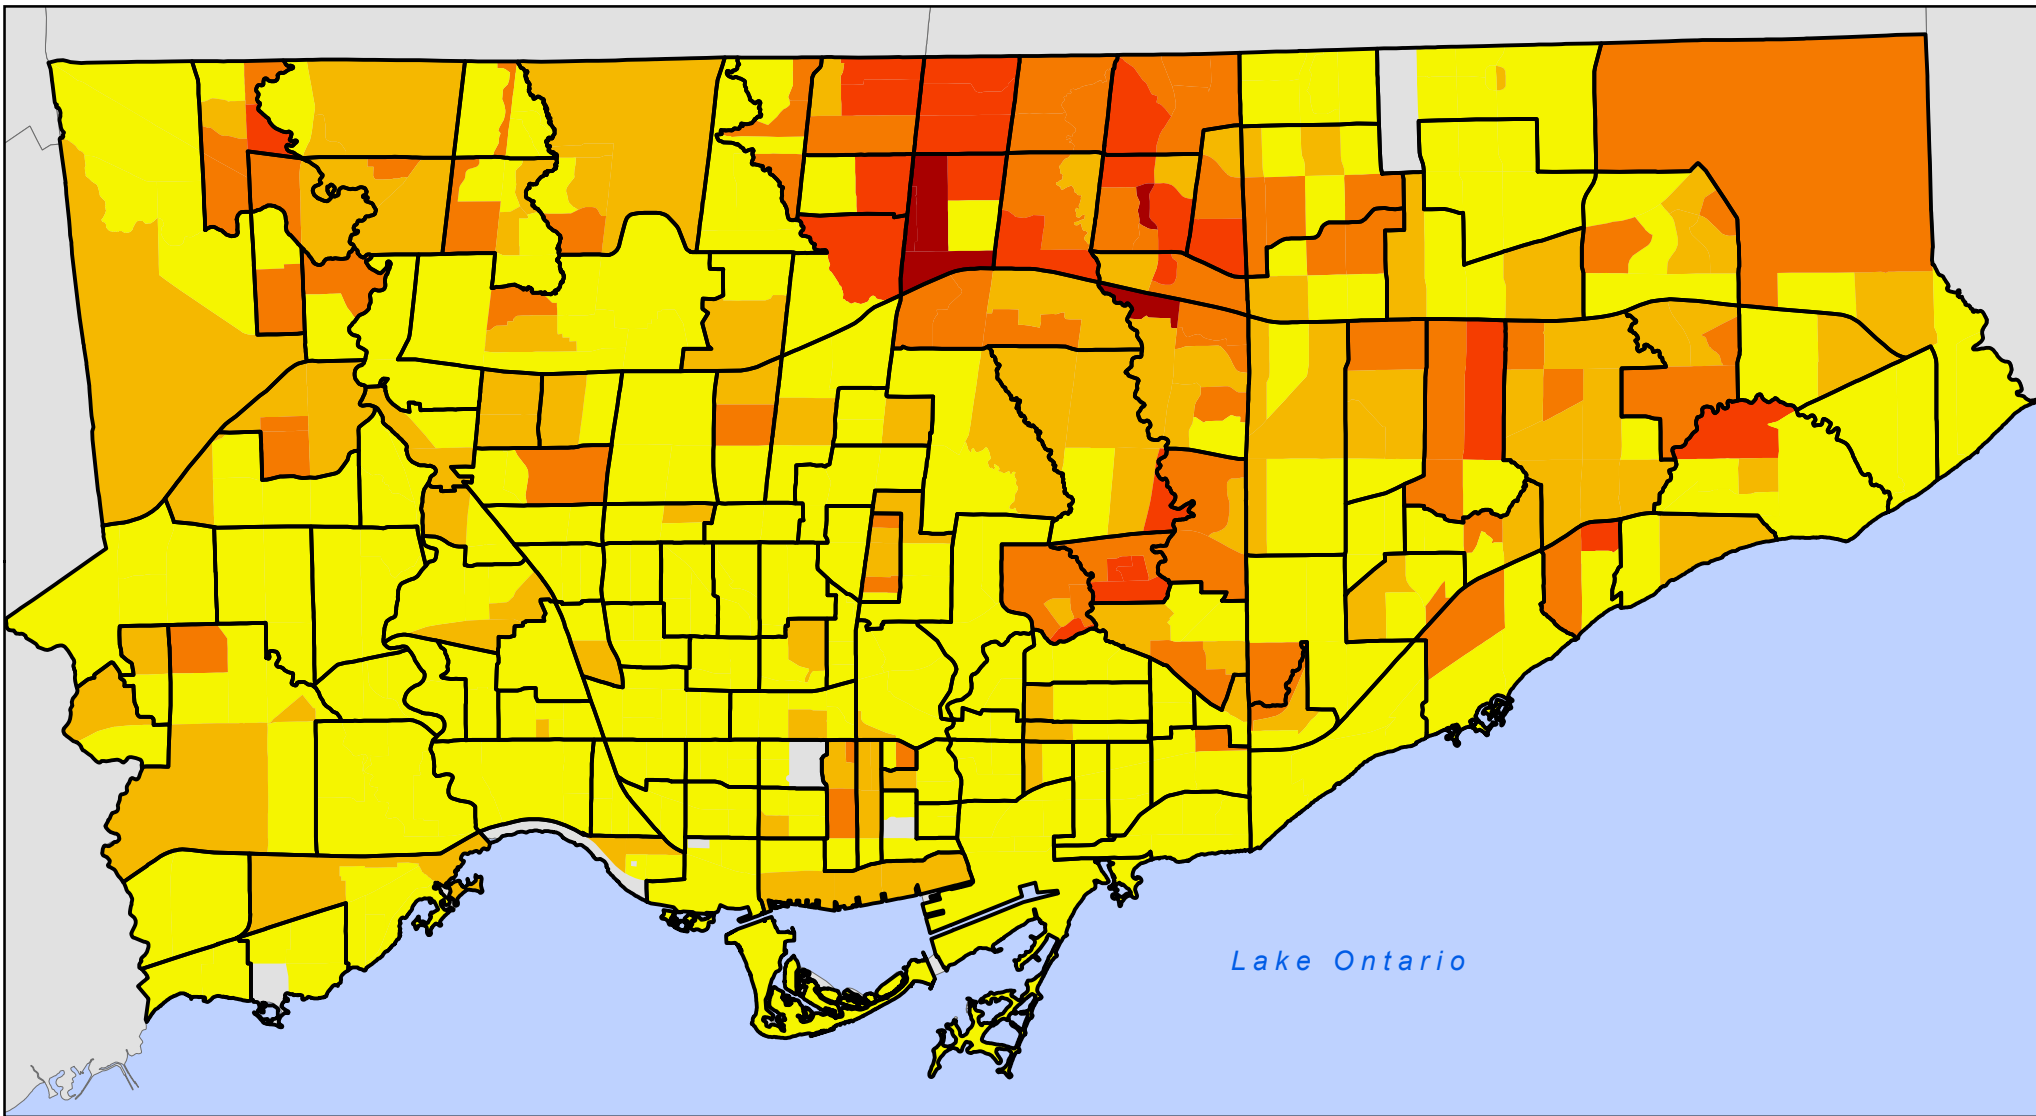

# 2006 Visible Minority - West Asian

Persons by Census Tract

## Legend

### West Asian Visible Minority Persons

 Neighbourhood Boundary

Source: Statistics Canada, Census 2006; City of Toronto.

Copyright (c) 2008 City of Toronto. All Rights Reserved.

Published: April 2008

Prepared by: Social Policy Analysis & Research