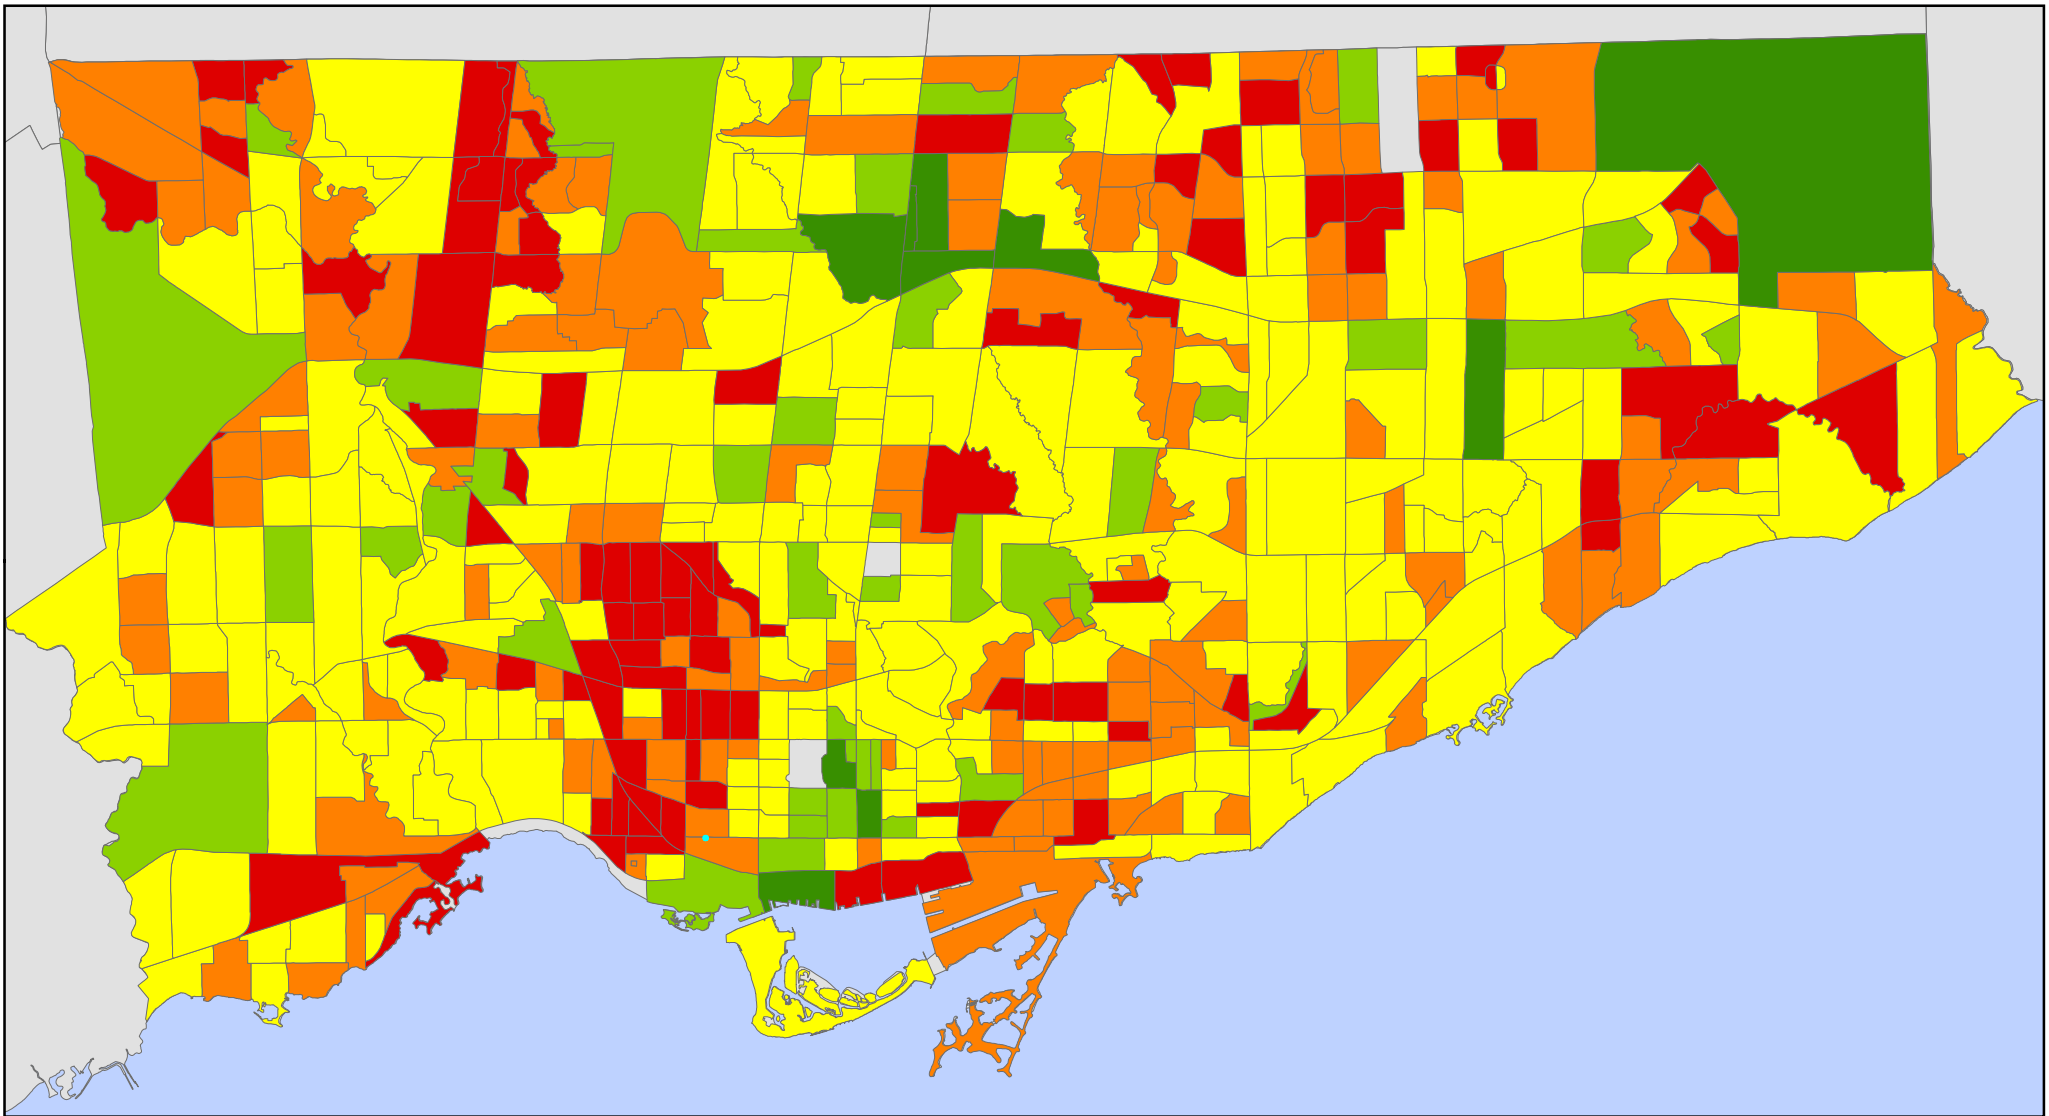

# Change in Youth Population 2001-2006

By Census Tract

## Legend

Change in Youth Population (15-24 years, by Census Tract)

Red = Decrease, Green = Increase

Source: Statistics Canada, Census 2006; City of Toronto.

Copyright (c) 2007 City of Toronto. All Rights Reserved.